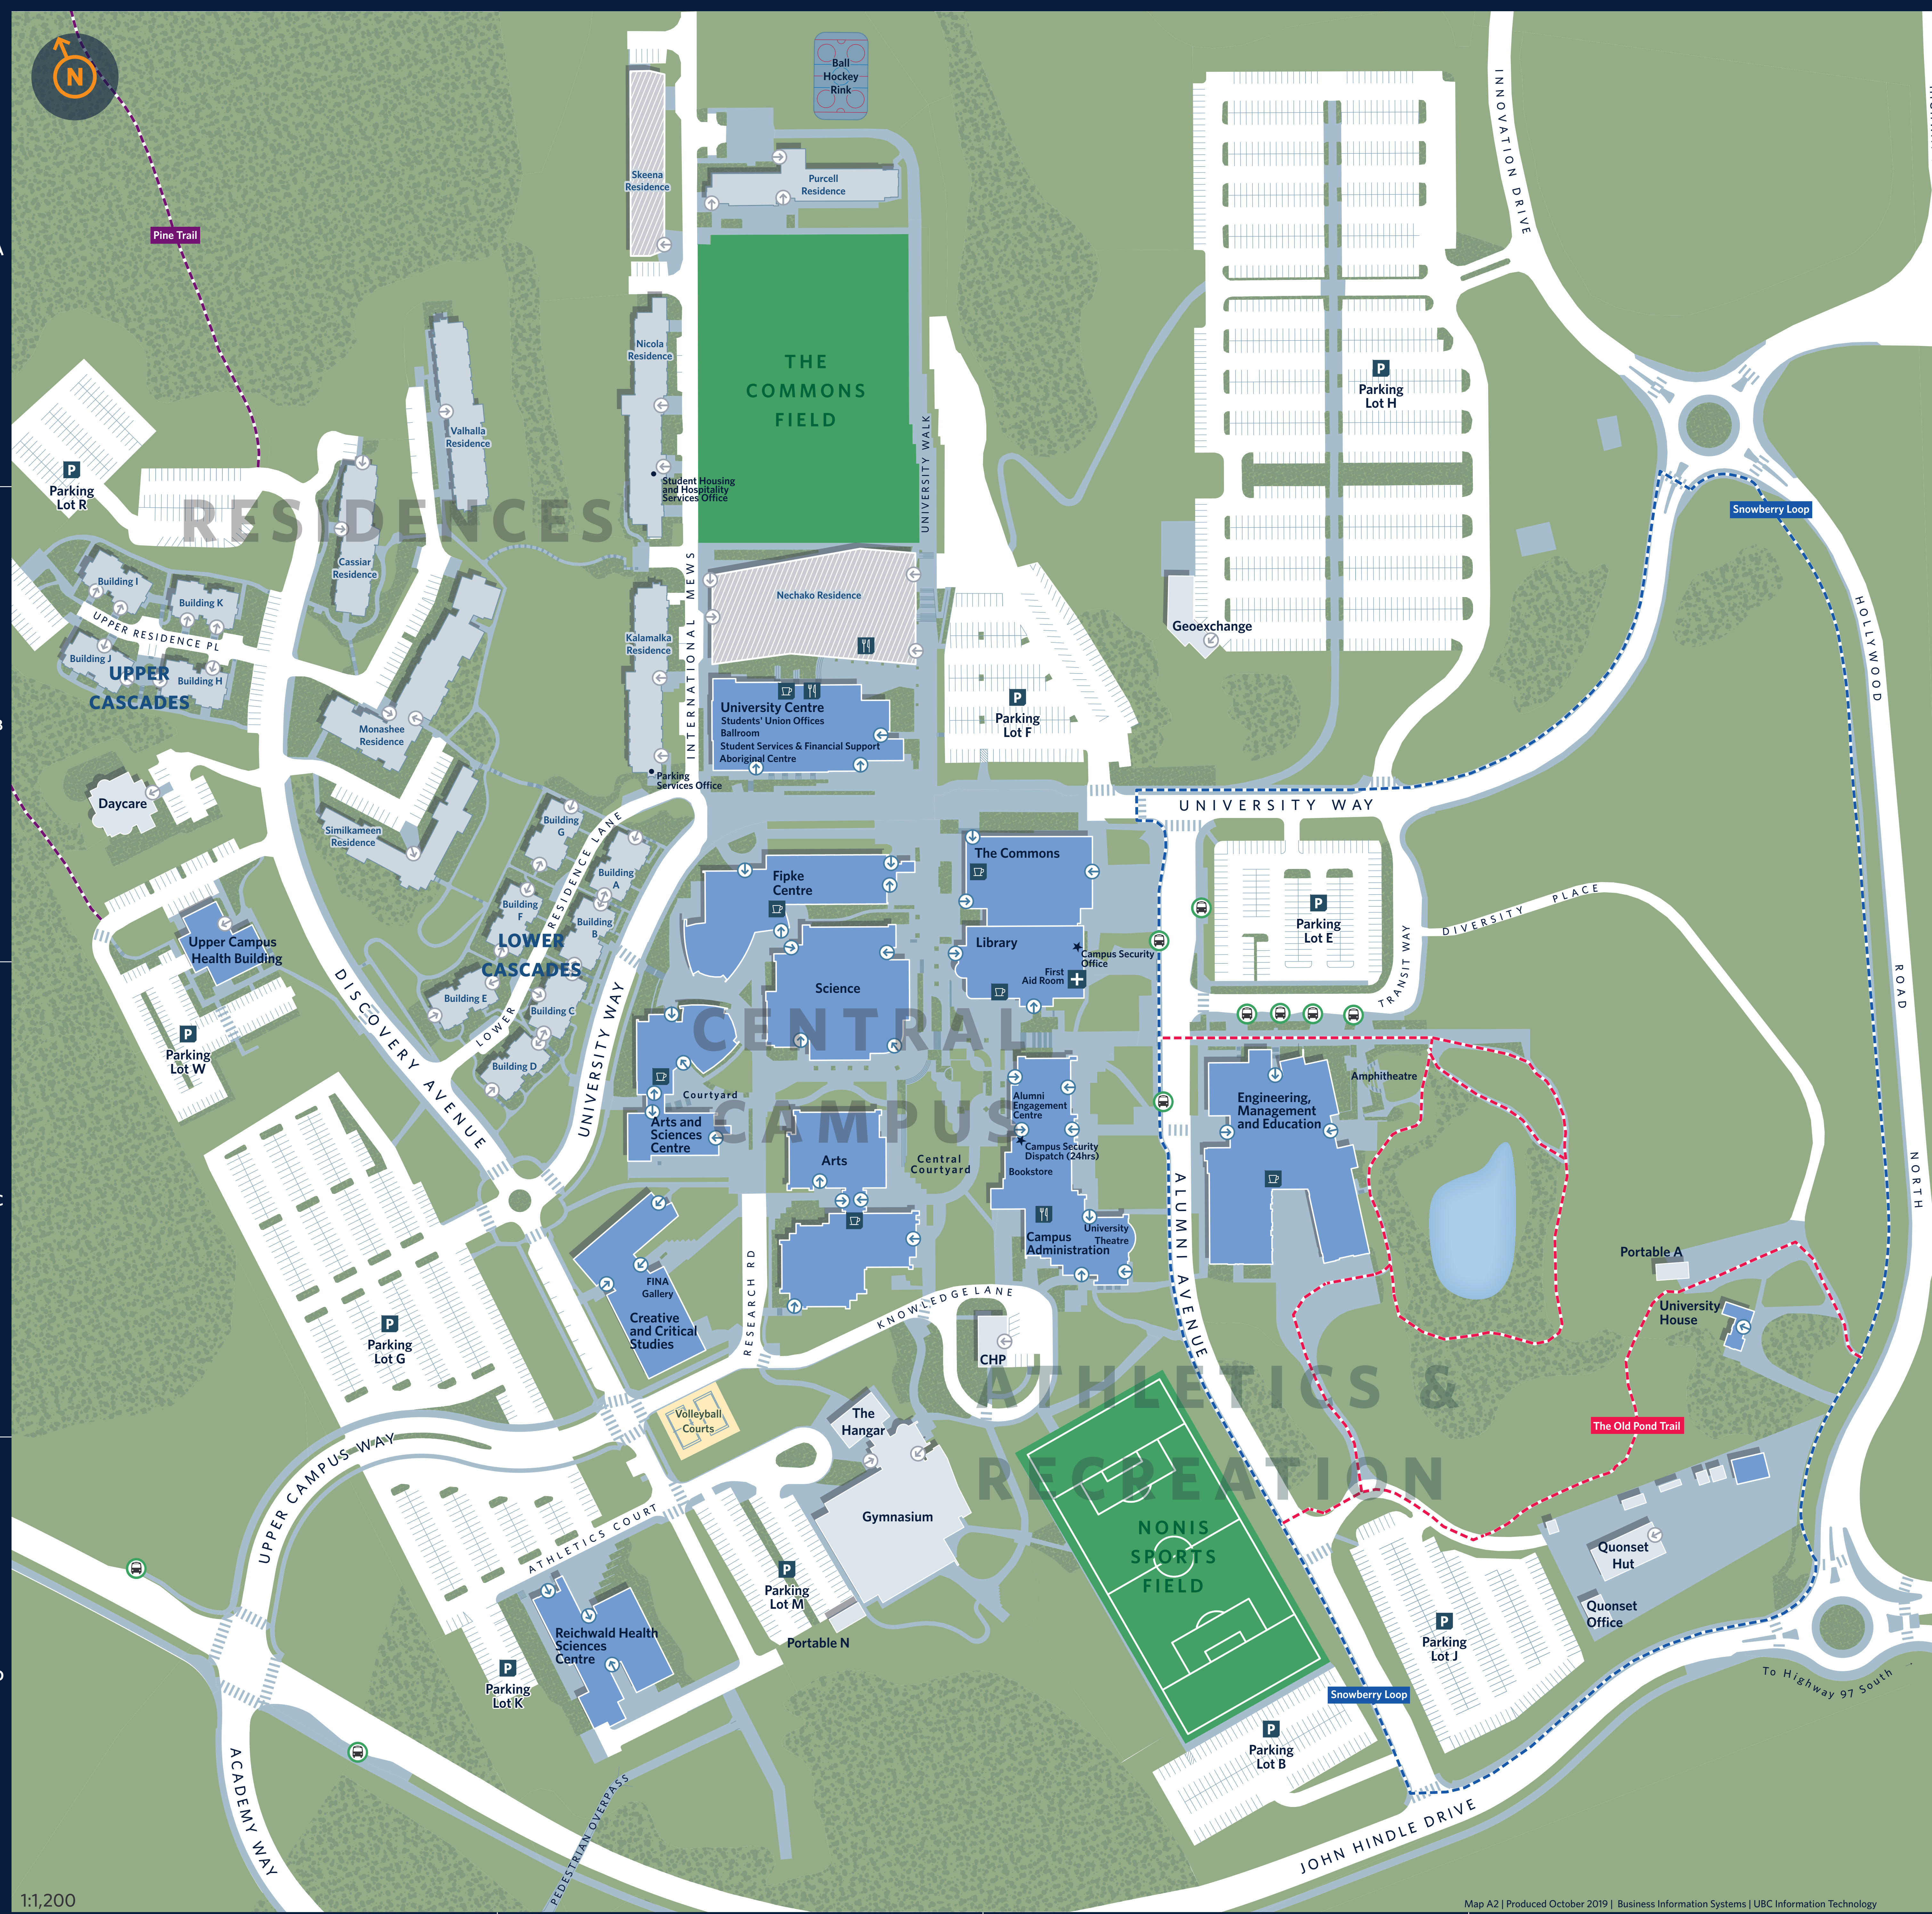

UBC Okanagan Campus

Wayfinding Information
Monday - Friday: 8.30am to 4.30pm
250-807-9236

Academic, Athletics and Facilities

- B2 Aboriginal Centre
- C3 Alumni Engagement Centre
- C2 Arts and Sciences Centre
- C2 Arts and Sciences Courtyard
- C2 Arts
- C2 Arts Atrium
- A2 Ball Hockey Rink
- B2 Ballroom (University Centre)
- C3 Bookstore
- C3 Campus Administration
- C3 Campus Security Dispatch (24hrs)
- B3 Campus Security Office
- C2 Central Courtyard
- C3 Central Heating Plant (CHP)
- C2 Creative and Critical Studies
- B3 D. Ross Fitzpatrick Great Hall (The Commons)
- B1 Daycare
- C3 Engineering, Management and Education
- C3 Engineering, Management and Education Amphitheatre
- C2 FINA Gallery
- B2 Fipke Centre
- B2 Fipke Atrium & Mezzanine
- C3 First Aid Room
- B2 First & Second Year Collegium (University Centre)
- B3 Geoexchange
- C3 Global Collegium (Engineering, Management and Education)
- C2 Graduate Collegium (Arts and Sciences)
- D2 Gymnasium
- C3 Hallisey Atrium (Engineering, Management and Education)
- B2 Health & Wellness (University Centre)
- C3 Library
- B1 Upper Campus Health Building
- D3 Nonis Sports Field
- B2 Parking Services Office
- C4 Portable A
- D2 Portable N
- D4 Quonset Hut
- D4 Quonset Office
- D2 Reichwald Health Sciences Centre
- C2 Science
- B2 Student Services & Financial Support
- B2 Students' Union Offices
- B3 The Commons
- A2 The Commons Field
- C2 The Hangar (Fitness Centre)
- C3 Transit Exchange
- B2 University Centre
- C4 University House
- C3 University Theatre
- B2 Upper-Level Collegium (University Centre)
- C2 Volleyball Courts

Residences

- A2 Student Housing and Hospitality Services Office
- B2 Cascades Residence, Lower - Building A
- B2 Cascades Residence, Lower - Building B
- C2 Cascades Residence, Lower - Building C
- C2 Cascades Residence, Lower - Building D
- C1 Cascades Residence, Lower - Building E
- B2 Cascades Residence, Lower - Building F
- B2 Cascades Residence, Lower - Building G
- B1 Cascades Residence, Upper - Building H
- B1 Cascades Residence, Upper - Building I
- B1 Cascades Residence, Upper - Building J
- B1 Cascades Residence, Upper - Building K
- B1 Cassiar Residence
- B2 Kalamalka Residence
- B1 Monashee Residence
- B2 Nechako Residence
- A2 Nicola Residence
- A2 Purcell Residence
- B1 Similkameen Residence
- A2 Skeena Residence
- A1 Valhalla Residence

Food

- C2 Tim Hortons Express - Arts Building
- C2 REVVUP - Arts Building
- C2 Subway - Arts & Science Centre
- C3 Sunshine Café - Campus Administration
- C3 EMFats - Engineering, Management and Education
- B2 Starbucks - Fipke Centre
- C3 Tim Hortons - Library Building
- B1 HotSpot - Monashee Residence
- B2 Residence Dining Hall - Nechako Residence (future)
- B2 Convenience Store - Nechako Residence (future)
- B3 Café - The Commons
- B2 Koi Sushi - University Centre
- B2 Fusion Express - University Centre
- B2 Green Bean Coffee Co. - University Centre
- B2 Green Thread - University Centre
- B2 The Well - University Centre

Digital Okanagan Map

Legend

- Main Entrance
- Future Buildings
- Parking Lot
- Café
- Restaurant
- First Aid Room