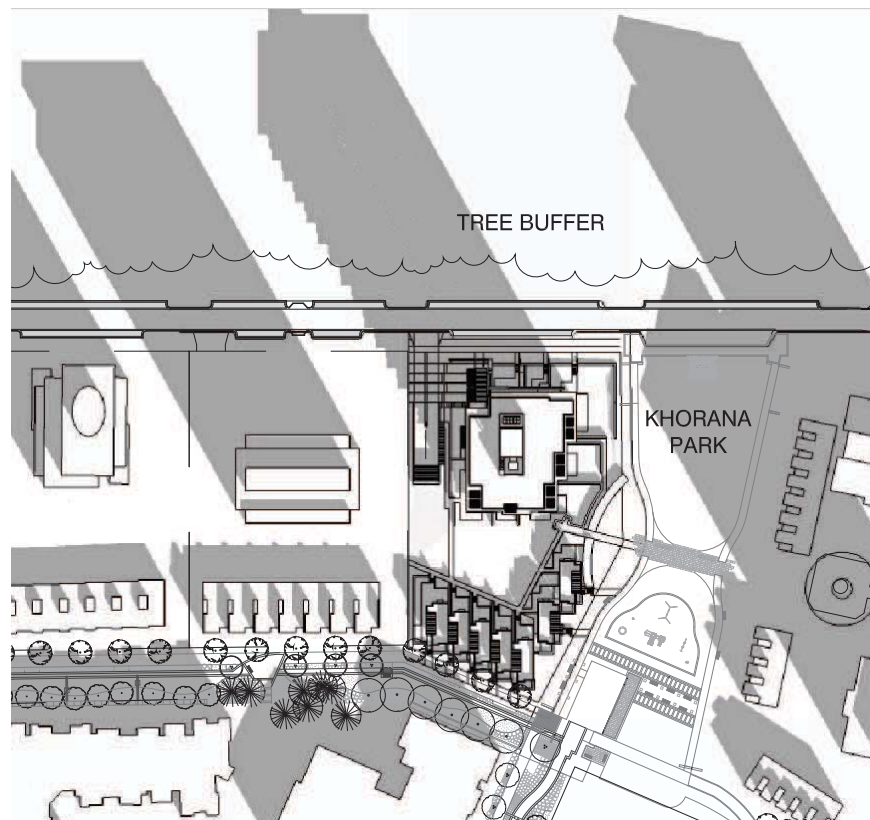

CONTEXT KEY PLAN 

1 BERTON AVENUE LOOKING EAST

2 THE WESBROOK

3 SAGE

4 BERTON AVENUE LOOKING SOUTH

5 KHORANA PARK

6 LOOKING EAST ON VILLAGE LANE

7 VILLAGE LANE LOOKING NORTH

TREE BUFFER

JUNE 21 SUMMER SOLSTICE
- 10AM

TREE BUFFER

JUNE 21 SUMMER SOLSTICE
- NOON

TREE BUFFER

JUNE 21 SUMMER SOLSTICE
- 2PM

TREE BUFFER

MAR 20 SPRING EQUINOX
- 10AM