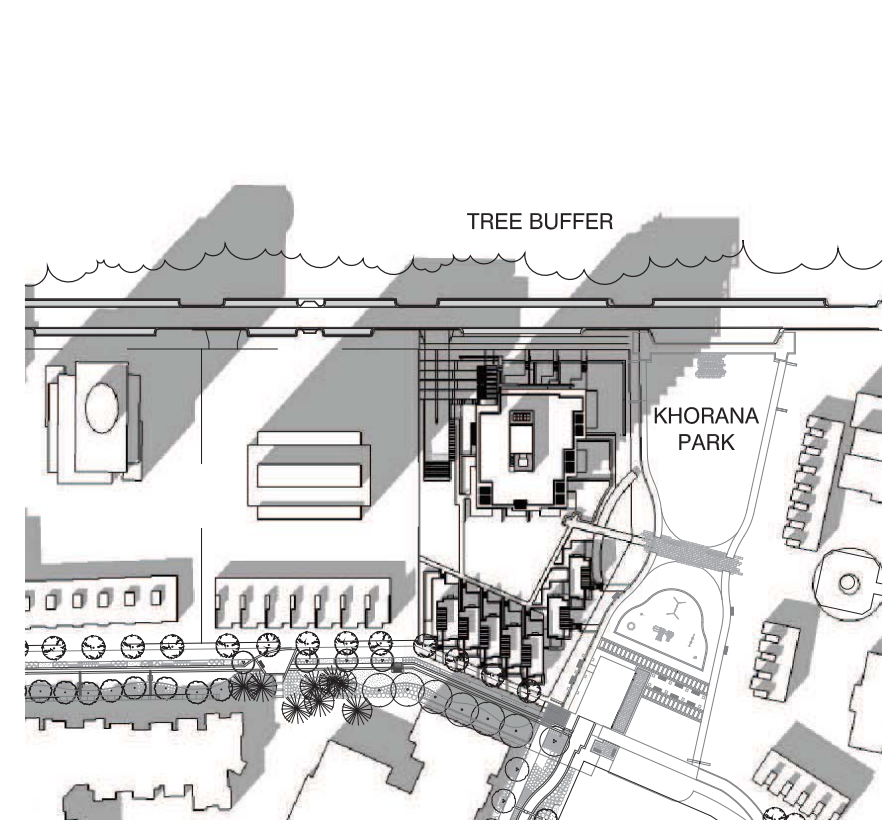

MAR 20 SPRING EQUINOX
- 2PM