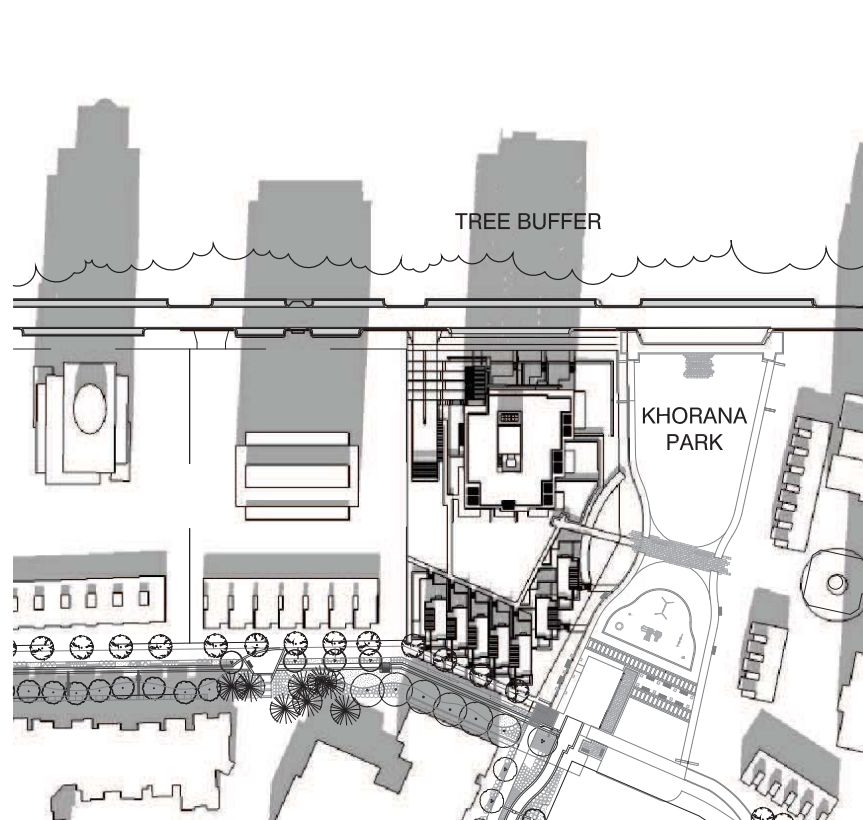

MAR 20 SPRING EQUINOX
- NOON

TREE BUFFER