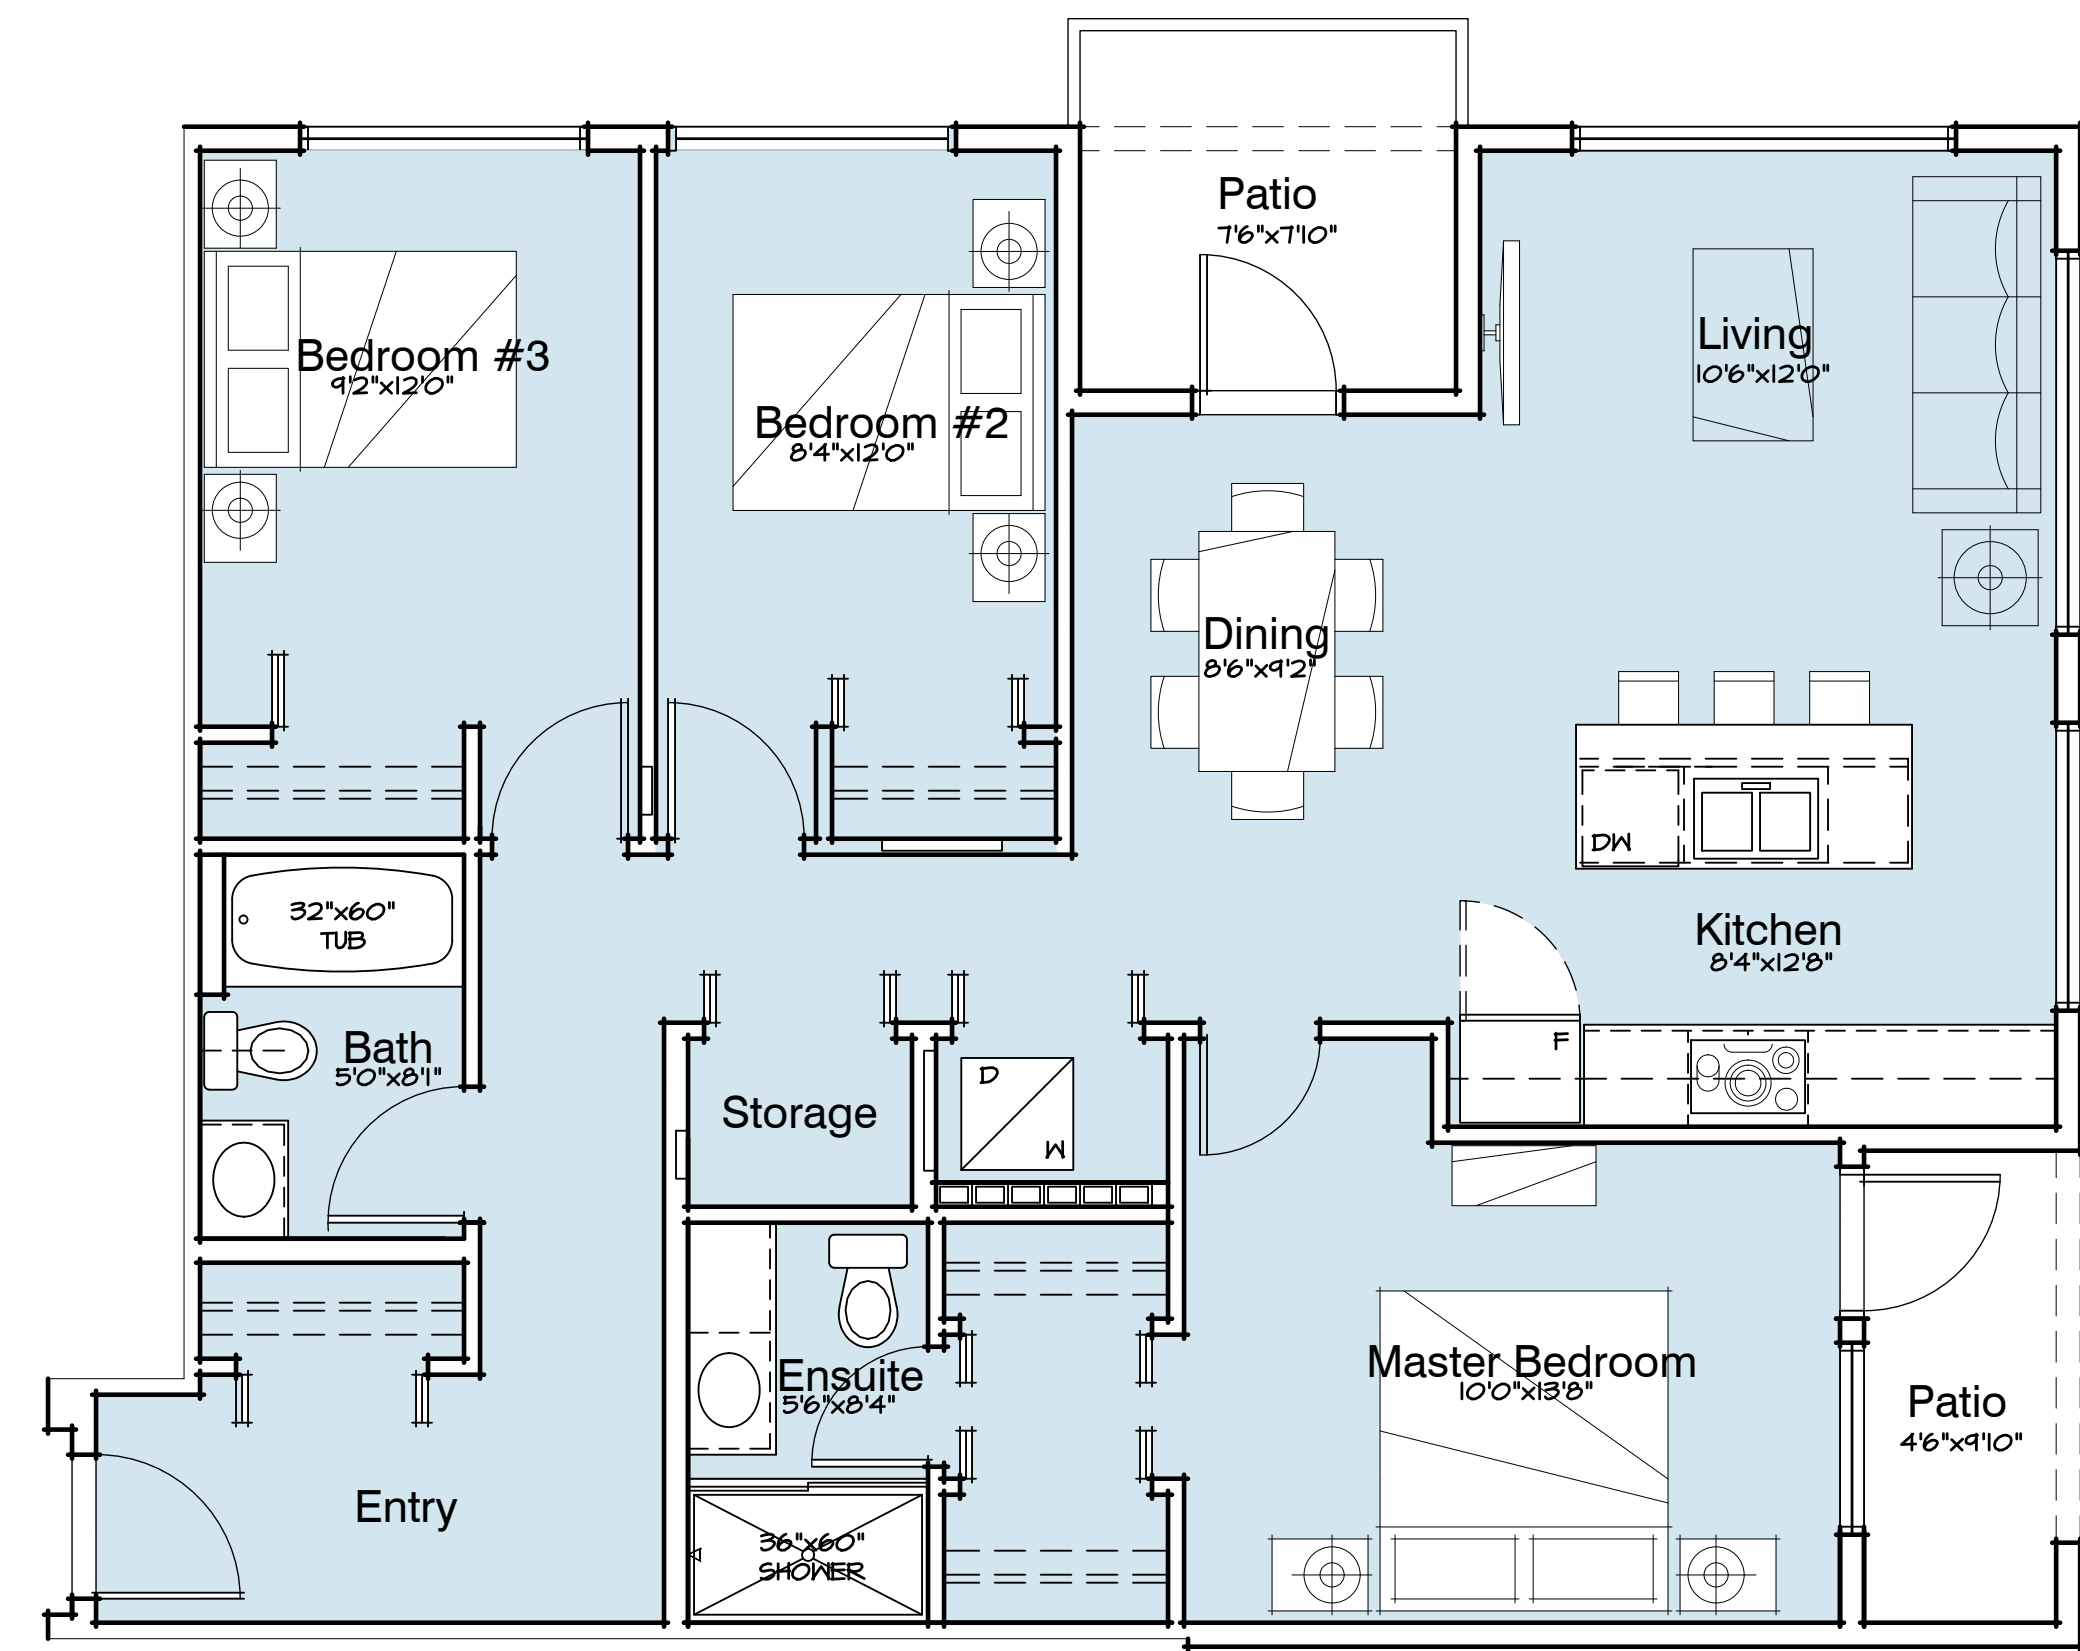

Unit Type B

2 Bedroom
Area: 767 sf
4 of 82 units

LOTS 27/29 ~ WESBROOK PLACE, UBC

BLDG B - UNIT PLANS

September 23, 2015

Sk-3.11

UBC Properties Trust

Unit Type B1

2 Bedroom
Area: 926 sf
5 of 82 units

Unit Type B1a

1 Bedroom
Area: 687 sf
1 of 82 units

Unit Type B2

2 Bedroom + Den
Area: 1073 sf
1 of 82 units

Unit Type Ca

2 Bedroom
Area: 851 sf
11 of 82 units

LOTS 27/29 ~ WESBROOK PLACE, UBC

BLDG B - UNIT PLANS

September 23, 2015

Sk-3.12

UBC Properties Trust

Unit Type C1a1

3 Bedroom
Area: 1104 sf
6 of 82 units

Unit Type C1e

3 Bedroom
Area: 1167 sf
6 of 82 units

Unit Type D

4 Bedroom
Area: 1322 sf
6 of 82 units

LOTS 27/29 ~ WESBROOK PLACE, UBC

BLDG B - UNIT PLANS

September 23, 2015

Sk-3.13

UBC Properties Trust