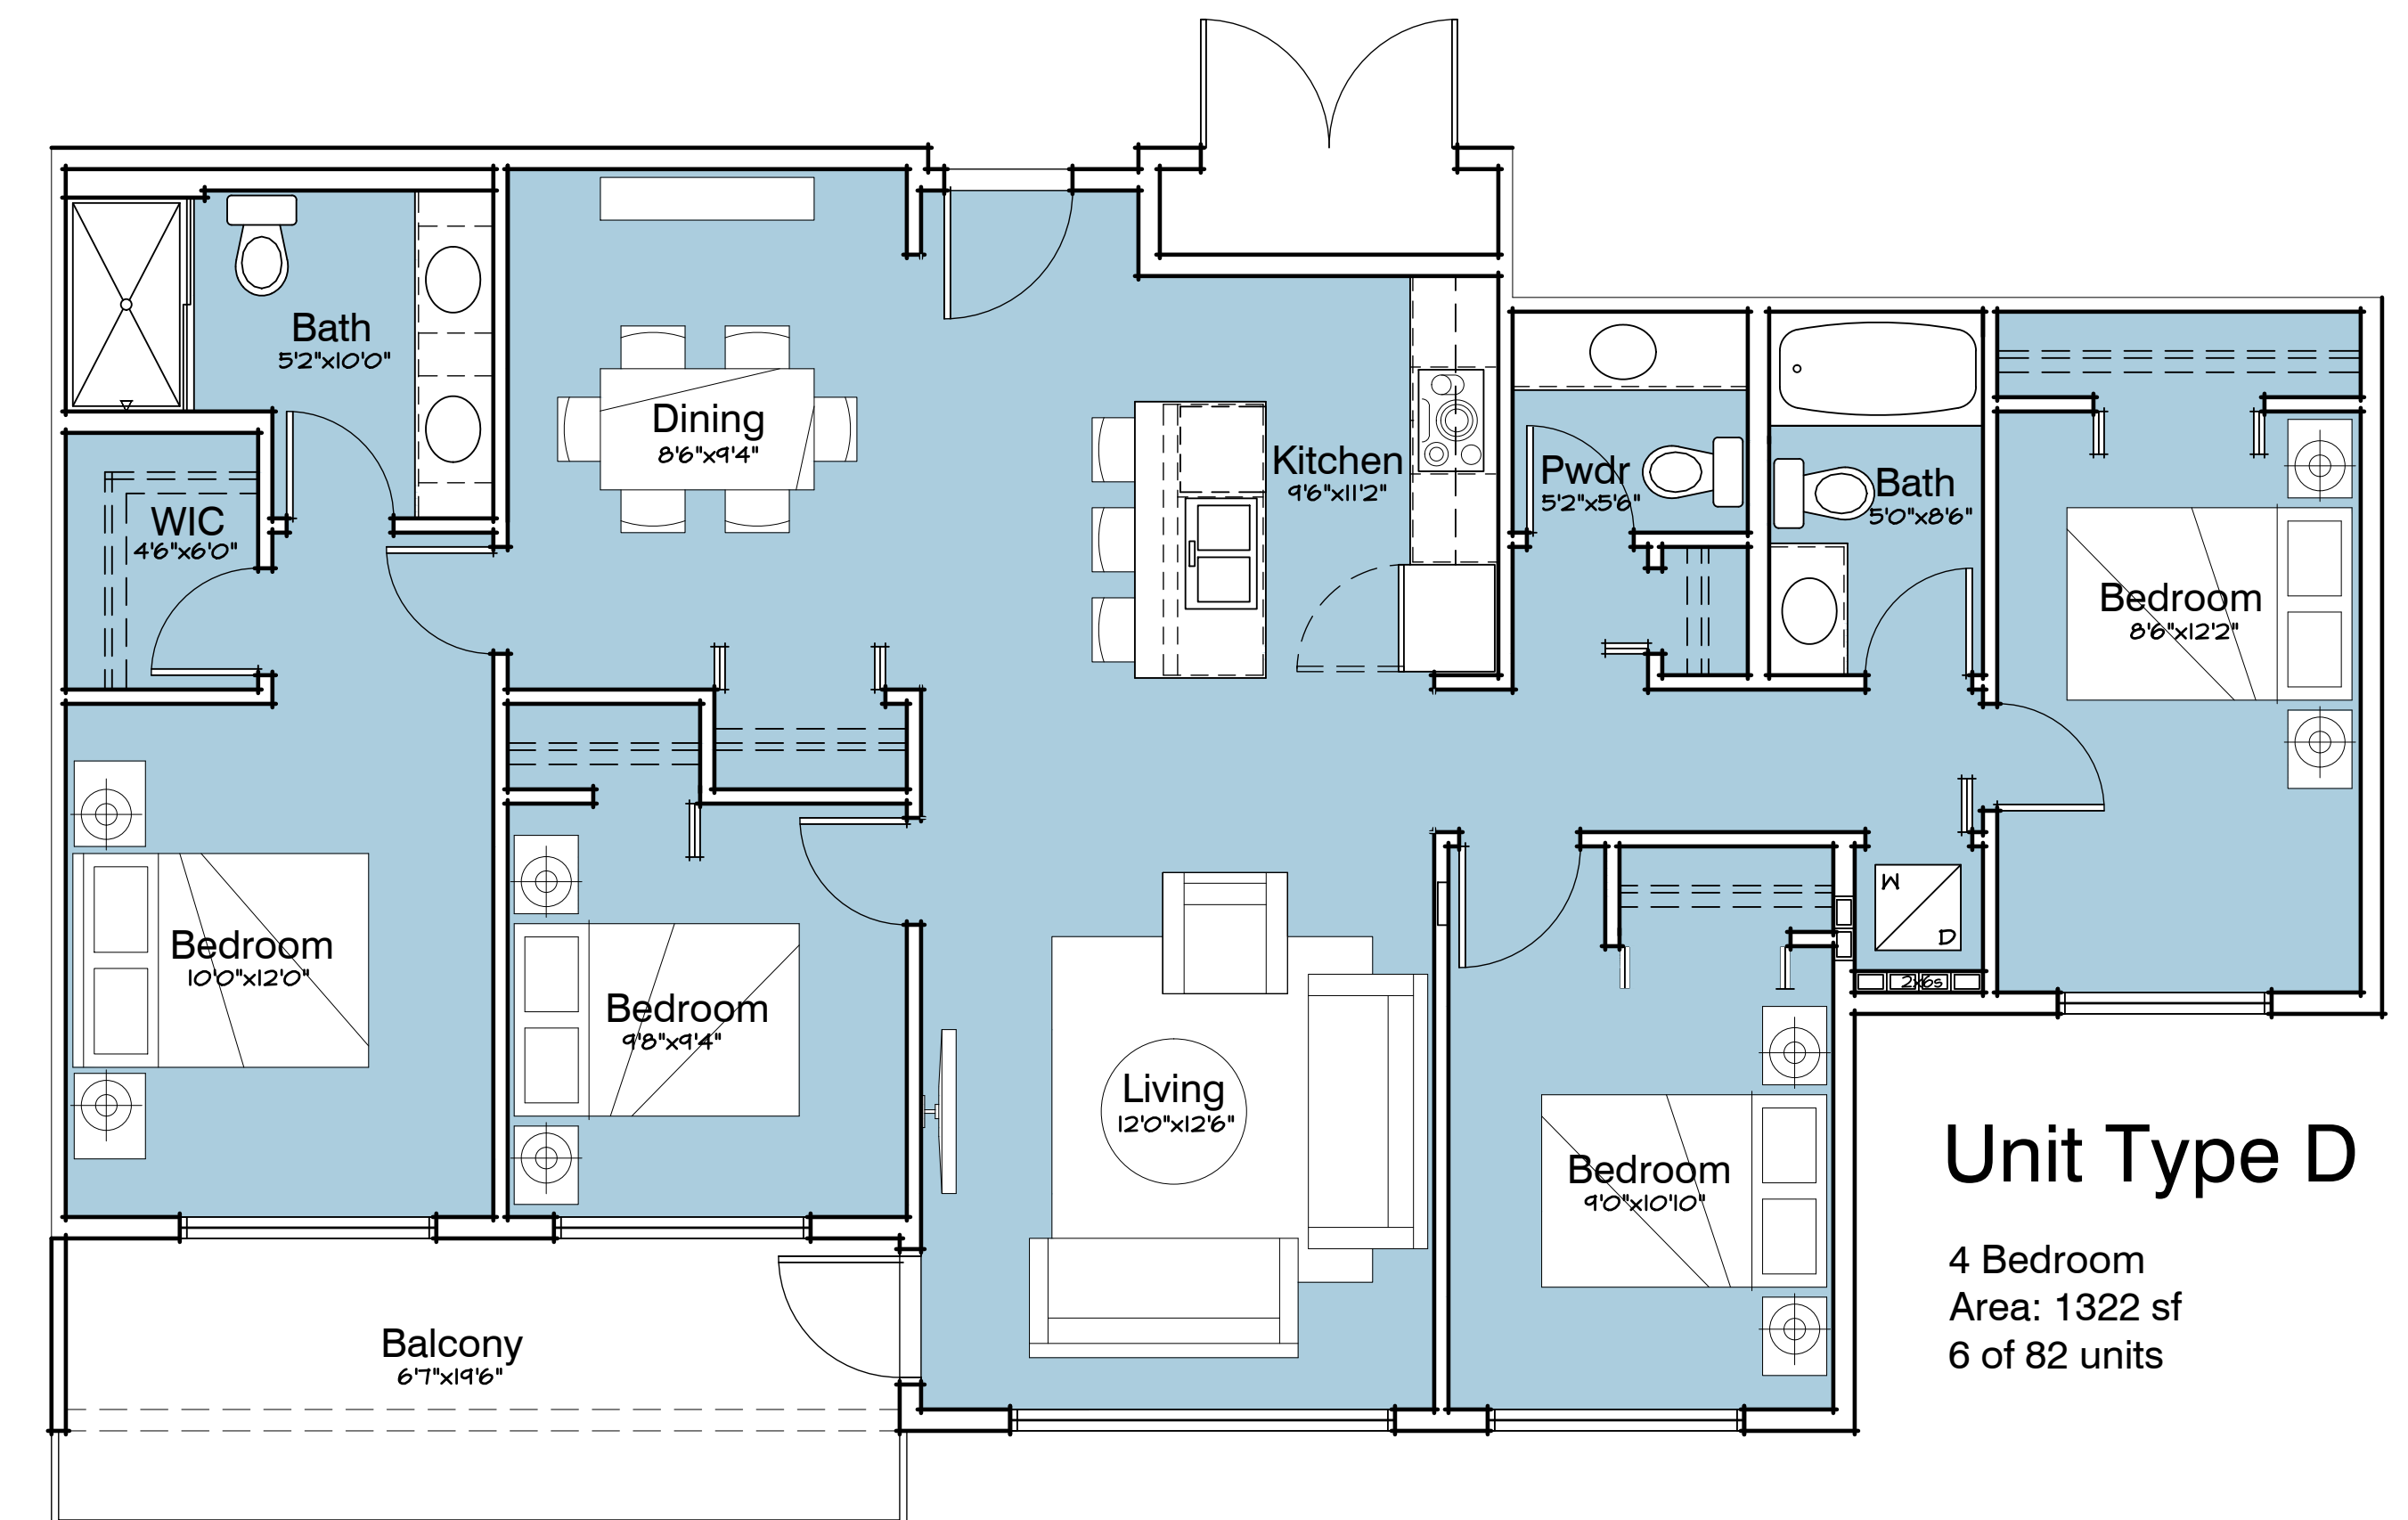

Unit Type B

2 Bedroom
Area: 767 sf
4 of 82 units

LOTS 27/29 ~ WESBROOK PLACE, UBC

BLDG B - UNIT PLANS

September 23, 2015

Sk-3.11

UBC Properties Trust

Unit Type B1

2 Bedroom
Area: 926 sf
5 of 82 units

Unit Type B1a

1 Bedroom
Area: 687 sf
1 of 82 units

Unit Type B2

2 Bedroom + Den
Area: 1073 sf
1 of 82 units

Unit Type Ca

2 Bedroom
Area: 851 sf
11 of 82 units

LOTS 27/29 ~ WESBROOK PLACE, UBC

BLDG B - UNIT PLANS

September 23, 2015

Sk-3.12

UBC Properties Trust

Unit Type C1a1

3 Bedroom
Area: 1104 sf
6 of 82 units

Unit Type C1e

3 Bedroom
Area: 1167 sf
6 of 82 units

Unit Type D

4 Bedroom
Area: 1322 sf
6 of 82 units

LOTS 27/29 ~ WESBROOK PLACE, UBC

BLDG B - UNIT PLANS

September 23, 2015

Sk-3.13

UBC Properties Trust