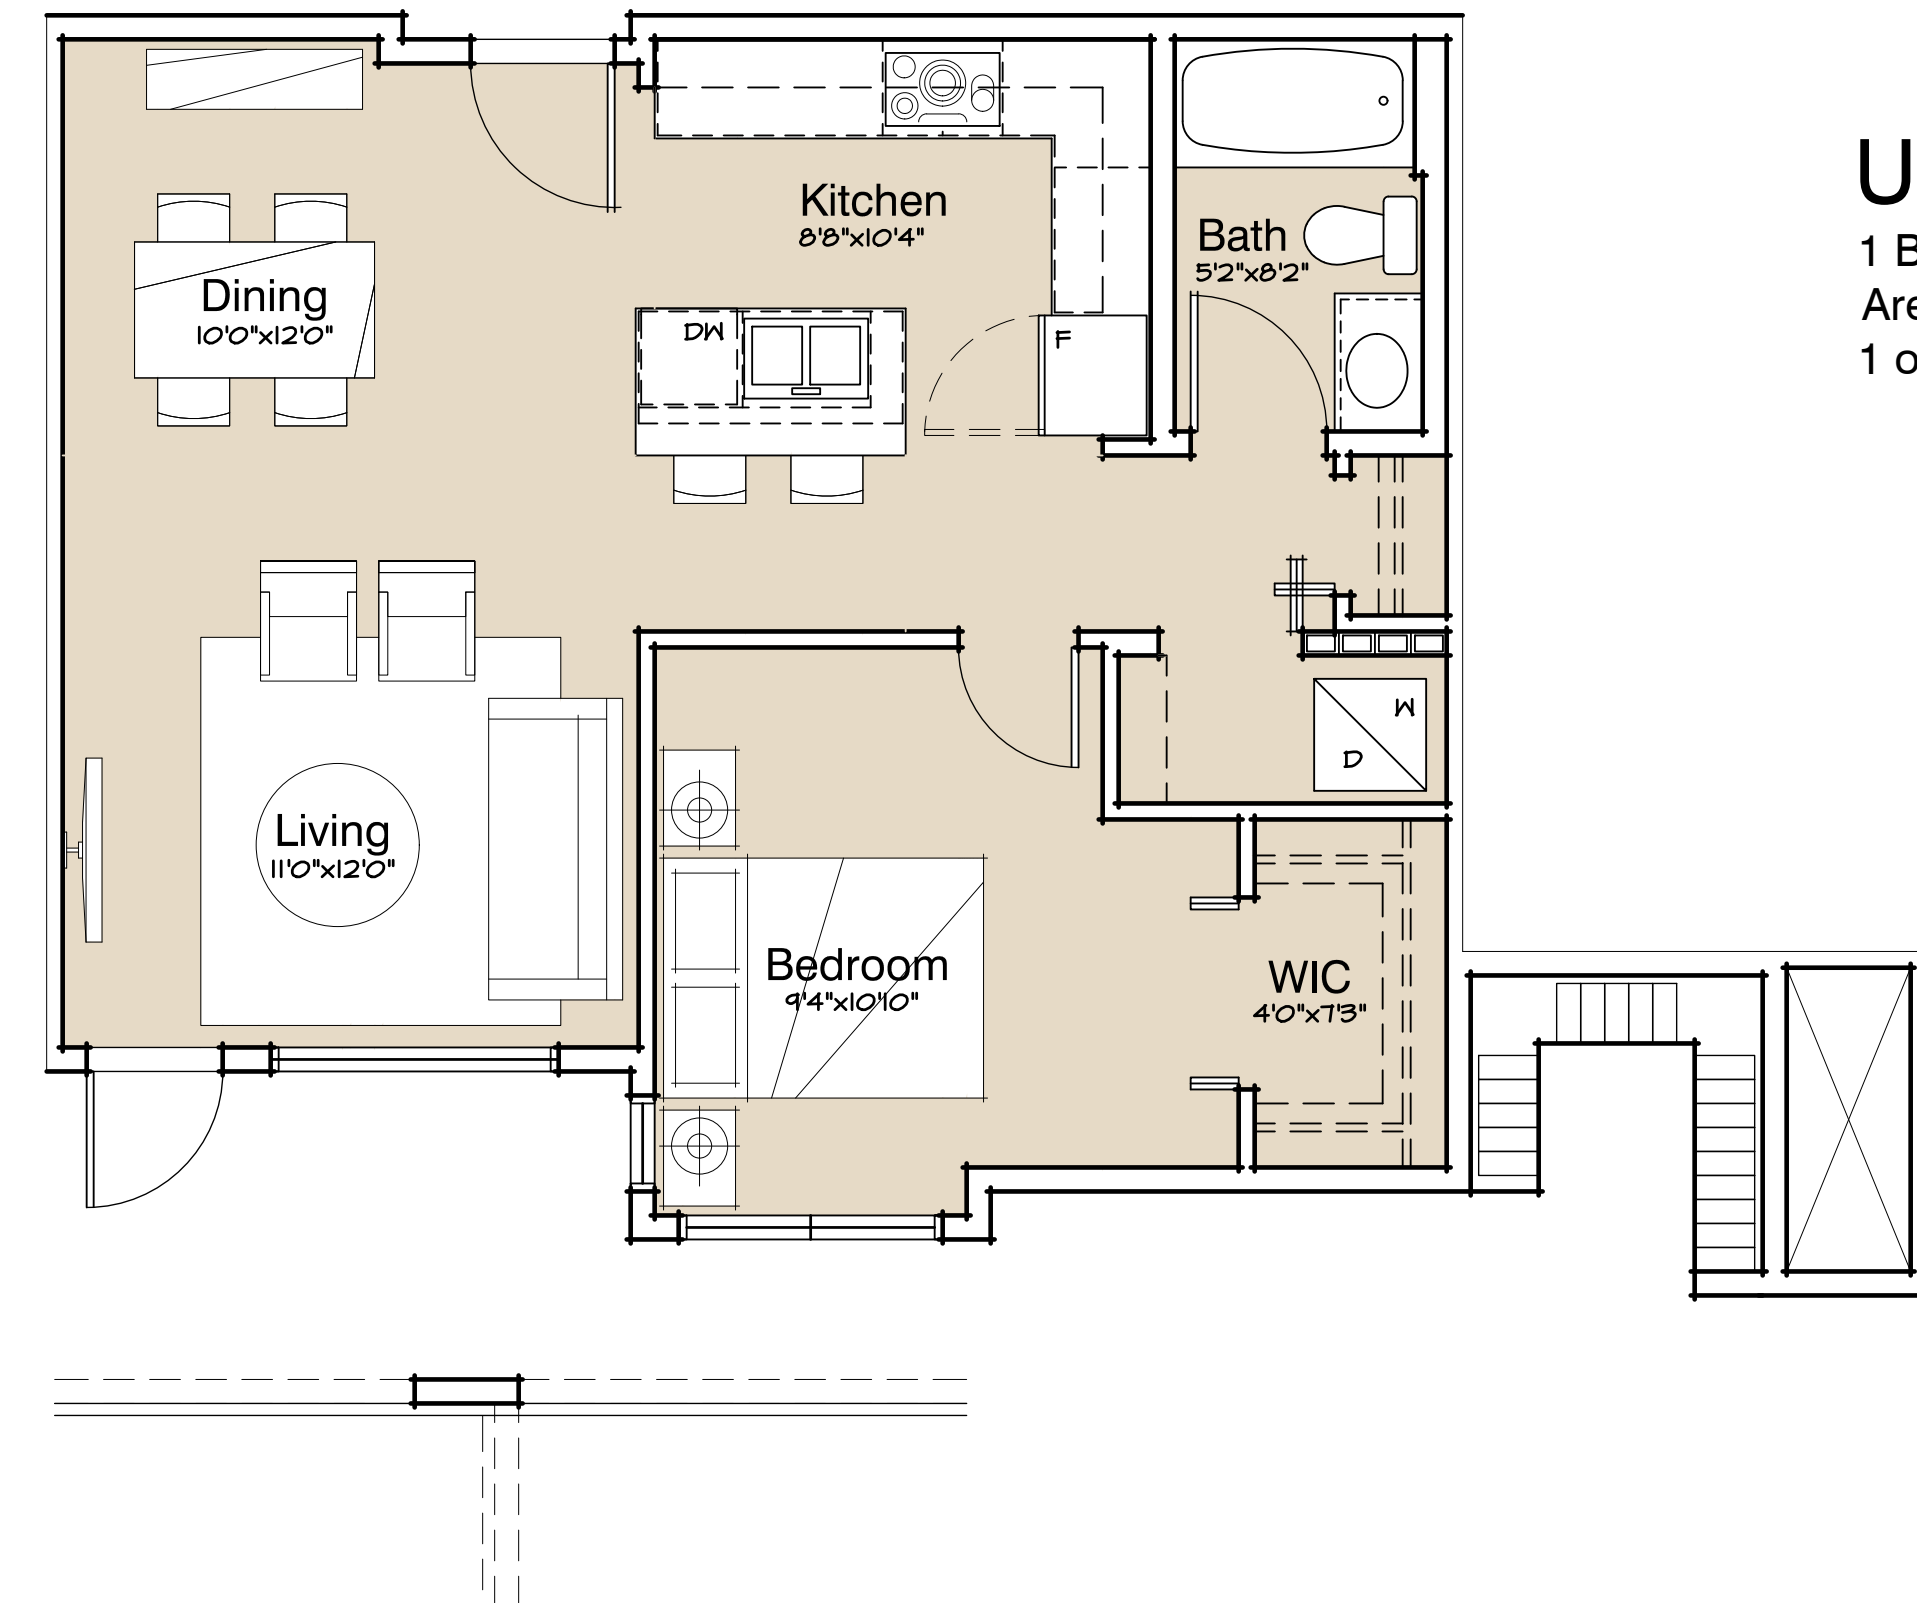

Unit Type B

2 Bedroom
Area: 767 sf
4 of 82 units

LOTS 27/29 ~ WESBROOK PLACE, UBC

BLDG B - UNIT PLANS

September 23, 2015

Sk-3.11

UBC Properties Trust

Unit Type B1

2 Bedroom
Area: 926 sf
5 of 82 units

Unit Type B1a

1 Bedroom
Area: 687 sf
1 of 82 units

Unit Type B2

2 Bedroom + Den
Area: 1073 sf
1 of 82 units

Unit Type Ca

2 Bedroom
Area: 851 sf
11 of 82 units

LOTS 27/29 ~ WESBROOK PLACE, UBC

Unit Type D

4 Bedroom
Area: 1322 sf
6 of 82 units

LOTS 27/29 ~ WESBROOK PLACE, UBC

BLDG B - UNIT PLANS

September 23, 2015

Sk-3.13

UBC Properties Trust