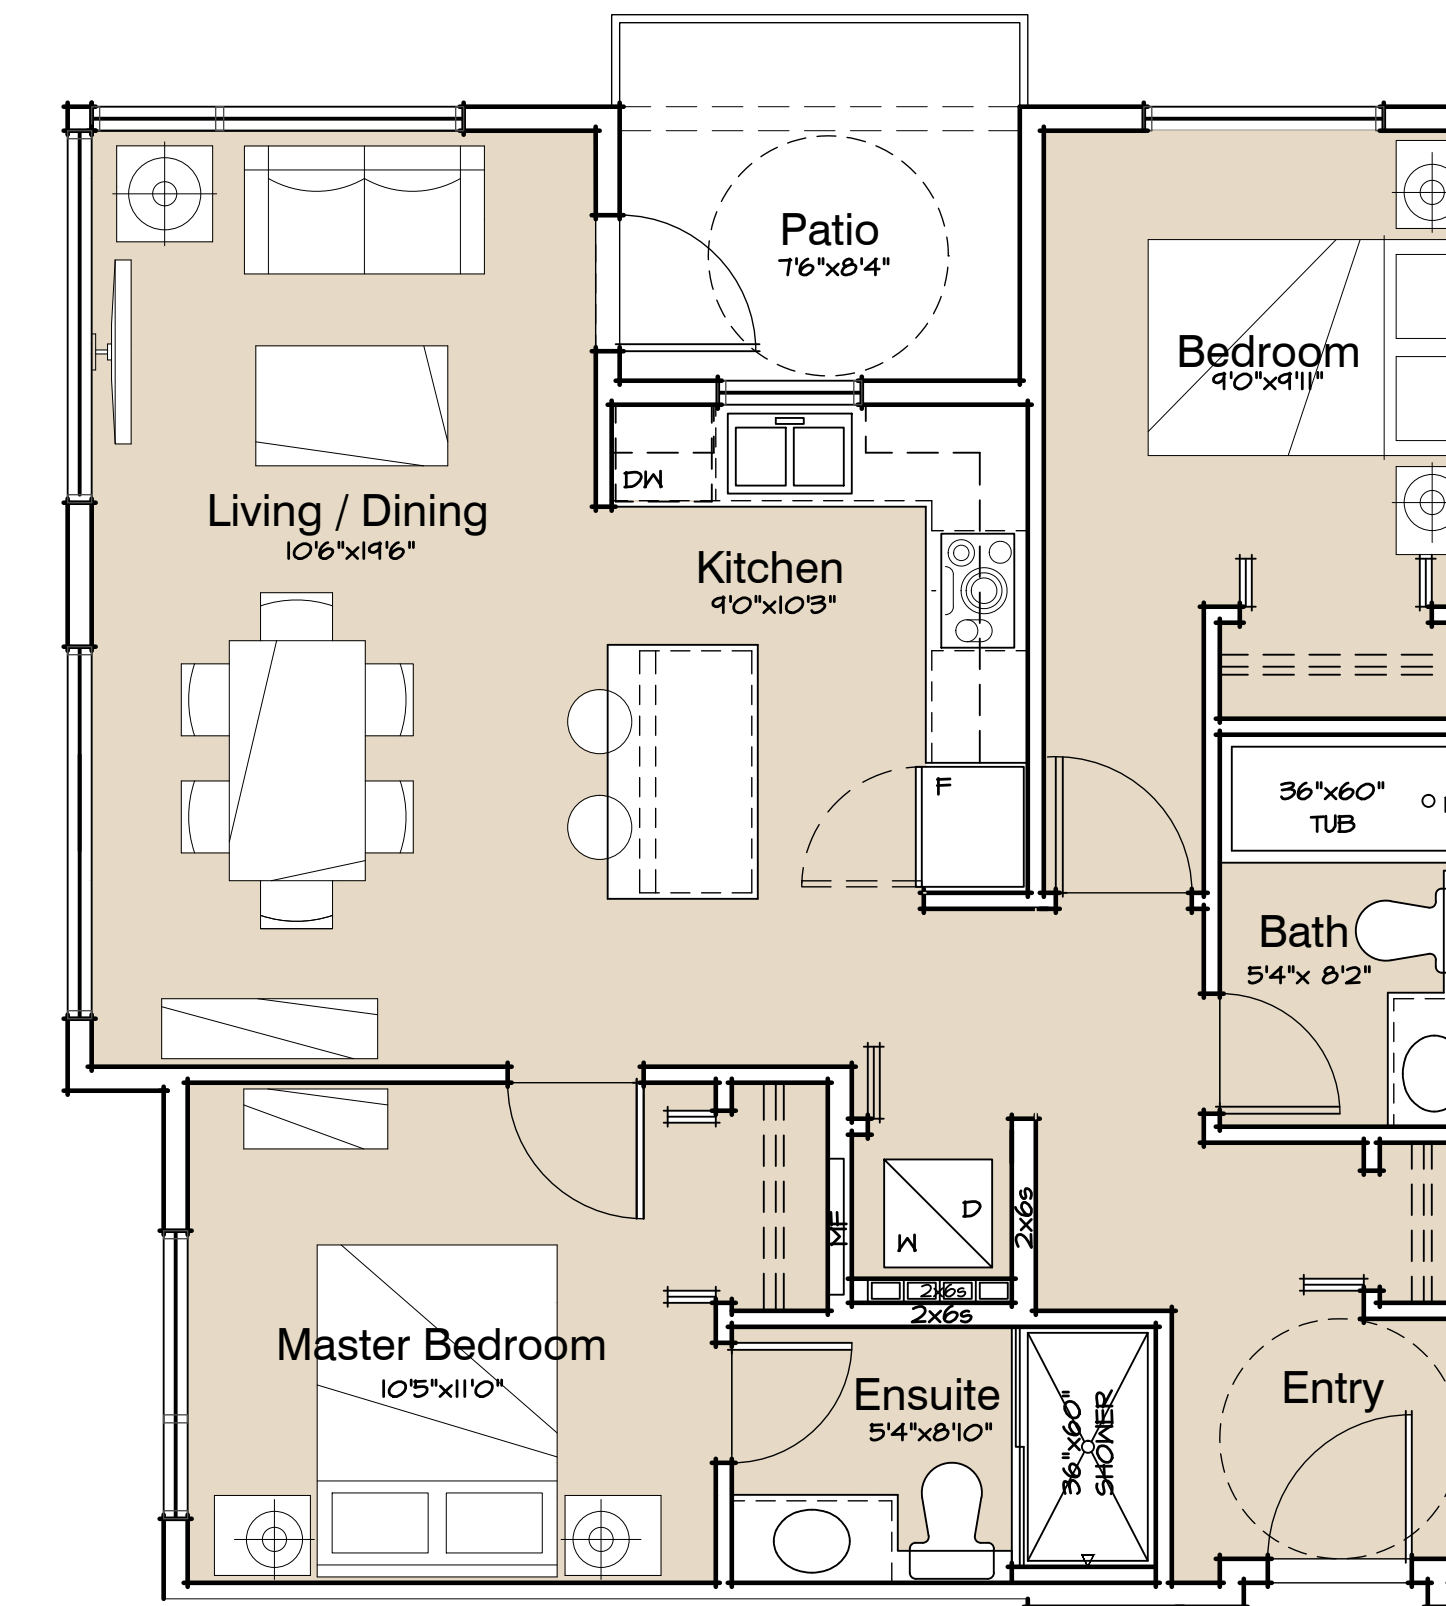

Unit Type A7

1 Bedroom
Area: 730 sf
1 of 93 units

Unit Type B - Lower

2 Bedroom
Area: 808 sf
6 of 93 units

Unit Type A8

1 Bedroom
Area: 730 sf
1 of 93 units

Unit Type B

2 Bedroom
Area: 767 sf
16 of 93 units

LOTS 27/29 ~ WESBROOK PLACE, UBC

BLDG A - UNIT PLANS

September 23, 2015

Sk-2.12

UBC Properties Trust

Unit Type B3

1 Bedroom
Area: 627 sf
11 of 93 units

Unit Type C

2 Bedroom
Area: 862 sf
5 of 93 units

Unit Type Ca

2 Bedroom
Area: 850 sf
6 of 93 units

LOTS 27/29 ~ WESBROOK PLACE, UBC

BLDG A - UNIT PLANS

September 23, 2015

Sk-2.13

UBC Properties Trust