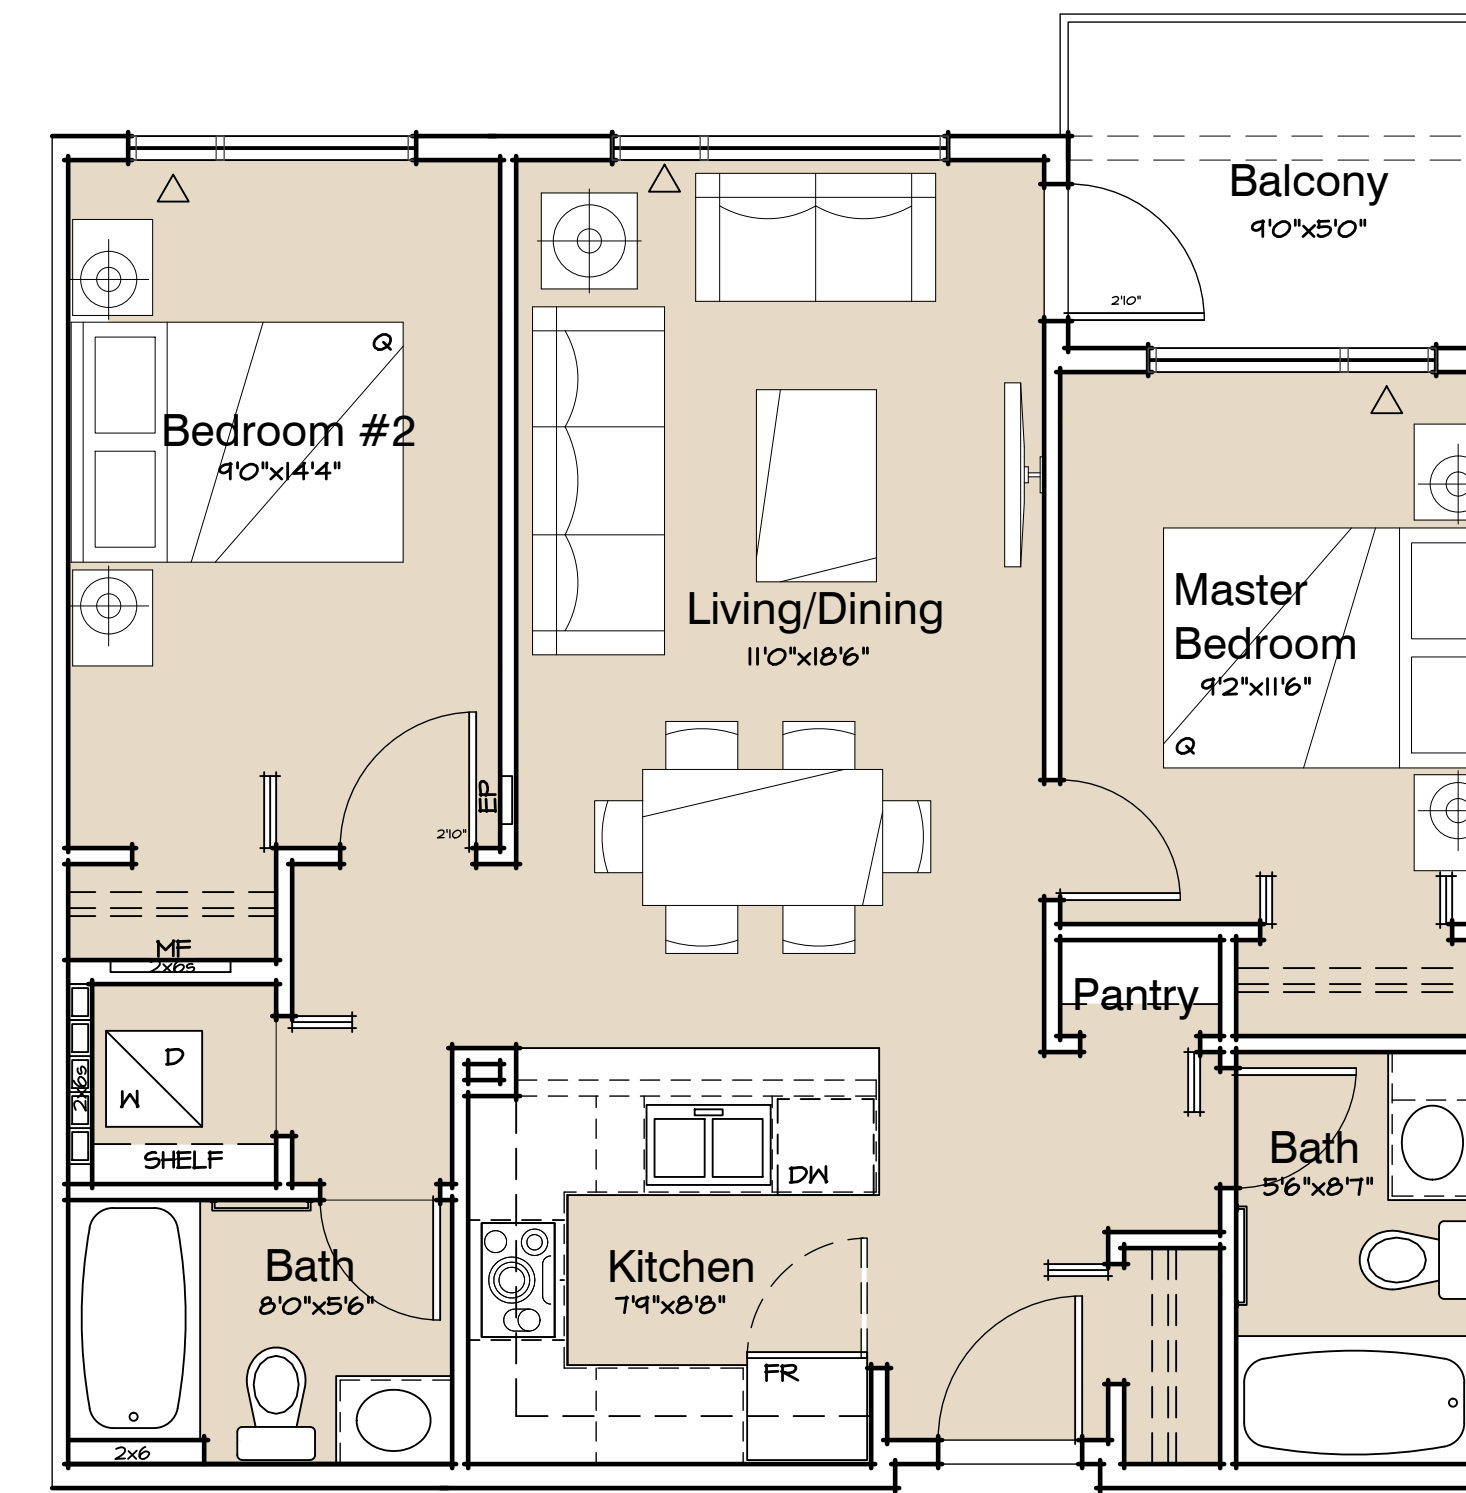

UBC Properties Trust

LOTS 27/29 ~ WESBROOK PLACE, UBC
BLDG A - 5TH FLOOR PLAN

September 23, 2015

Sk-2.4

UBC Properties Trust

South Building A
93 Units

6th 12931 sf

LOTS 27/29 ~ WESBROOK PLACE, UBC
BLDG A - 6TH FLOOR PLAN

September 23, 2015

Sk-2.5

UBC Properties Trust

LOTS 27/29 ~ WESBROOK PLACE, UBC

BLDG A - ROOF PLAN

September 23, 2015

Sk-2.6

UBC Properties Trust

Unit Type A7

1 Bedroom
Area: 730 sf
1 of 93 units

Unit Type B - Lower

2 Bedroom
Area: 808 sf
6 of 93 units

Unit Type A8

1 Bedroom
Area: 730 sf
1 of 93 units

Unit Type B

2 Bedroom
Area: 767 sf
16 of 93 units

LOTS 27/29 ~ WESBROOK PLACE, UBC

BLDG A - UNIT PLANS

September 23, 2015

Sk-2.12

UBC Properties Trust

Unit Type B3

1 Bedroom
Area: 627 sf
11 of 93 units

Unit Type C