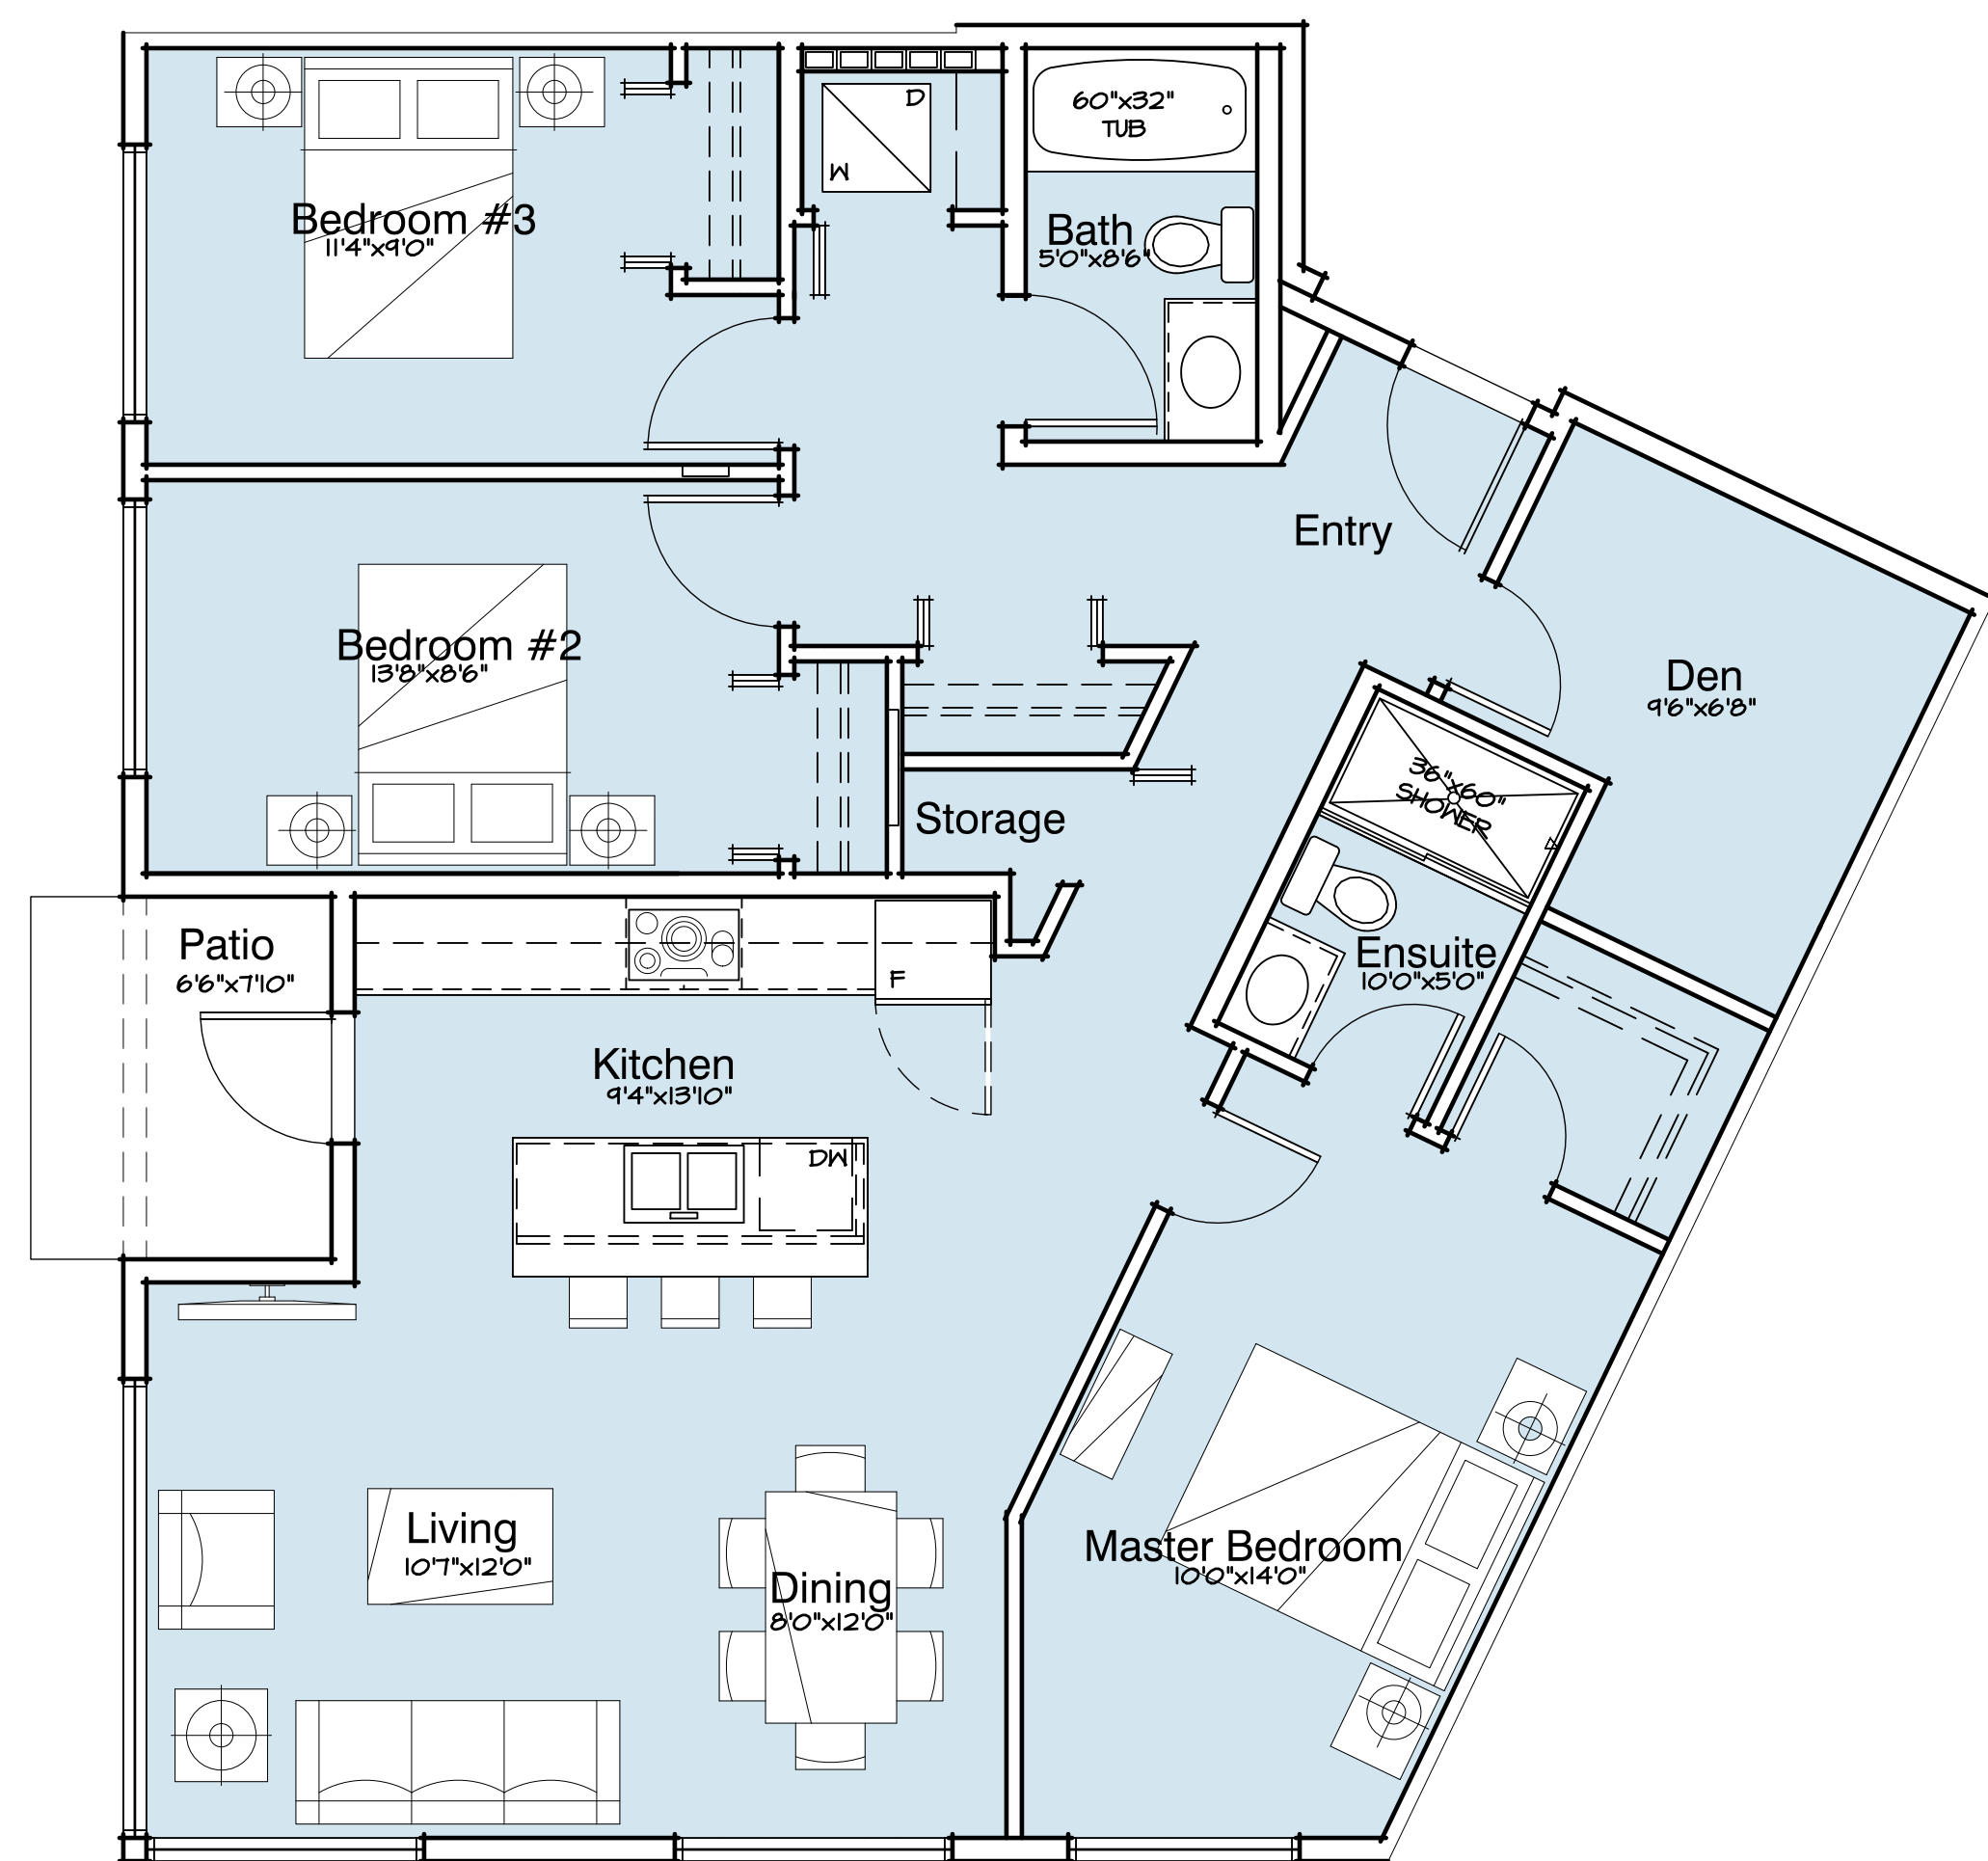

LOTS 27/29 ~ WESBROOK PLACE, UBC

BLDG A - UNIT PLANS

September 23, 2015

Sk-2.12

UBC Properties Trust

Unit Type B3

1 Bedroom
Area: 627 sf
11 of 93 units

Unit Type C

2 Bedroom
Area: 862 sf
5 of 93 units

Unit Type Ca

2 Bedroom
Area: 850 sf
6 of 93 units

LOTS 27/29 ~ WESBROOK PLACE, UBC

BLDG A - UNIT PLANS

September 23, 2015

Sk-2.13

UBC Properties Trust

Unit Type C1

3 Bedroom
Area: 1102 sf
5 of 93 units

Unit Type C1c

3 Bedroom
Area: 1138 sf
6 of 93 units

Unit Type C2

3+ Bedroom
Area: 1246 sf
6 of 93 units

Unit Type D2

3 Bedroom
Area: 1186 sf
6 of 93 units

LOTS 27/29 ~ WESBROOK PLACE, UBC

BLDG A - UNIT PLANS

September 23, 2015

Sk-2.14

UBC Properties Trust

LOTS 27/29 ~ WESBROOK PLACE, UBC
BLDG B - MAIN FLOOR PLAN
 September 23, 2015 Sk-3.0

UBC Properties Trust