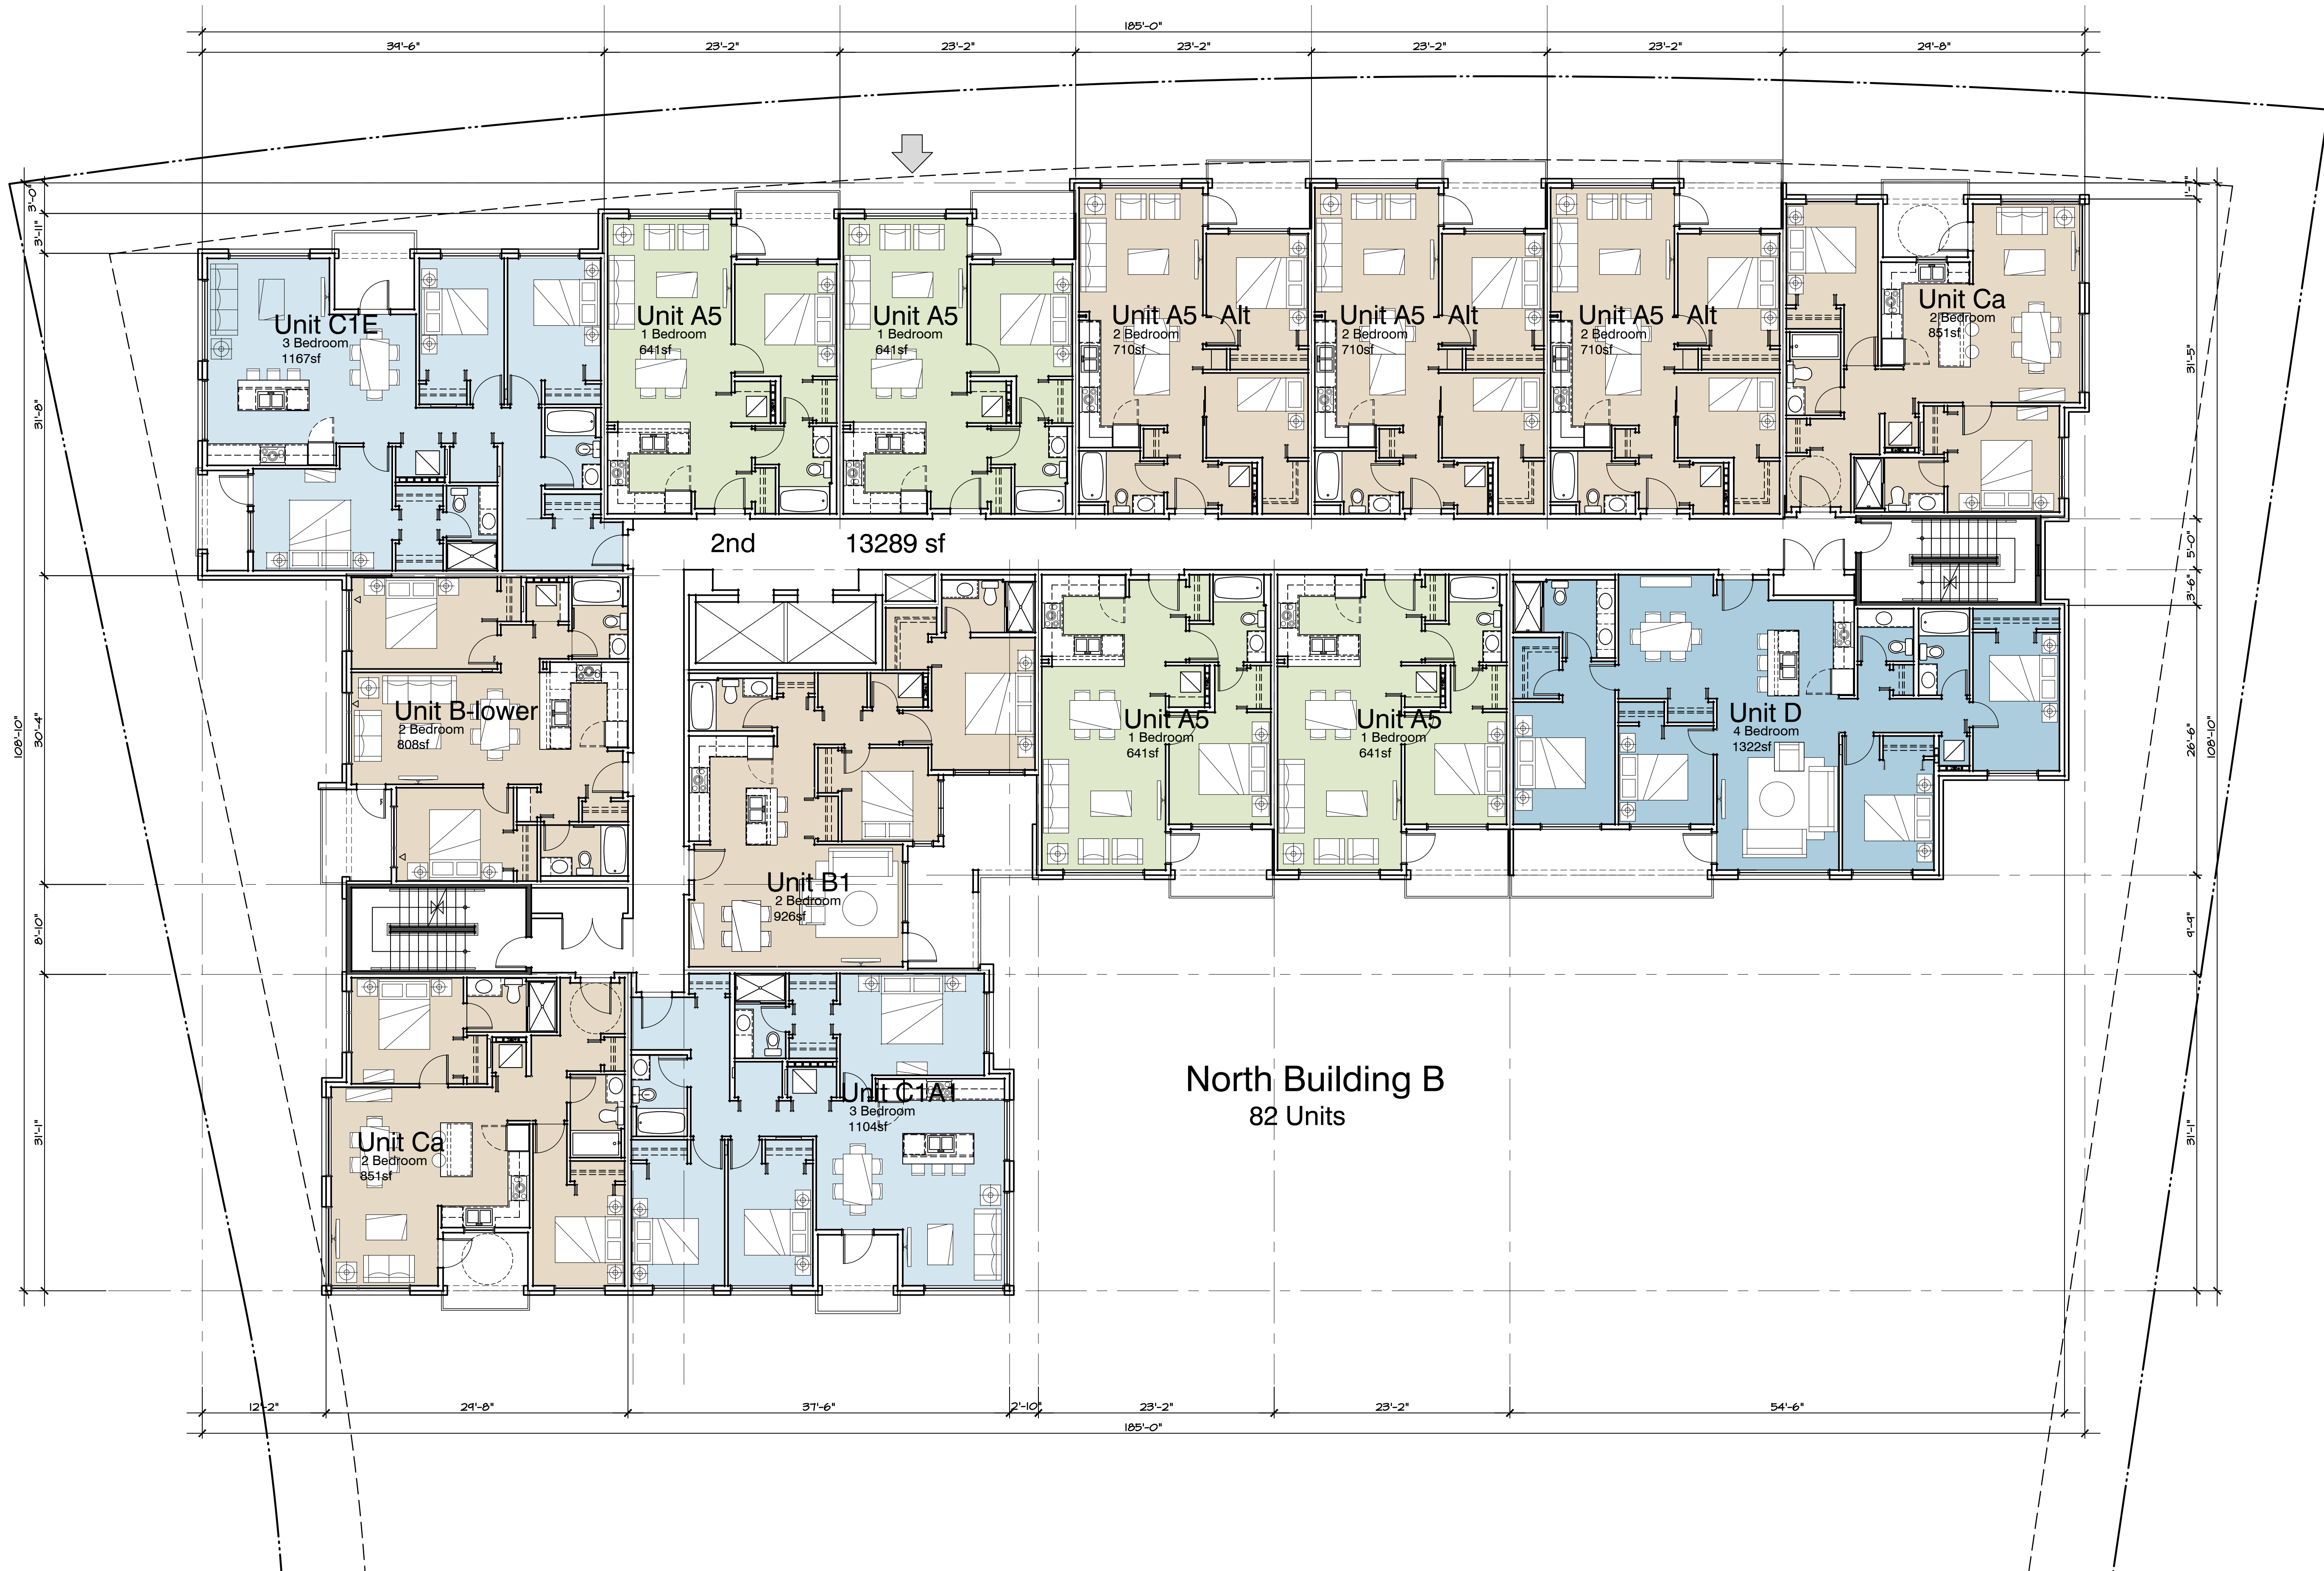

LOTS 27/29 ~ WESBROOK PLACE, UBC

BLDG A - UNIT PLANS

September 23, 2015

Sk-2.14

UBC Properties Trust

LOTS 27/29 ~ WESBROOK PLACE, UBC
BLDG B - MAIN FLOOR PLAN
 September 23, 2015 Sk-3.0

UBC Properties Trust

LOTS 27/29 ~ WESBROOK PLACE, UBC

BLDG B - 2ND FLOOR PLAN

September 23, 2015

Sk-3.1

UBC Properties Trust

LOTS 27/29 ~ WESBROOK PLACE, UBC

BLDG B - 3RD FLOOR PLAN

September 23, 2015

Sk-3.2

UBC Properties Trust

LOTS 27/29 ~ WESBROOK PLACE, UBC

BLDG B - 4TH FLOOR PLAN

September 23, 2015

Sk-3.3

UBC Properties Trust

LOTS 27/29 ~ WESBROOK PLACE, UBC
BLDG B - 5TH FLOOR PLAN

September 23, 2015

Sk-3.4

UBC Properties Trust

LOTS 27/29 ~ WESBROOK PLACE, UBC
BLDG B - 6TH FLOOR PLAN
 September 23, 2015
 Sk-3.5

UBC Properties Trust

LOTS 27/29 ~ WESBROOK PLACE, UBC

BLDG B - ROOF PLAN

September 23, 2015