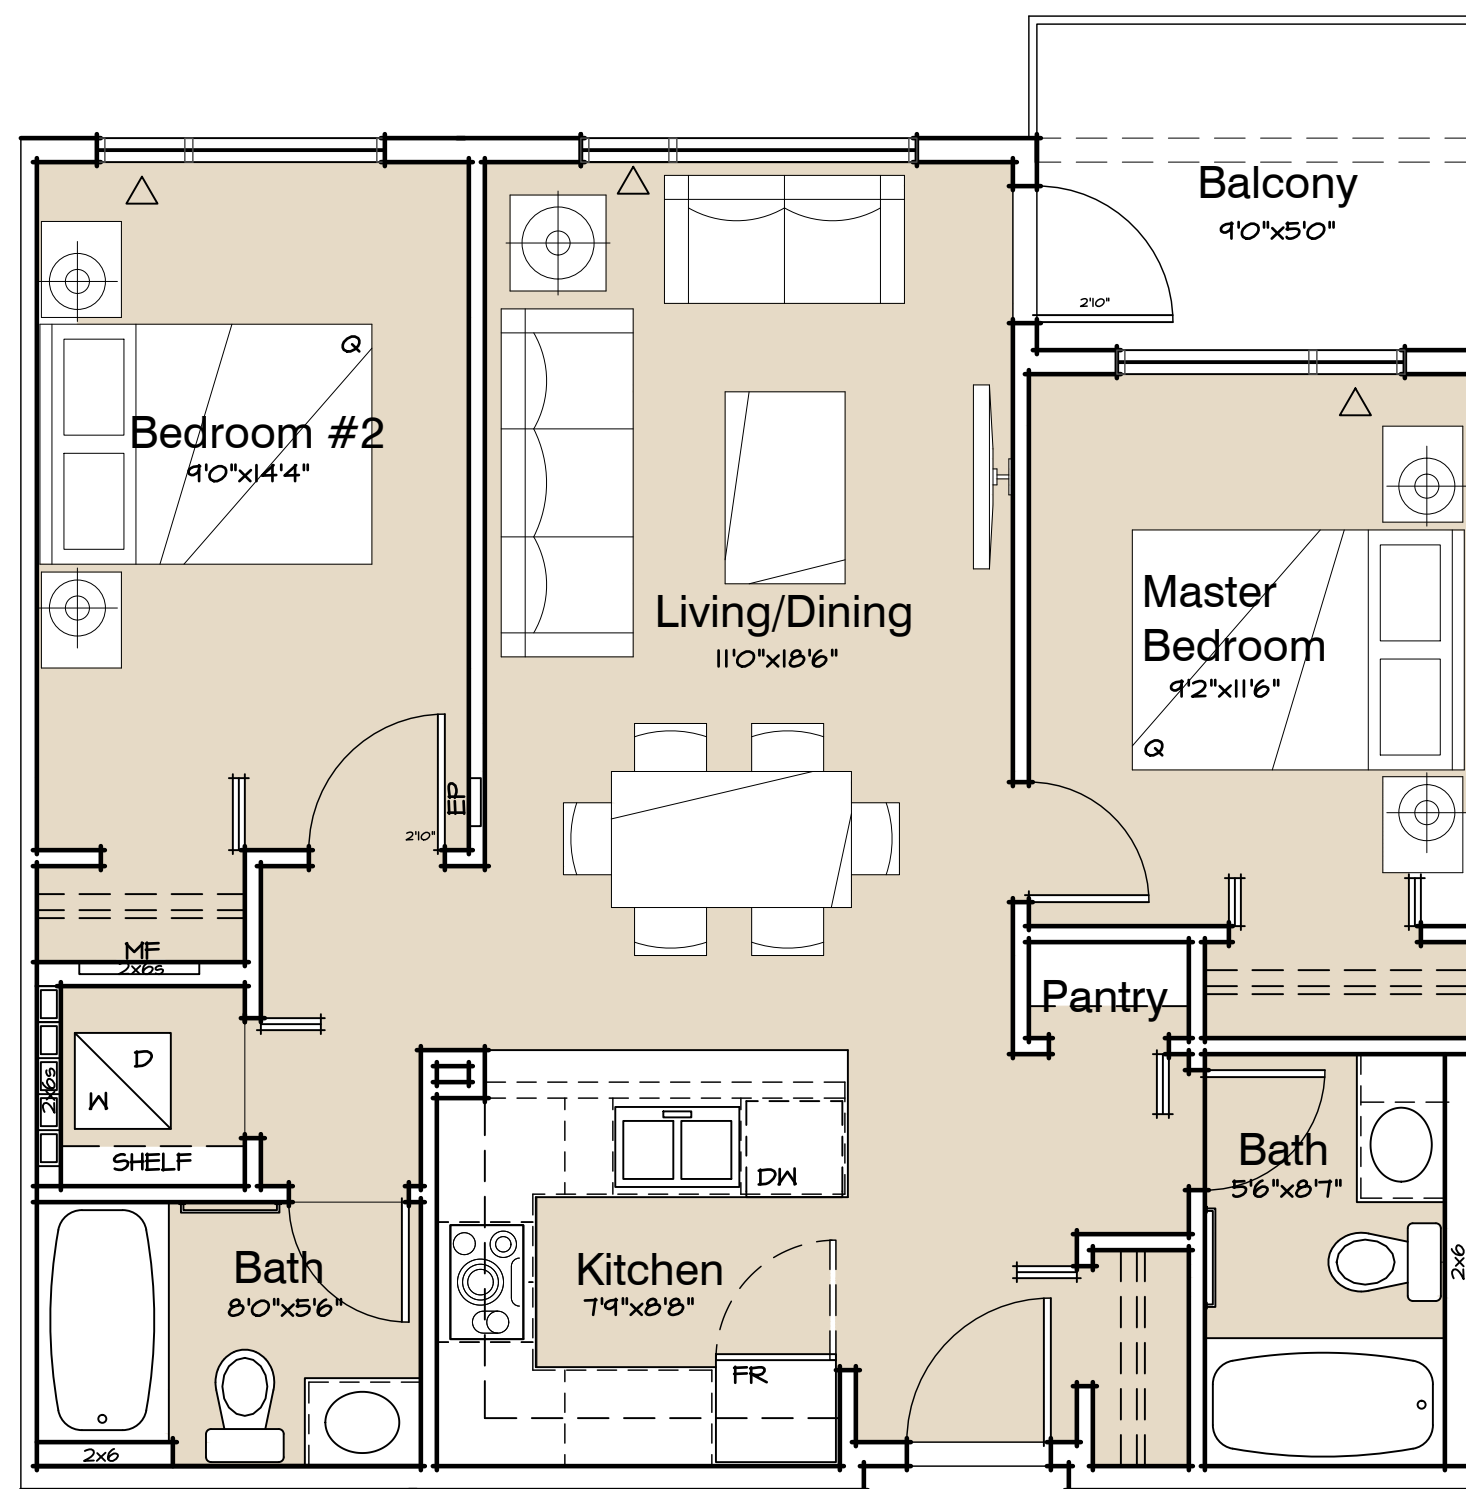

Unit Type B - Lower

2 Bedroom
Area: 808 sf
2 of 82 units