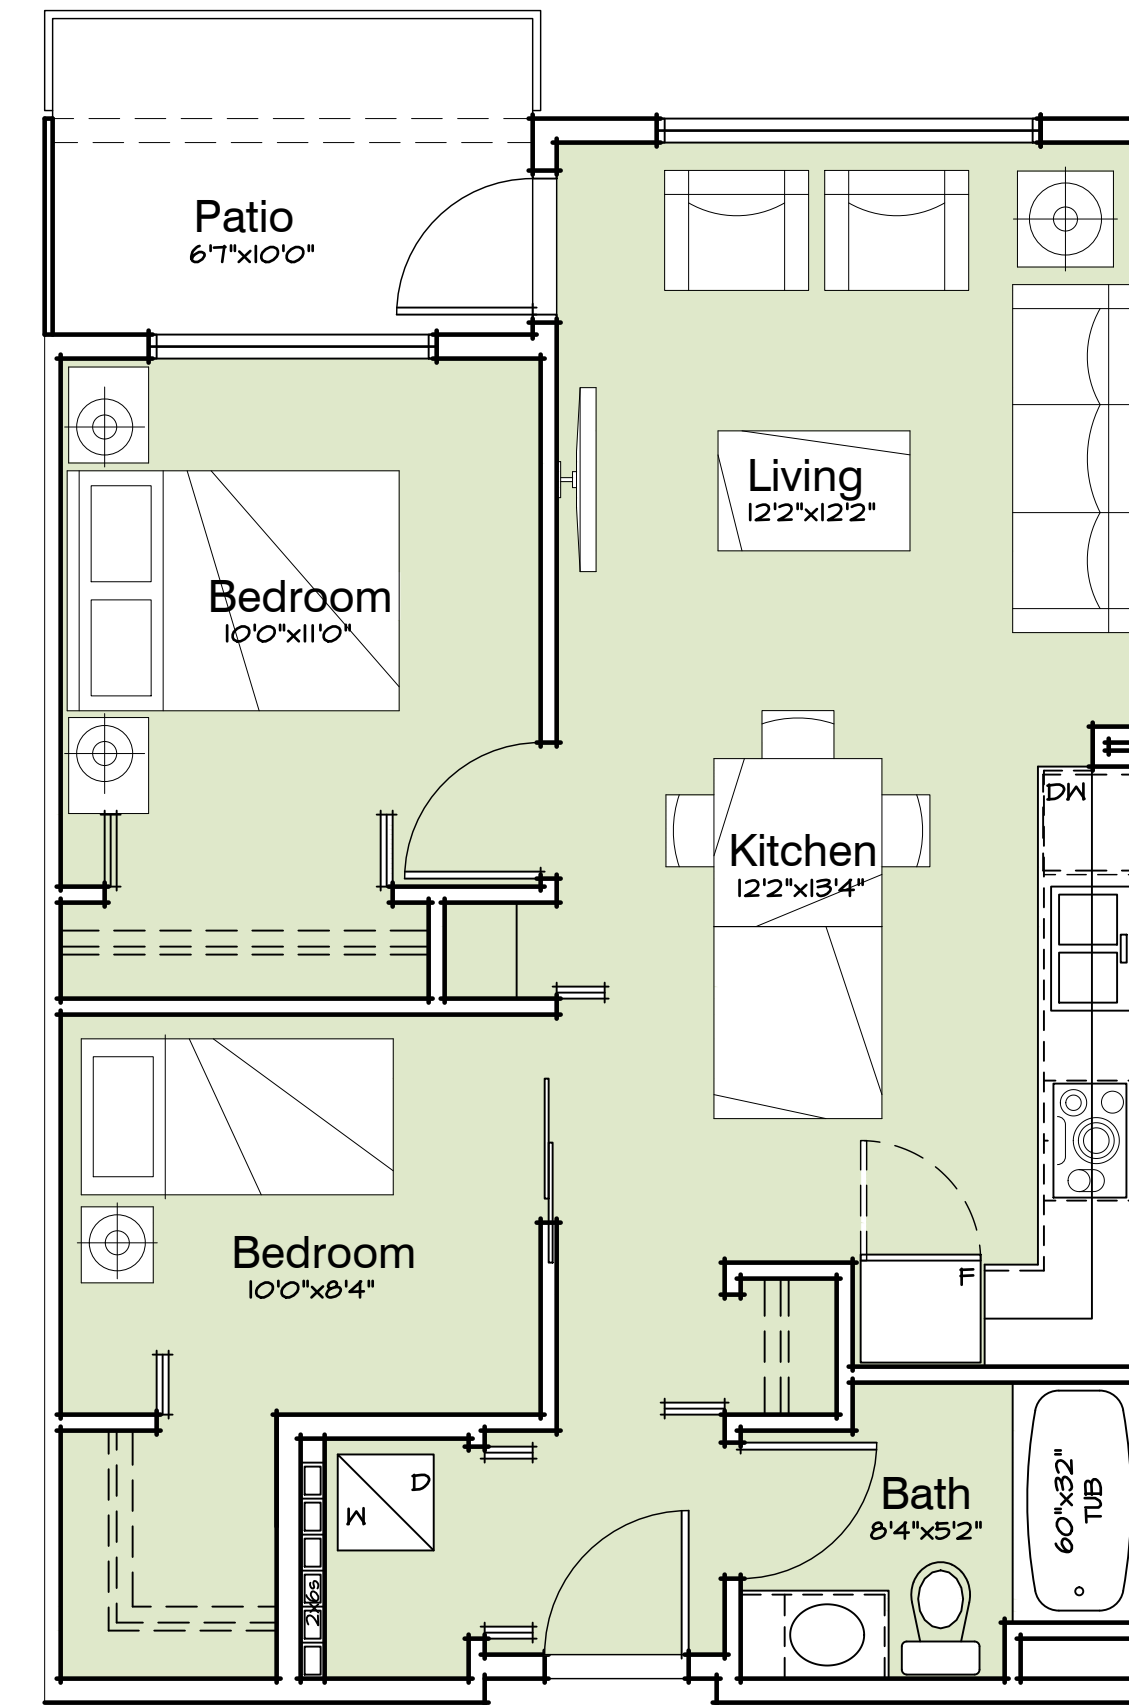

September 23, 2015

Sk-3.4

UBC Properties Trust

LOTS 27/29 ~ WESBROOK PLACE, UBC
BLDG B - 6TH FLOOR PLAN
 September 23, 2015
 Sk-3.5

UBC Properties Trust

LOTS 27/29 ~ WESBROOK PLACE, UBC

BLDG B - ROOF PLAN

September 23, 2015

Sk-3.6

UBC Properties Trust

Unit Type A5

1 Bedroom
Area: 641 sf
23 of 82 units

Unit Type A5 - Alternate

2 Bedroom
Area: 710 sf
17 of 82 Units

Unit Type B - Lower

2 Bedroom
Area: 808 sf
2 of 82 units

Unit Type B

2 Bedroom
Area: 767 sf
4 of 82 units

LOTS 27/29 ~ WESBROOK PLACE, UBC

BLDG B - UNIT PLANS

September 23, 2015

Sk-3.11

UBC Properties Trust

Unit Type B1

2 Bedroom
Area: 926 sf
5 of 82 units

Unit Type B1a

1 Bedroom
Area: 687 sf
1 of 82 units

Unit Type B2

2 Bedroom + Den
Area: 1073 sf
1 of 82 units

Unit Type Ca

2 Bedroom
Area: 851 sf
11 of 82 units

LOTS 27/29 ~ WESBROOK PLACE, UBC