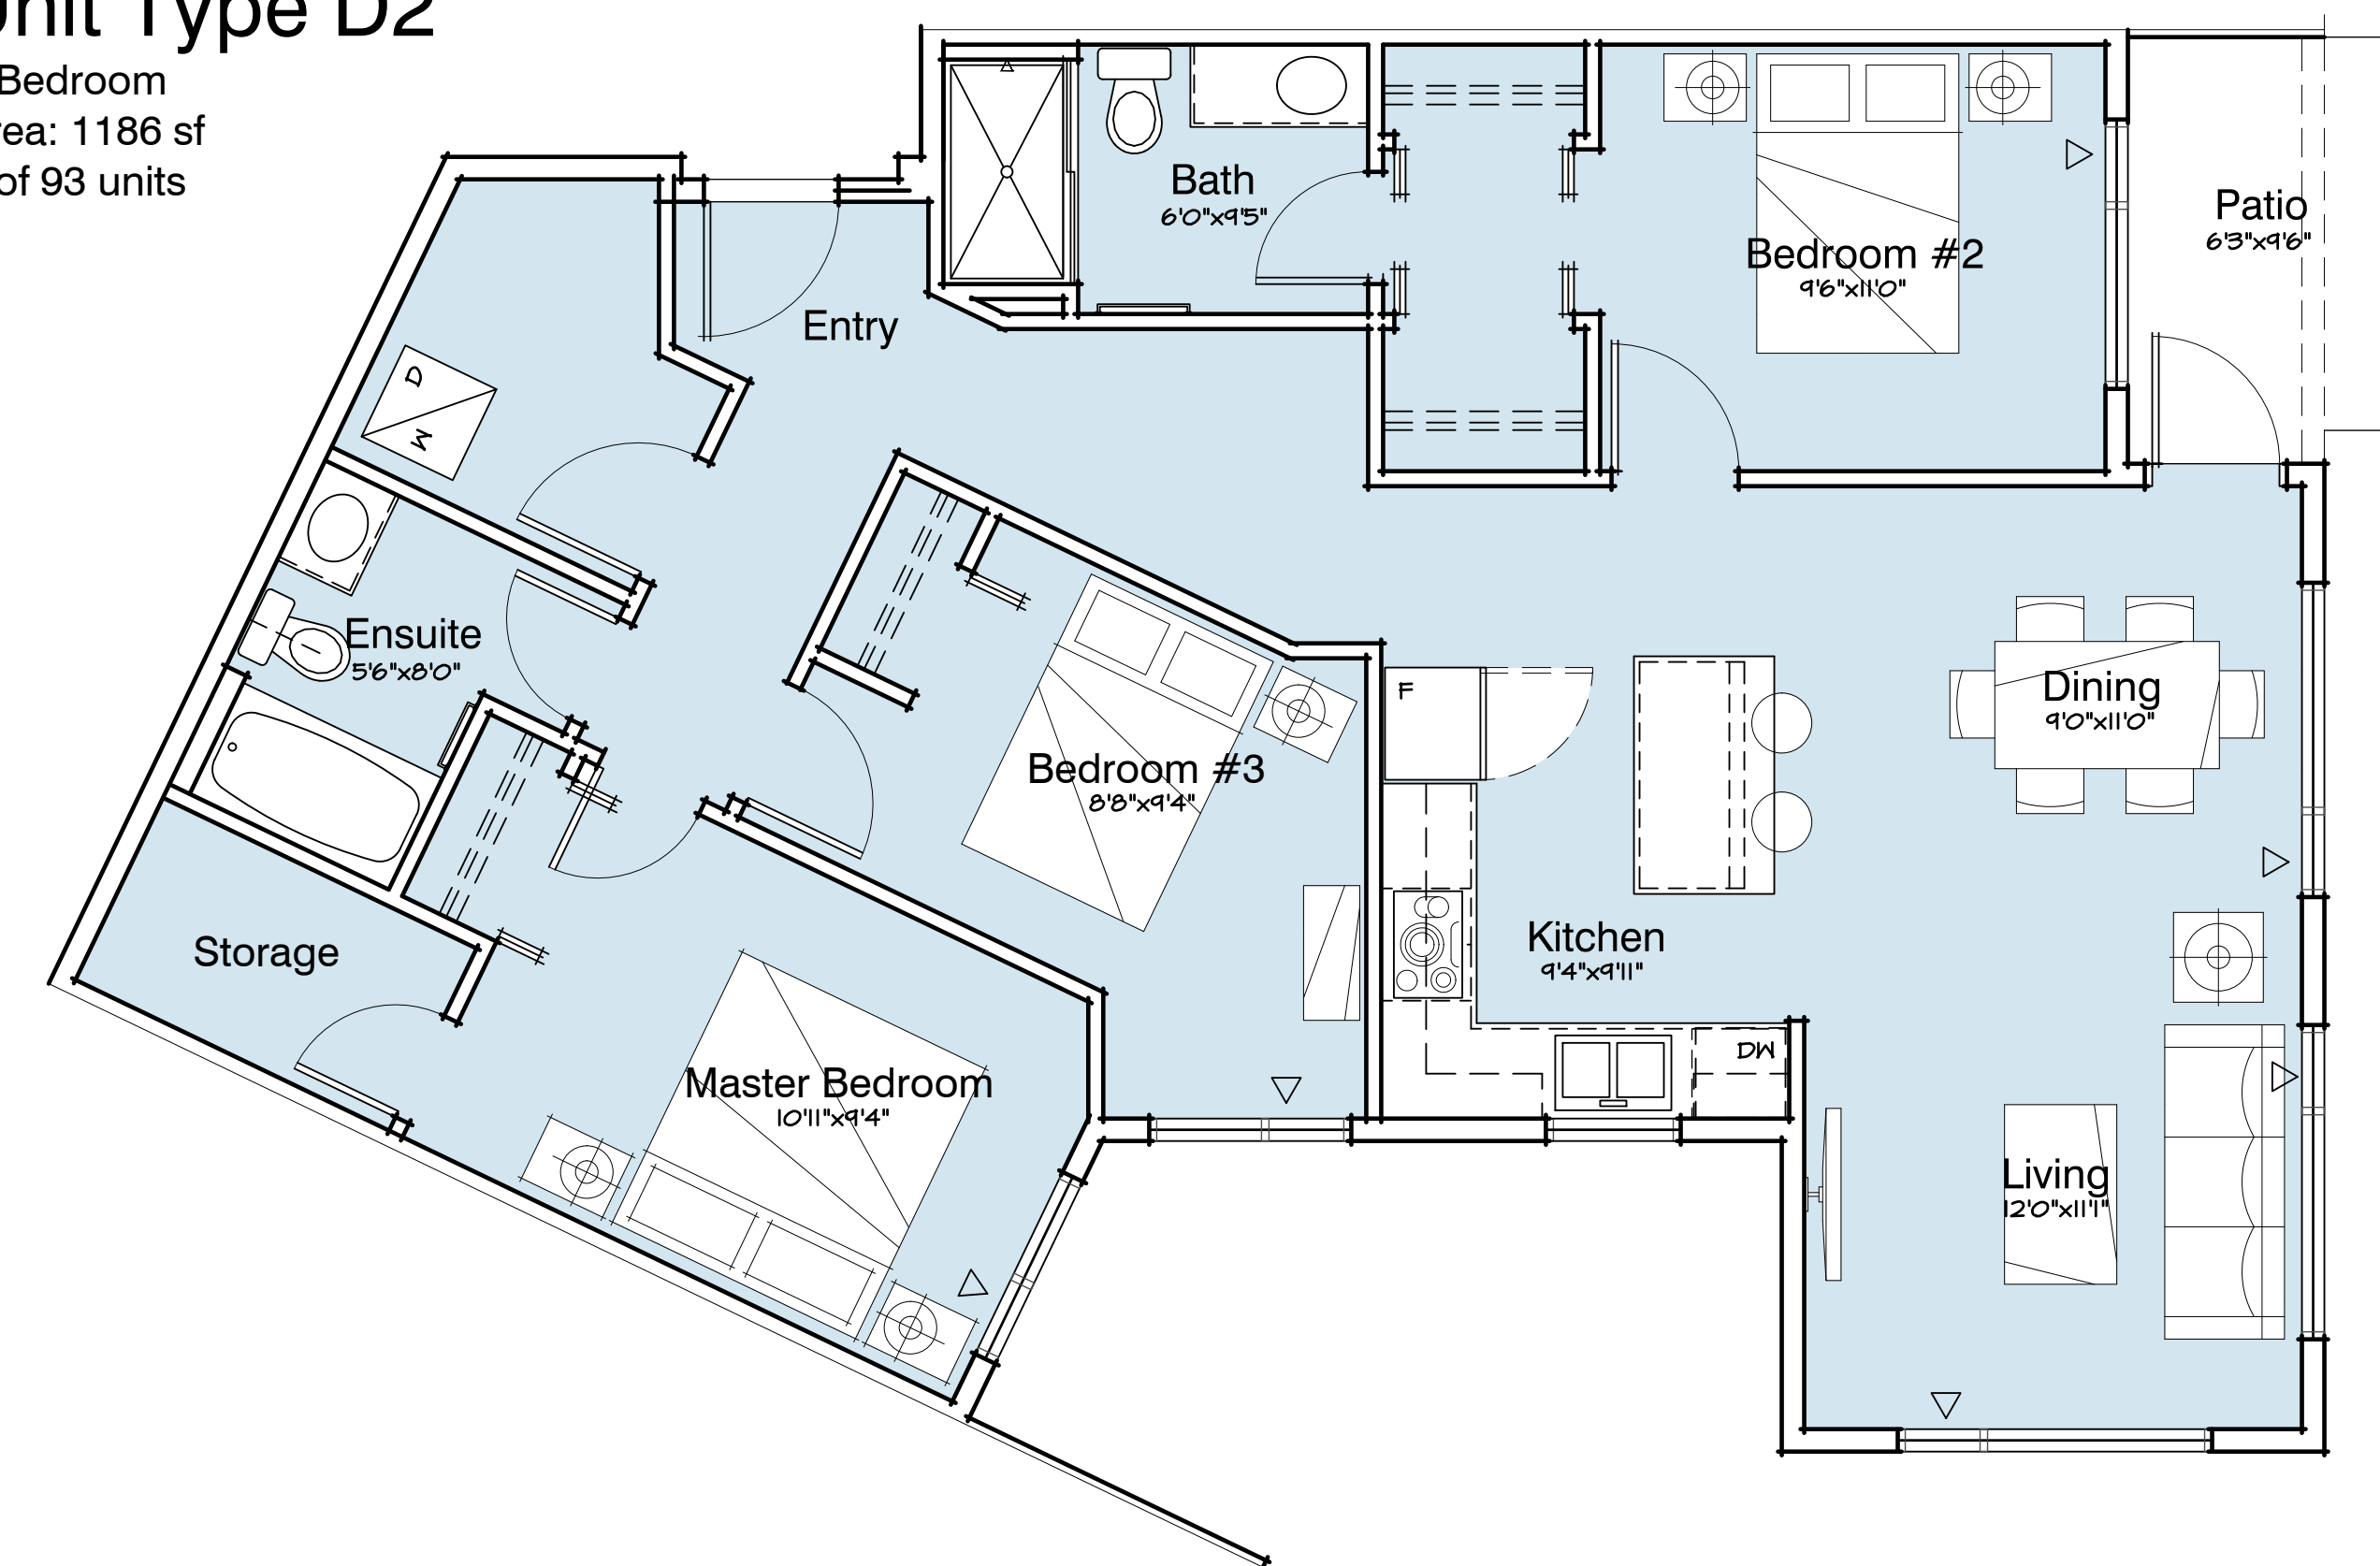

2 Bedroom
Area: 862 sf
5 of 93 units

Unit Type Ca

2 Bedroom
Area: 850 sf
6 of 93 units

LOTS 27/29 ~ WESBROOK PLACE, UBC

BLDG A - UNIT PLANS

September 23, 2015

Sk-2.13

UBC Properties Trust

Unit Type C1

3 Bedroom
Area: 1102 sf
5 of 93 units

Unit Type C1c

3 Bedroom
Area: 1138 sf
6 of 93 units

Unit Type C2

3+ Bedroom
Area: 1246 sf
6 of 93 units

Unit Type D2

3 Bedroom
Area: 1186 sf
6 of 93 units

LOTS 27/29 ~ WESBROOK PLACE, UBC

BLDG A - UNIT PLANS

September 23, 2015

Sk-2.14

UBC Properties Trust

LOTS 27/29 ~ WESBROOK PLACE, UBC
BLDG B - MAIN FLOOR PLAN
 September 23, 2015 Sk-3.0

UBC Properties Trust

LOTS 27/29 ~ WESBROOK PLACE, UBC

BLDG B - 2ND FLOOR PLAN

September 23, 2015

Sk-3.1

UBC Properties Trust

LOTS 27/29 ~ WESBROOK PLACE, UBC

BLDG B - 3RD FLOOR PLAN

September 23, 2015