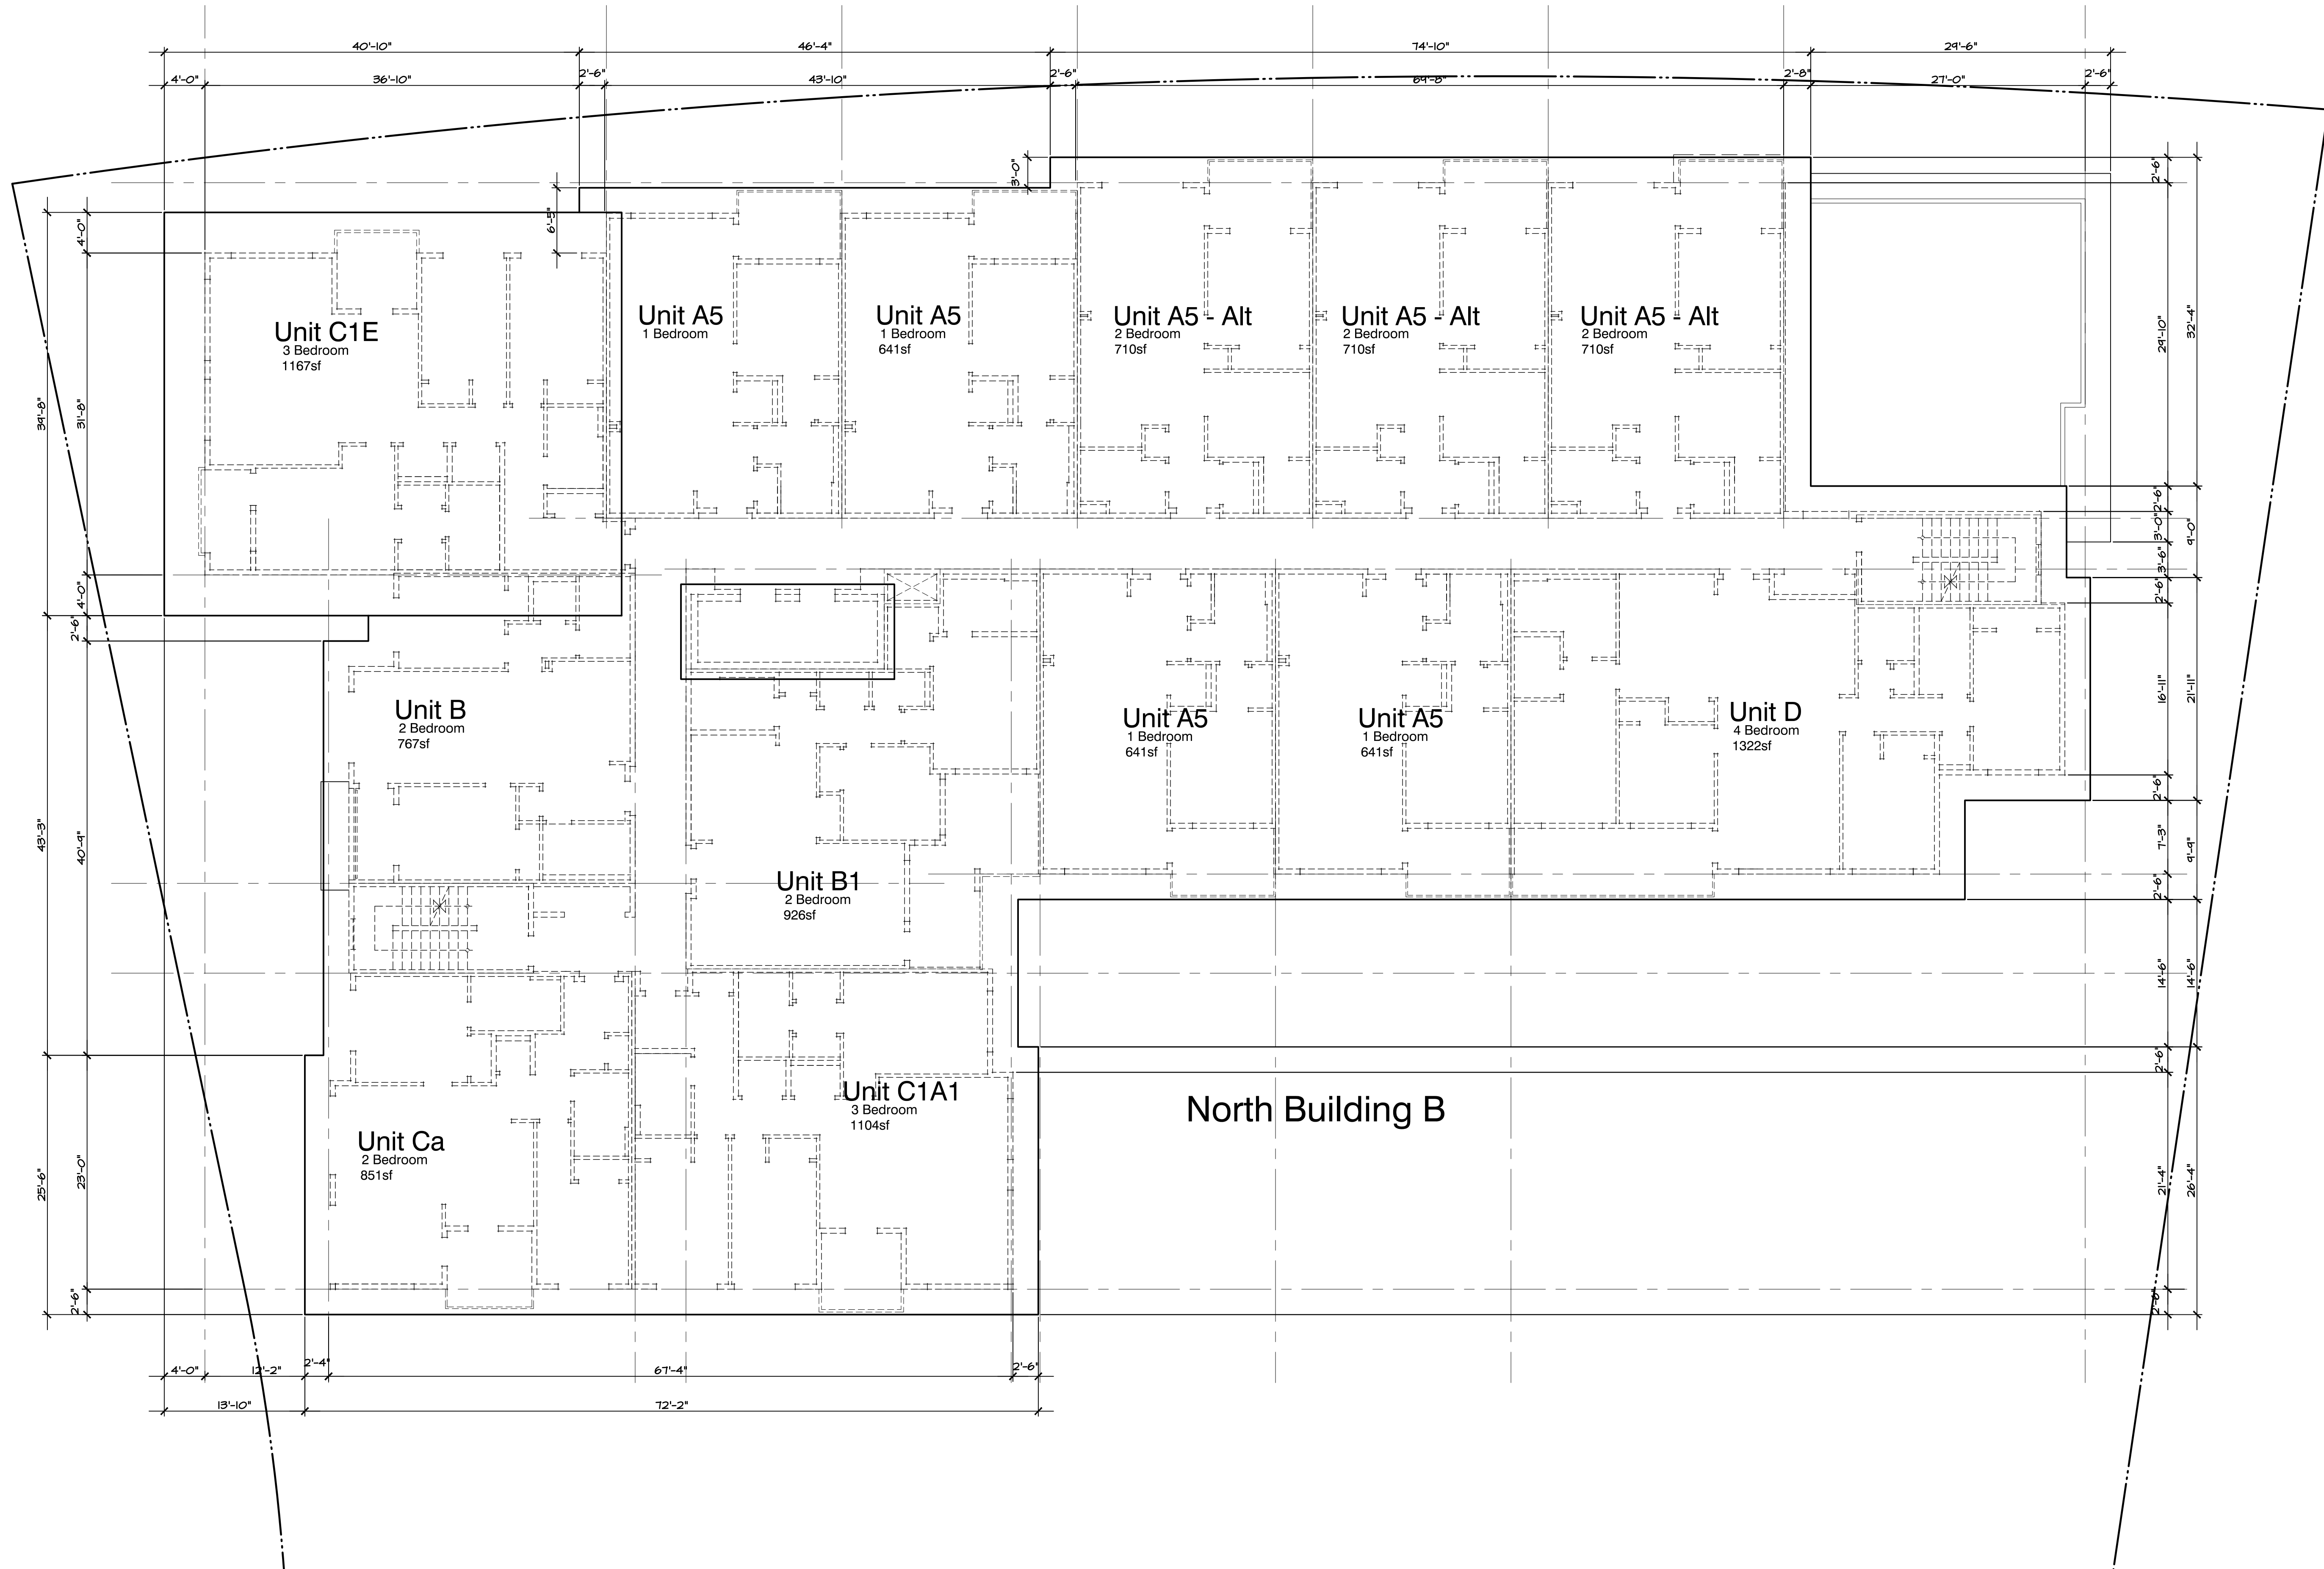

Sk-3.2

UBC Properties Trust

LOTS 27/29 ~ WESBROOK PLACE, UBC

BLDG B - 4TH FLOOR PLAN

September 23, 2015

Sk-3.3

UBC Properties Trust

LOTS 27/29 ~ WESBROOK PLACE, UBC
BLDG B - 5TH FLOOR PLAN

September 23, 2015

Sk-3.4

UBC Properties Trust

LOTS 27/29 ~ WESBROOK PLACE, UBC
BLDG B - 6TH FLOOR PLAN
 September 23, 2015
 Sk-3.5

UBC Properties Trust

LOTS 27/29 ~ WESBROOK PLACE, UBC

BLDG B - ROOF PLAN

September 23, 2015

Unit Type B

2 Bedroom
Area: 767 sf
4 of 82 units

LOTS 27/29 ~ WESBROOK PLACE, UBC

BLDG B - UNIT PLANS

September 23, 2015

Sk-3.11

UBC Properties Trust

Unit Type B1