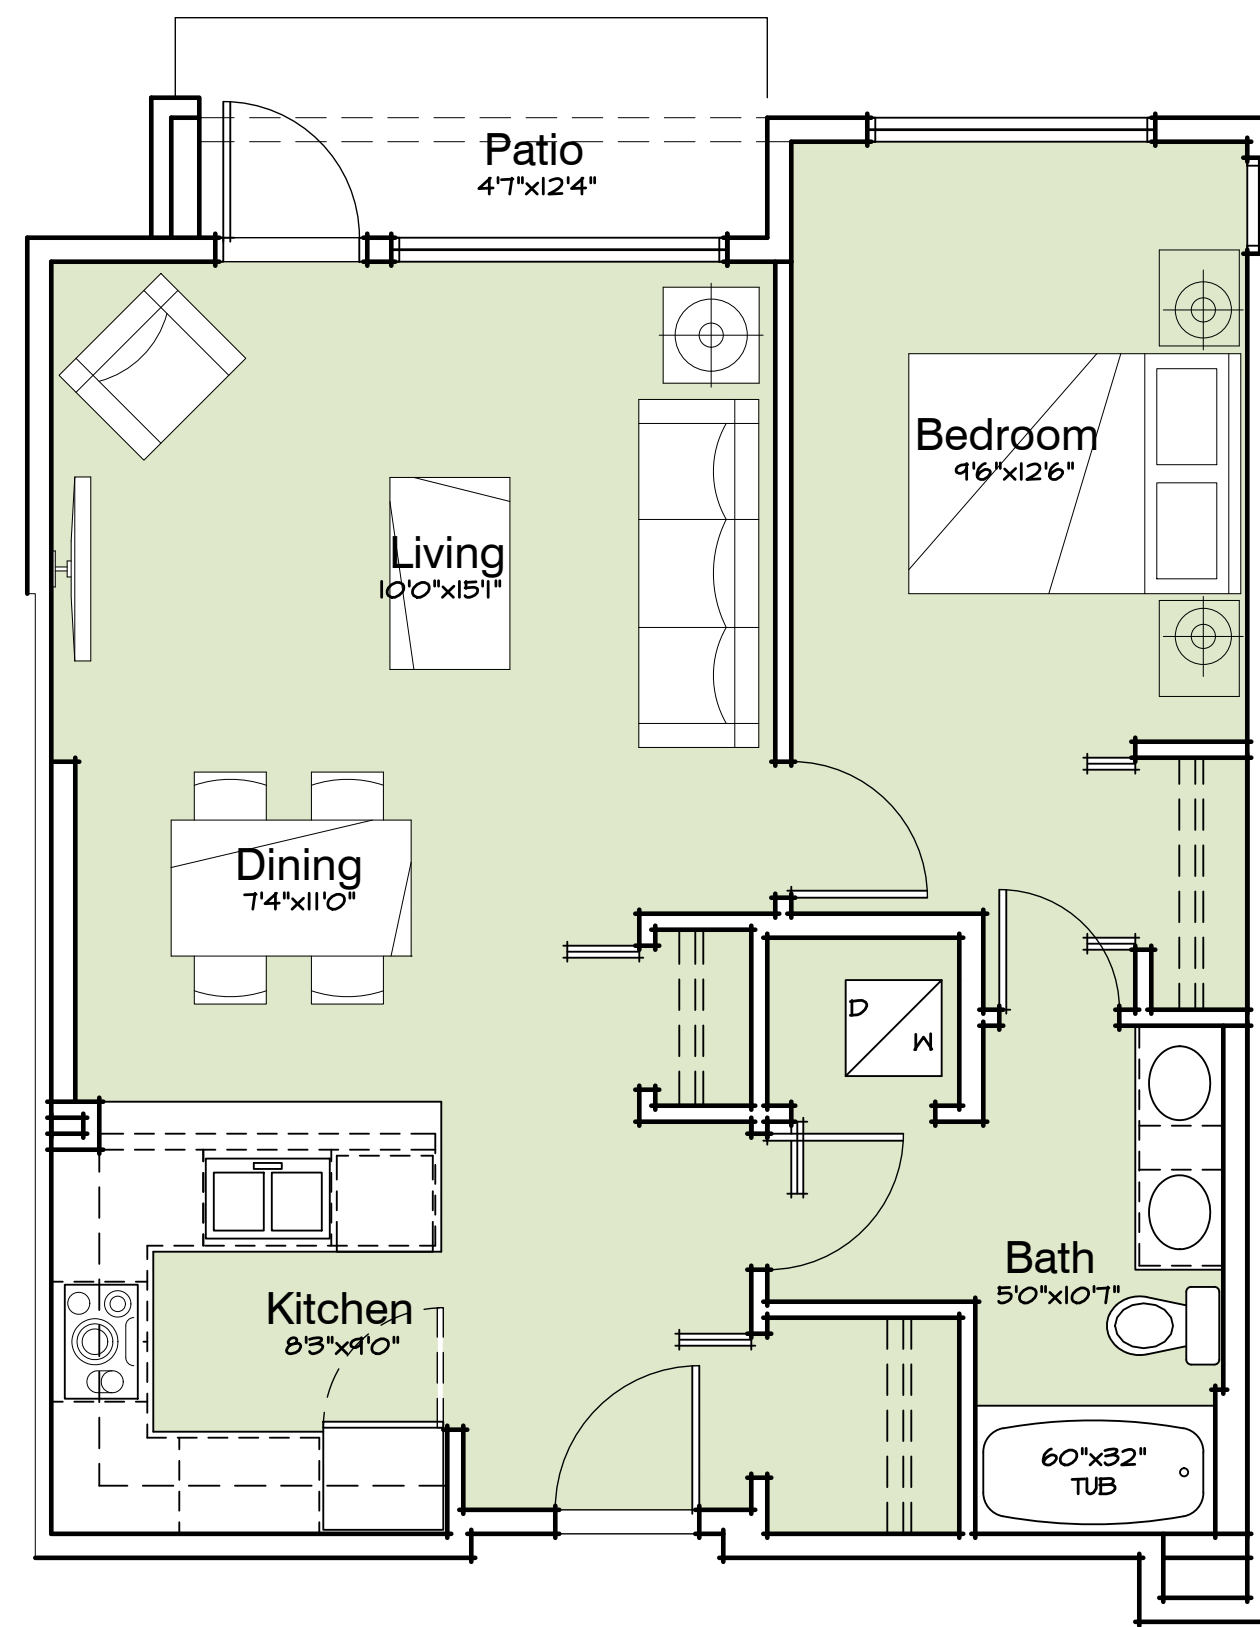

UBC Properties Trust

LOTS 27/29 ~ WESBROOK PLACE, UBC
BLDG A - 5TH FLOOR PLAN

September 23, 2015

Sk-2.4

UBC Properties Trust

South Building A
93 Units

6th 12931 sf

LOTS 27/29 ~ WESBROOK PLACE, UBC
BLDG A - 6TH FLOOR PLAN

September 23, 2015

Sk-2.5

UBC Properties Trust

LOTS 27/29 ~ WESBROOK PLACE, UBC

BLDG A - ROOF PLAN

September 23, 2015

Sk-2.6

UBC Properties Trust

Unit Type A7

1 Bedroom
Area: 730 sf
1 of 93 units

Unit Type B - Lower

2 Bedroom
Area: 808 sf
6 of 93 units

Unit Type A8

1 Bedroom
Area: 730 sf
1 of 93 units

Unit Type B

2 Bedroom
Area: 767 sf
16 of 93 units

LOTS 27/29 ~ WESBROOK PLACE, UBC

BLDG A - UNIT PLANS

September 23, 2015

Sk-2.12

UBC Properties Trust

Unit Type B3

1 Bedroom
Area: 627 sf
11 of 93 units

Unit Type C