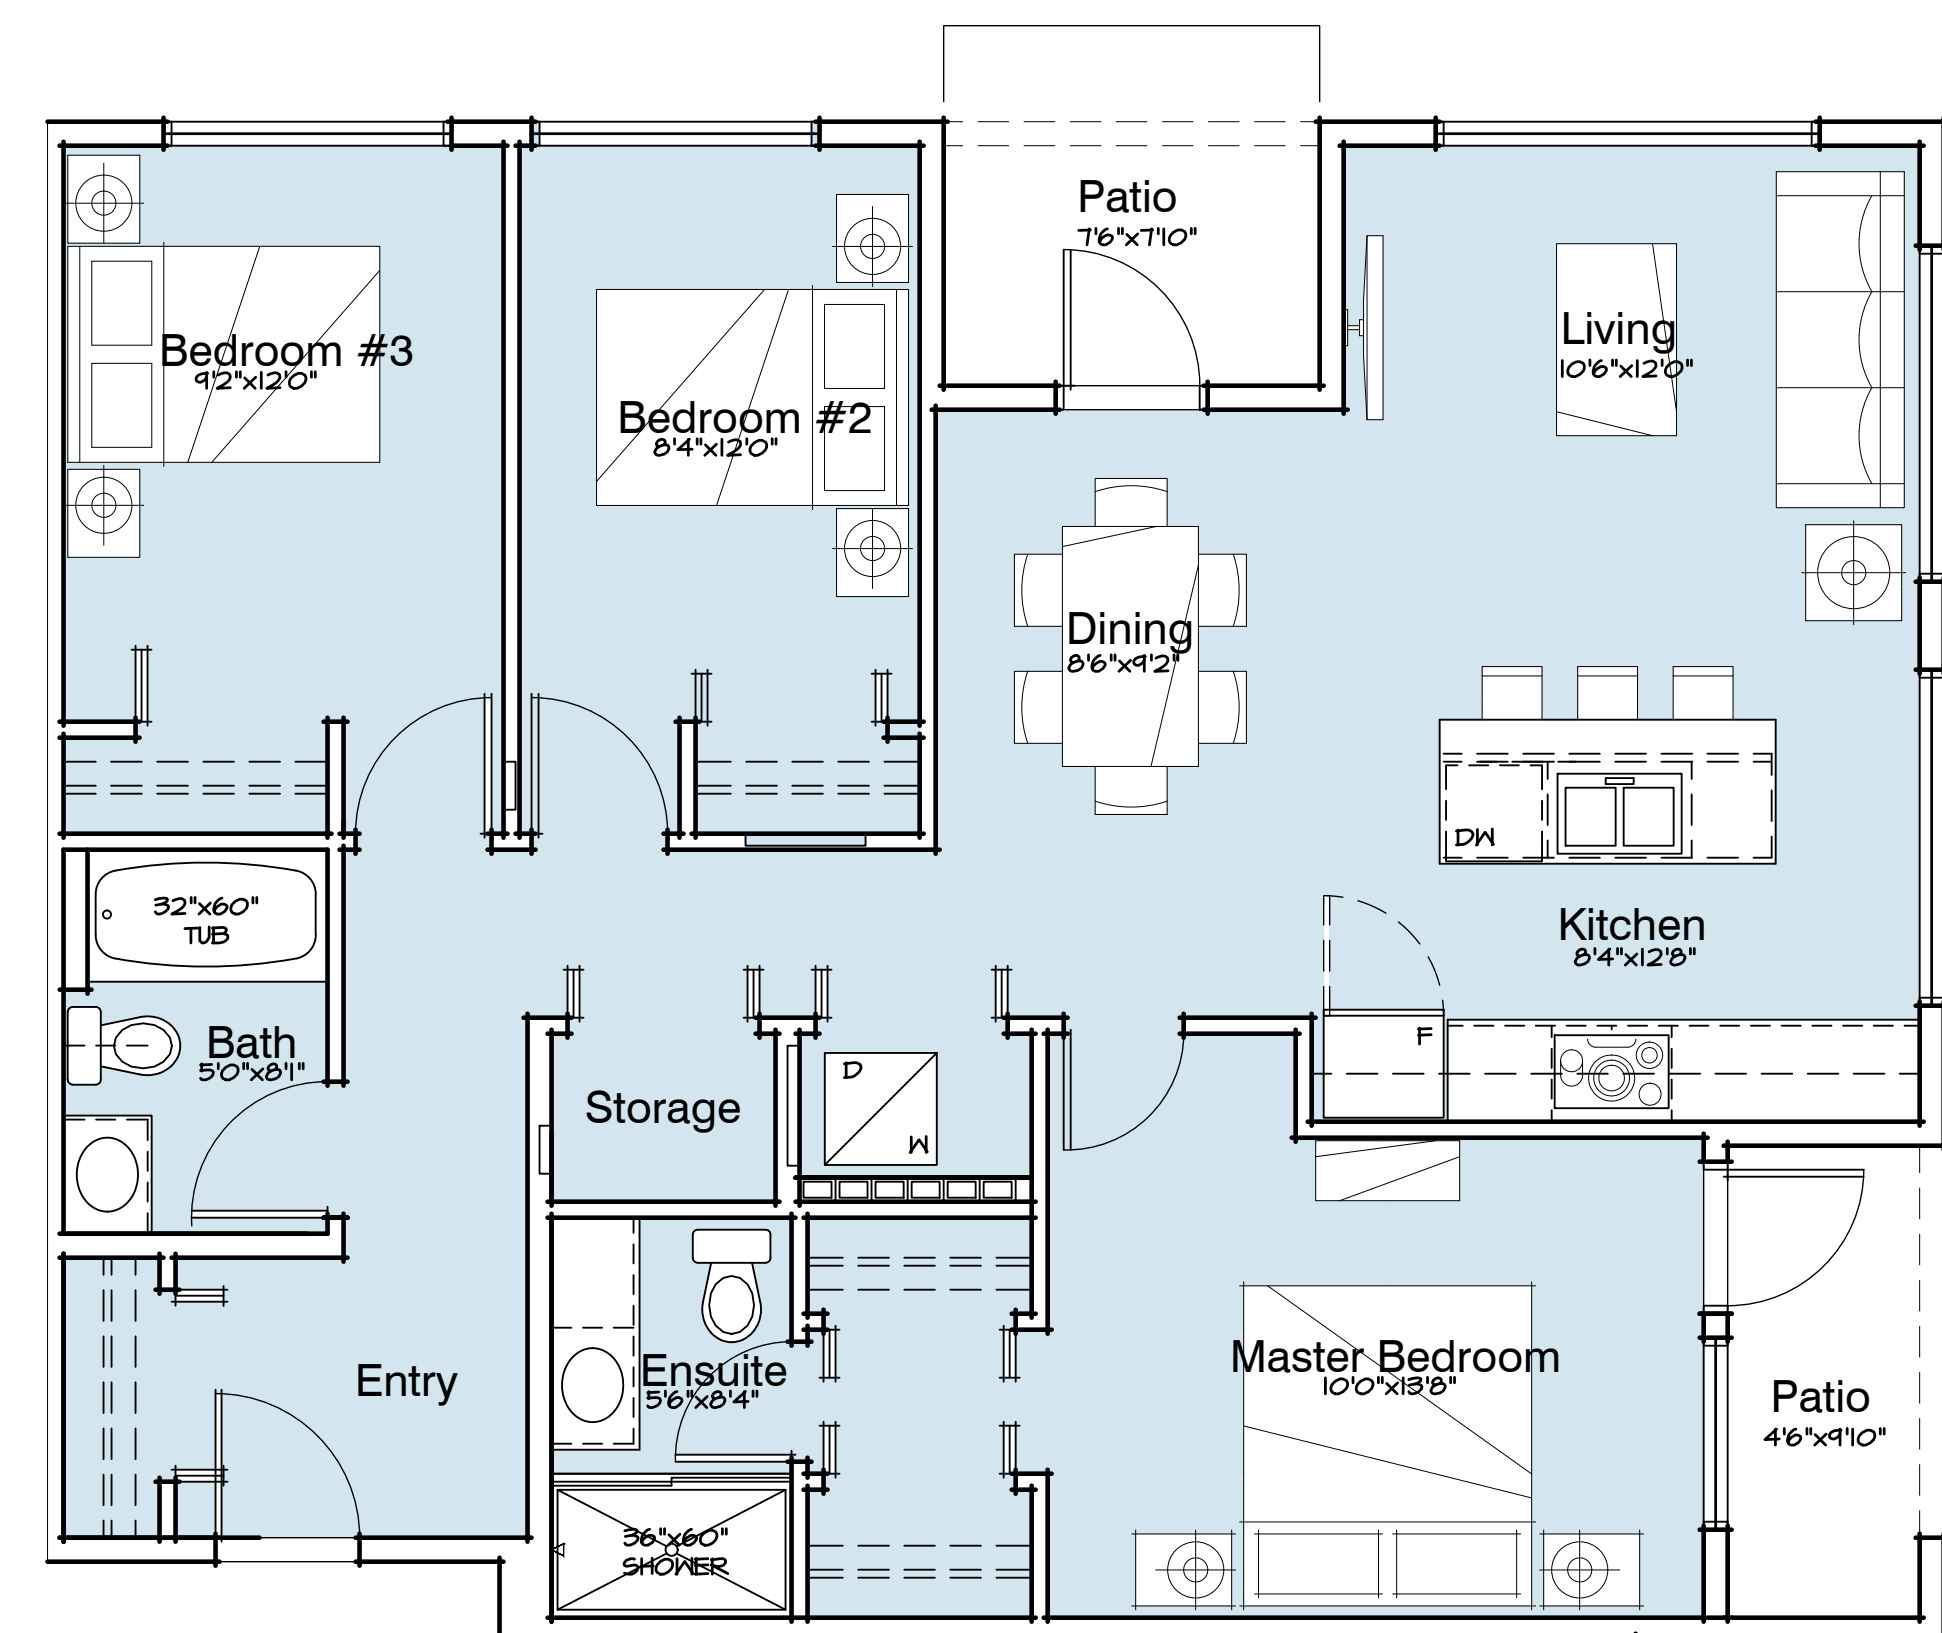

LOTS 27/29 ~ WESBROOK PLACE, UBC

BLDG A - UNIT PLANS

September 23, 2015

Sk-2.12

UBC Properties Trust

Unit Type B3

1 Bedroom
Area: 627 sf
11 of 93 units

Unit Type C

2 Bedroom
Area: 862 sf
5 of 93 units

Unit Type Ca

2 Bedroom
Area: 850 sf
6 of 93 units

LOTS 27/29 ~ WESBROOK PLACE, UBC

BLDG A - UNIT PLANS

September 23, 2015

Sk-2.13

UBC Properties Trust

Unit Type C1

3 Bedroom
Area: 1102 sf
5 of 93 units

Unit Type C1c

3 Bedroom
Area: 1138 sf
6 of 93 units

Unit Type C2

3+ Bedroom
Area: 1246 sf
6 of 93 units

Unit Type D2

3 Bedroom
Area: 1186 sf
6 of 93 units

LOTS 27/29 ~ WESBROOK PLACE, UBC

BLDG A - UNIT PLANS

September 23, 2015

Sk-2.14

UBC Properties Trust

LOTS 27/29 ~ WESBROOK PLACE, UBC
BLDG B - MAIN FLOOR PLAN
 September 23, 2015 Sk-3.0

UBC Properties Trust