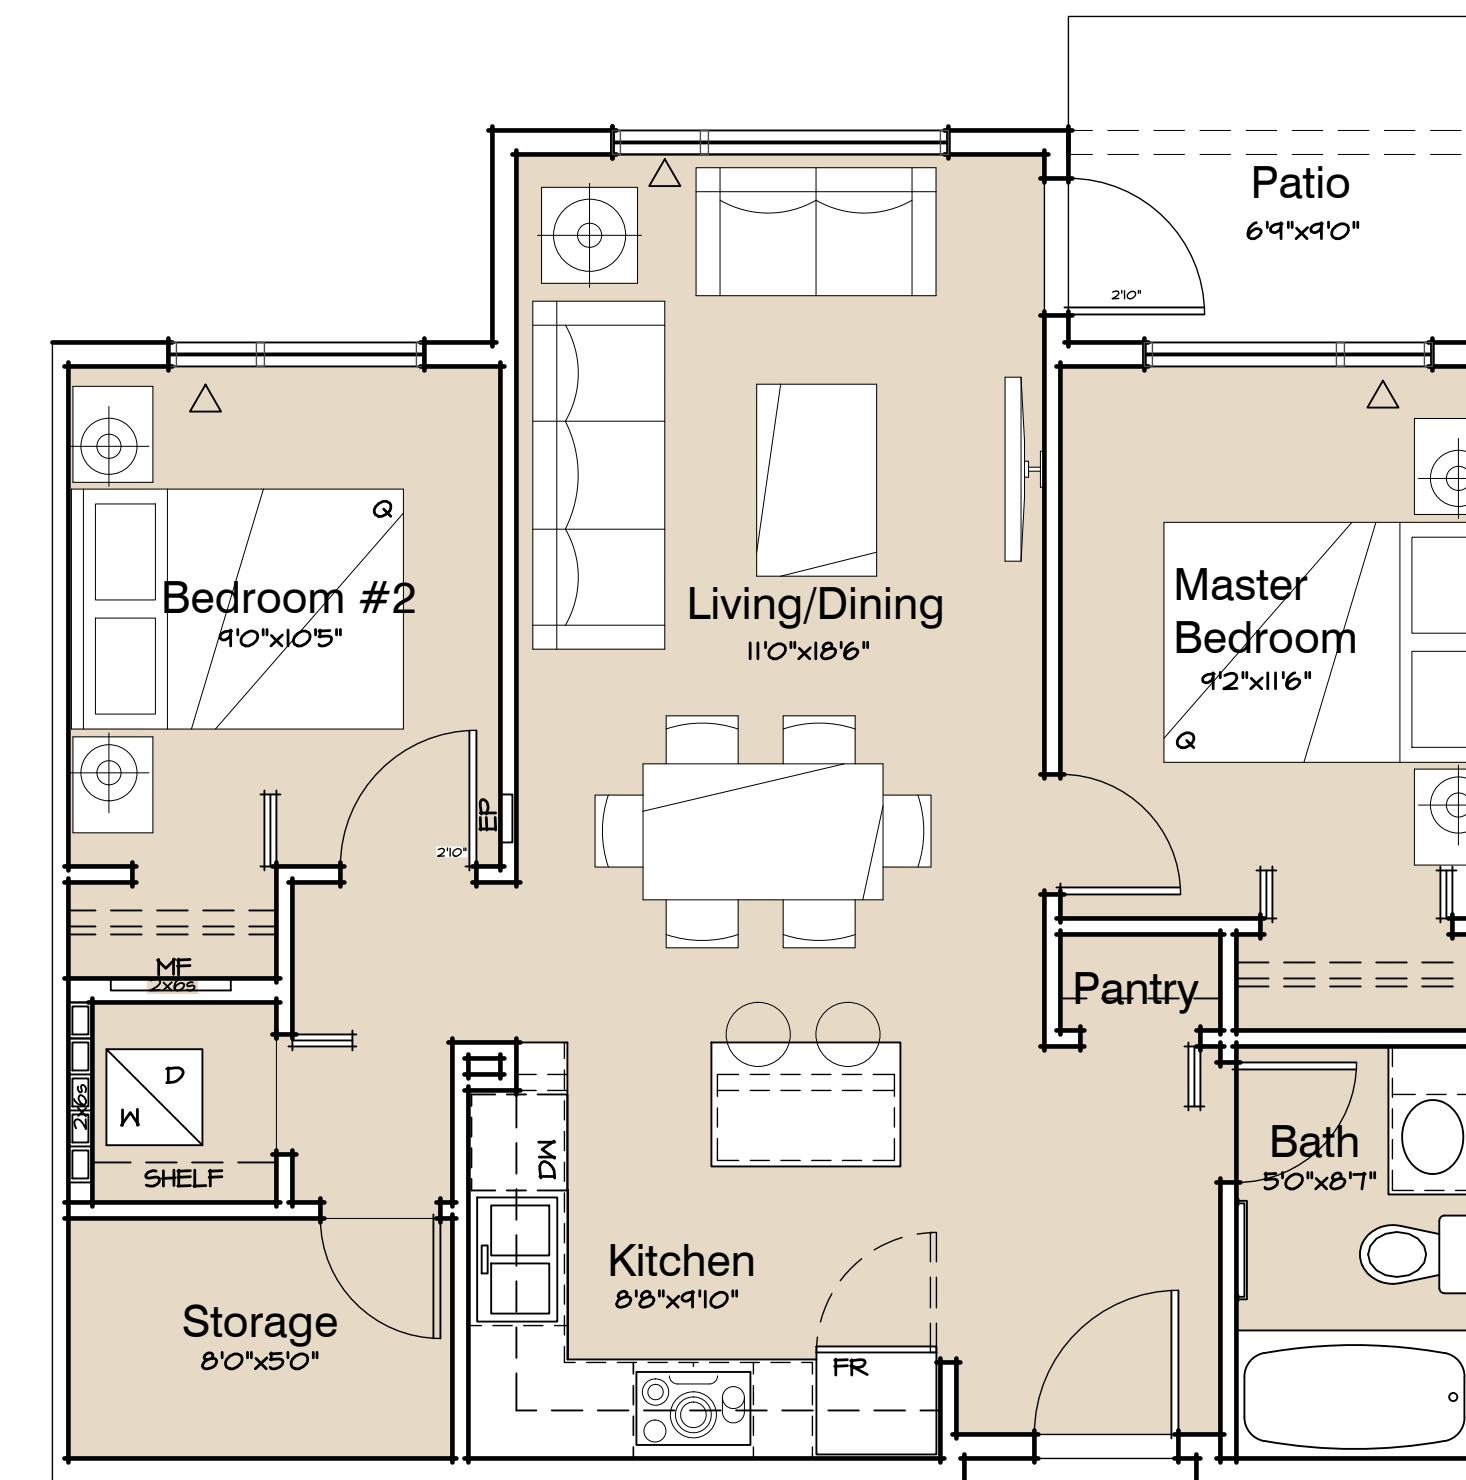

September 23, 2015

Sk-2.5

UBC Properties Trust

LOTS 27/29 ~ WESBROOK PLACE, UBC

BLDG A - ROOF PLAN

September 23, 2015

Sk-2.6

UBC Properties Trust

Unit Type A7

1 Bedroom
Area: 730 sf
1 of 93 units

Unit Type B - Lower

2 Bedroom
Area: 808 sf
6 of 93 units

Unit Type A8

1 Bedroom
Area: 730 sf
1 of 93 units

Unit Type B

2 Bedroom
Area: 767 sf
16 of 93 units

LOTS 27/29 ~ WESBROOK PLACE, UBC

BLDG A - UNIT PLANS

September 23, 2015

Sk-2.12

UBC Properties Trust

Unit Type B3

1 Bedroom
Area: 627 sf
11 of 93 units

Unit Type C

2 Bedroom
Area: 862 sf
5 of 93 units

Unit Type Ca

2 Bedroom
Area: 850 sf
6 of 93 units

LOTS 27/29 ~ WESBROOK PLACE, UBC

BLDG A - UNIT PLANS

September 23, 2015

Sk-2.13

UBC Properties Trust