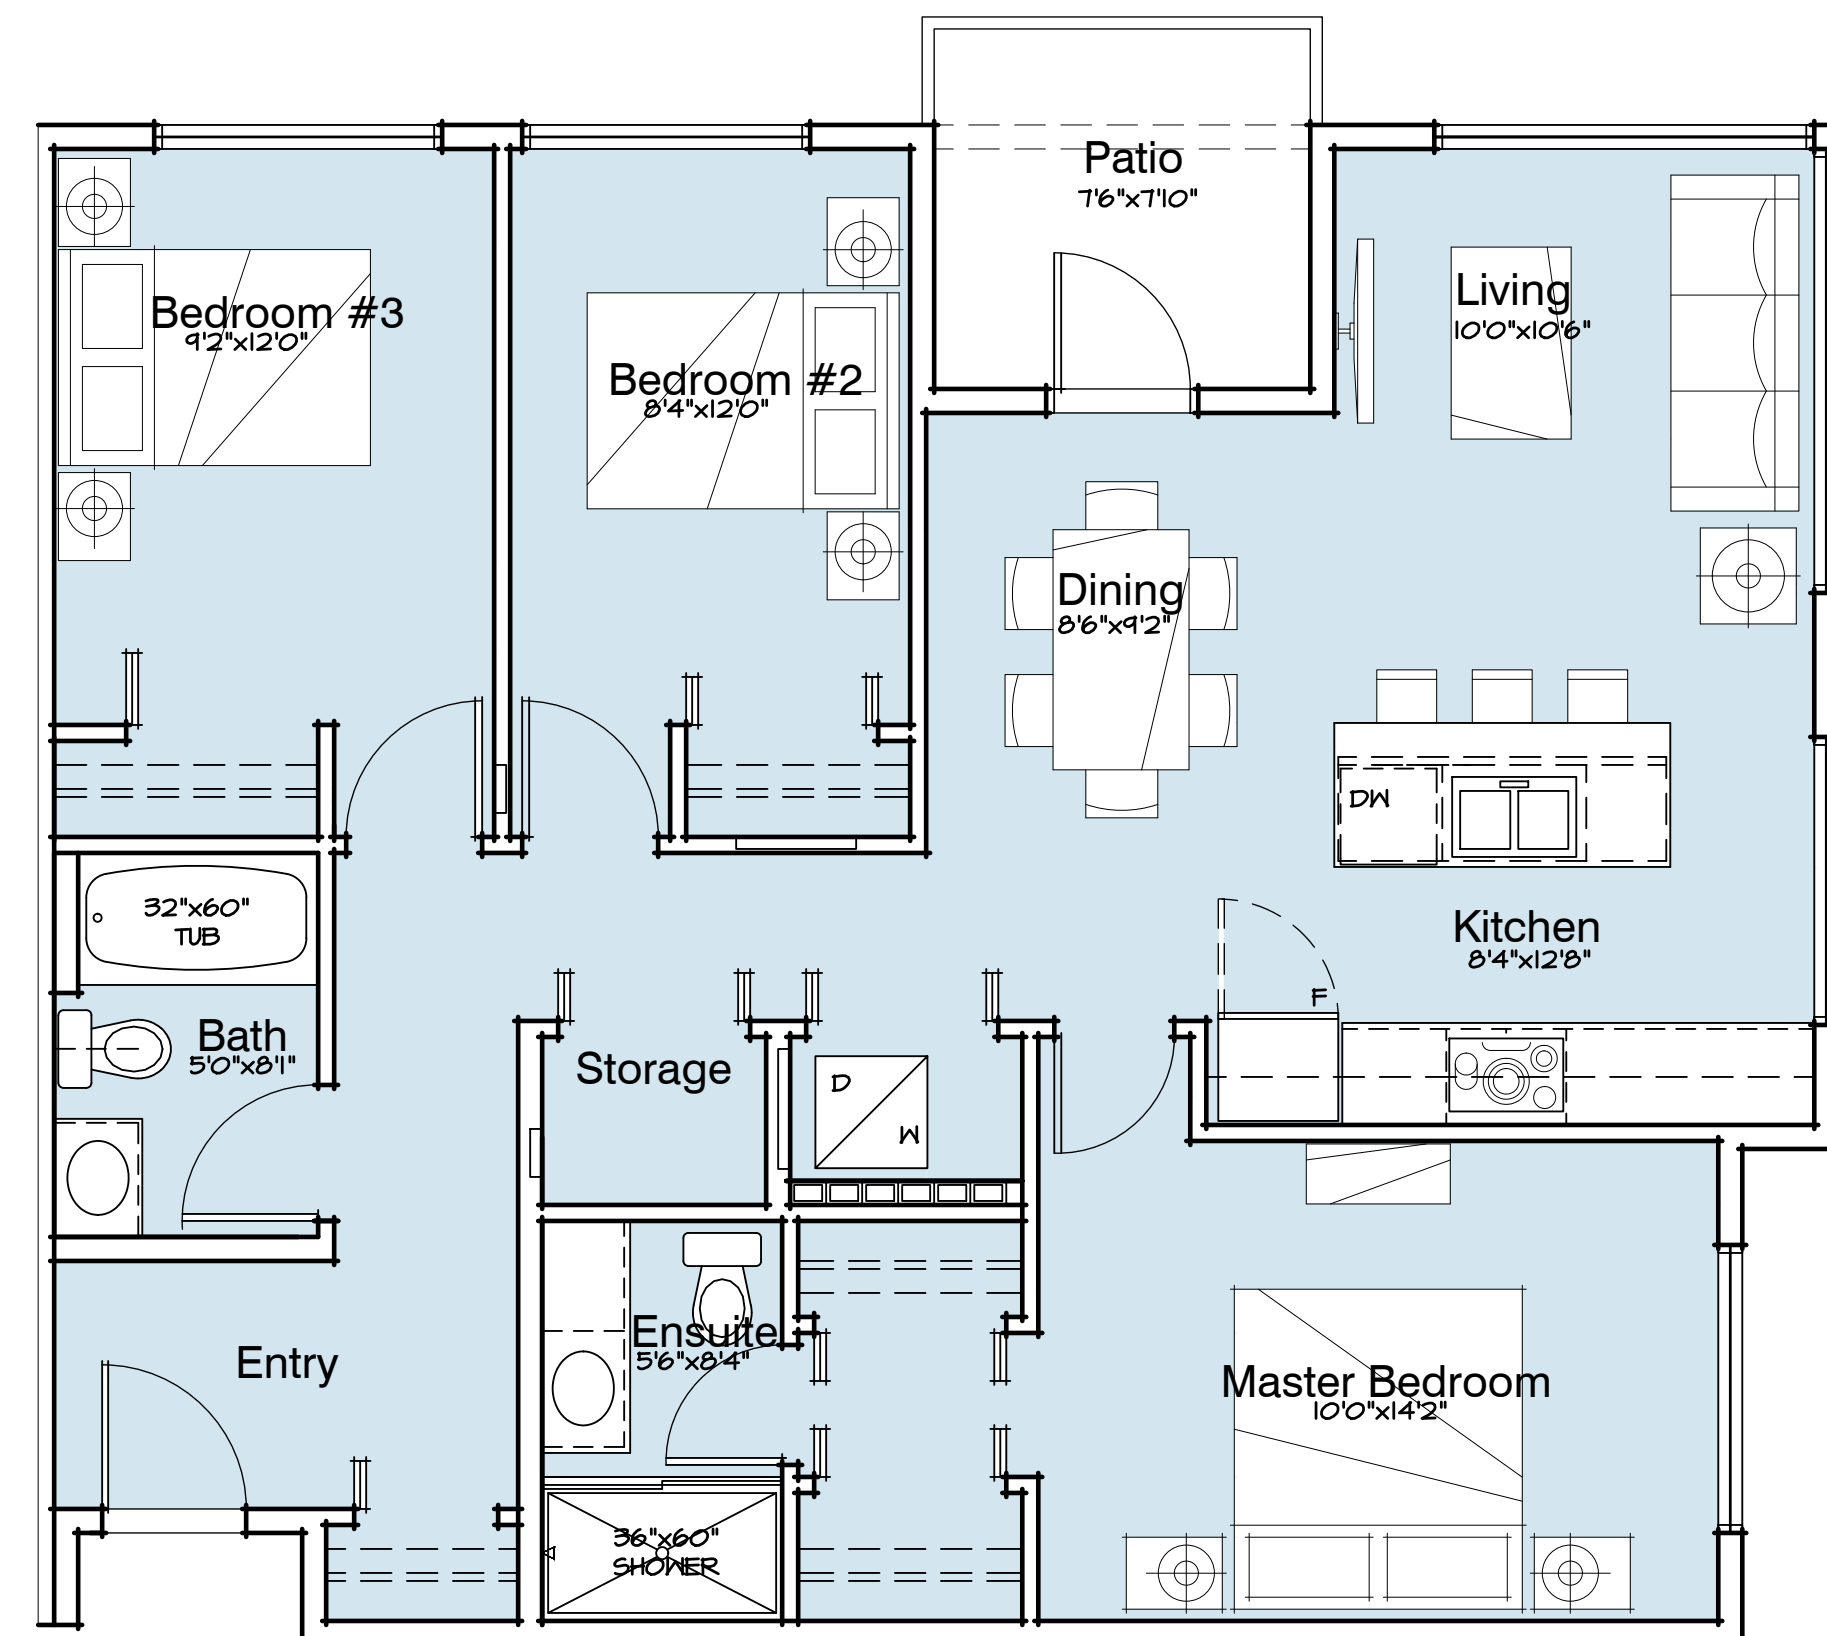

Unit Type B

2 Bedroom
Area: 767 sf
4 of 82 units

LOTS 27/29 ~ WESBROOK PLACE, UBC

BLDG B - UNIT PLANS

September 23, 2015

Sk-3.11

UBC Properties Trust

Unit Type B1

2 Bedroom
Area: 926 sf
5 of 82 units

Unit Type B1a

1 Bedroom
Area: 687 sf
1 of 82 units

Unit Type B2

2 Bedroom + Den
Area: 1073 sf
1 of 82 units

Unit Type Ca

2 Bedroom
Area: 851 sf
11 of 82 units

LOTS 27/29 ~ WESBROOK PLACE, UBC

BLDG B - UNIT PLANS

September 23, 2015

Sk-3.12

UBC Properties Trust

Unit Type C1a1

3 Bedroom
Area: 1104 sf
6 of 82 units

Unit Type C1e

3 Bedroom
Area: 1167 sf
6 of 82 units

Unit Type D

4 Bedroom
Area: 1322 sf
6 of 82 units

LOTS 27/29 ~ WESBROOK PLACE, UBC

BLDG B - UNIT PLANS

September 23, 2015

Sk-3.13

UBC Properties Trust