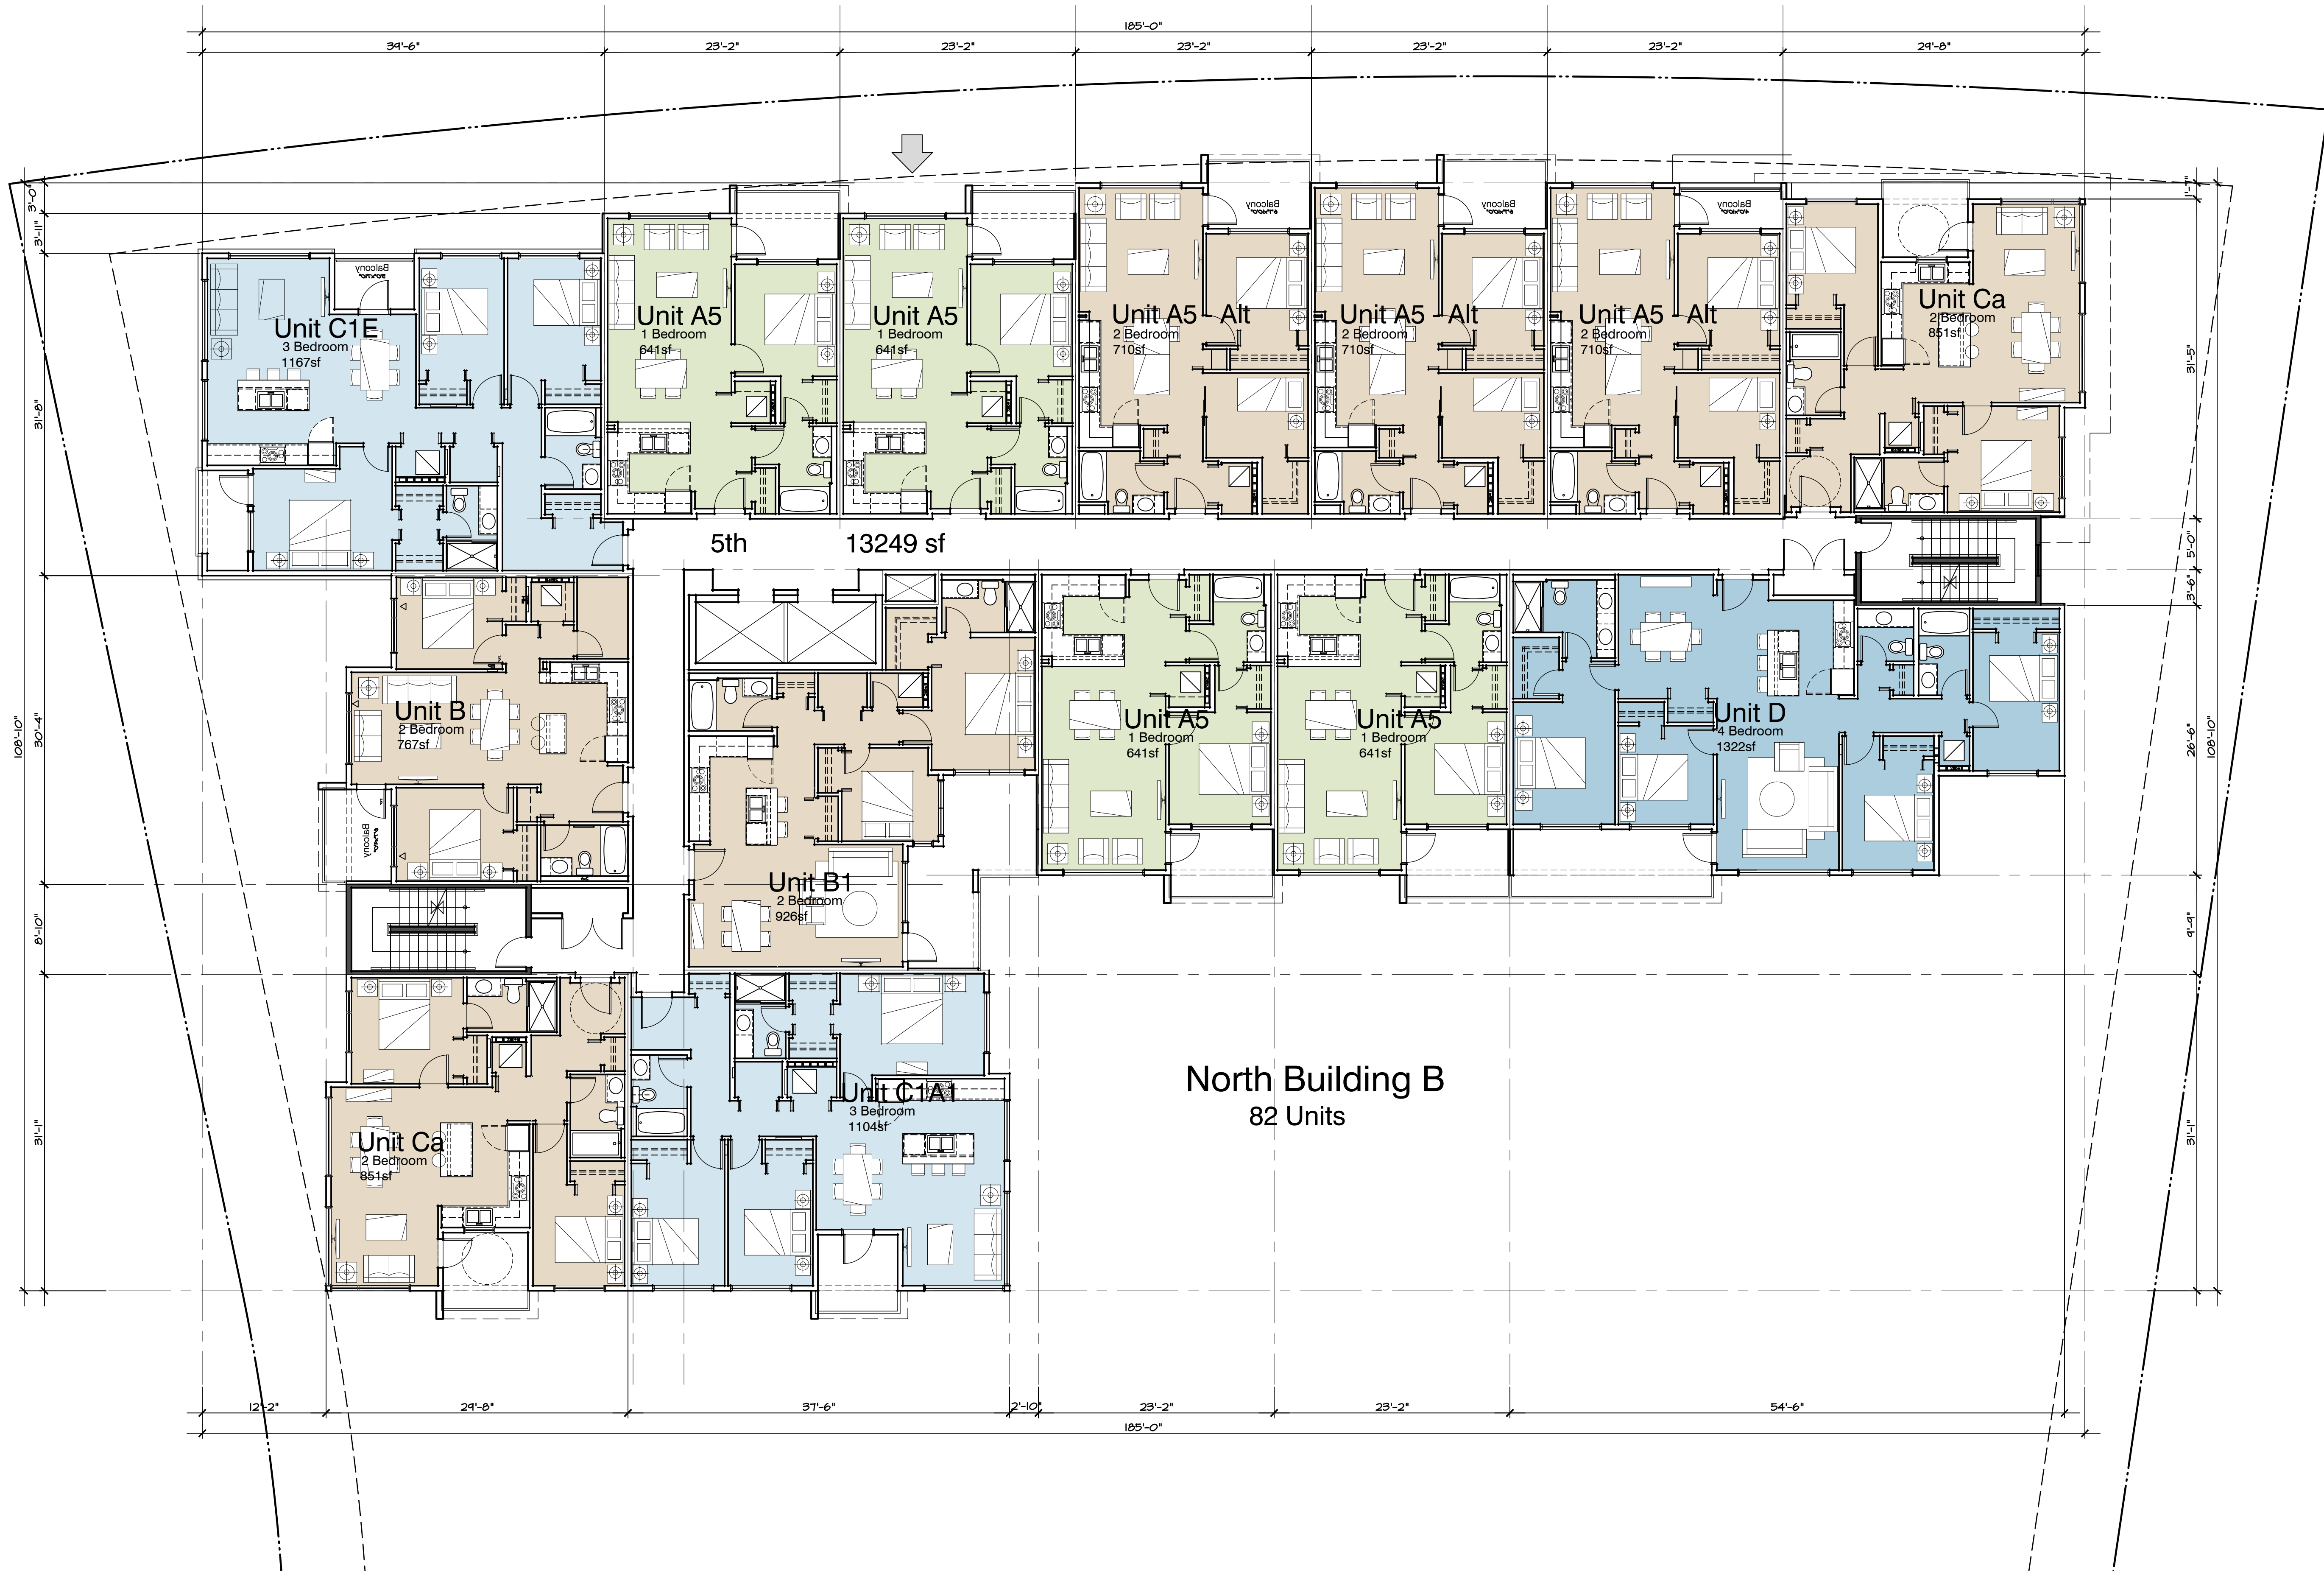

LOTS 27/29 ~ WESBROOK PLACE, UBC

BLDG B - 2ND FLOOR PLAN

September 23, 2015

Sk-3.1

UBC Properties Trust

LOTS 27/29 ~ WESBROOK PLACE, UBC

BLDG B - 3RD FLOOR PLAN

September 23, 2015

Sk-3.2

UBC Properties Trust

LOTS 27/29 ~ WESBROOK PLACE, UBC

BLDG B - 4TH FLOOR PLAN

September 23, 2015

Sk-3.3

UBC Properties Trust

LOTS 27/29 ~ WESBROOK PLACE, UBC
BLDG B - 5TH FLOOR PLAN

September 23, 2015

Sk-3.4

UBC Properties Trust

LOTS 27/29 ~ WESBROOK PLACE, UBC
BLDG B - 6TH FLOOR PLAN
 September 23, 2015
 Sk-3.5

UBC Properties Trust

LOTS 27/29 ~ WESBROOK PLACE, UBC

BLDG B - ROOF PLAN

September 23, 2015