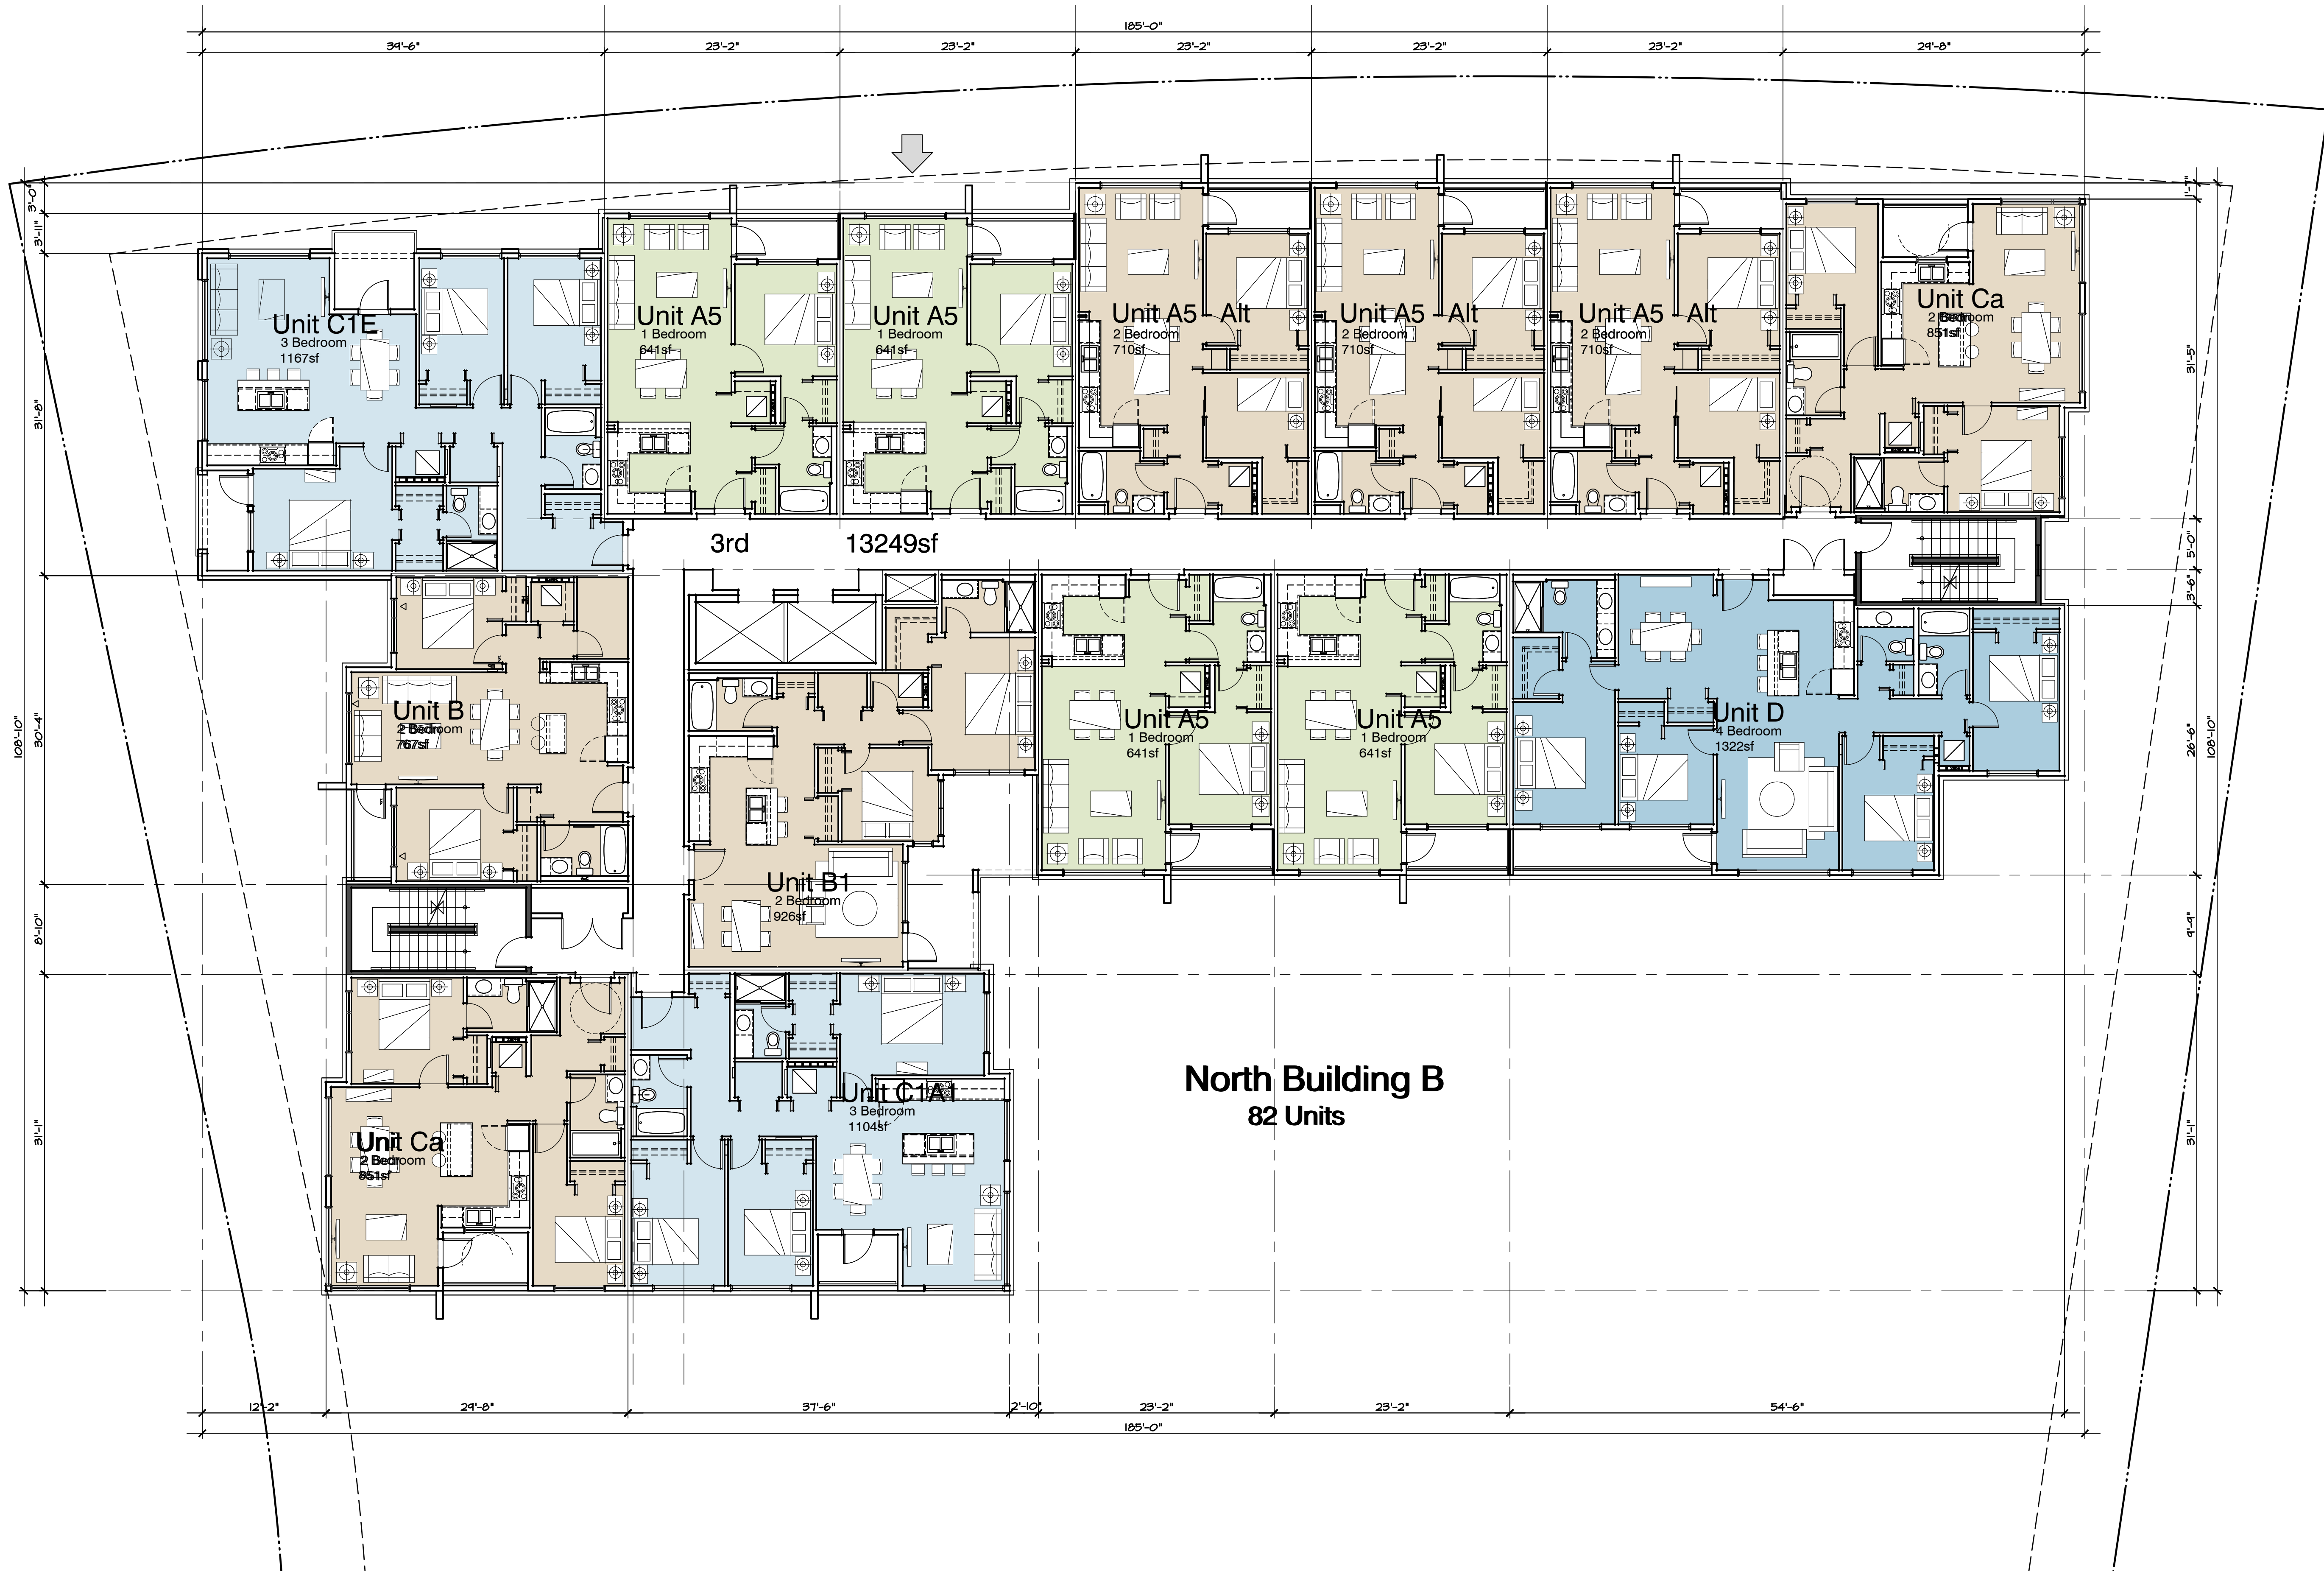

LOTS 27/29 ~ WESBROOK PLACE, UBC

BLDG A - UNIT PLANS

September 23, 2015

Sk-2.14

UBC Properties Trust

LOTS 27/29 ~ WESBROOK PLACE, UBC
BLDG B - MAIN FLOOR PLAN
 September 23, 2015 Sk-3.0

UBC Properties Trust

LOTS 27/29 ~ WESBROOK PLACE, UBC

BLDG B - 2ND FLOOR PLAN

September 23, 2015

Sk-3.1

UBC Properties Trust

LOTS 27/29 ~ WESBROOK PLACE, UBC

BLDG B - 3RD FLOOR PLAN

September 23, 2015

Sk-3.2

UBC Properties Trust

LOTS 27/29 ~ WESBROOK PLACE, UBC

BLDG B - 4TH FLOOR PLAN

September 23, 2015

Sk-3.3

UBC Properties Trust

LOTS 27/29 ~ WESBROOK PLACE, UBC
BLDG B - 5TH FLOOR PLAN

September 23, 2015

Sk-3.4

UBC Properties Trust

LOTS 27/29 ~ WESBROOK PLACE, UBC
BLDG B - 6TH FLOOR PLAN
 September 23, 2015
 Sk-3.5

UBC Properties Trust

LOTS 27/29 ~ WESBROOK PLACE, UBC

BLDG B - ROOF PLAN

September 23, 2015