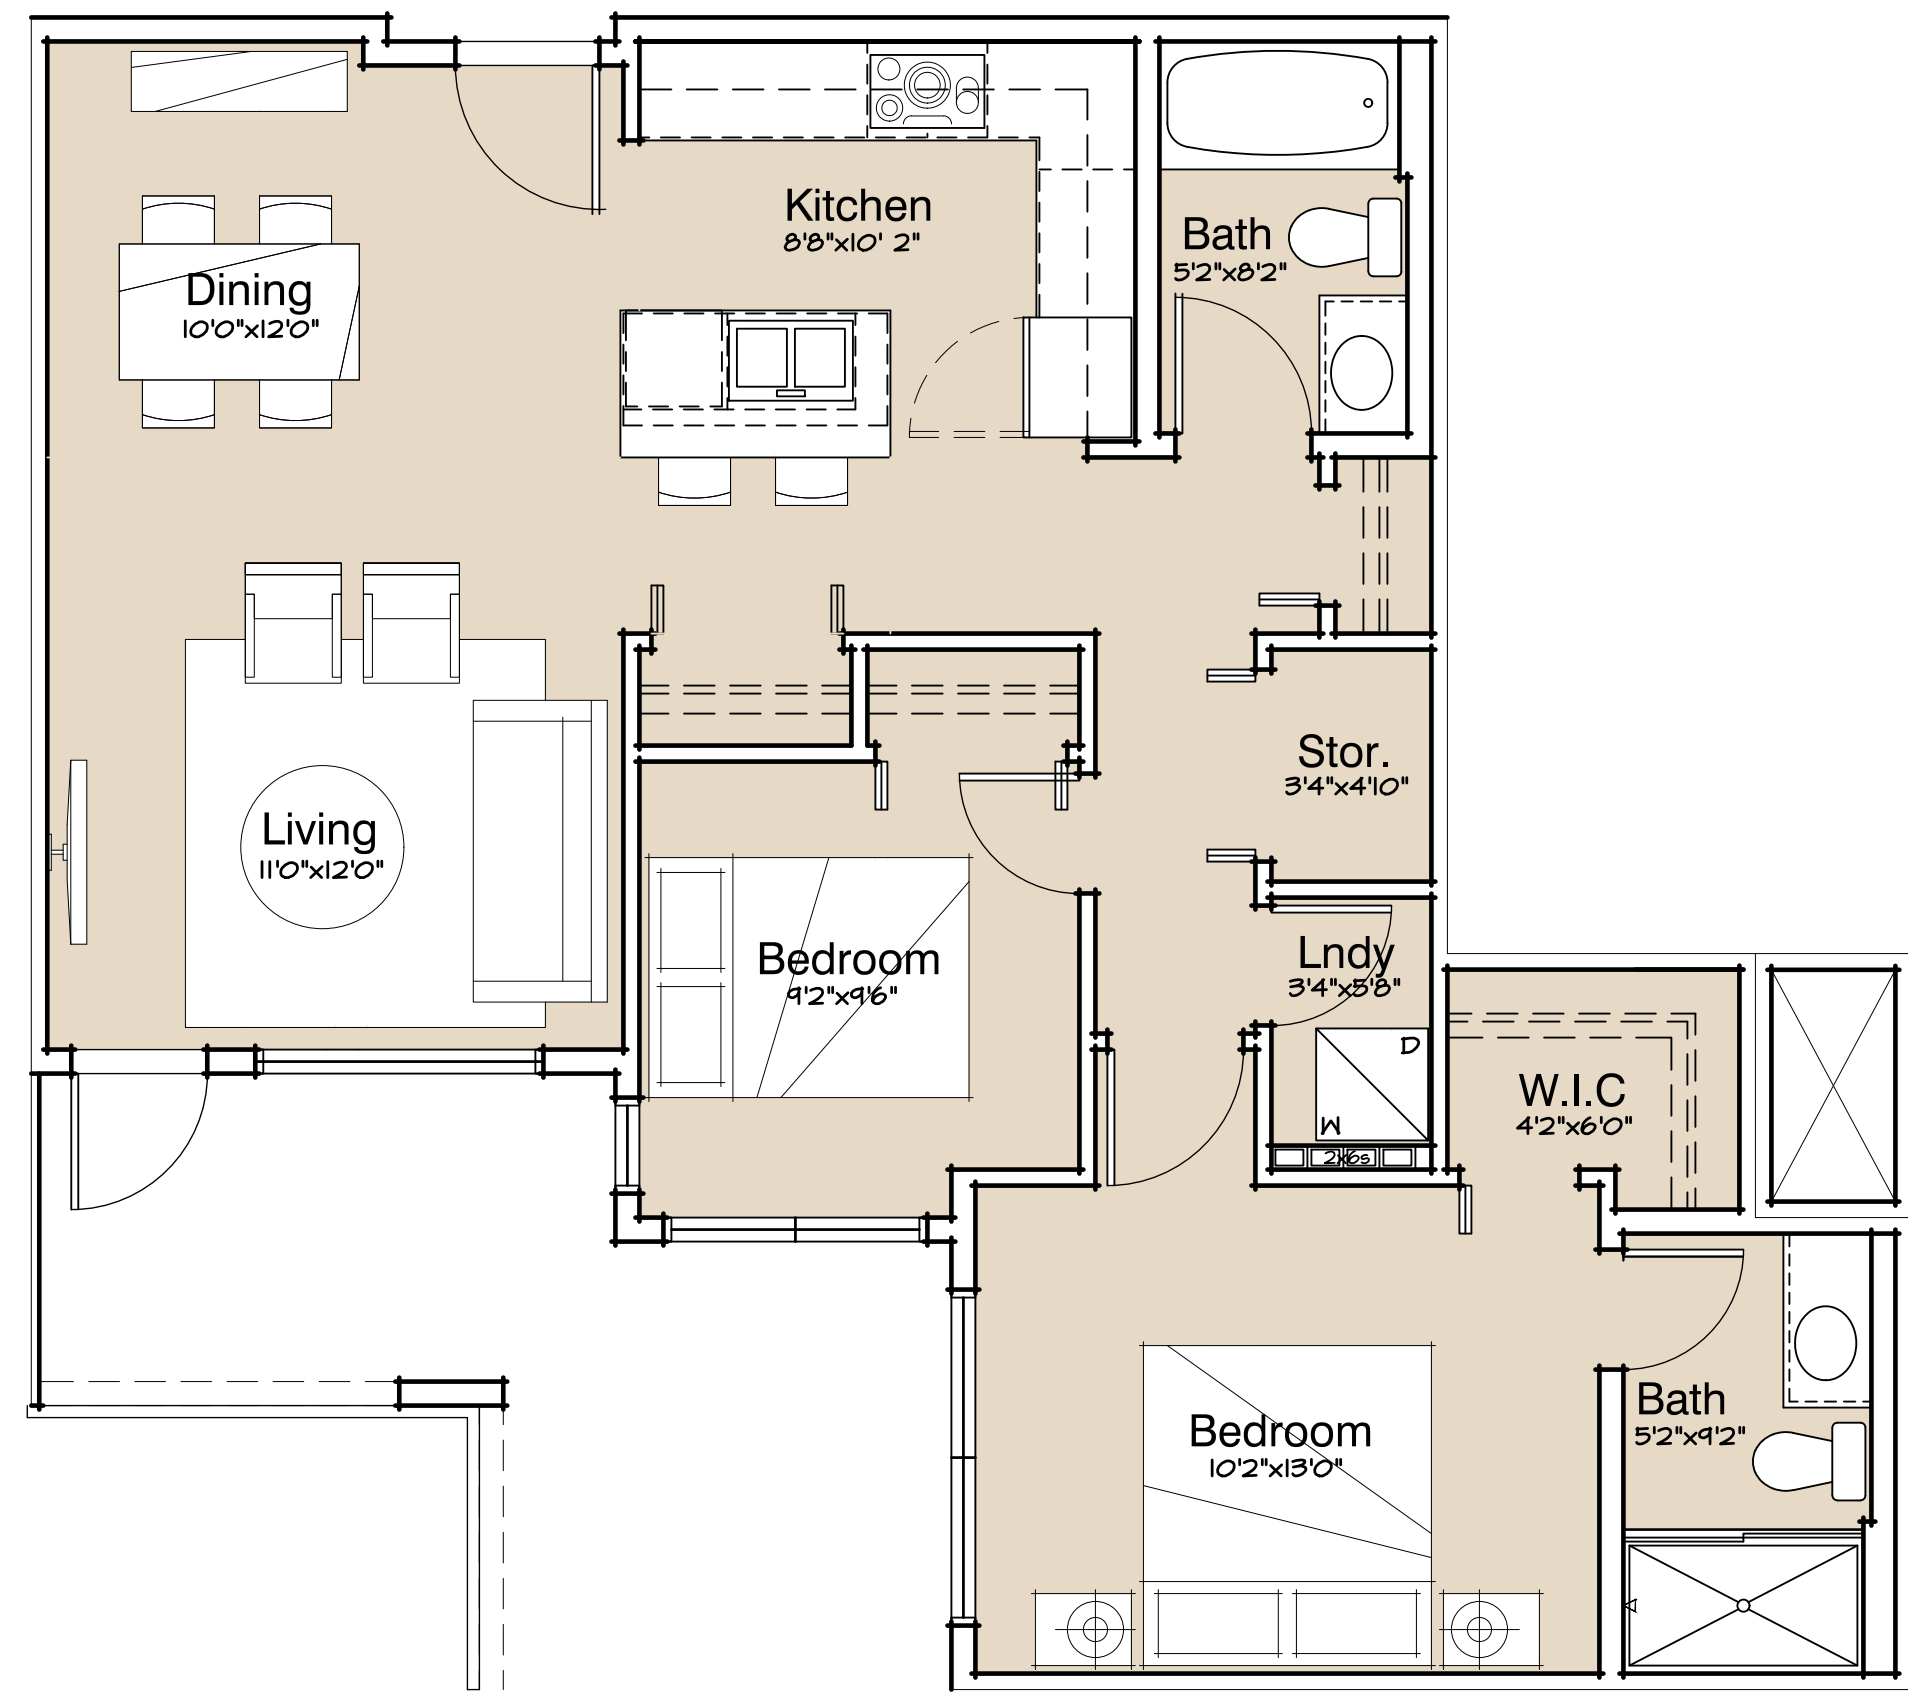

Unit Type B

2 Bedroom
Area: 767 sf
4 of 82 units

LOTS 27/29 ~ WESBROOK PLACE, UBC

BLDG B - UNIT PLANS

September 23, 2015

Sk-3.11

UBC Properties Trust

Unit Type B1

2 Bedroom
Area: 926 sf
5 of 82 units

Unit Type B1a

1 Bedroom
Area: 687 sf
1 of 82 units

Unit Type B2

2 Bedroom + Den
Area: 1073 sf
1 of 82 units

Unit Type Ca

2 Bedroom
Area: 851 sf
11 of 82 units

LOTS 27/29 ~ WESBROOK PLACE, UBC

Unit Type D

4 Bedroom
Area: 1322 sf
6 of 82 units

LOTS 27/29 ~ WESBROOK PLACE, UBC

BLDG B - UNIT PLANS

September 23, 2015

Sk-3.13

UBC Properties Trust