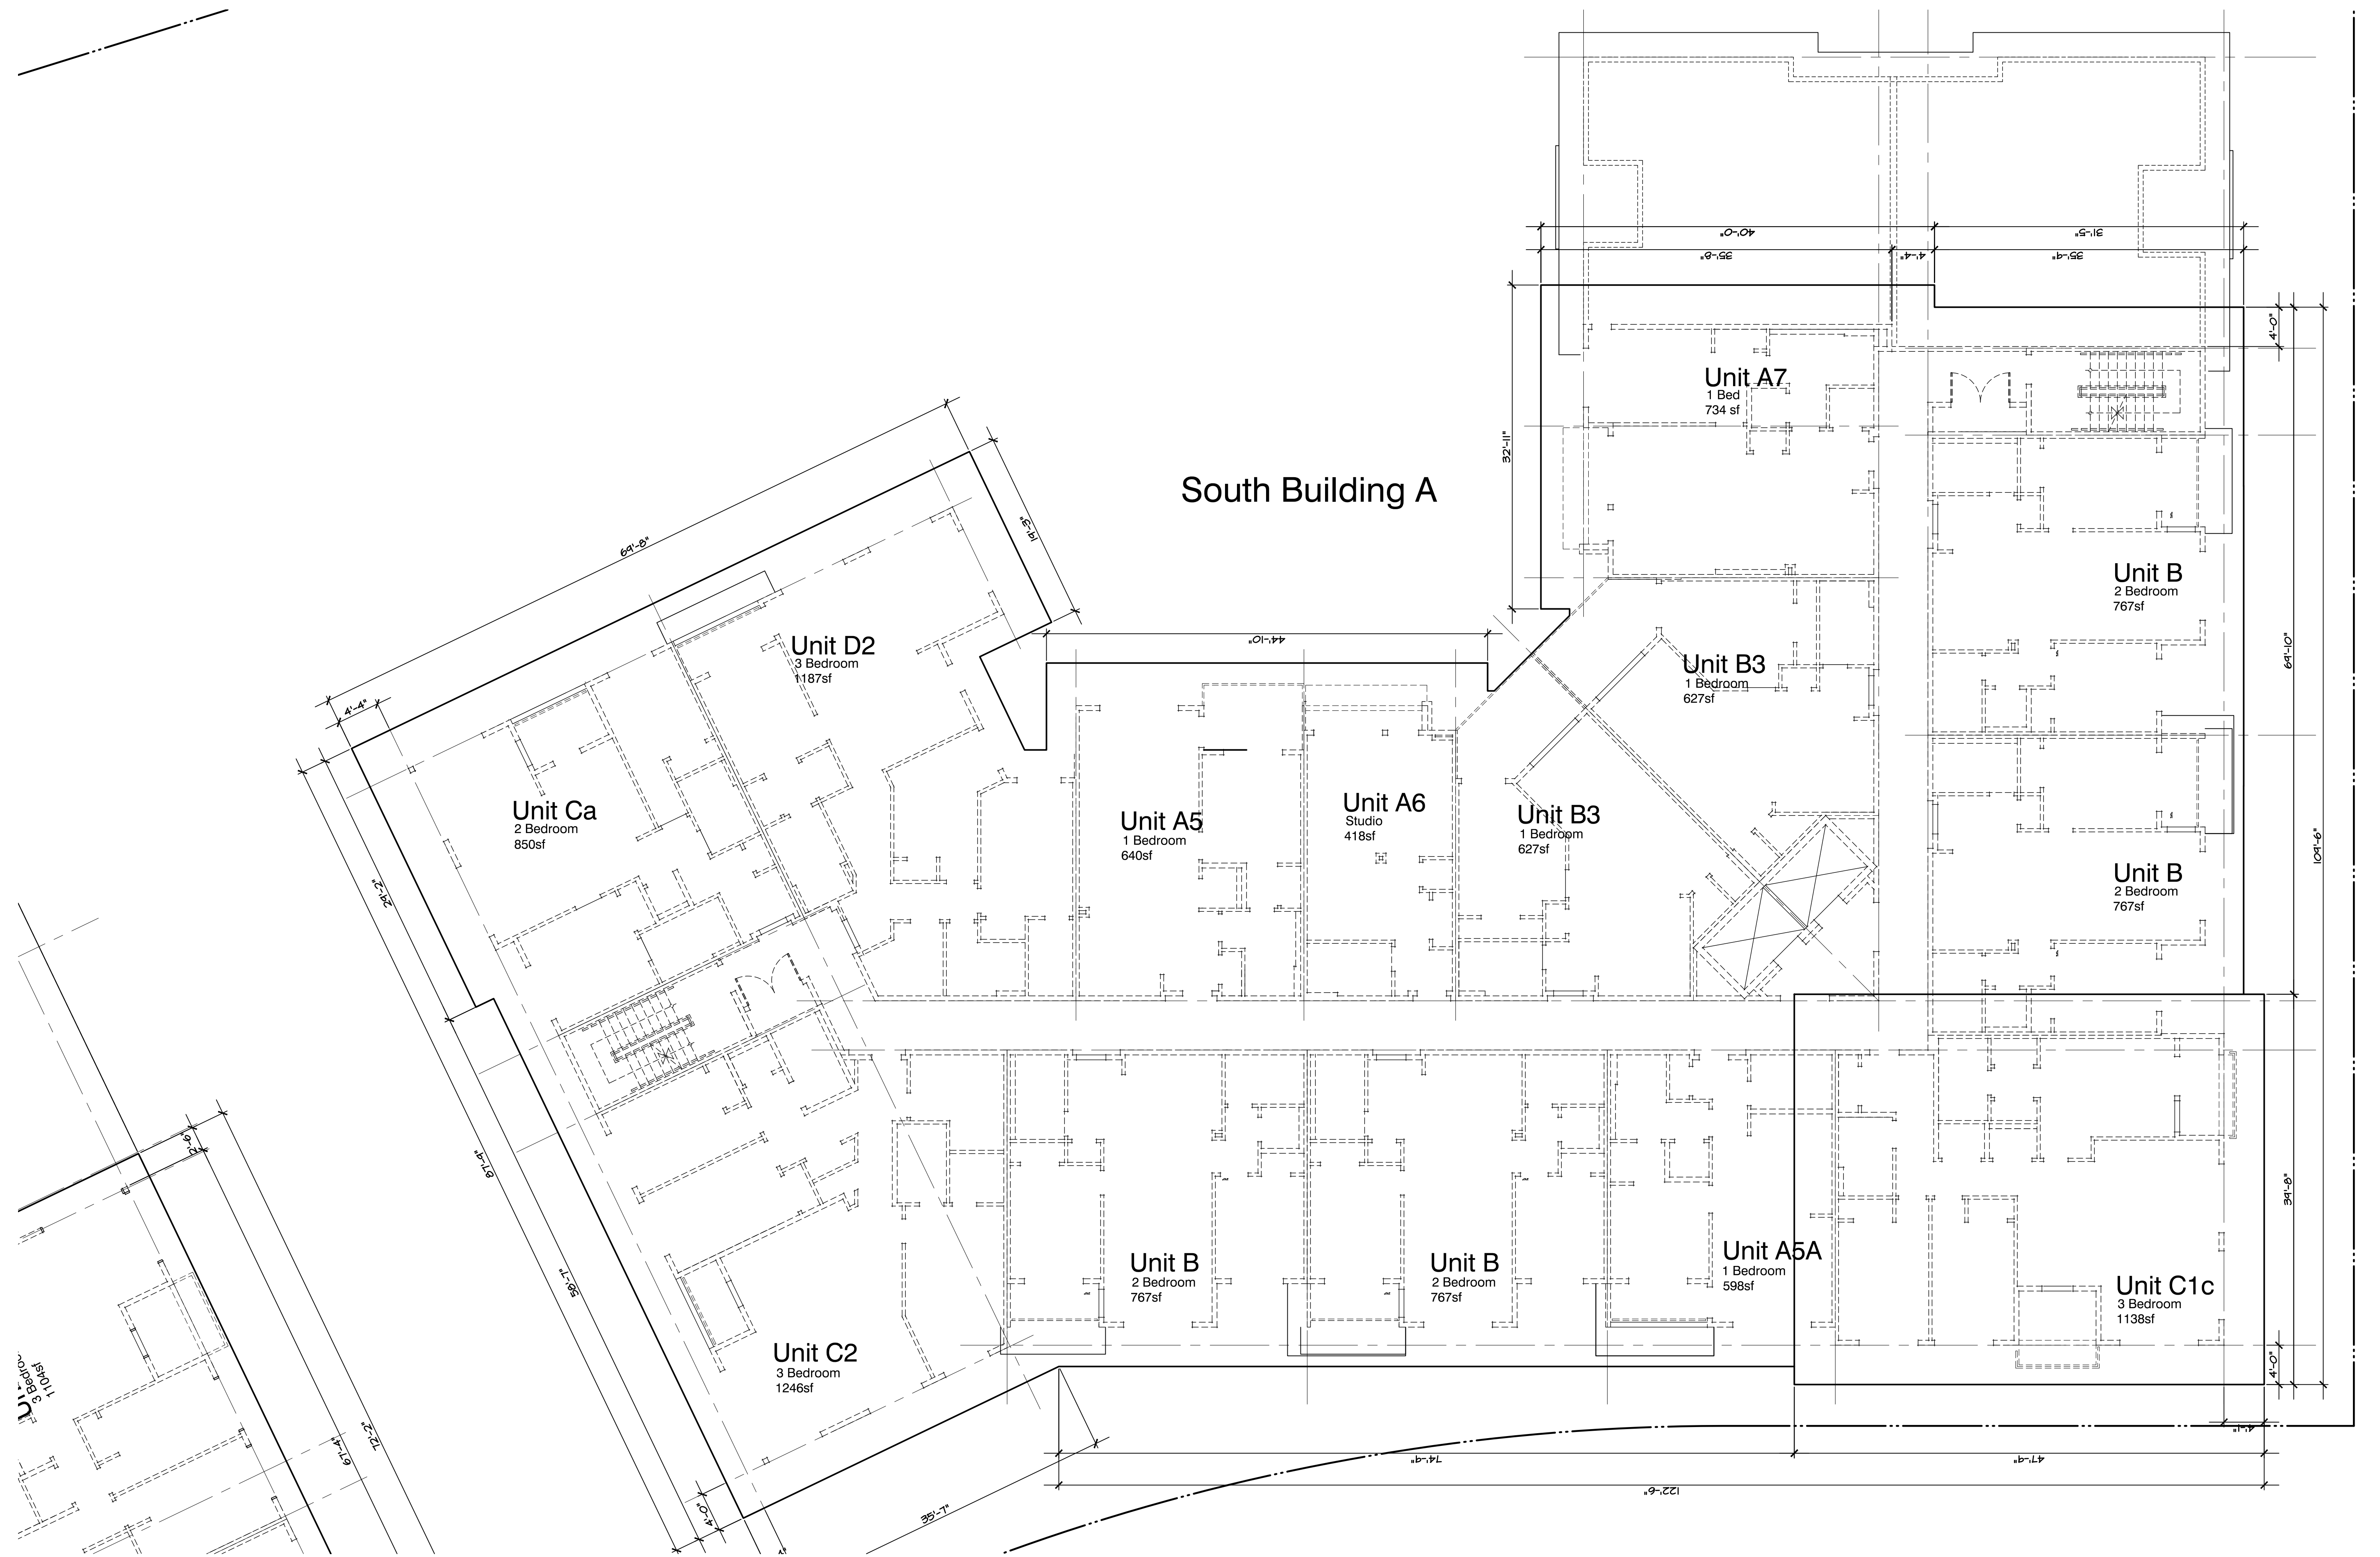

South Building A
93 Units

2nd 14705 sf

Upper Lobby

LOTS 27/29 ~ WESBROOK PLACE, UBC
BLDG A - 2ND FLOOR PLAN

September 23, 2015

Sk-2.1

UBC Properties Trust

South Building A
93 Units

UBC Properties Trust

LOTS 27/29 ~ WESBROOK PLACE, UBC
BLDG A - 5TH FLOOR PLAN

September 23, 2015

Sk-2.4

UBC Properties Trust

South Building A
93 Units

6th 12931 sf

LOTS 27/29 ~ WESBROOK PLACE, UBC
BLDG A - 6TH FLOOR PLAN

September 23, 2015

Sk-2.5

UBC Properties Trust

LOTS 27/29 ~ WESBROOK PLACE, UBC

BLDG A - ROOF PLAN

September 23, 2015

Sk-2.6

UBC Properties Trust