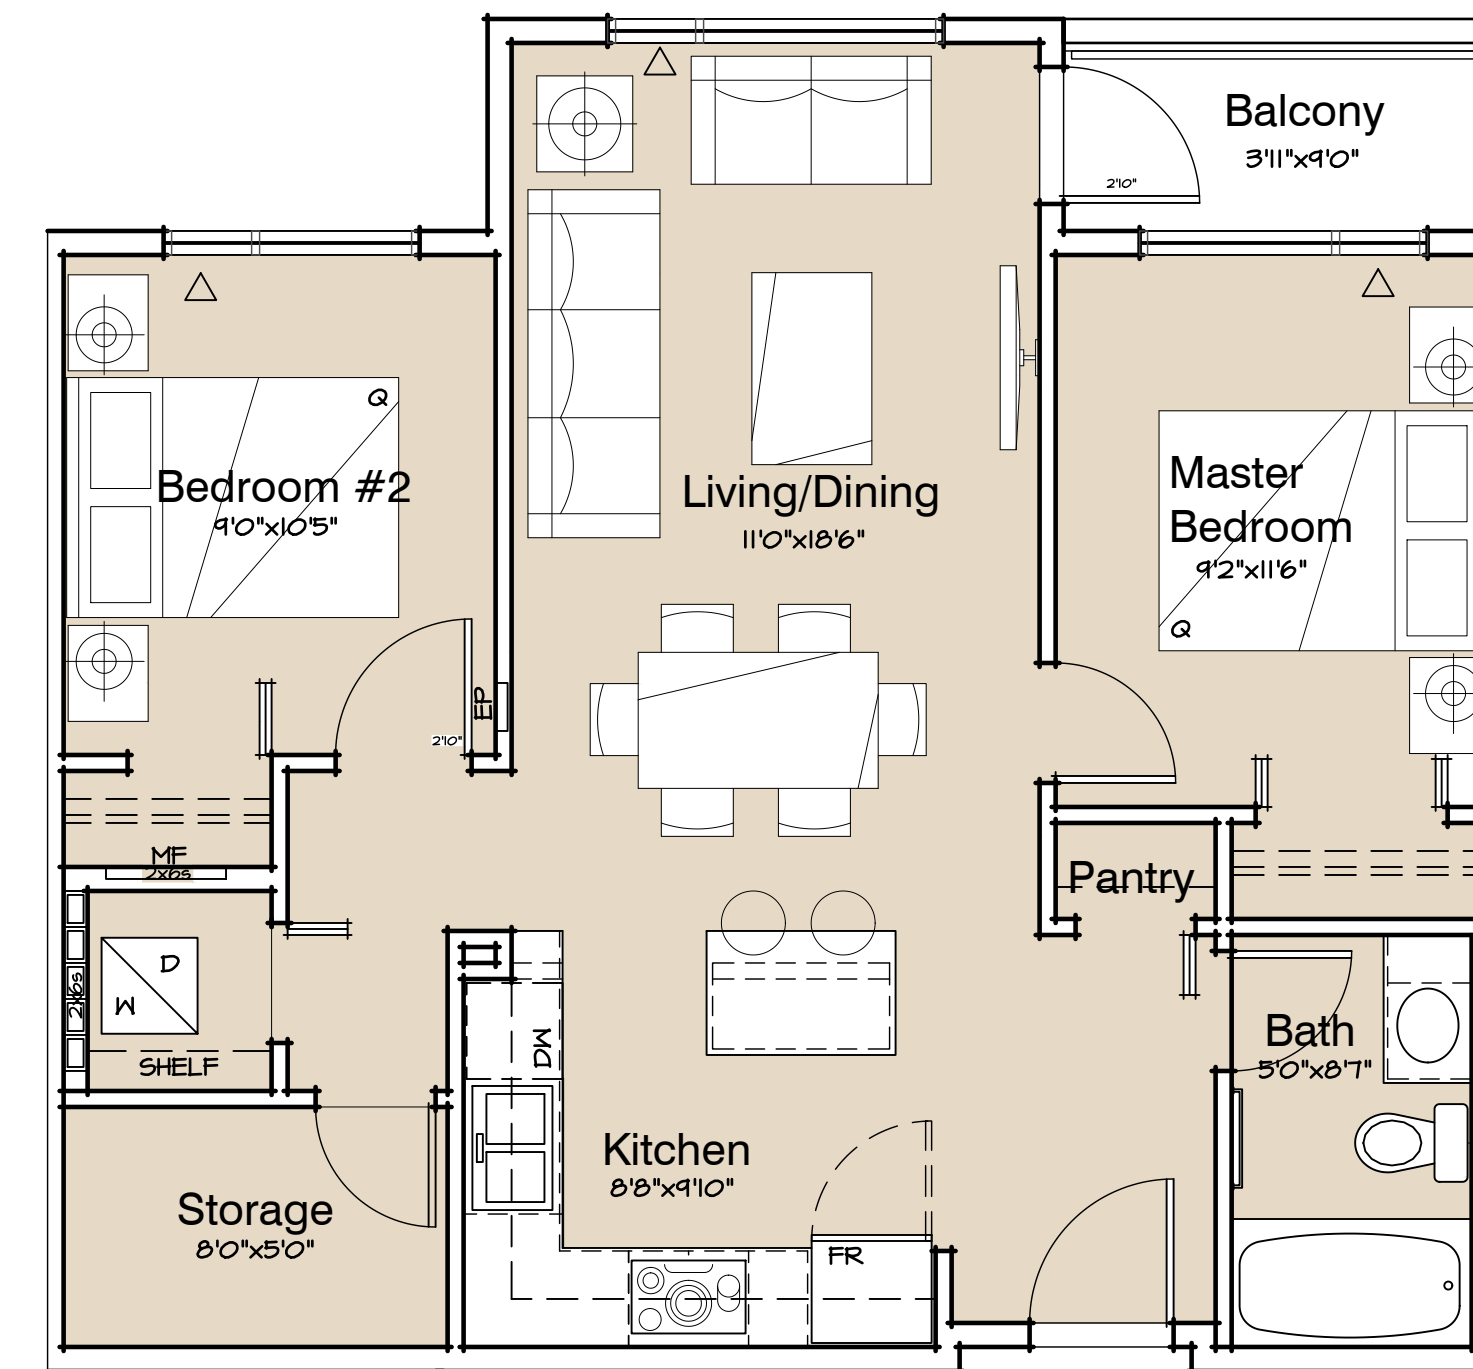

September 23, 2015

Sk-3.4

UBC Properties Trust

LOTS 27/29 ~ WESBROOK PLACE, UBC
BLDG B - 6TH FLOOR PLAN
 September 23, 2015
 Sk-3.5

UBC Properties Trust

LOTS 27/29 ~ WESBROOK PLACE, UBC

BLDG B - ROOF PLAN

September 23, 2015

Sk-3.6

UBC Properties Trust

Unit Type A5

1 Bedroom
Area: 641 sf
23 of 82 units

Unit Type A5 - Alternate

2 Bedroom
Area: 710 sf
17 of 82 Units

Unit Type B - Lower

2 Bedroom
Area: 808 sf
2 of 82 units

Unit Type B

2 Bedroom
Area: 767 sf
4 of 82 units

LOTS 27/29 ~ WESBROOK PLACE, UBC

BLDG B - UNIT PLANS

September 23, 2015

Sk-3.11

UBC Properties Trust

Unit Type B1

2 Bedroom
Area: 926 sf
5 of 82 units

Unit Type B1a

1 Bedroom
Area: 687 sf
1 of 82 units

Unit Type B2

2 Bedroom + Den
Area: 1073 sf
1 of 82 units

Unit Type Ca

2 Bedroom
Area: 851 sf
11 of 82 units

LOTS 27/29 ~ WESBROOK PLACE, UBC