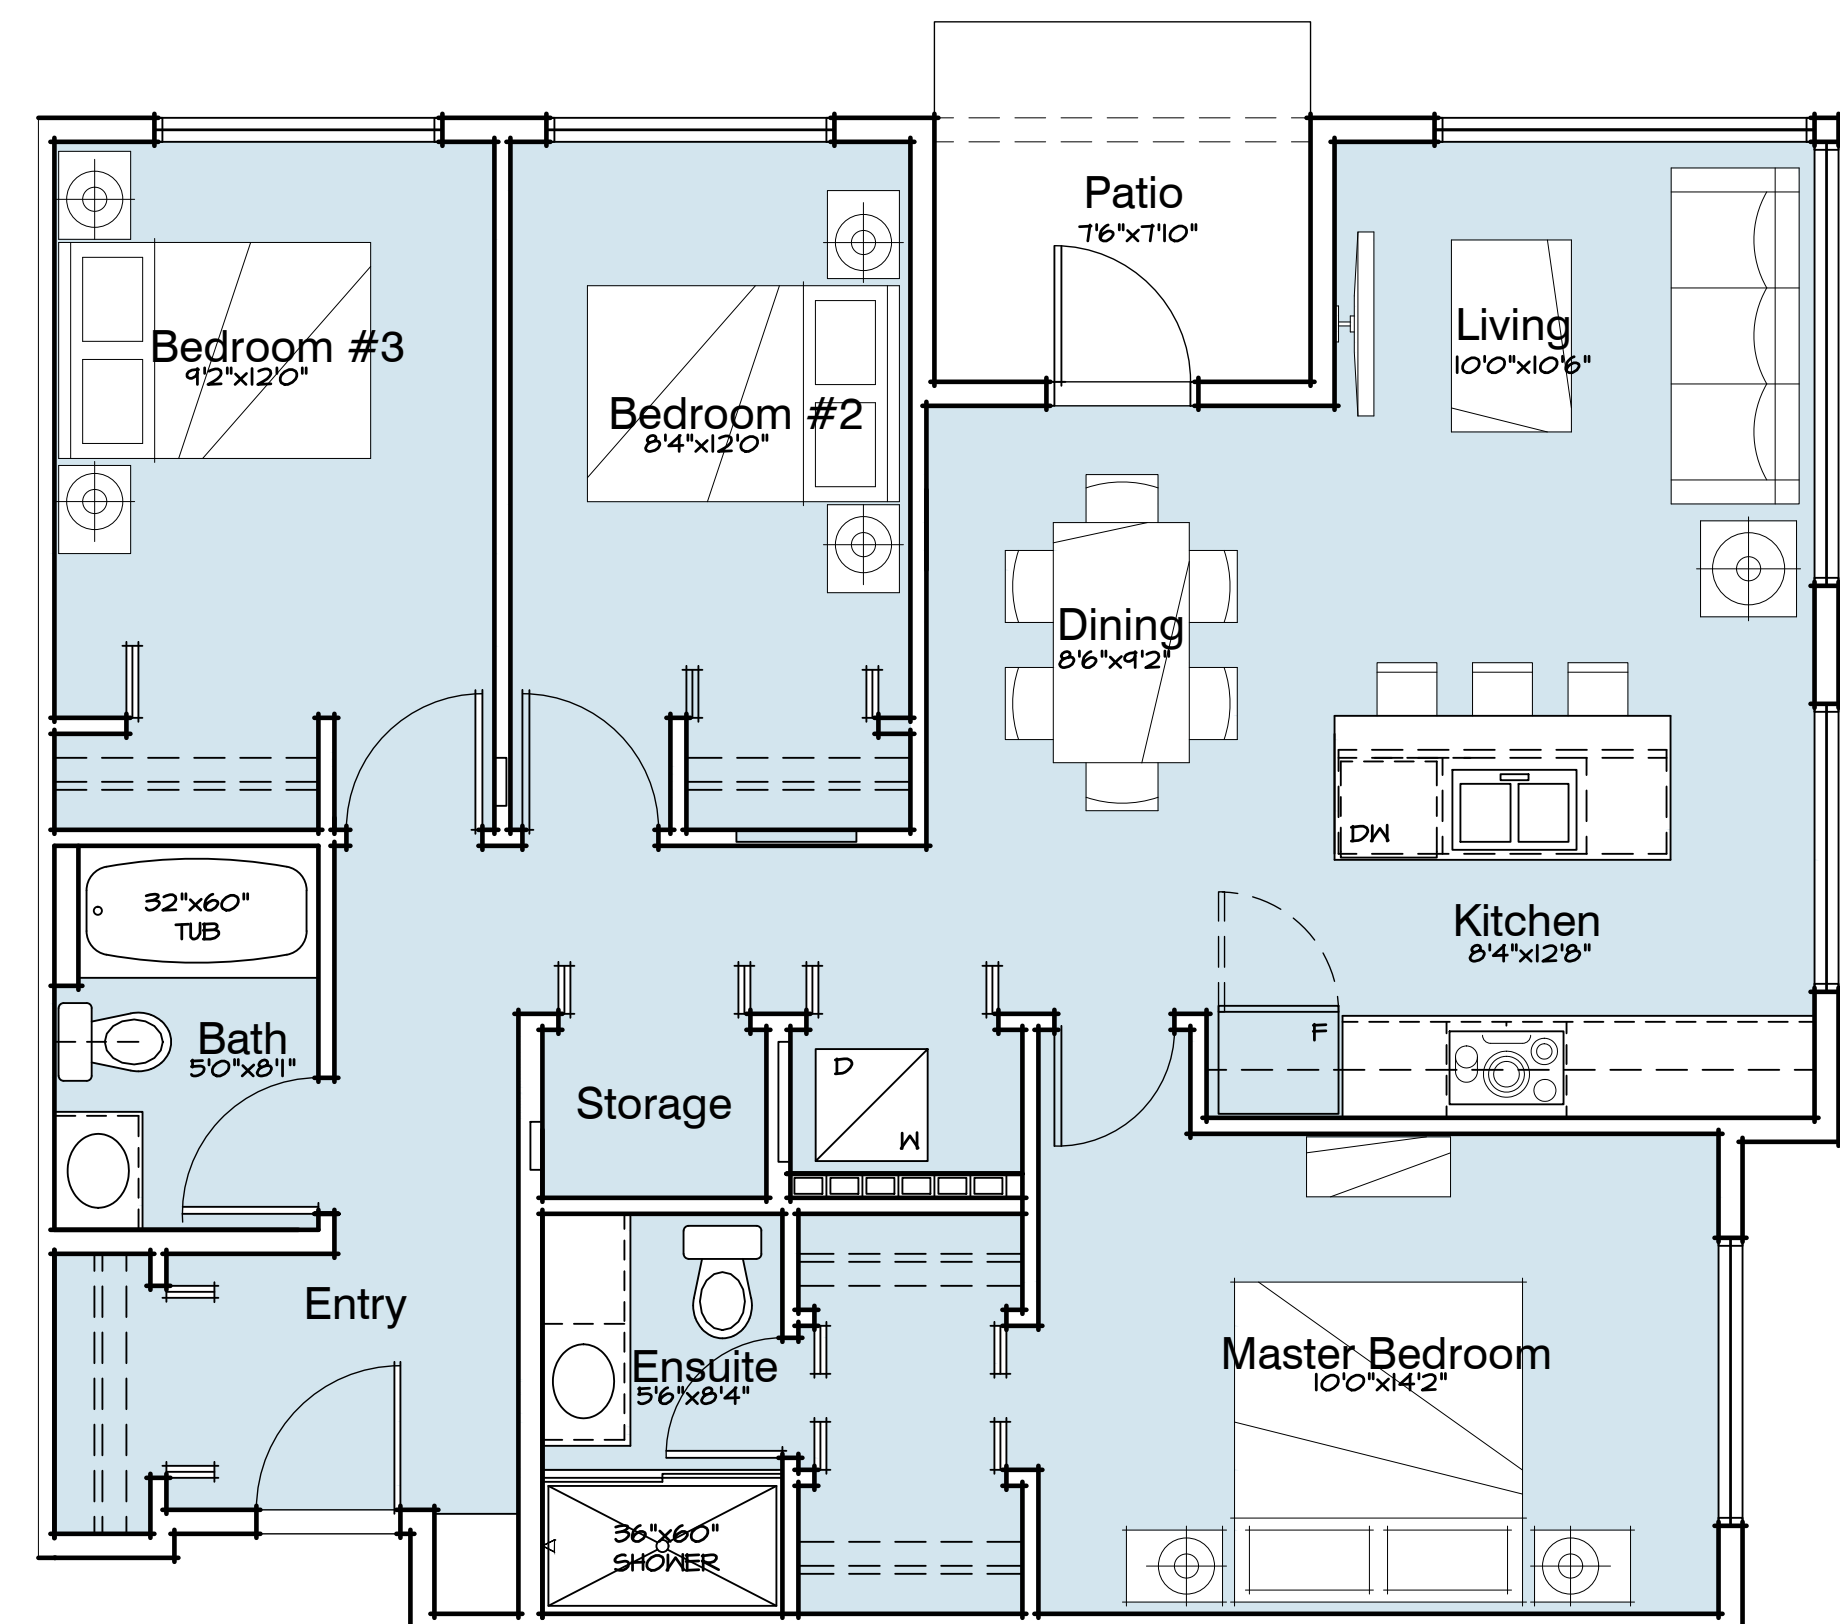

LOTS 27/29 ~ WESBROOK PLACE, UBC

BLDG A - UNIT PLANS

September 23, 2015

Sk-2.12

UBC Properties Trust

Unit Type B3

1 Bedroom
Area: 627 sf
11 of 93 units

Unit Type C

2 Bedroom
Area: 862 sf
5 of 93 units

Unit Type Ca

2 Bedroom
Area: 850 sf
6 of 93 units

LOTS 27/29 ~ WESBROOK PLACE, UBC

BLDG A - UNIT PLANS

September 23, 2015

Sk-2.13

UBC Properties Trust

Unit Type C1

3 Bedroom
Area: 1102 sf
5 of 93 units

Unit Type C1c

3 Bedroom
Area: 1138 sf
6 of 93 units

Unit Type C2

3+ Bedroom
Area: 1246 sf
6 of 93 units

Unit Type D2

3 Bedroom
Area: 1186 sf
6 of 93 units

LOTS 27/29 ~ WESBROOK PLACE, UBC

BLDG A - UNIT PLANS

September 23, 2015

Sk-2.14

UBC Properties Trust

LOTS 27/29 ~ WESBROOK PLACE, UBC
BLDG B - MAIN FLOOR PLAN
 September 23, 2015 Sk-3.0

UBC Properties Trust