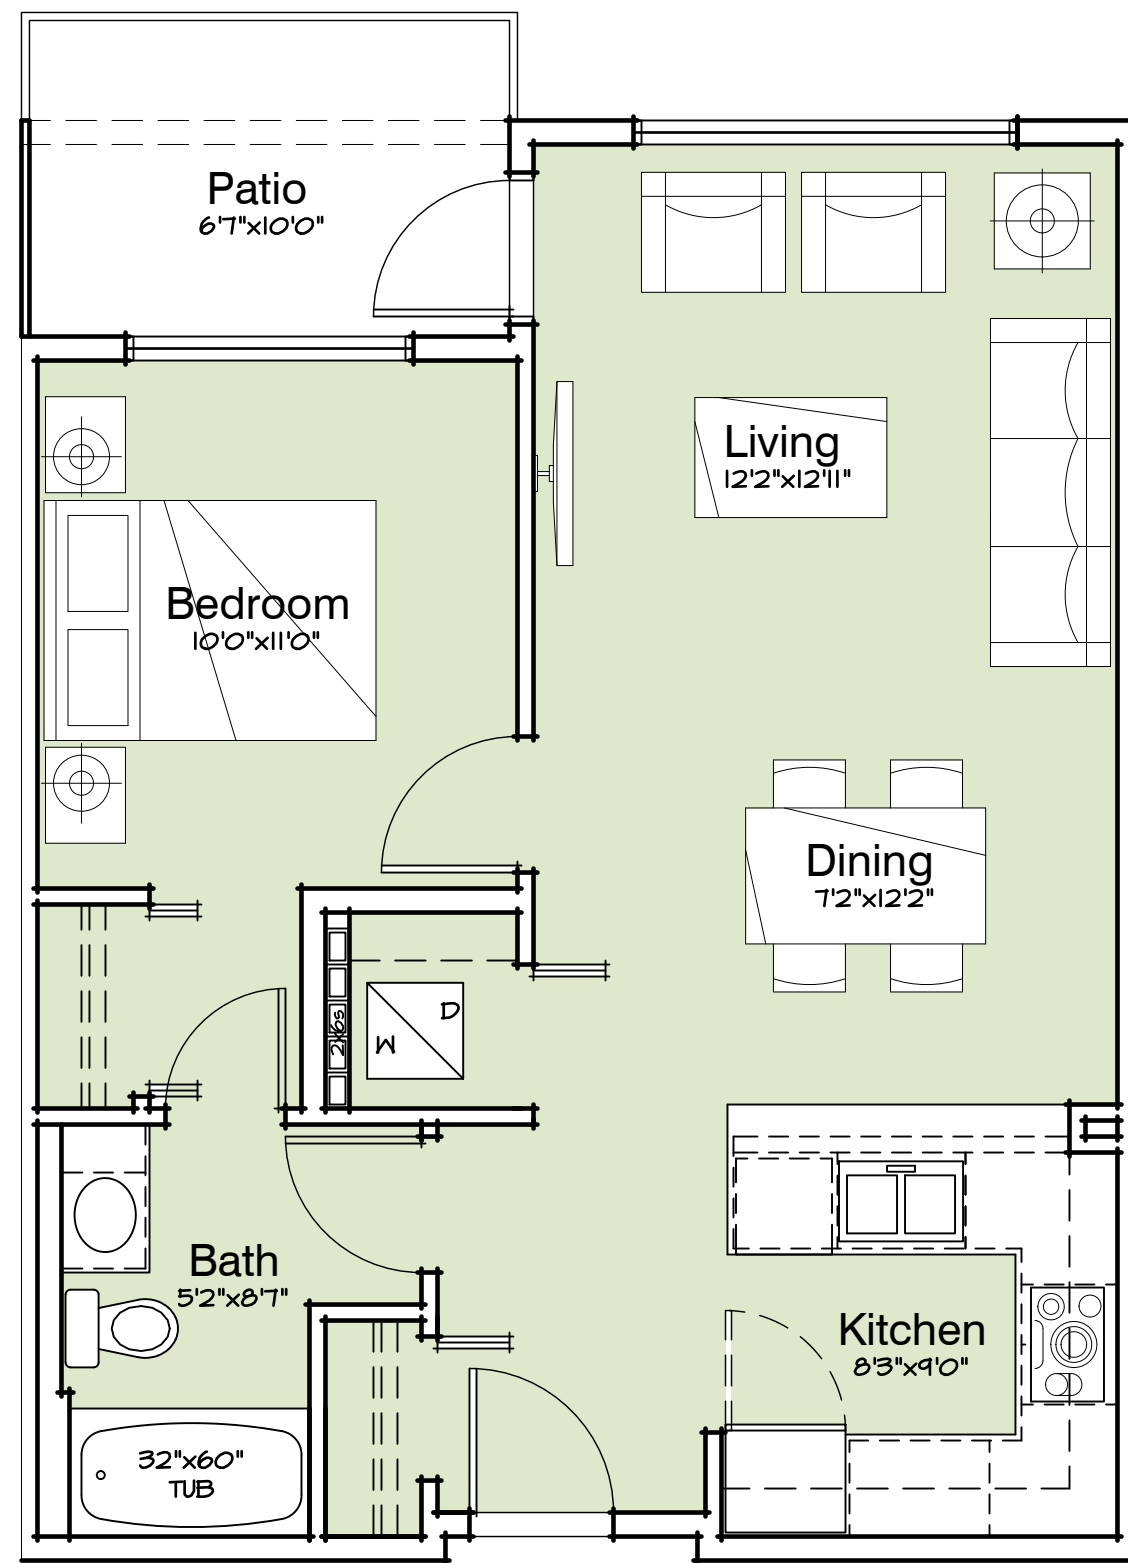

Unit Type A5

1 Bedroom
Area: 641 sf
23 of 82 units