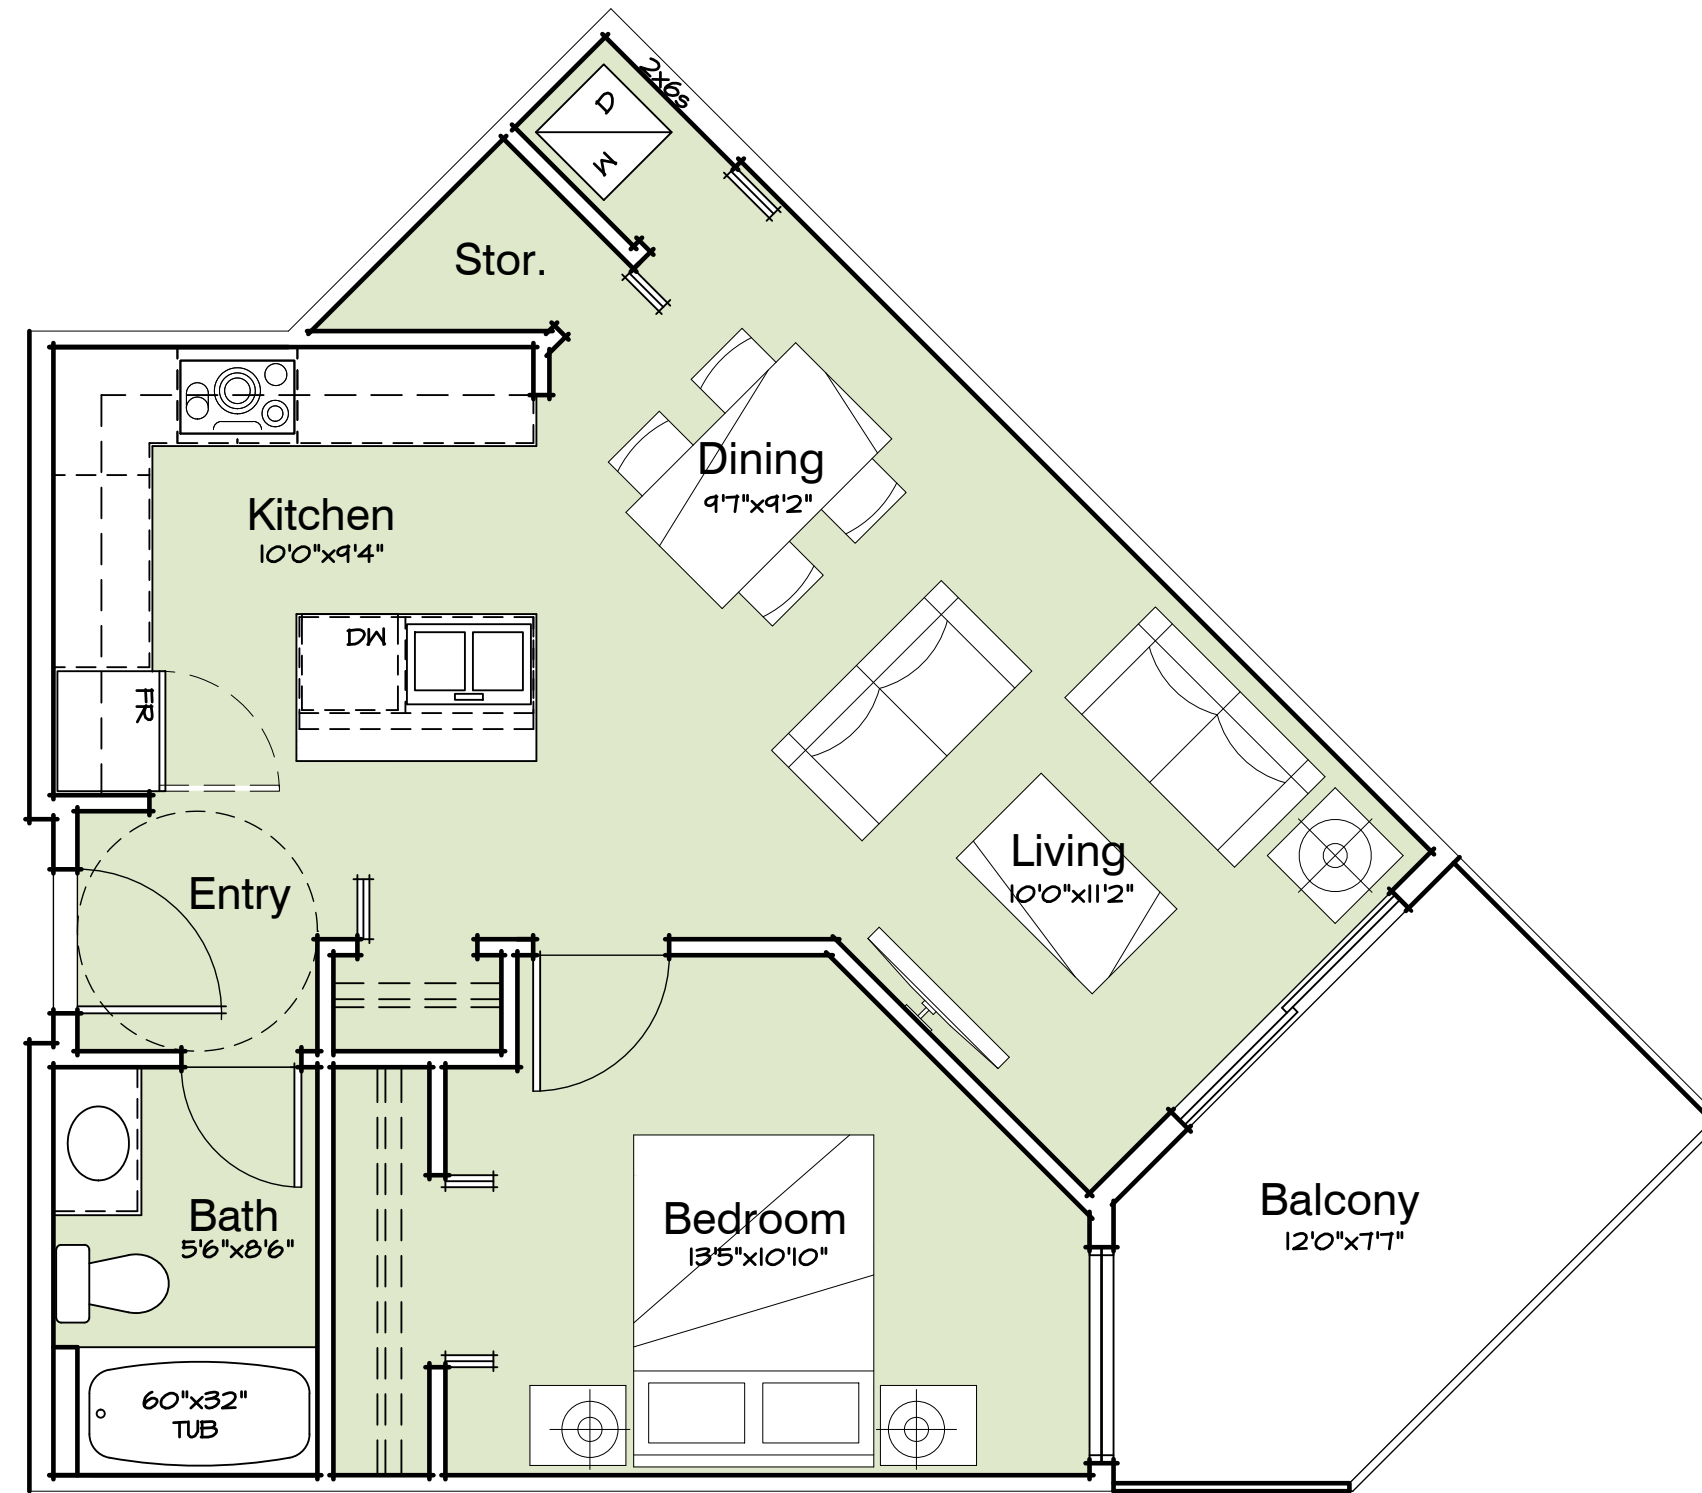

Unit Type A7

1 Bedroom
Area: 730 sf
1 of 93 units

Unit Type B - Lower

2 Bedroom
Area: 808 sf
6 of 93 units

Unit Type A8

1 Bedroom
Area: 730 sf
1 of 93 units

Unit Type B

2 Bedroom
Area: 767 sf
16 of 93 units

LOTS 27/29 ~ WESBROOK PLACE, UBC

BLDG A - UNIT PLANS

September 23, 2015

Sk-2.12

UBC Properties Trust

Unit Type B3

1 Bedroom
Area: 627 sf
11 of 93 units

Unit Type C

2 Bedroom
Area: 862 sf
5 of 93 units

Unit Type Ca

2 Bedroom
Area: 850 sf
6 of 93 units

LOTS 27/29 ~ WESBROOK PLACE, UBC

BLDG A - UNIT PLANS

September 23, 2015

Sk-2.13

UBC Properties Trust