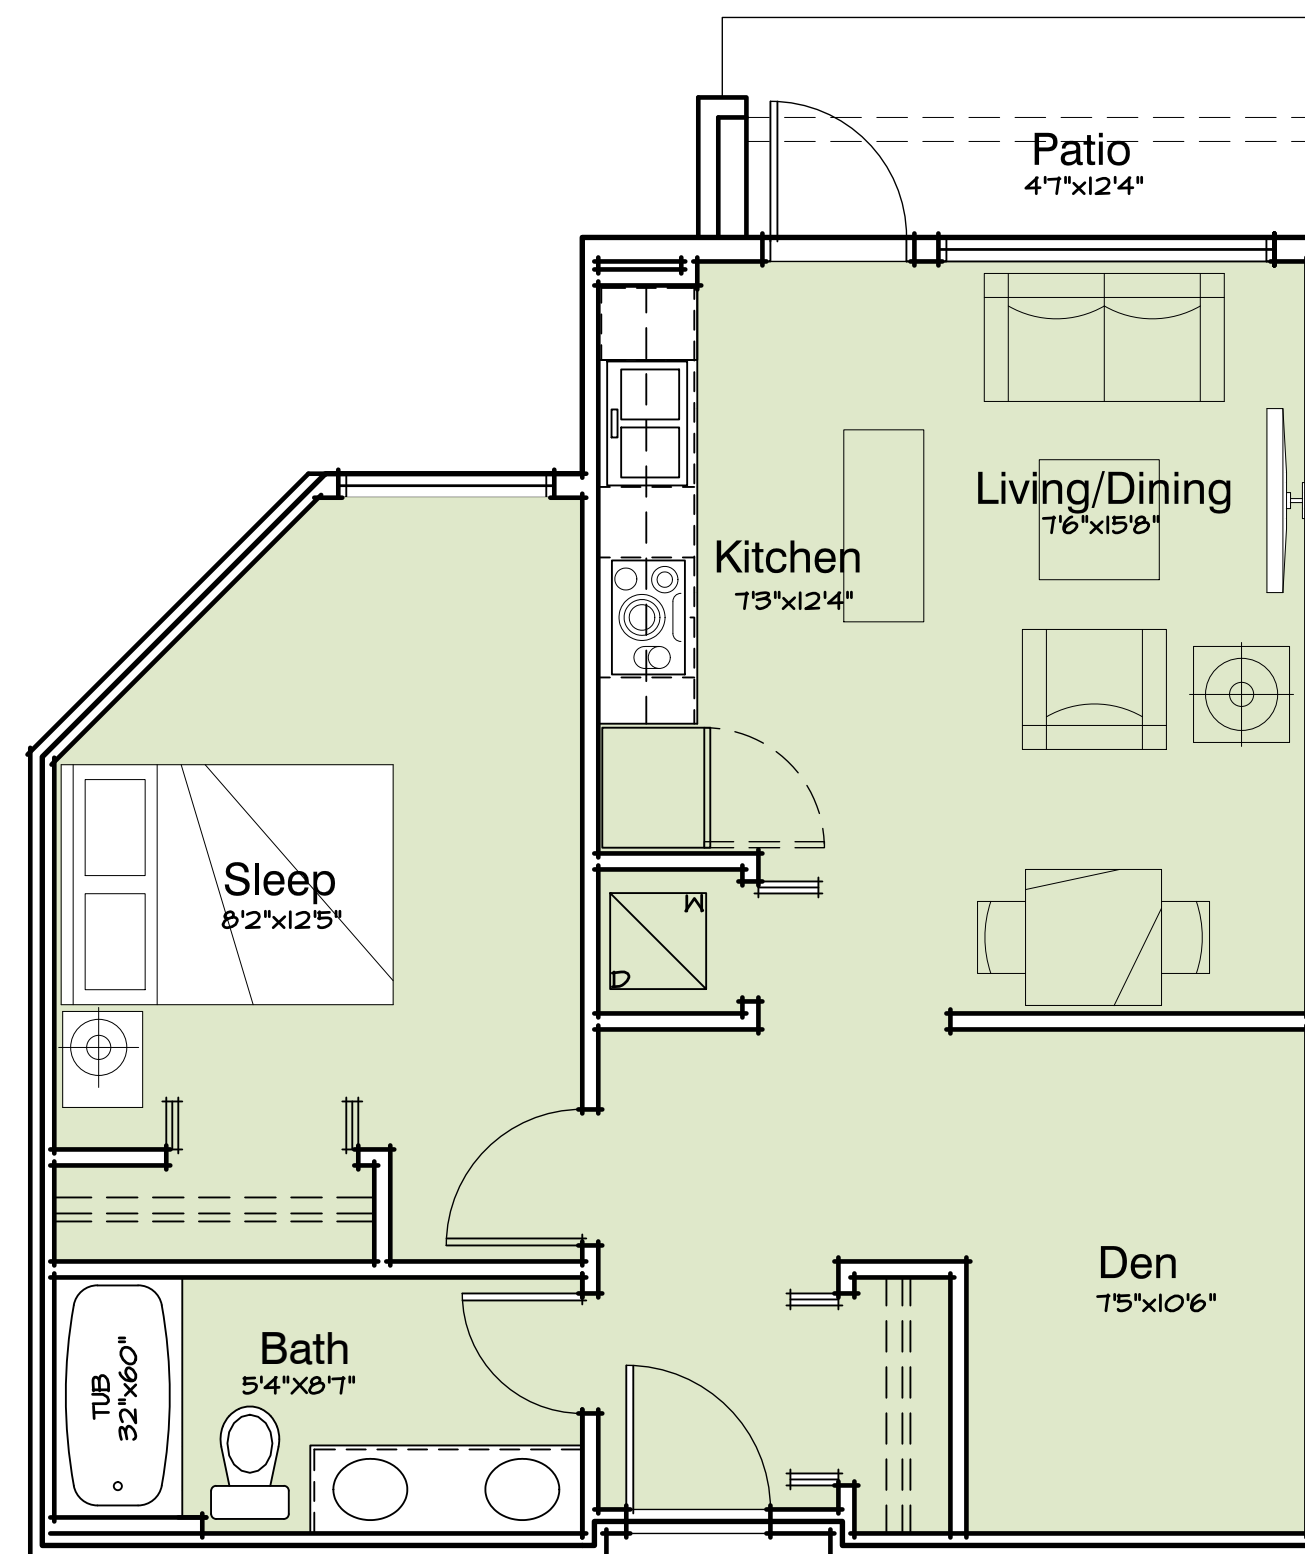

UBC Properties Trust

LOTS 27/29 ~ WESBROOK PLACE, UBC
BLDG A - 5TH FLOOR PLAN

September 23, 2015

Sk-2.4

UBC Properties Trust

South Building A
93 Units

6th 12931 sf

LOTS 27/29 ~ WESBROOK PLACE, UBC
BLDG A - 6TH FLOOR PLAN

September 23, 2015

Sk-2.5

UBC Properties Trust

LOTS 27/29 ~ WESBROOK PLACE, UBC

BLDG A - ROOF PLAN

September 23, 2015

Sk-2.6

UBC Properties Trust

Unit Type A7

1 Bedroom
Area: 730 sf
1 of 93 units

Unit Type B - Lower

2 Bedroom
Area: 808 sf
6 of 93 units

Unit Type A8

1 Bedroom
Area: 730 sf
1 of 93 units

Unit Type B

2 Bedroom
Area: 767 sf
16 of 93 units

LOTS 27/29 ~ WESBROOK PLACE, UBC

BLDG A - UNIT PLANS

September 23, 2015

Sk-2.12

UBC Properties Trust

Unit Type B3

1 Bedroom
Area: 627 sf
11 of 93 units

Unit Type C