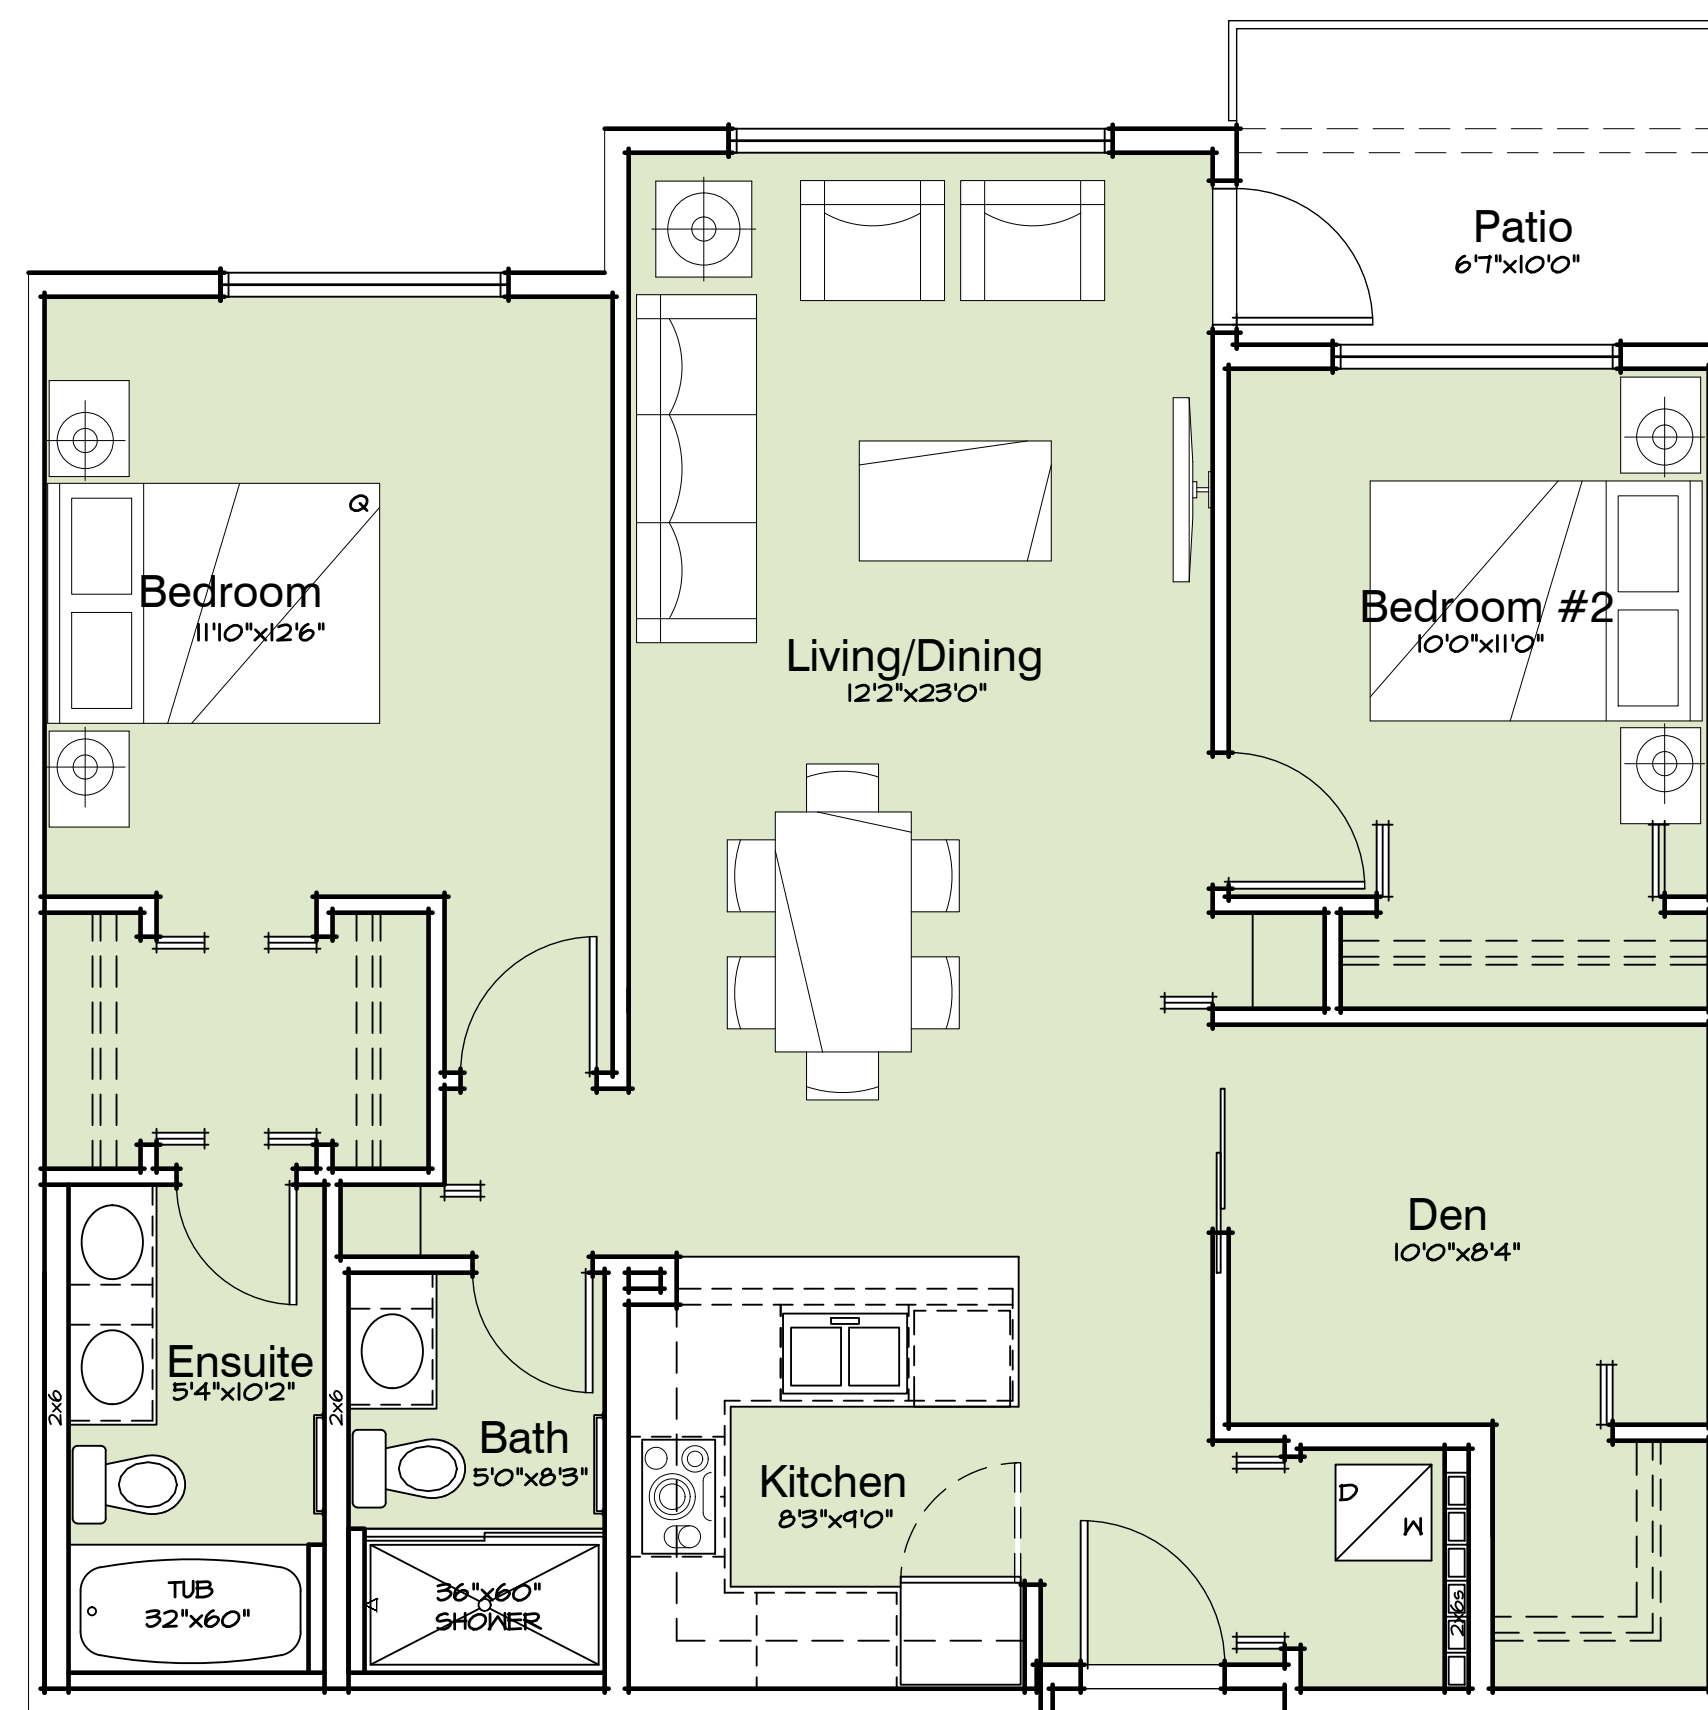

Unit Type B

2 Bedroom
Area: 767 sf
4 of 82 units

LOTS 27/29 ~ WESBROOK PLACE, UBC

BLDG B - UNIT PLANS

September 23, 2015

Sk-3.11

UBC Properties Trust

Unit Type B1

2 Bedroom
Area: 926 sf
5 of 82 units

Unit Type B1a

1 Bedroom
Area: 687 sf
1 of 82 units

Unit Type B2

2 Bedroom + Den
Area: 1073 sf
1 of 82 units

Unit Type Ca

2 Bedroom
Area: 851 sf
11 of 82 units

LOTS 27/29 ~ WESBROOK PLACE, UBC

Unit Type D

4 Bedroom
Area: 1322 sf
6 of 82 units

LOTS 27/29 ~ WESBROOK PLACE, UBC

BLDG B - UNIT PLANS

September 23, 2015

Sk-3.13

UBC Properties Trust