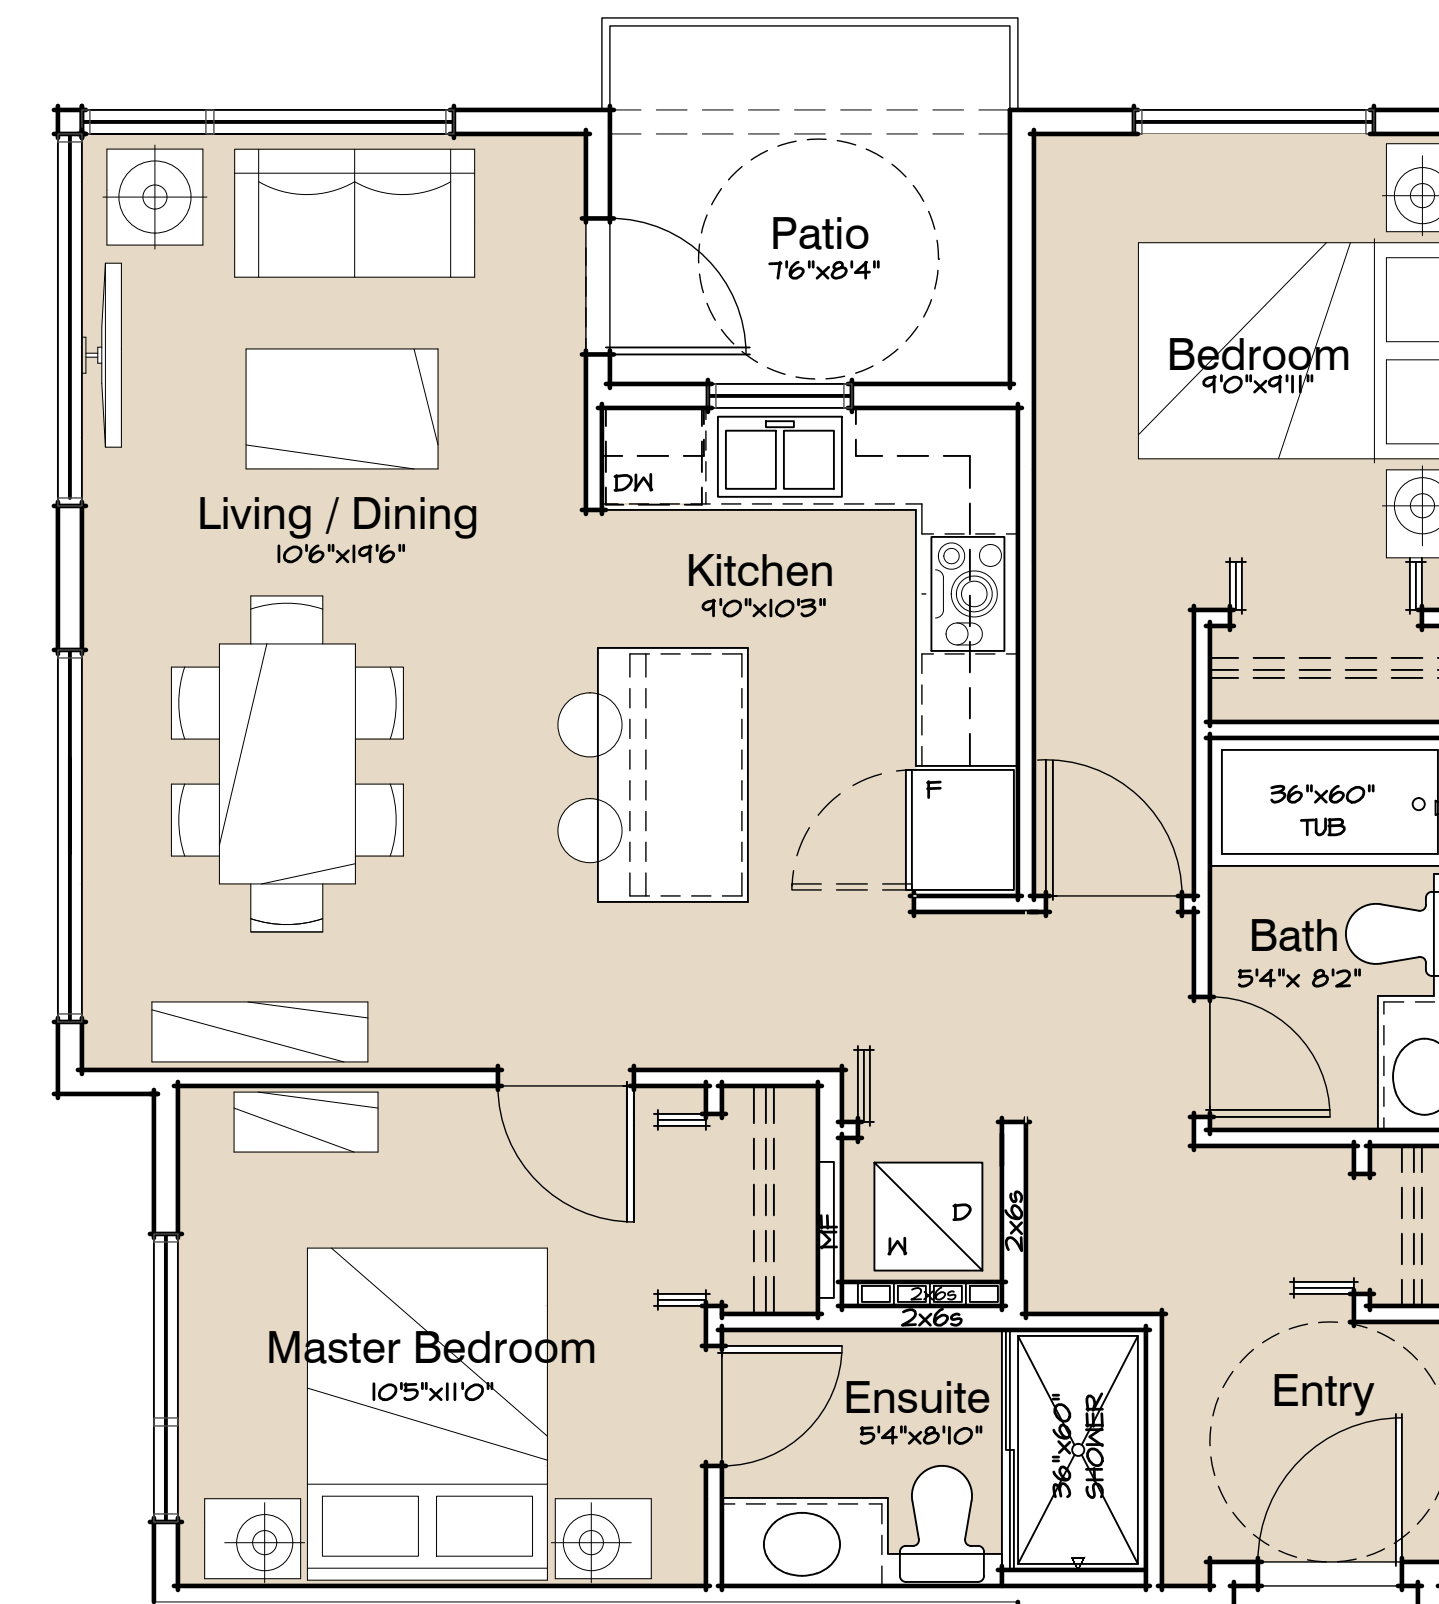

Unit Type B

2 Bedroom
Area: 767 sf
4 of 82 units

LOTS 27/29 ~ WESBROOK PLACE, UBC

BLDG B - UNIT PLANS

September 23, 2015

Sk-3.11

UBC Properties Trust

Unit Type B1

2 Bedroom
Area: 926 sf
5 of 82 units

Unit Type B1a

1 Bedroom
Area: 687 sf
1 of 82 units

Unit Type B2

2 Bedroom + Den
Area: 1073 sf
1 of 82 units

Unit Type Ca

2 Bedroom
Area: 851 sf
11 of 82 units

LOTS 27/29 ~ WESBROOK PLACE, UBC

BLDG B - UNIT PLANS

September 23, 2015

Sk-3.12

UBC Properties Trust

Unit Type C1a1

3 Bedroom
Area: 1104 sf
6 of 82 units

Unit Type C1e

3 Bedroom
Area: 1167 sf
6 of 82 units

Unit Type D

4 Bedroom
Area: 1322 sf
6 of 82 units

LOTS 27/29 ~ WESBROOK PLACE, UBC

BLDG B - UNIT PLANS

September 23, 2015

Sk-3.13

UBC Properties Trust