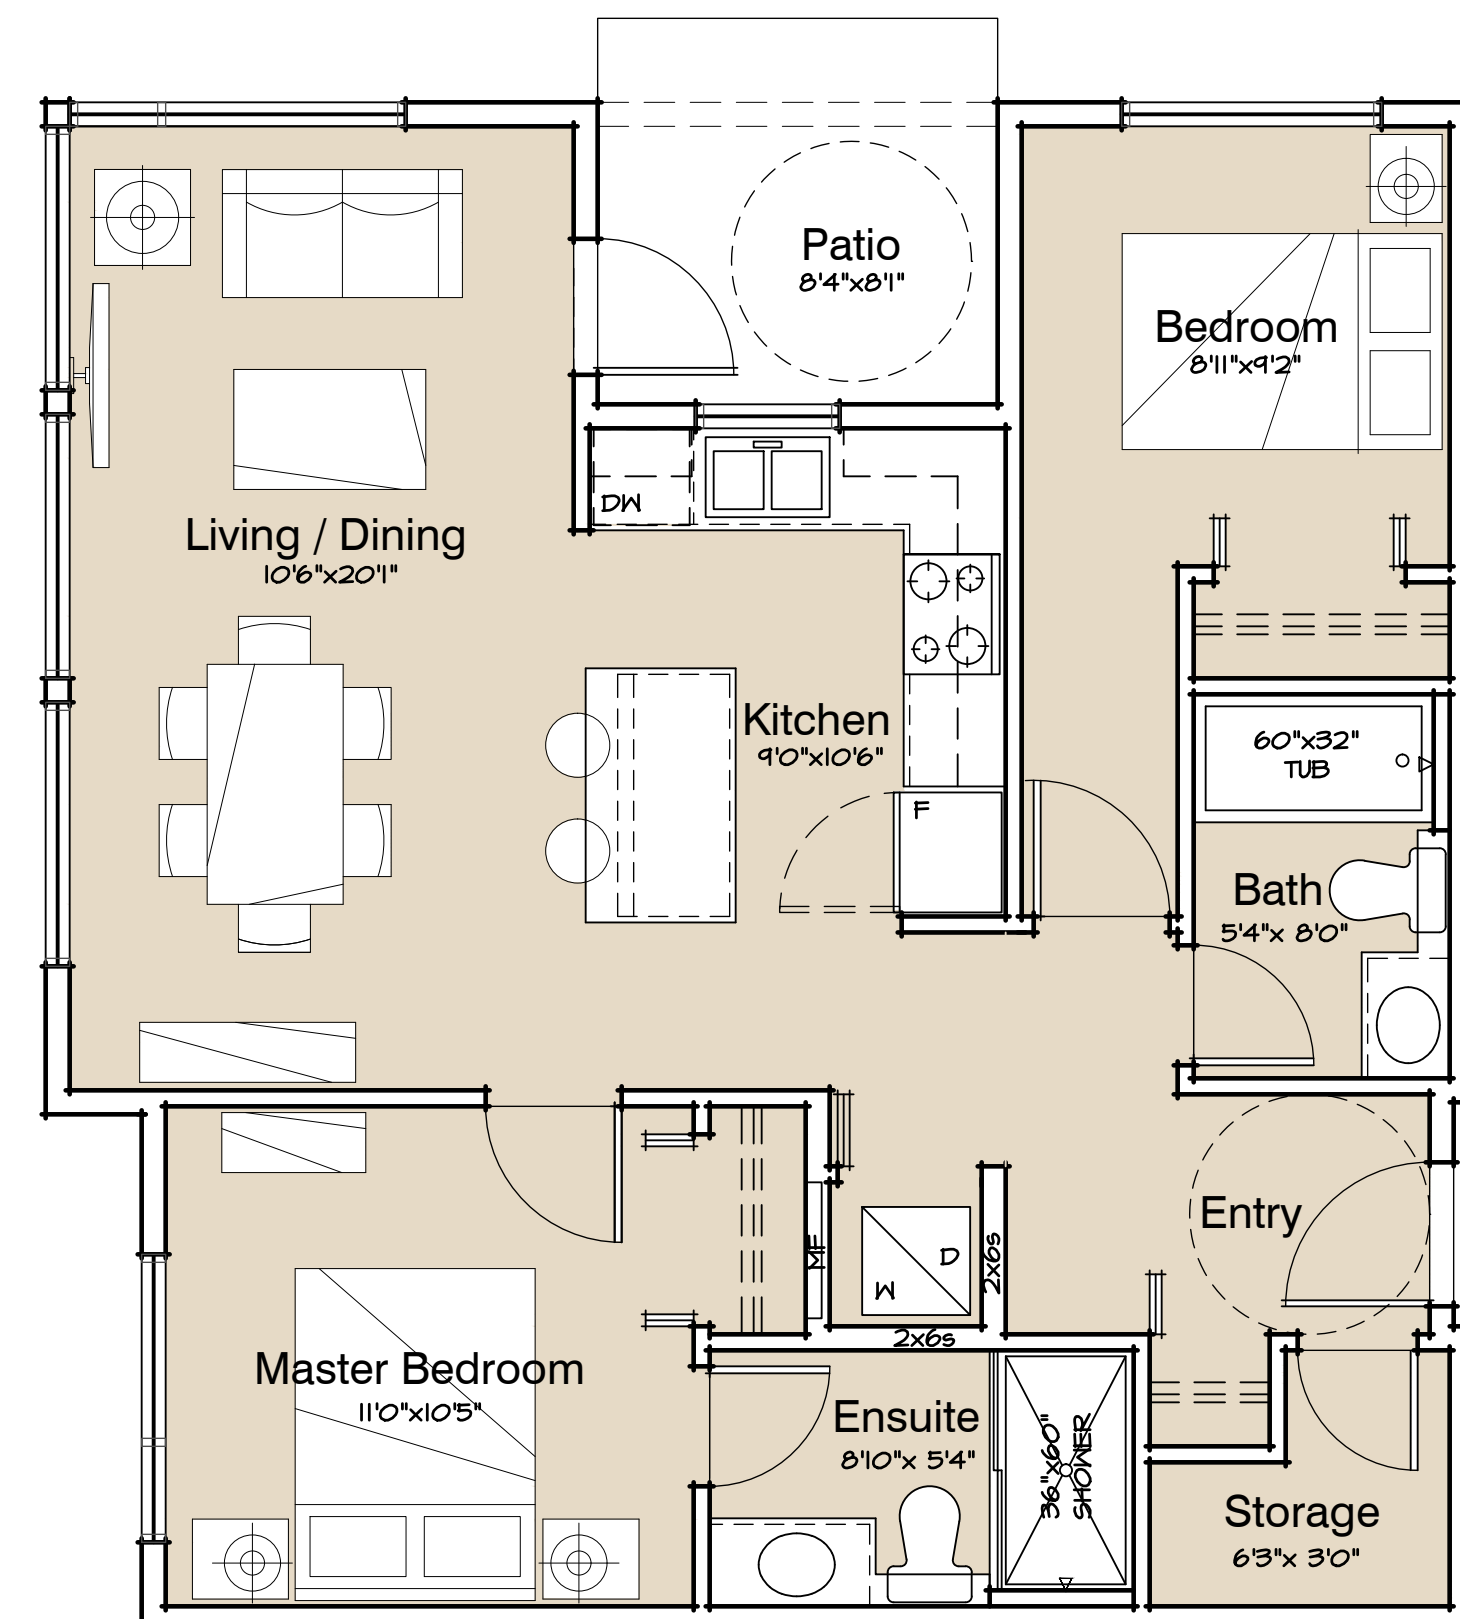

Unit Type A7

1 Bedroom
Area: 730 sf
1 of 93 units

Unit Type B - Lower

2 Bedroom
Area: 808 sf
6 of 93 units

Unit Type A8

1 Bedroom
Area: 730 sf
1 of 93 units

Unit Type B

2 Bedroom
Area: 767 sf
16 of 93 units

LOTS 27/29 ~ WESBROOK PLACE, UBC

BLDG A - UNIT PLANS

September 23, 2015

Sk-2.12

UBC Properties Trust

Unit Type B3

1 Bedroom
Area: 627 sf
11 of 93 units

Unit Type C

2 Bedroom
Area: 862 sf
5 of 93 units

Unit Type Ca

2 Bedroom
Area: 850 sf
6 of 93 units

LOTS 27/29 ~ WESBROOK PLACE, UBC

BLDG A - UNIT PLANS

September 23, 2015

Sk-2.13

UBC Properties Trust