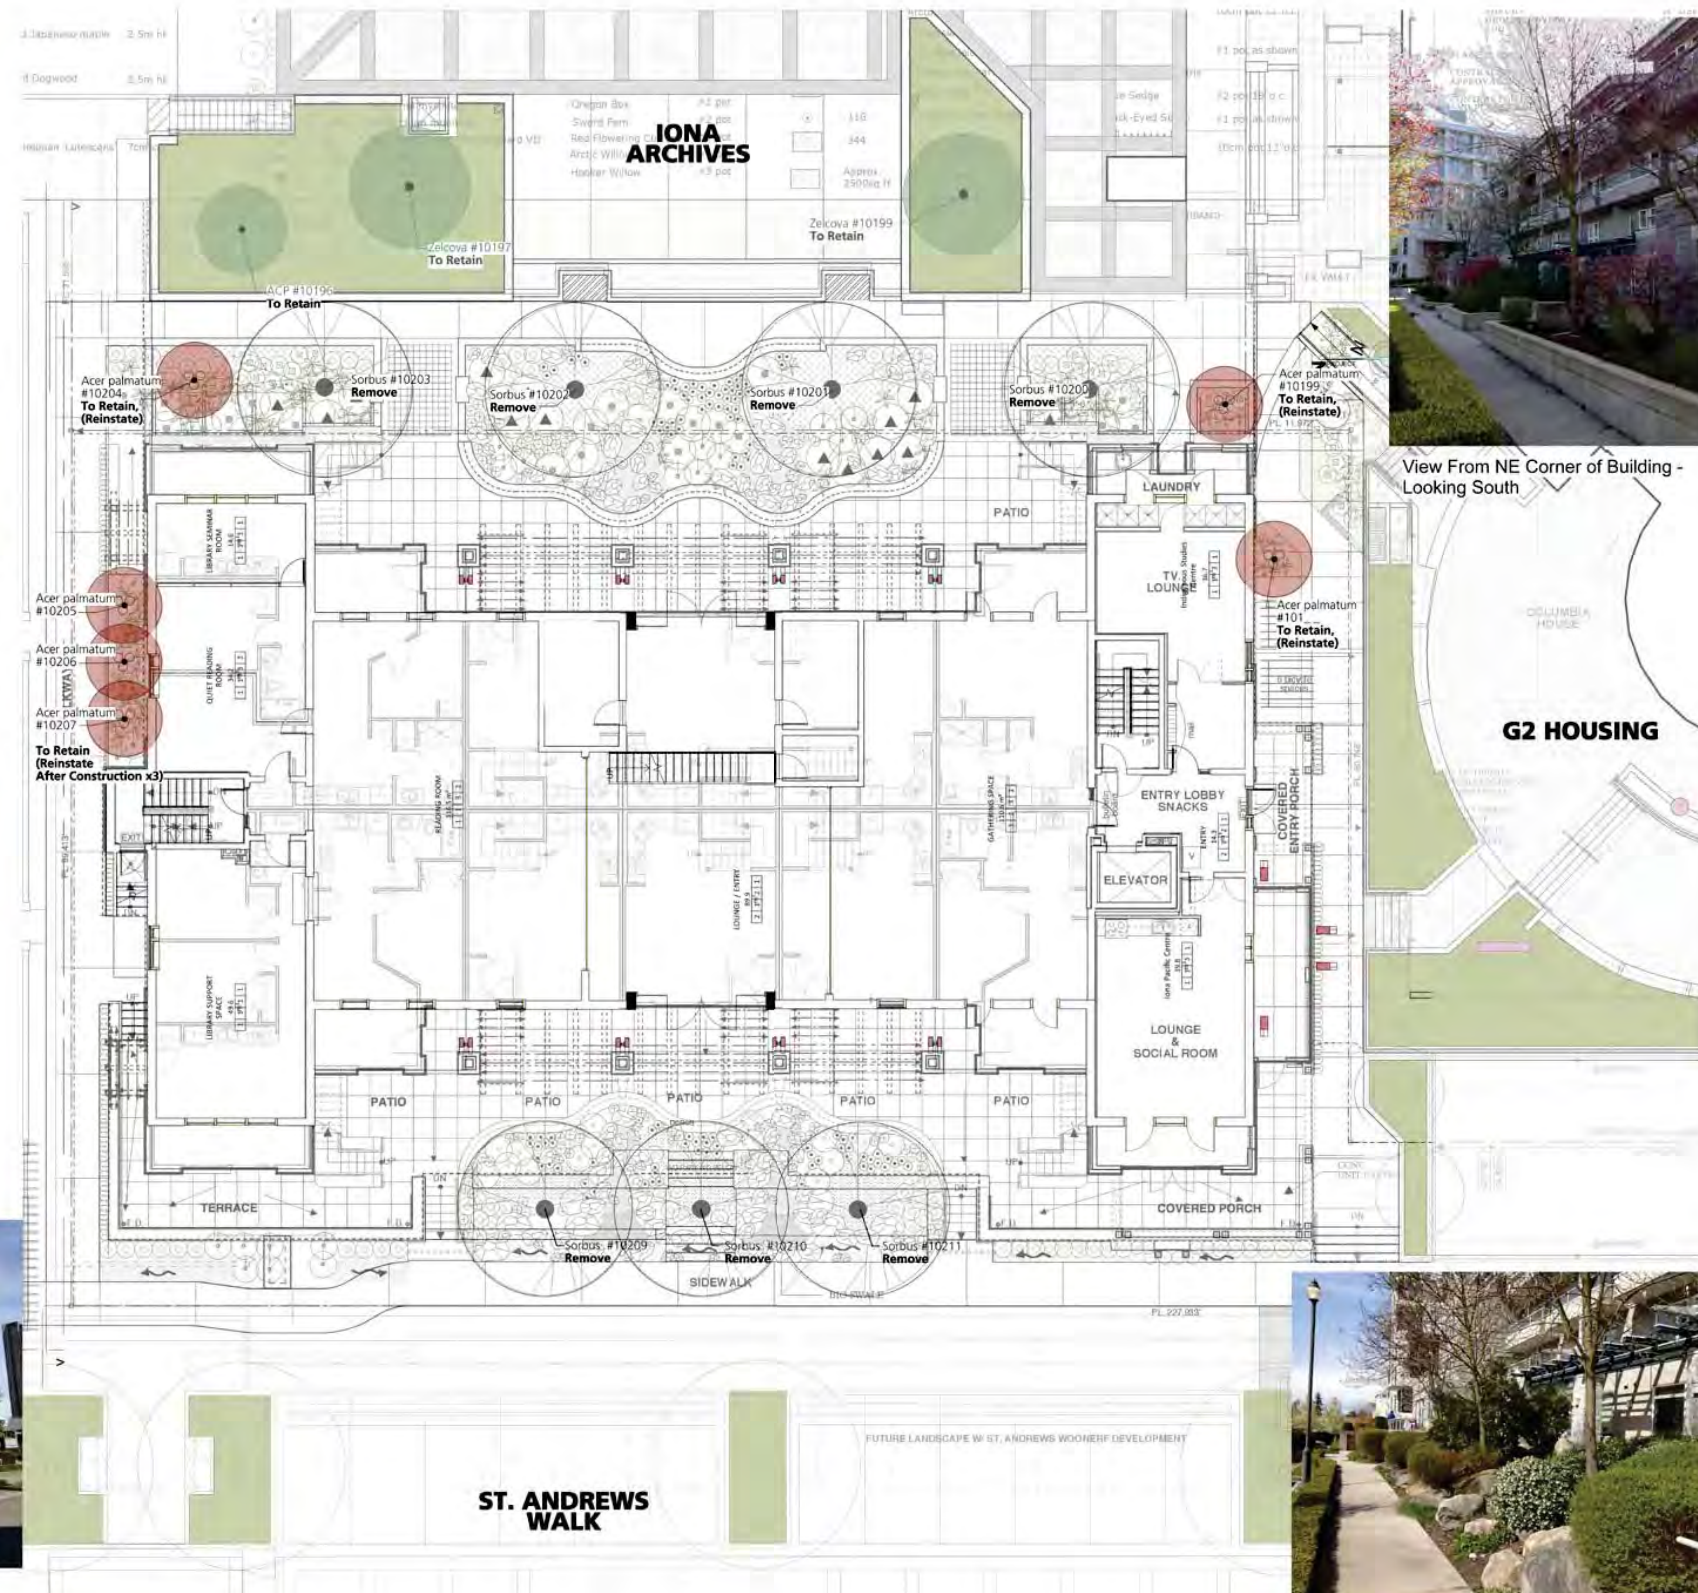

# LANDSCAPE PLAN

- Custom Bench
- Planter
- Water Feature
- Bike Rack
- Hydrapressed Paving
- Stormwater Collector
- Plant Pot
- Conceret Paving
- Bike Rack
- G2 HOUSING
- Plant Pot
- Stormwater Collector
- Hydrapressed Paving
- Bench
- High Voltage Cable Convention

# EXISTING LANDSCAPE

View From NE Corner of Building - Looking South

View From NE Corner of Building- Looking West

West Side of Building

View From NE Corner of Building - Looking South

# PROPOSED LANDSCAPE ELEMENTS