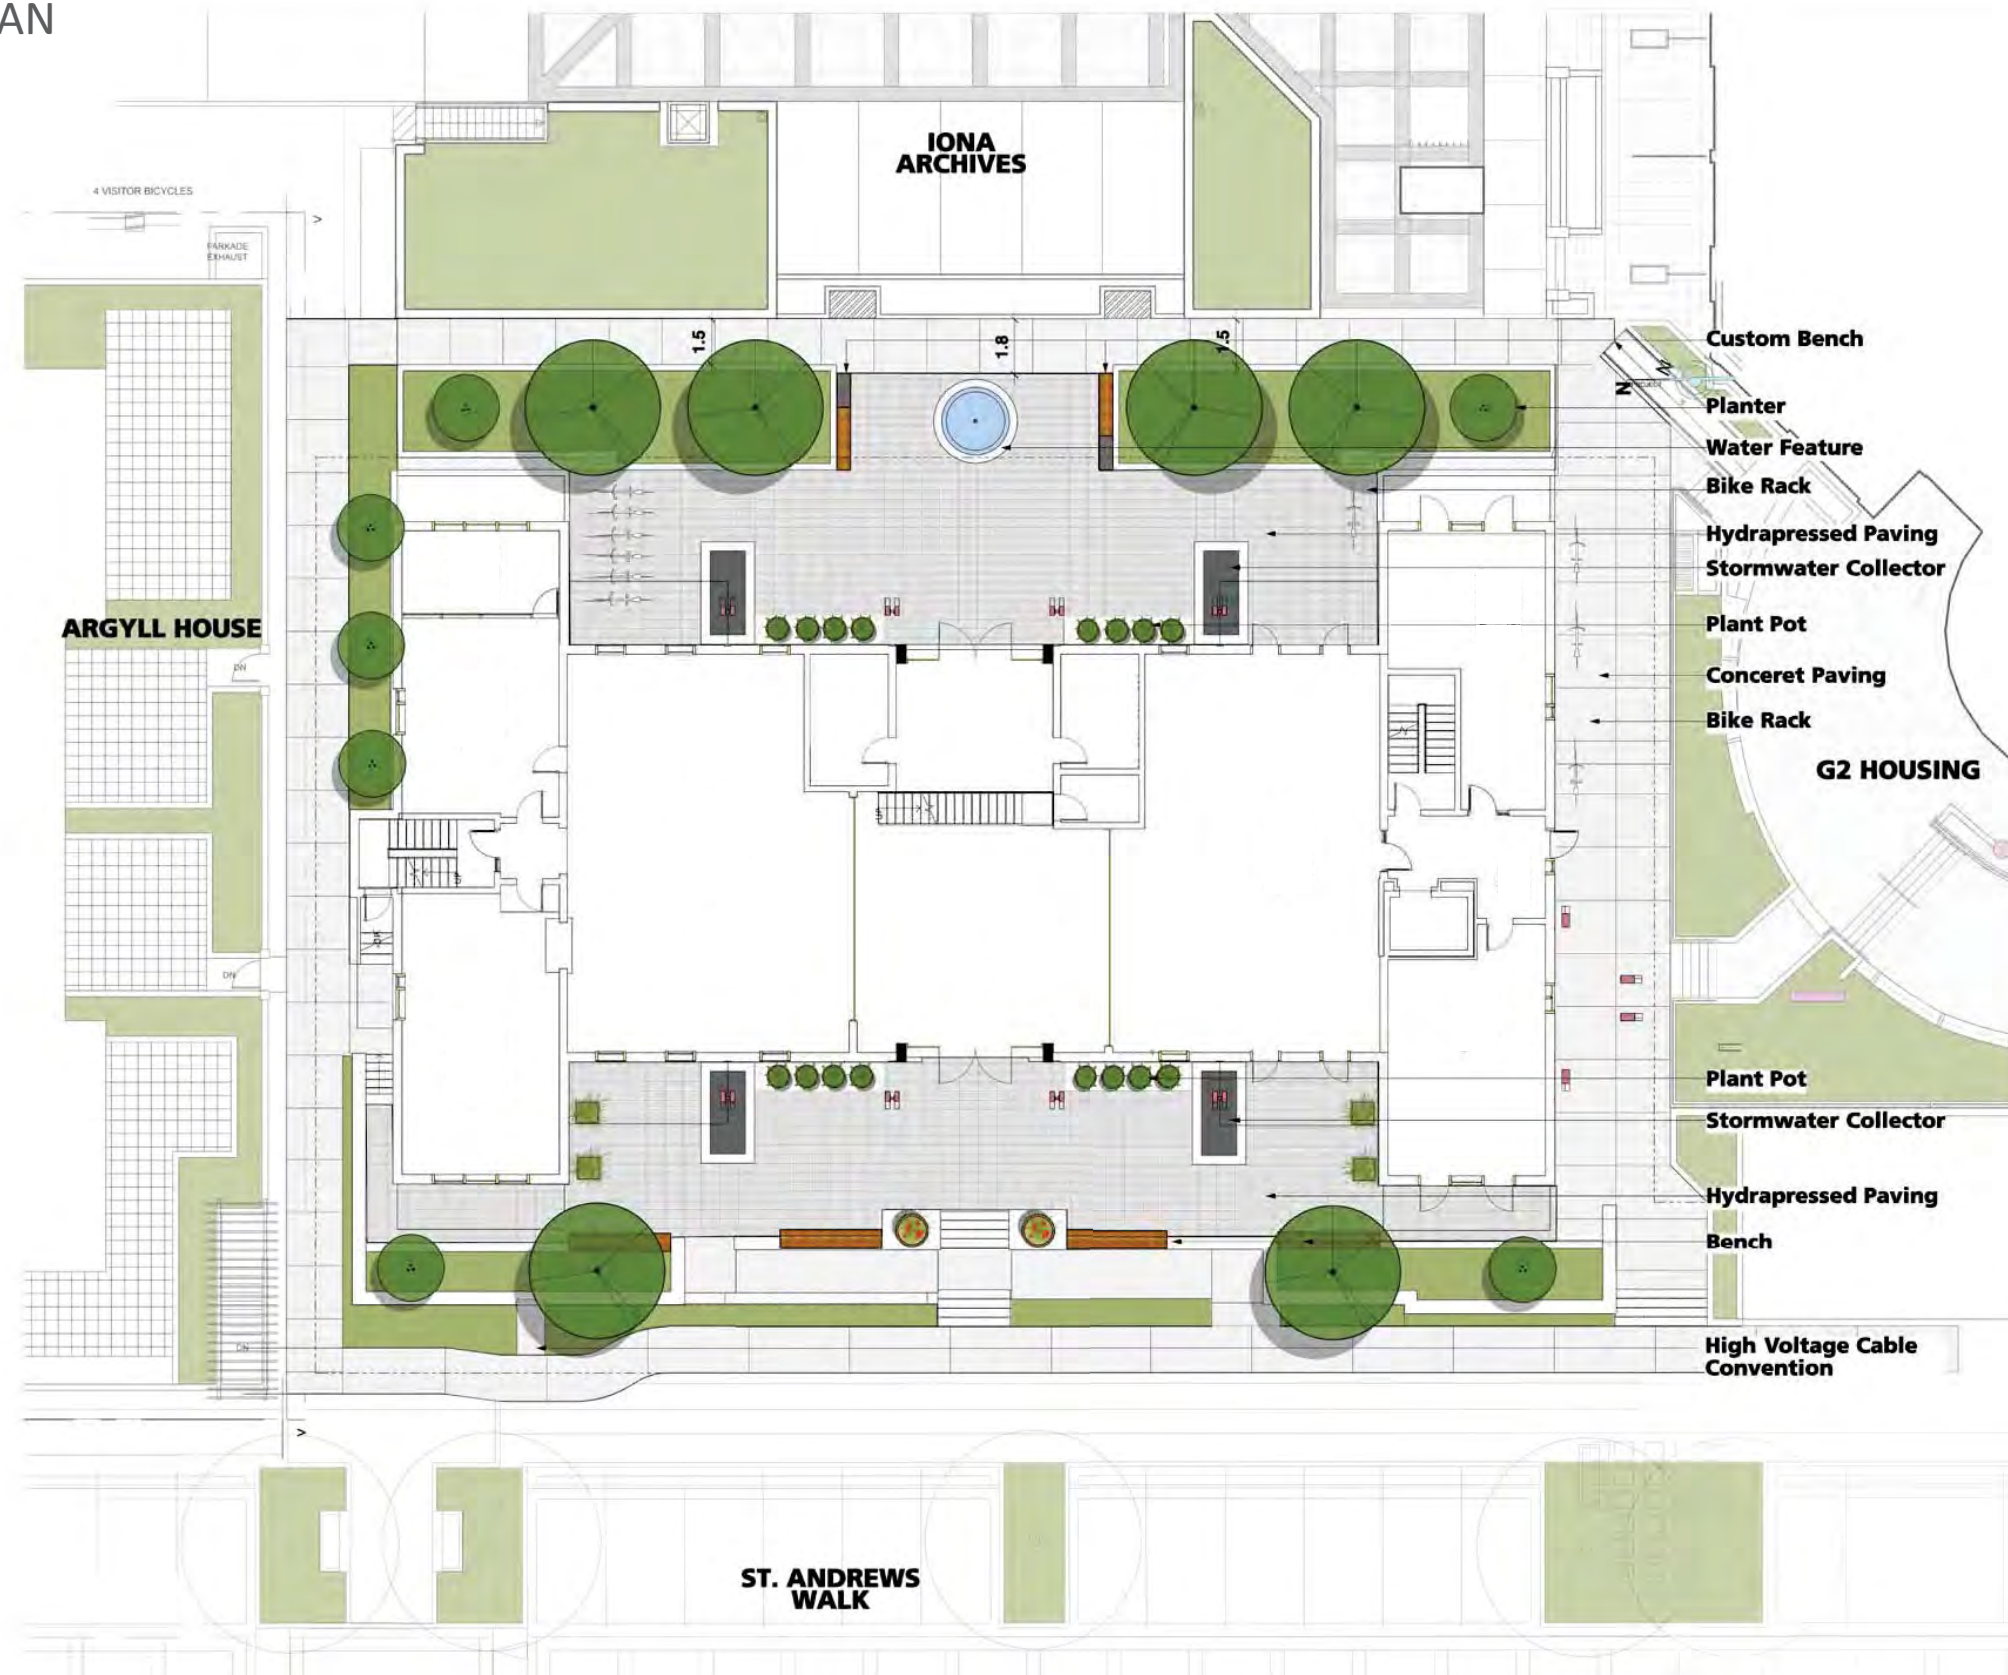

# LANDSCAPE PLAN

- Custom Bench
- Planter
- Water Feature
- Bike Rack
- Hydrapressed Paving
- Stormwater Collector
- Plant Pot
- Conceret Paving
- Bike Rack
- G2 HOUSING
- Plant Pot
- Stormwater Collector
- Hydrapressed Paving
- Bench
- High Voltage Cable Convention

# EXISTING LANDSCAPE

View From NE Corner of Building - Looking South

View From NE Corner of Building- Looking West

West Side of Building

View From NE Corner of Building - Looking South

# PROPOSED LANDSCAPE ELEMENTS