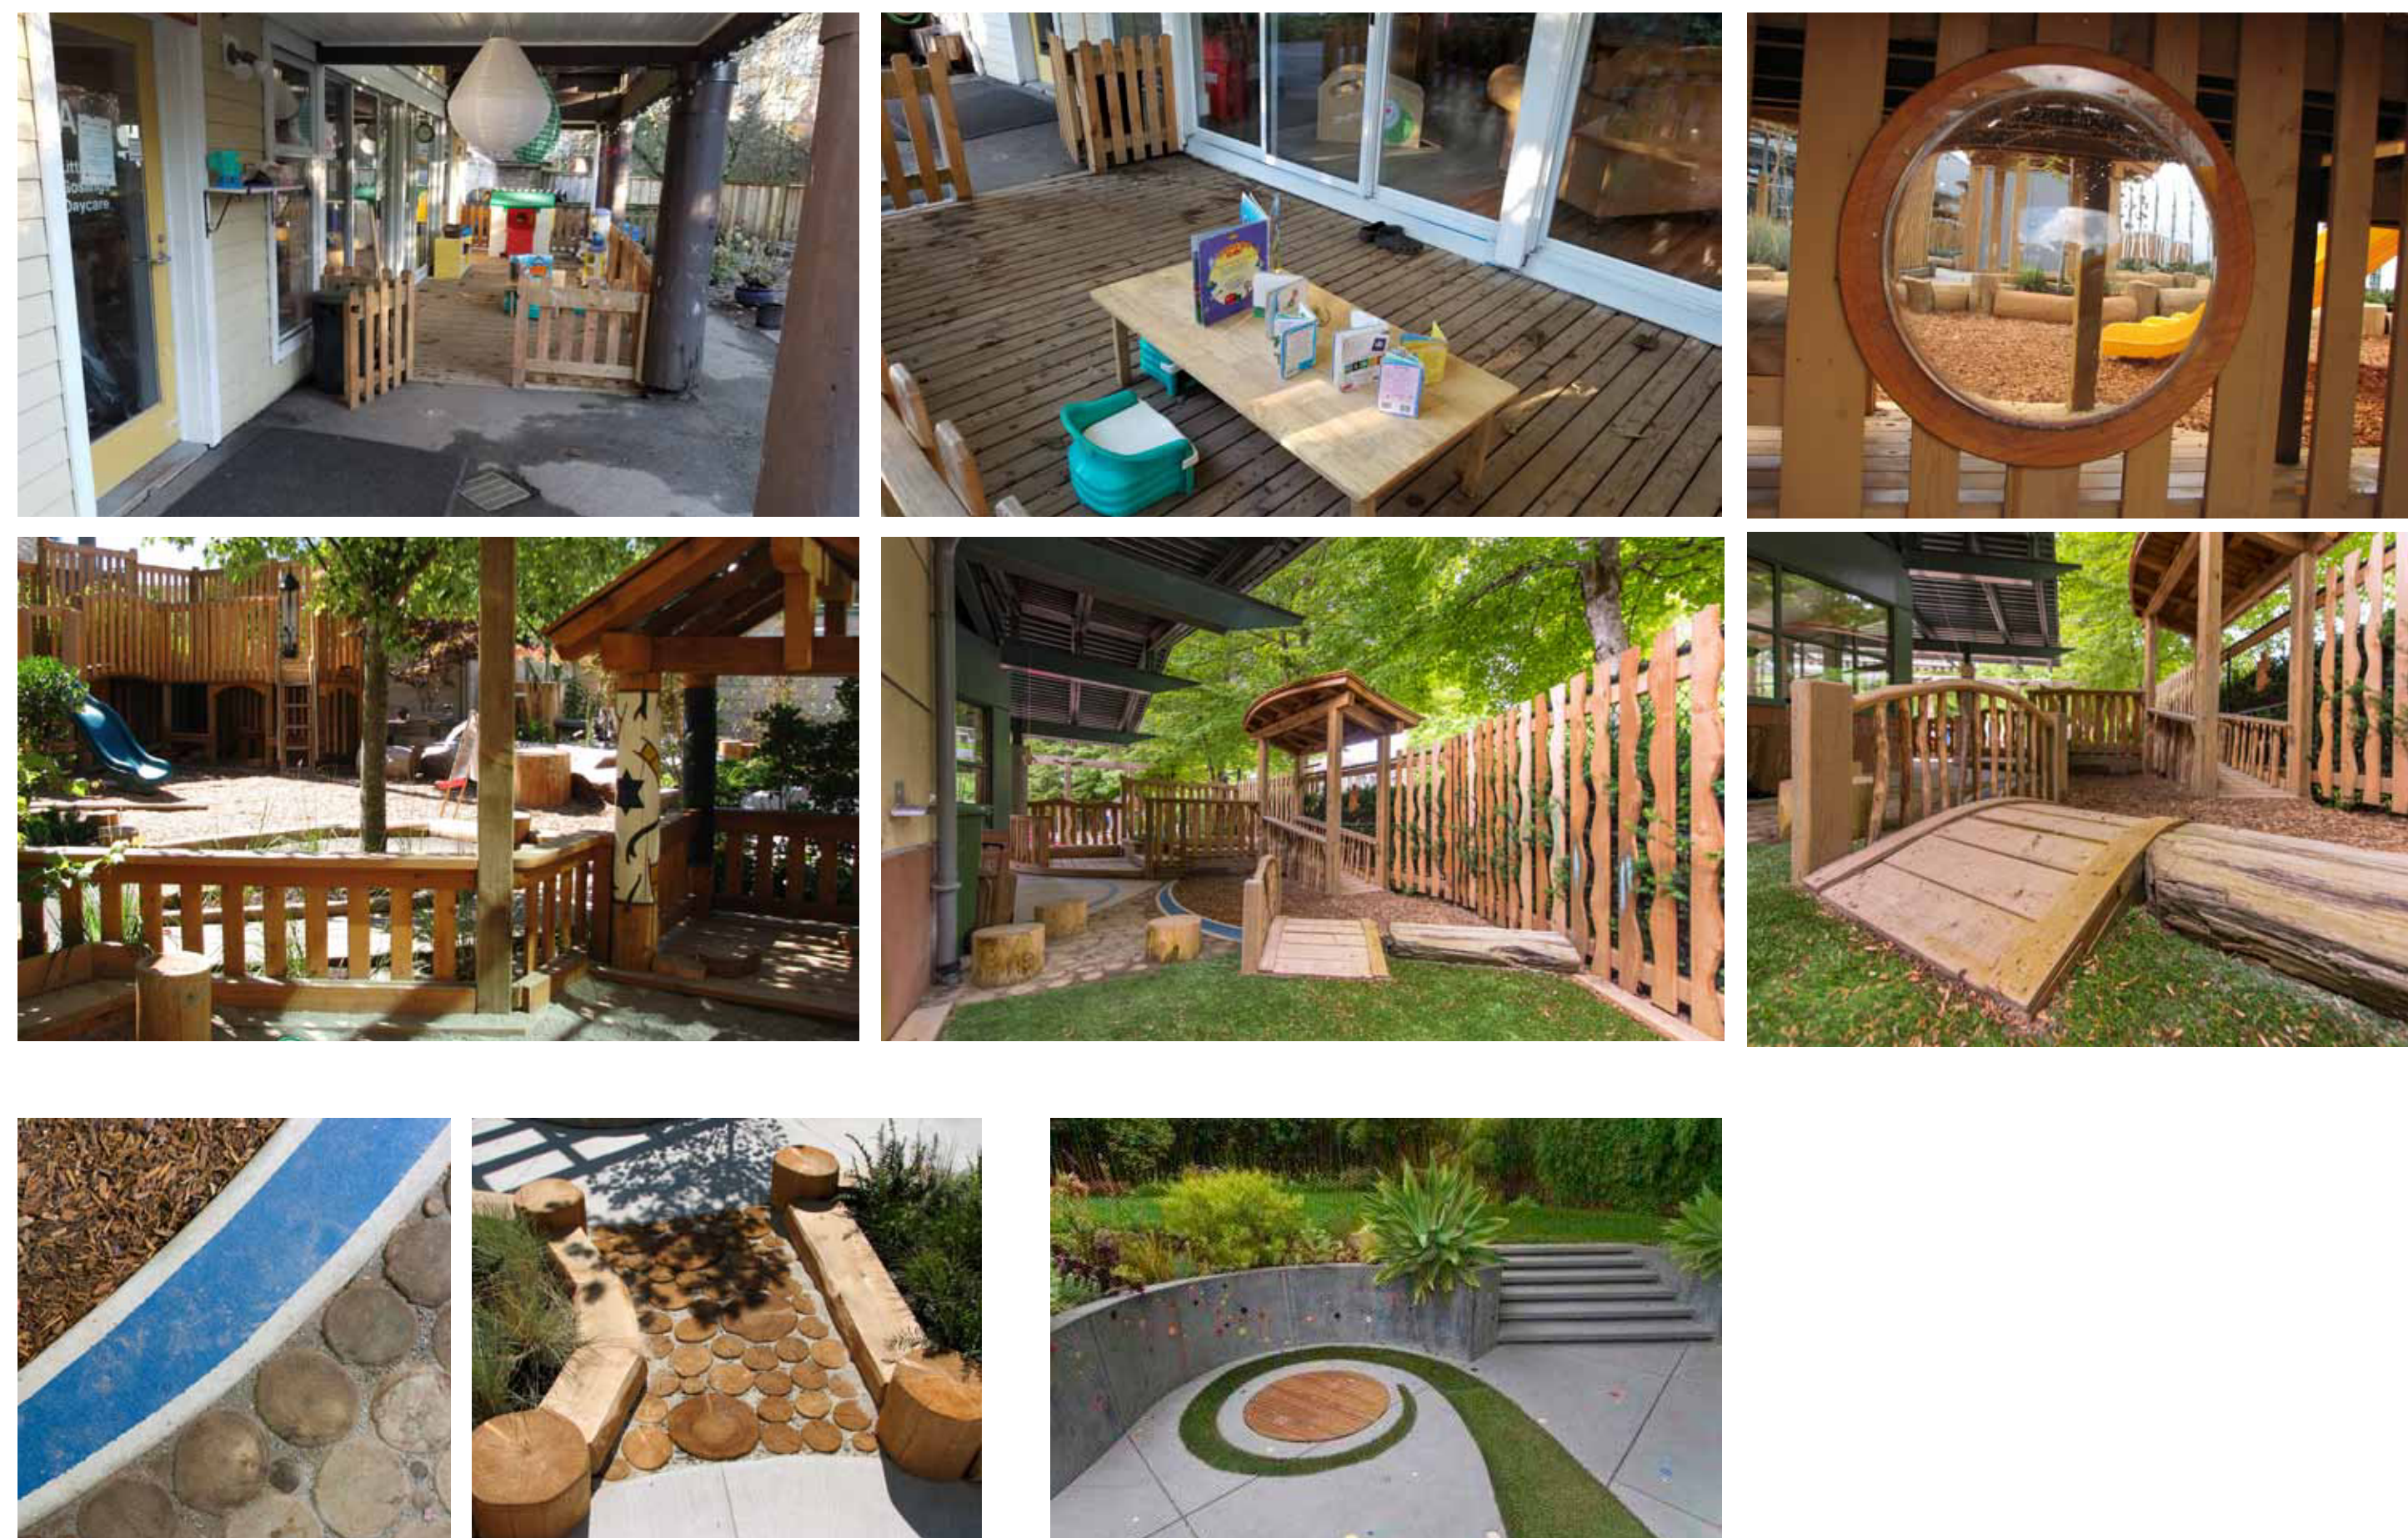

## Legends:

- |   |  |
|---|--|
| 1 Storage                                   | 17 Sand Play w/Water                                 |
| 2 Long Stroller Parking                     | 18 Covered Sand Play                                 |
| 3 Covered Stroller Parking                  | 19 Storage Shed                                      |
| 4 Welcome Bench and Planting                | 20 Tree Climber w/ Stairs & Slide                    |
| 5 Buffer Planting                           | 21 Willow Tunnel / Fort                              |
| 6 2 m Tall Cedar Fence                      | 22 Unprogramed Open Space                            |
| 7 Double Gate                               | 23 Covered Tree Fort with Levels, Log Tangle & Slide |
| 8 Deck w/ Cruiser Bar                       | 24 Arbor Entry                                       |
| 9 Platform                                  | 25 6' Tall Cedar Fence with Trellis                  |
| 10 Sand w/ Water & Planting                 | 26 Lookout   |
| 11 Ramp & Steps                             | 27 Log Fort  |
| 12 Cozy Corner                              | 28 Loose Parts Bins                                  |
| 13 Concrete Trike Loop Around Planting      | 29 Existing Nurse Log                                |
| 14 Seats & Log Round Table                  | 30 Stroller Parking                                  |
| 15 Fence Play                               | 31 Storage Shelves                                   |
| 16 Table/Bench Around Tree w/ Movable Seats |  |

## Sand

## Water

## Infant Play Area