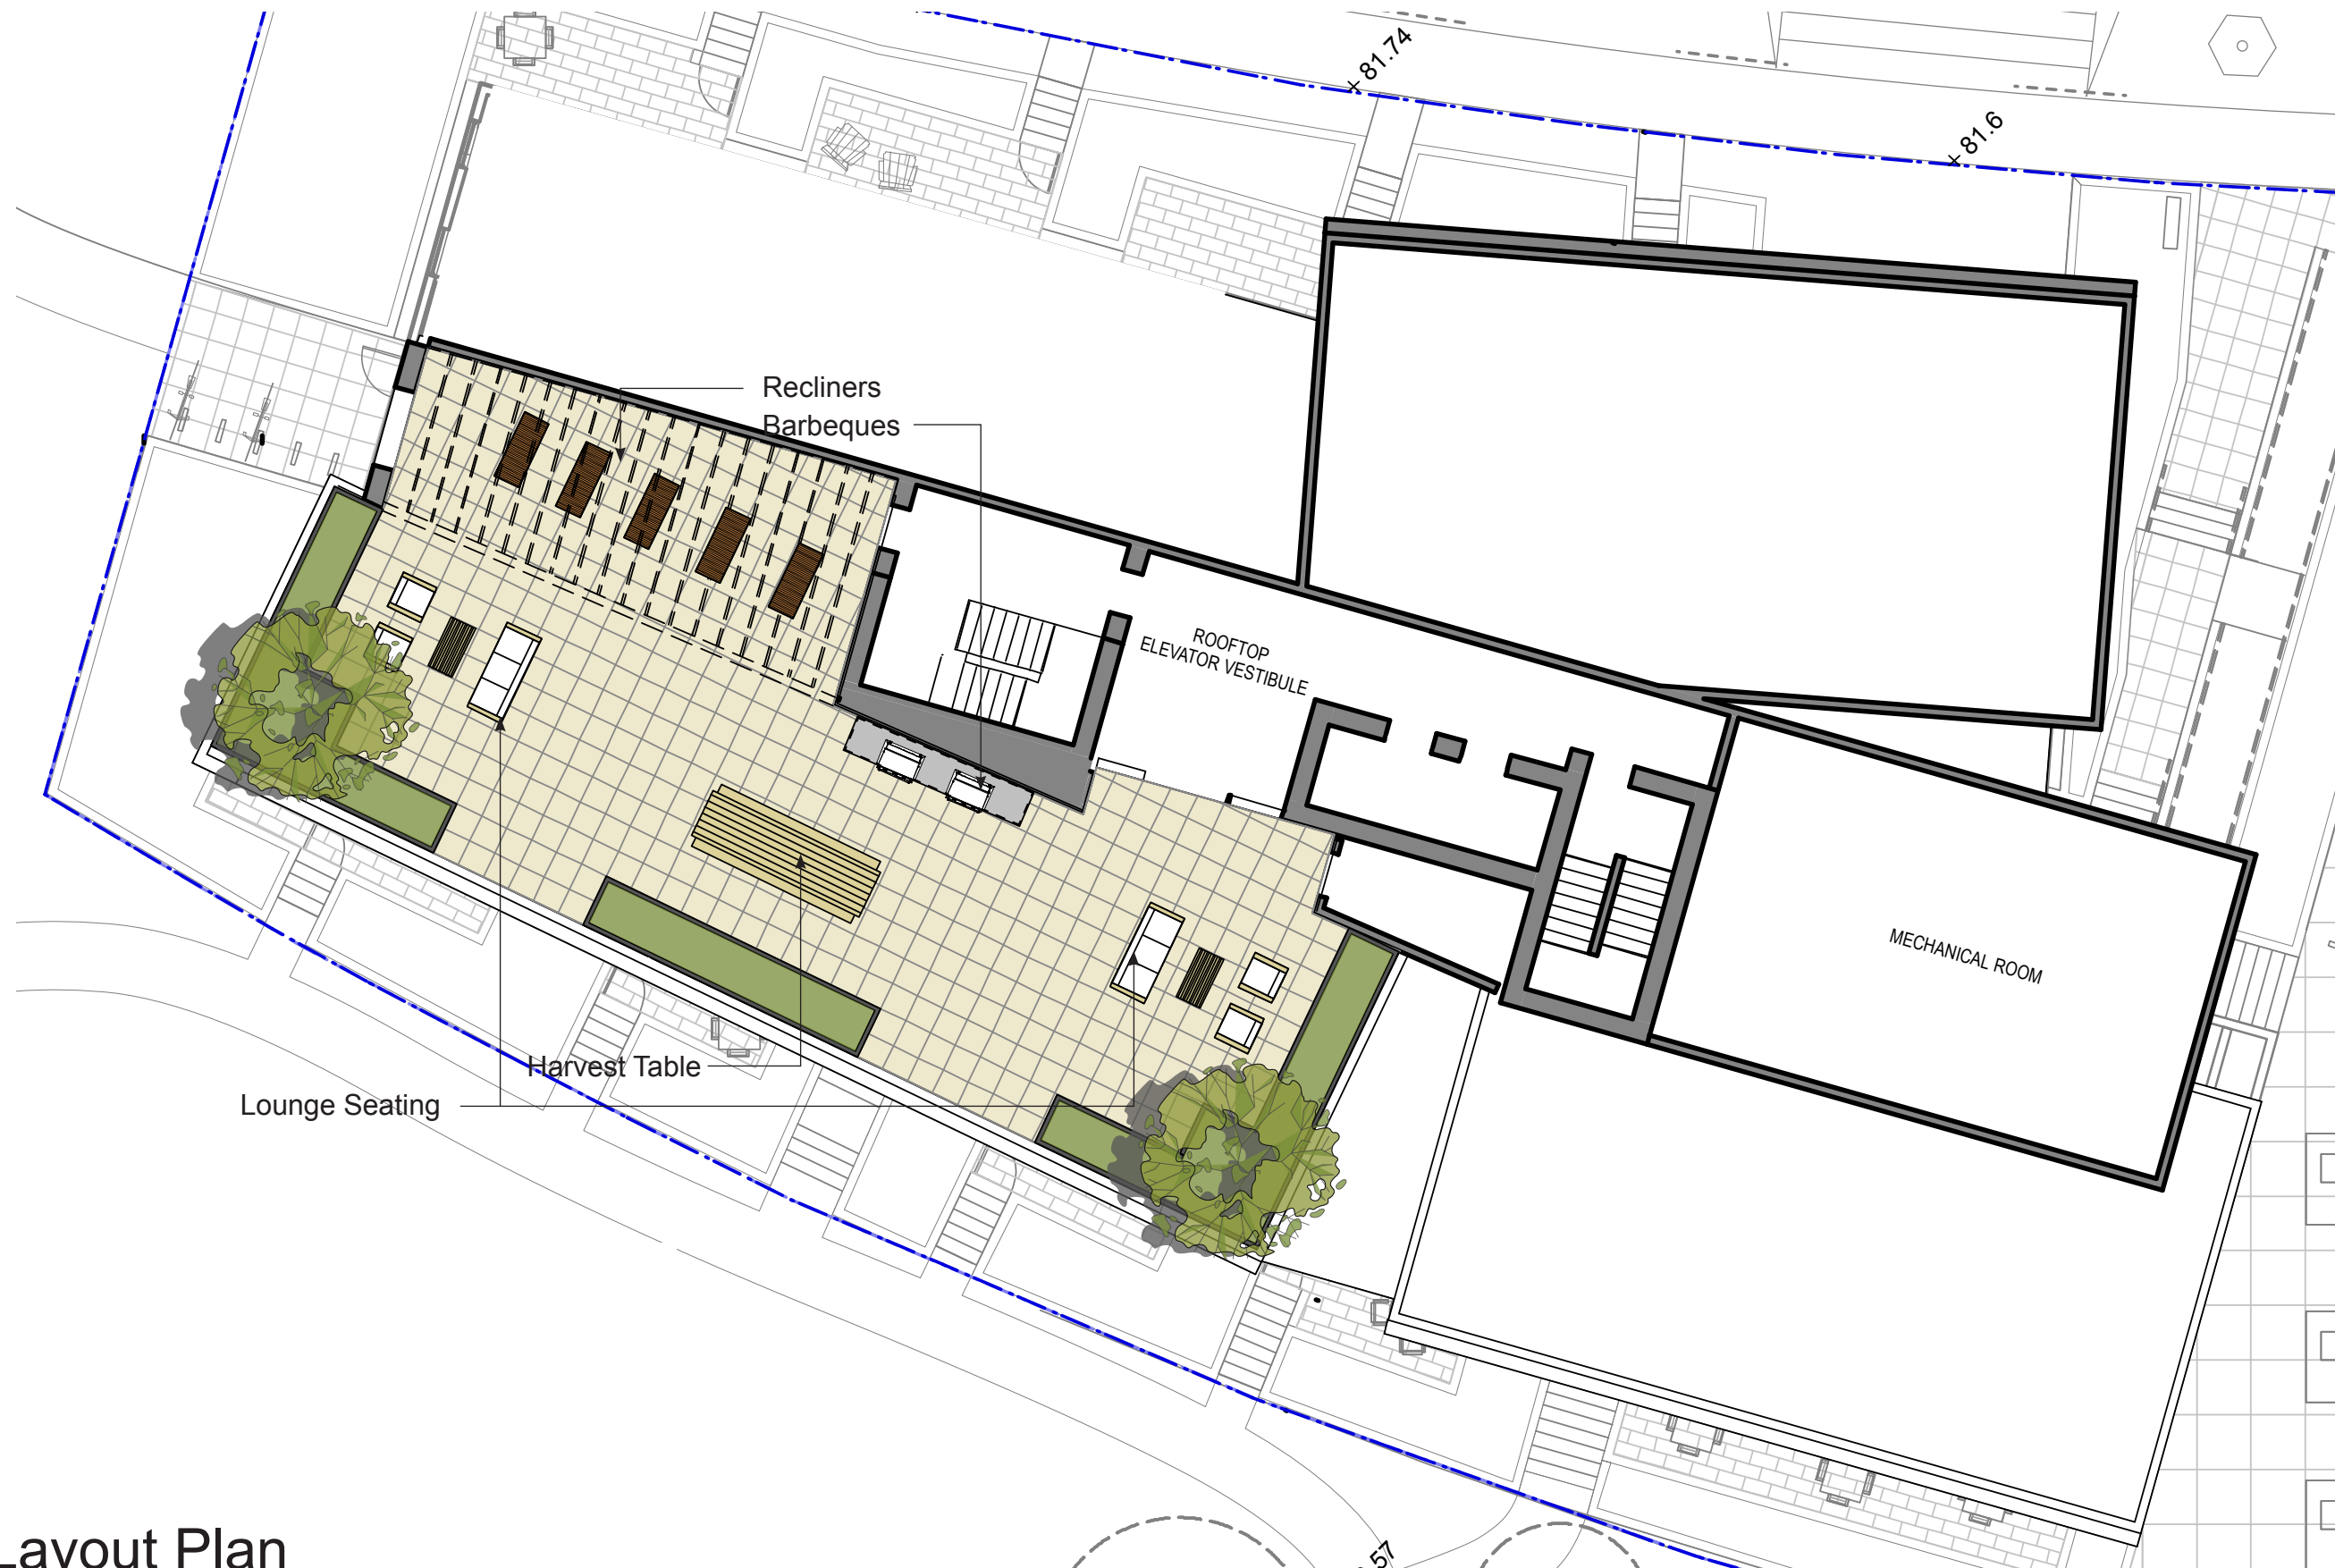

# Lot 11 Connectivity

 Tree to be removed

 Tree to be retained

 **Tree Retention/Removal Plan**

Landscape Plan

# Planting Plan

# Landscape Lighting Plan

- Bollard Light
- Wall Light/ Step Light
- LED Strip Light

Rooftop Layout Plan

Plant List					
Symbol	Qty.	Botanical Name	Common Name	Scheduled Size	Remarks
<b>Trees</b>					
<b>Shrubs</b>					
ApD	2	Acer palmatum 'Dissectum Shoyo Shidare'	Shoyo Shidare Maple	#5 pot	Underplant* garden species
PIO	30	Prunus laurocerasus 'Otto Luyken'	Otto Luyken Laurel	#3 pot	
<b>Groundcovers, Vines, Ferns, Perennials and Grasses</b>					
Pt	155	Pachysandra terminalis	Japanese Spurge	#1 pot	Groundcover