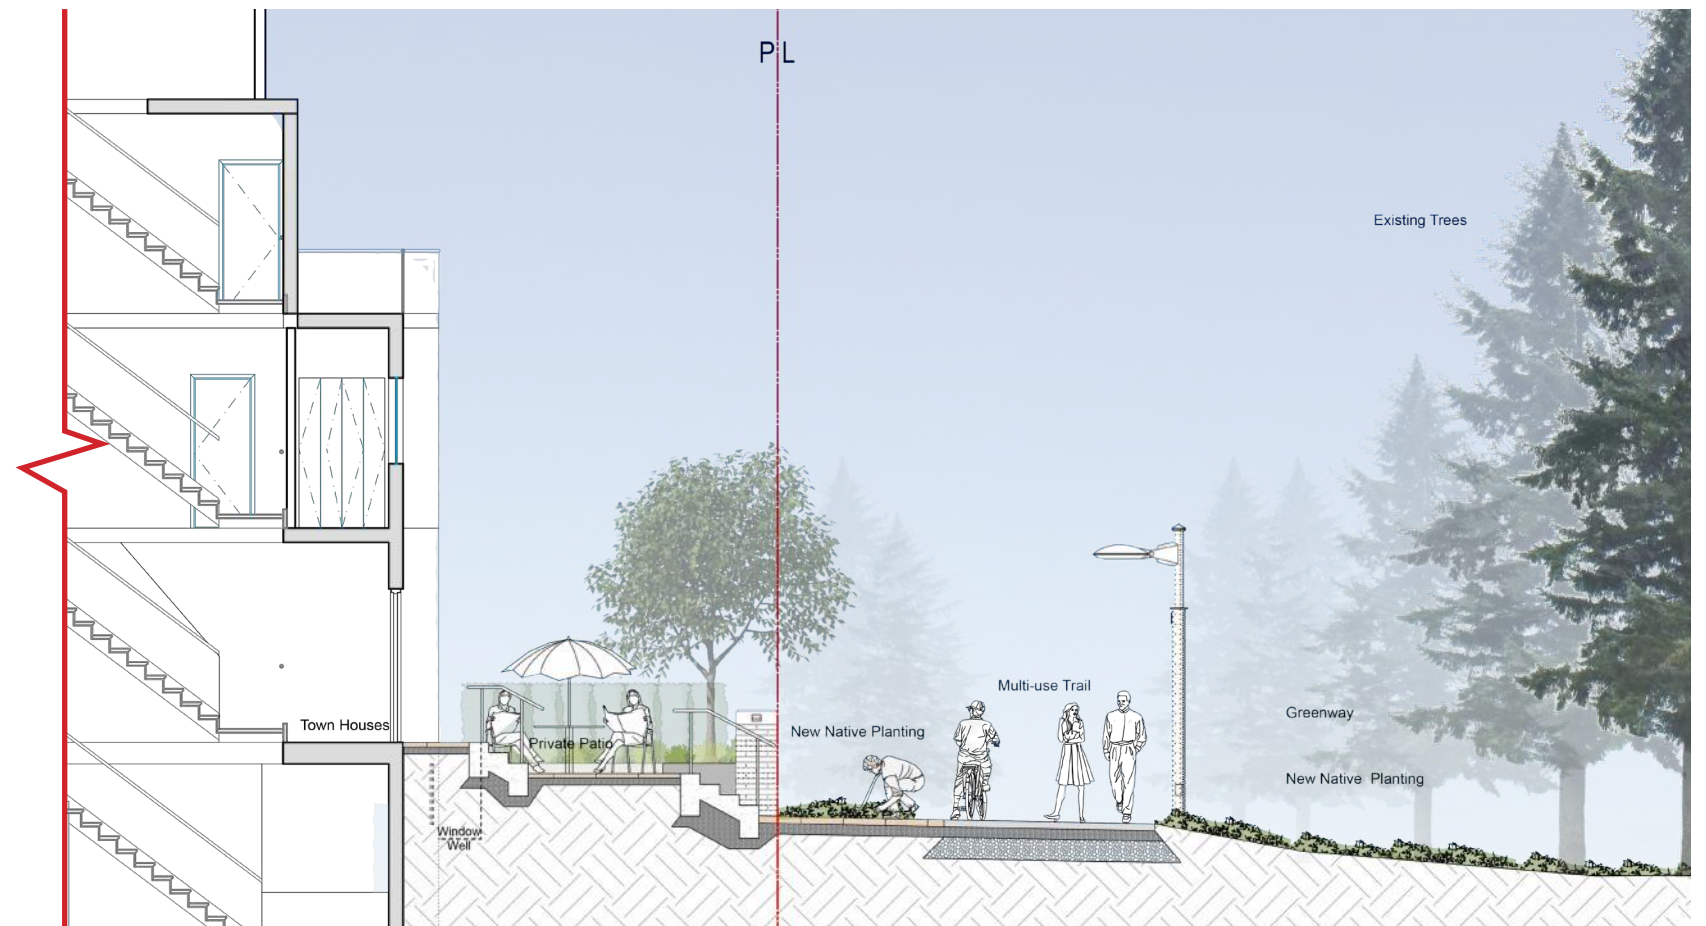

# Landscape Lighting Plan

- Bollard Light
- Wall Light/ Step Light
- LED Strip Light

Rooftop Layout Plan

Plant List					
Symbol	Qty.	Botanical Name	Common Name	Scheduled Size	Remarks
<b>Trees</b>					
<b>Shrubs</b>					
ApD	2	Acer palmatum 'Dissectum Shoyo Shidare'	Shoyo Shidare Maple	#5 pot	Underplant* garden species
PIO	30	Prunus laurocerasus 'Otto Luyken'	Otto Luyken Laurel	#3 pot	
<b>Groundcovers, Vines, Ferns, Perennials and Grasses</b>					
Pt	155	Pachysandra terminalis	Japanese Spurge	#1 pot	Groundcover

# Rooftop Planting Plan

TOWNHOUSES AT ROSS DRIVE

TOWNHOUSES AT GREENWAY

# LANDSCAPE SECTIONS

TOWER AT GREENWAY