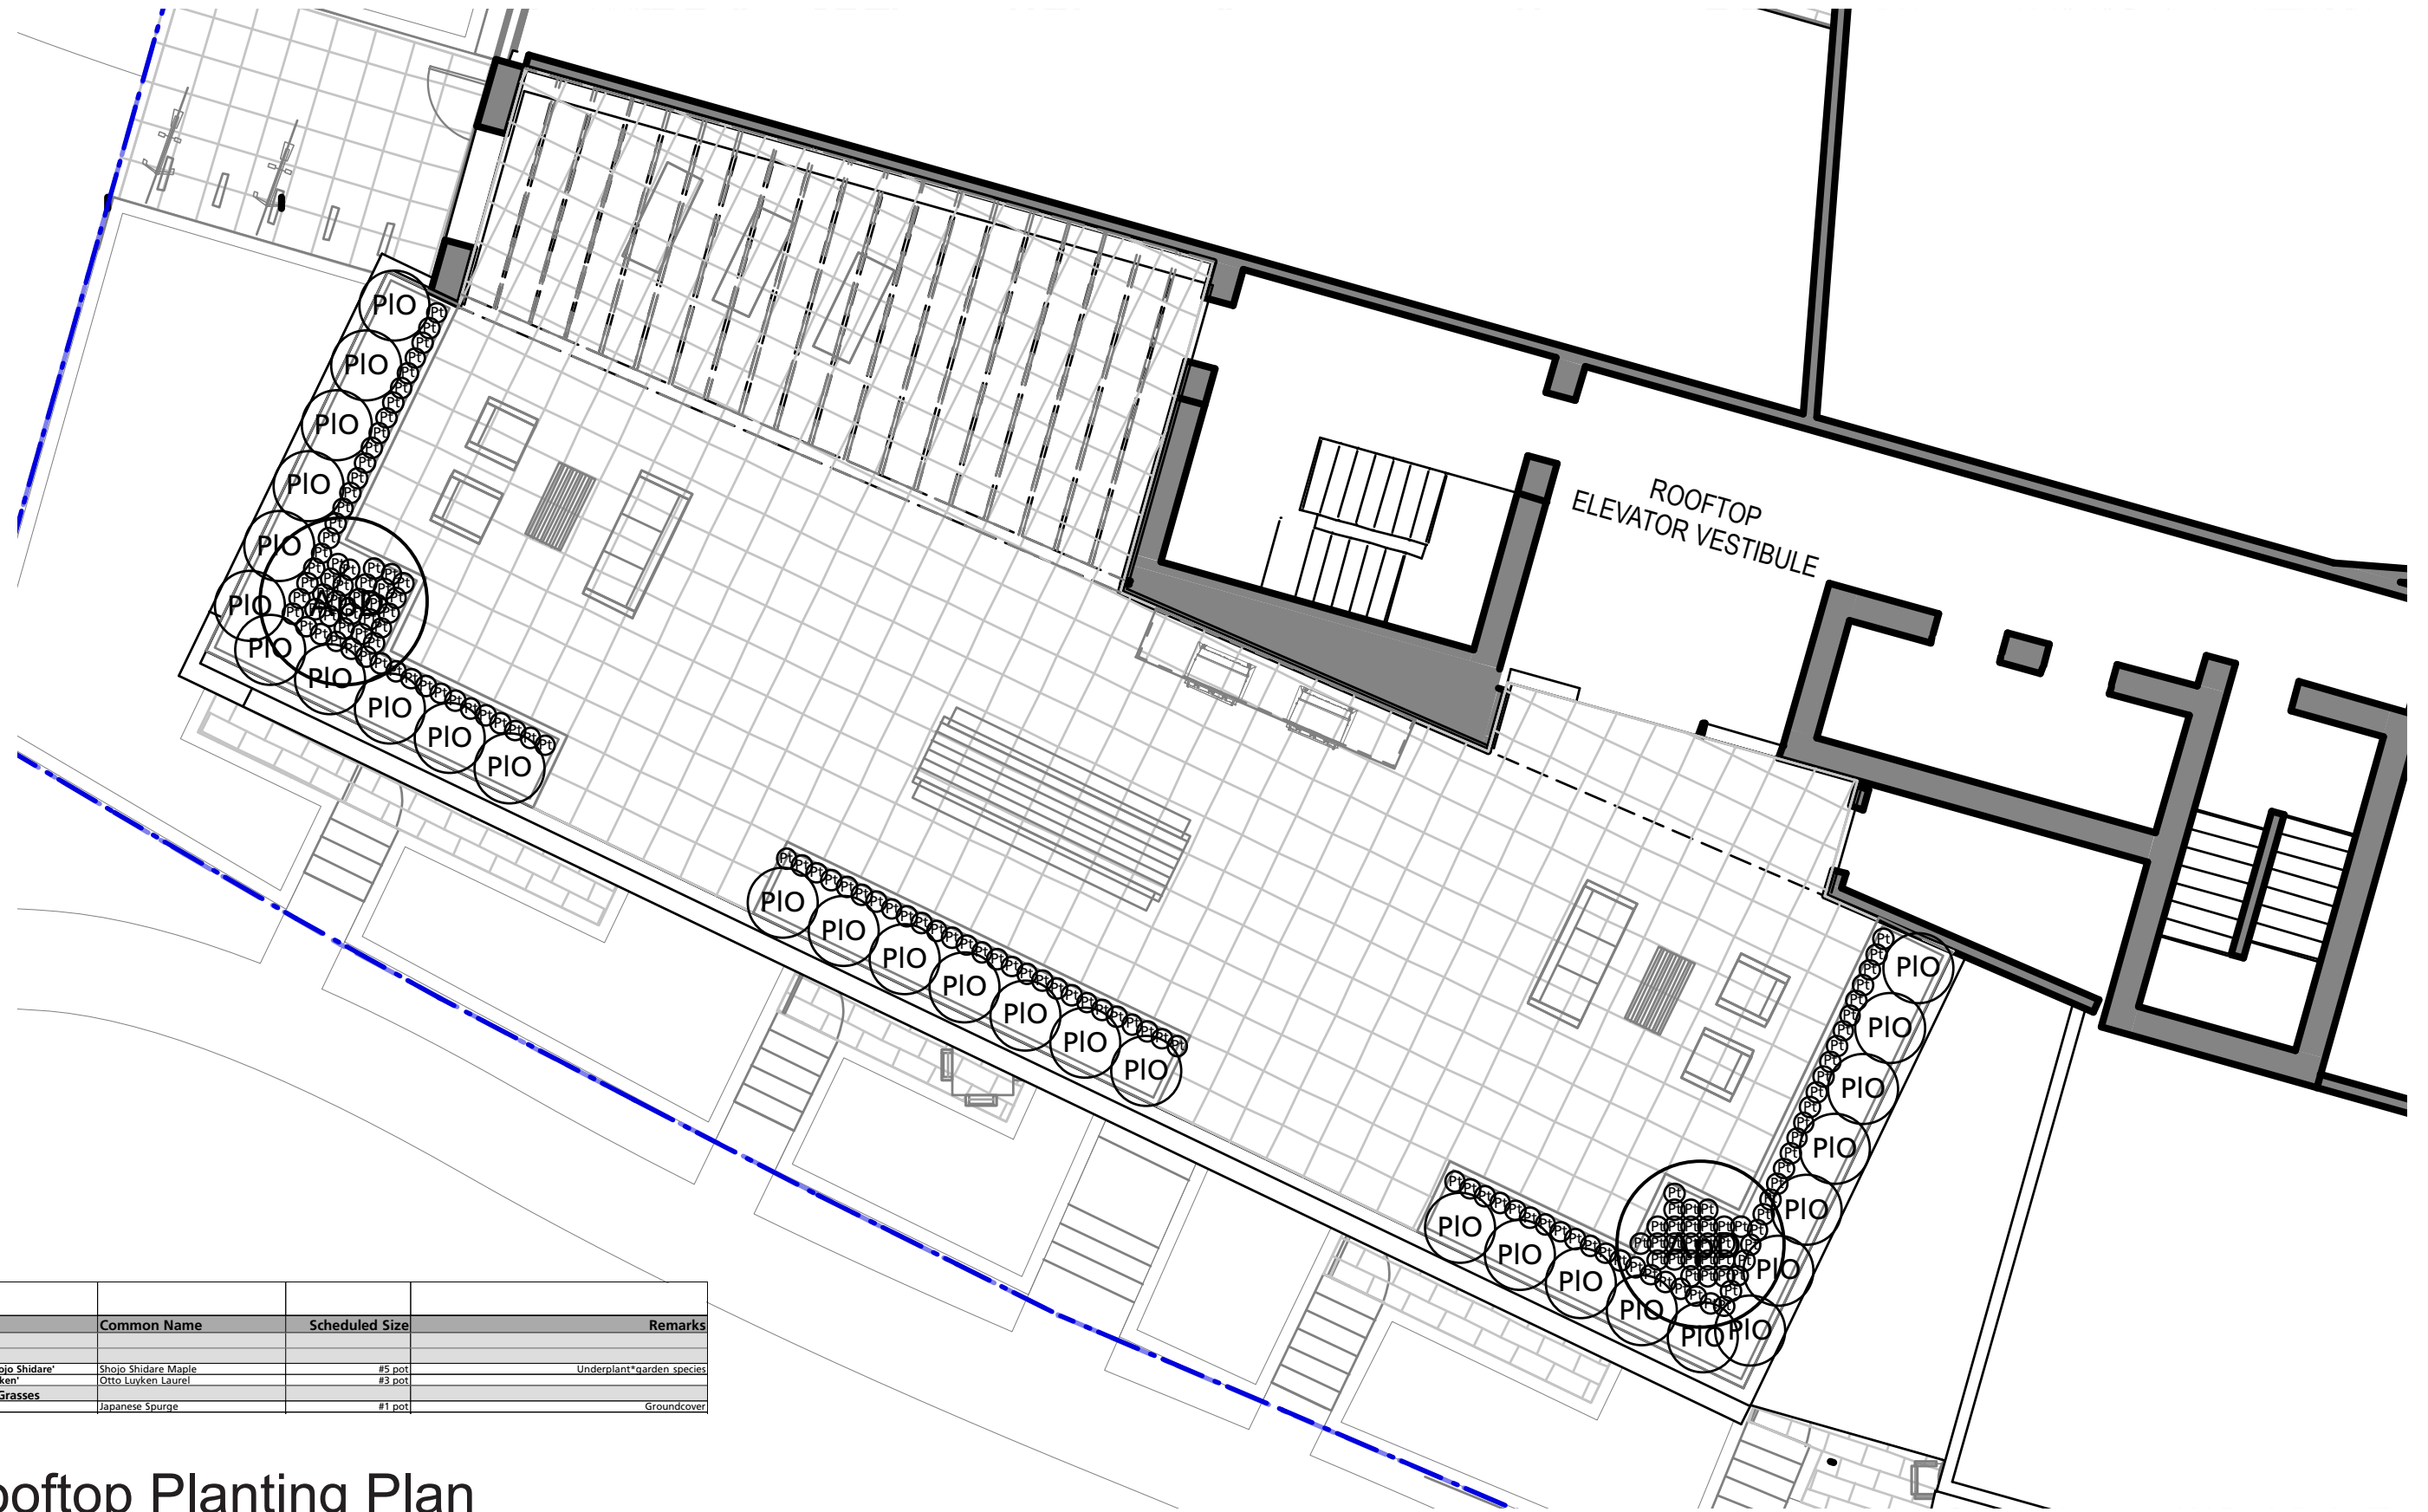

# Planting Plan

# Landscape Lighting Plan

- Bollard Light
- Wall Light/ Step Light
- LED Strip Light

Rooftop Layout Plan

Plant List					
Symbol	Qty.	Botanical Name	Common Name	Scheduled Size	Remarks
<b>Trees</b>					
<b>Shrubs</b>					
ApD	2	Acer palmatum 'Dissectum Shoyo Shidare'	Shoyo Shidare Maple	#5 pot	Underplant* garden species
PIO	30	Prunus laurocerasus 'Otto Luyken'	Otto Luyken Laurel	#3 pot	
<b>Groundcovers, Vines, Ferns, Perennials and Grasses</b>					
Pt	155	Pachysandra terminalis	Japanese Spurge	#1 pot	Groundcover