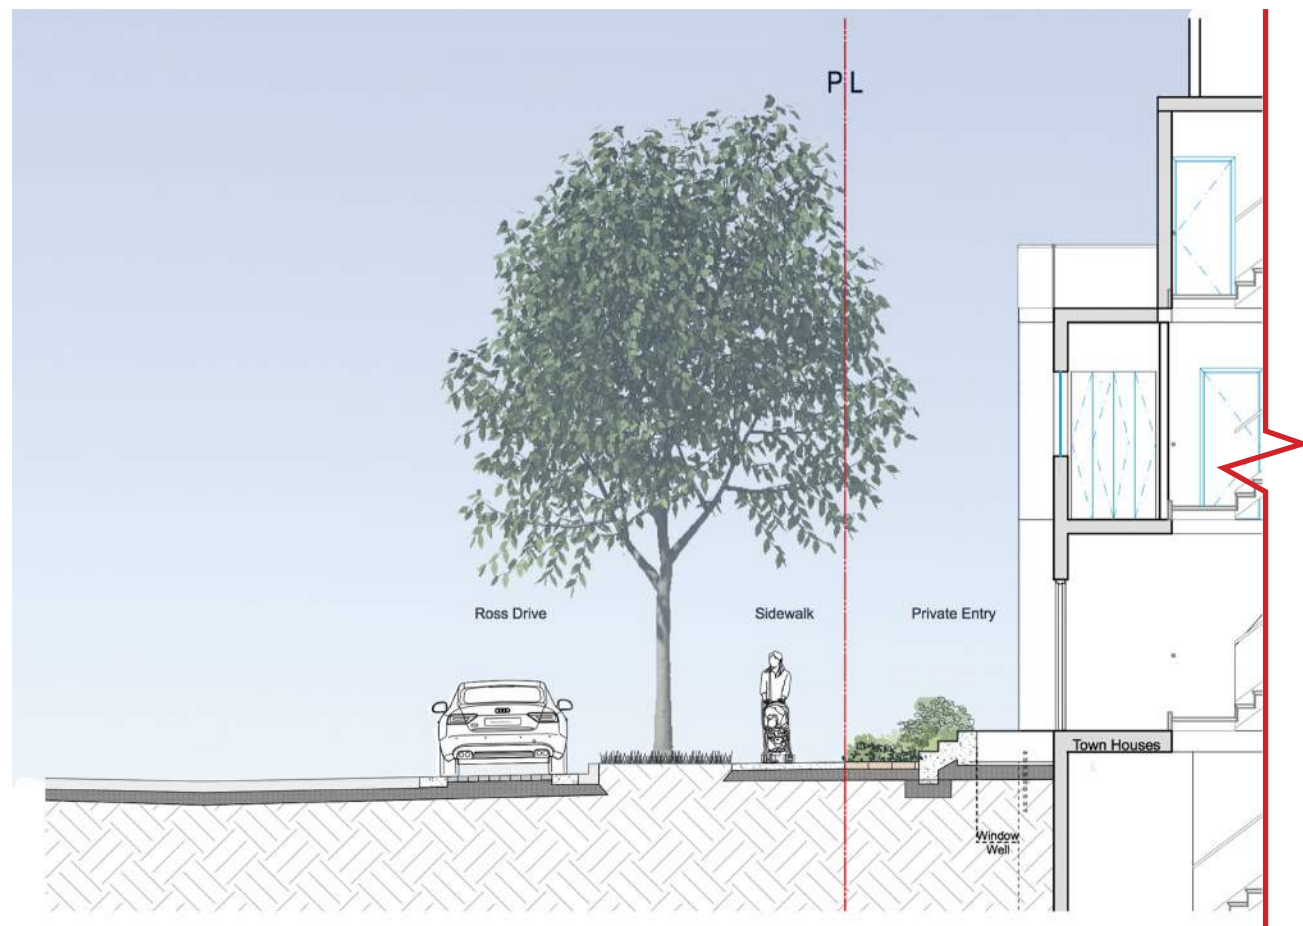

# Landscape Lighting Plan

- Bollard Light
- Wall Light/ Step Light
- LED Strip Light

Rooftop Layout Plan

Plant List					
Symbol	Qty.	Botanical Name	Common Name	Scheduled Size	Remarks
<b>Trees</b>					
<b>Shrubs</b>					
ApD	2	Acer palmatum 'Dissectum Shoyo Shidare'	Shoyo Shidare Maple	#5 pot	Underplant* garden species
PIO	30	Prunus laurocerasus 'Otto Luyken'	Otto Luyken Laurel	#3 pot	
<b>Groundcovers, Vines, Ferns, Perennials and Grasses</b>					
Pt	155	Pachysandra terminalis	Japanese Spurge	#1 pot	Groundcover

# Rooftop Planting Plan

TOWNHOUSES AT ROSS DRIVE

TOWNHOUSES AT GREENWAY