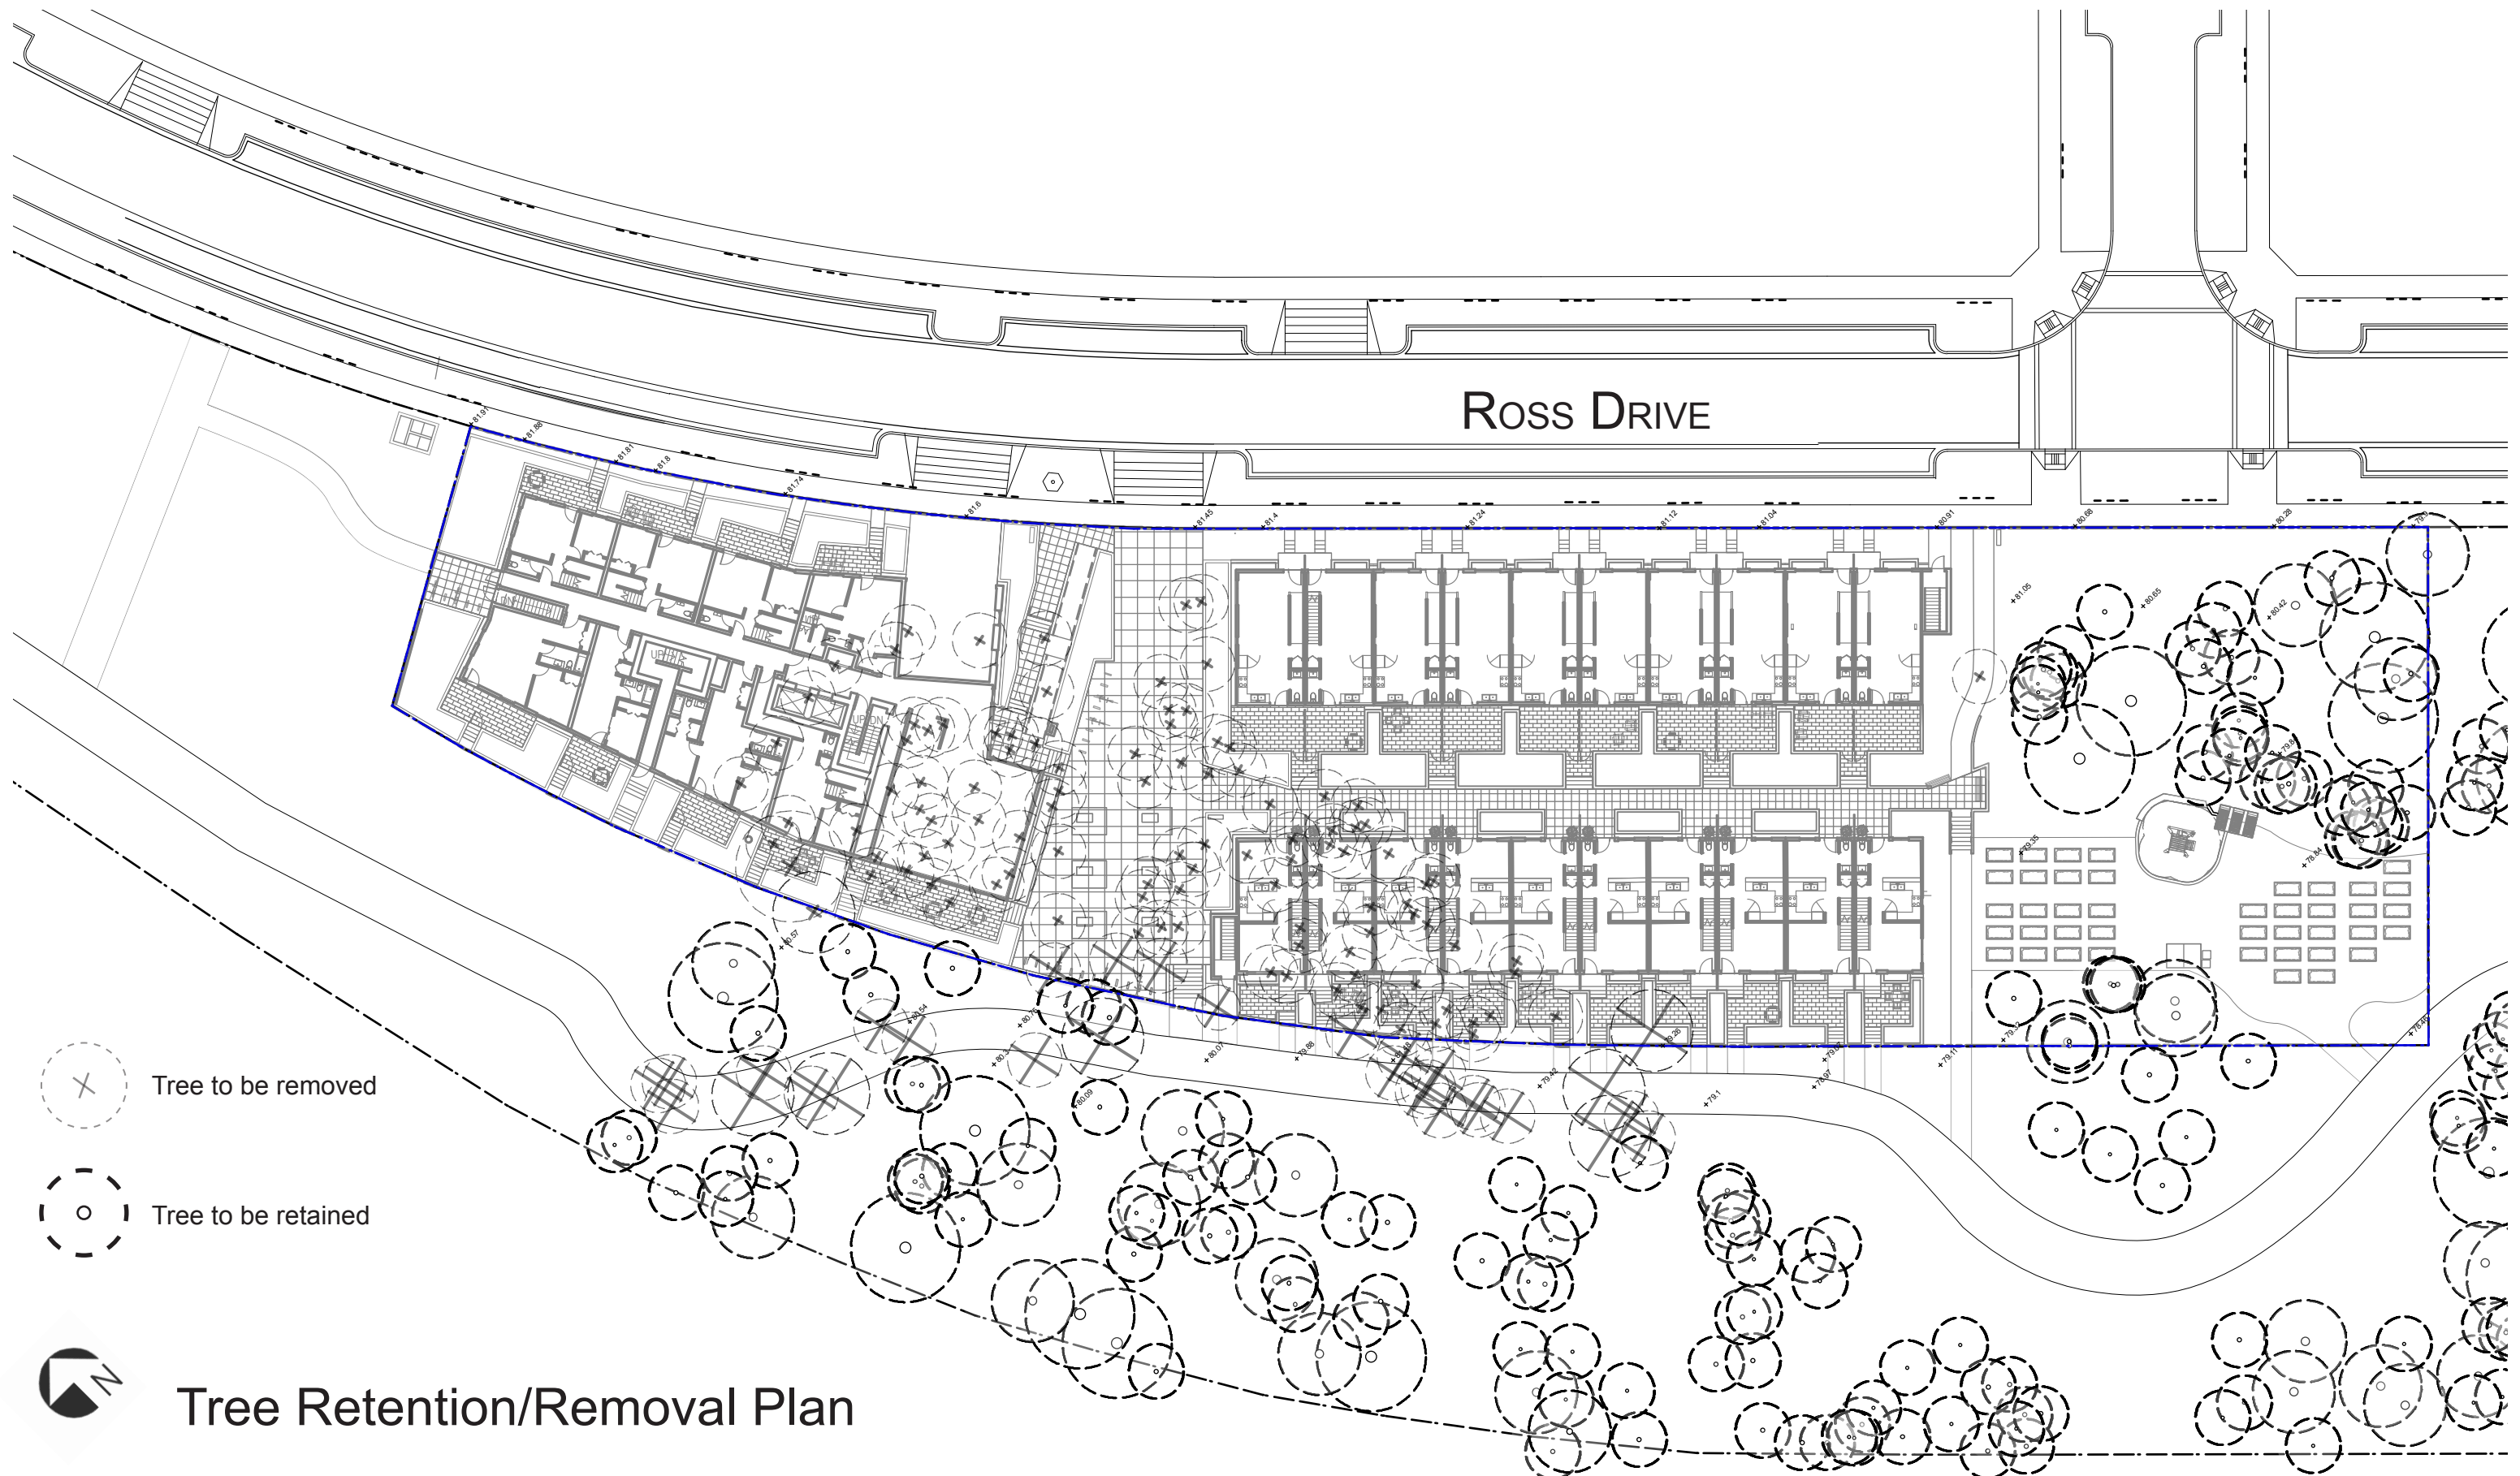

# Lot 11 Connectivity

 Tree to be removed

 Tree to be retained

 **Tree Retention/Removal Plan**

Landscape Plan

# Planting Plan

# Landscape Lighting Plan

- Bollard Light
- Wall Light/ Step Light
- LED Strip Light

Rooftop Layout Plan

Plant List					
Symbol	Qty.	Botanical Name	Common Name	Scheduled Size	Remarks
<b>Trees</b>					
<b>Shrubs</b>					
ApD	2	Acer palmatum 'Dissectum Shoyo Shidare'	Shoyo Shidare Maple	#5 pot	Underplant* garden species
PIO	30	Prunus laurocerasus 'Otto Luyken'	Otto Luyken Laurel	#3 pot	
<b>Groundcovers, Vines, Ferns, Perennials and Grasses</b>					
Pt	155	Pachysandra terminalis	Japanese Spurge	#1 pot	Groundcover

# Rooftop Planting Plan

TOWNHOUSES AT ROSS DRIVE

TOWNHOUSES AT GREENWAY