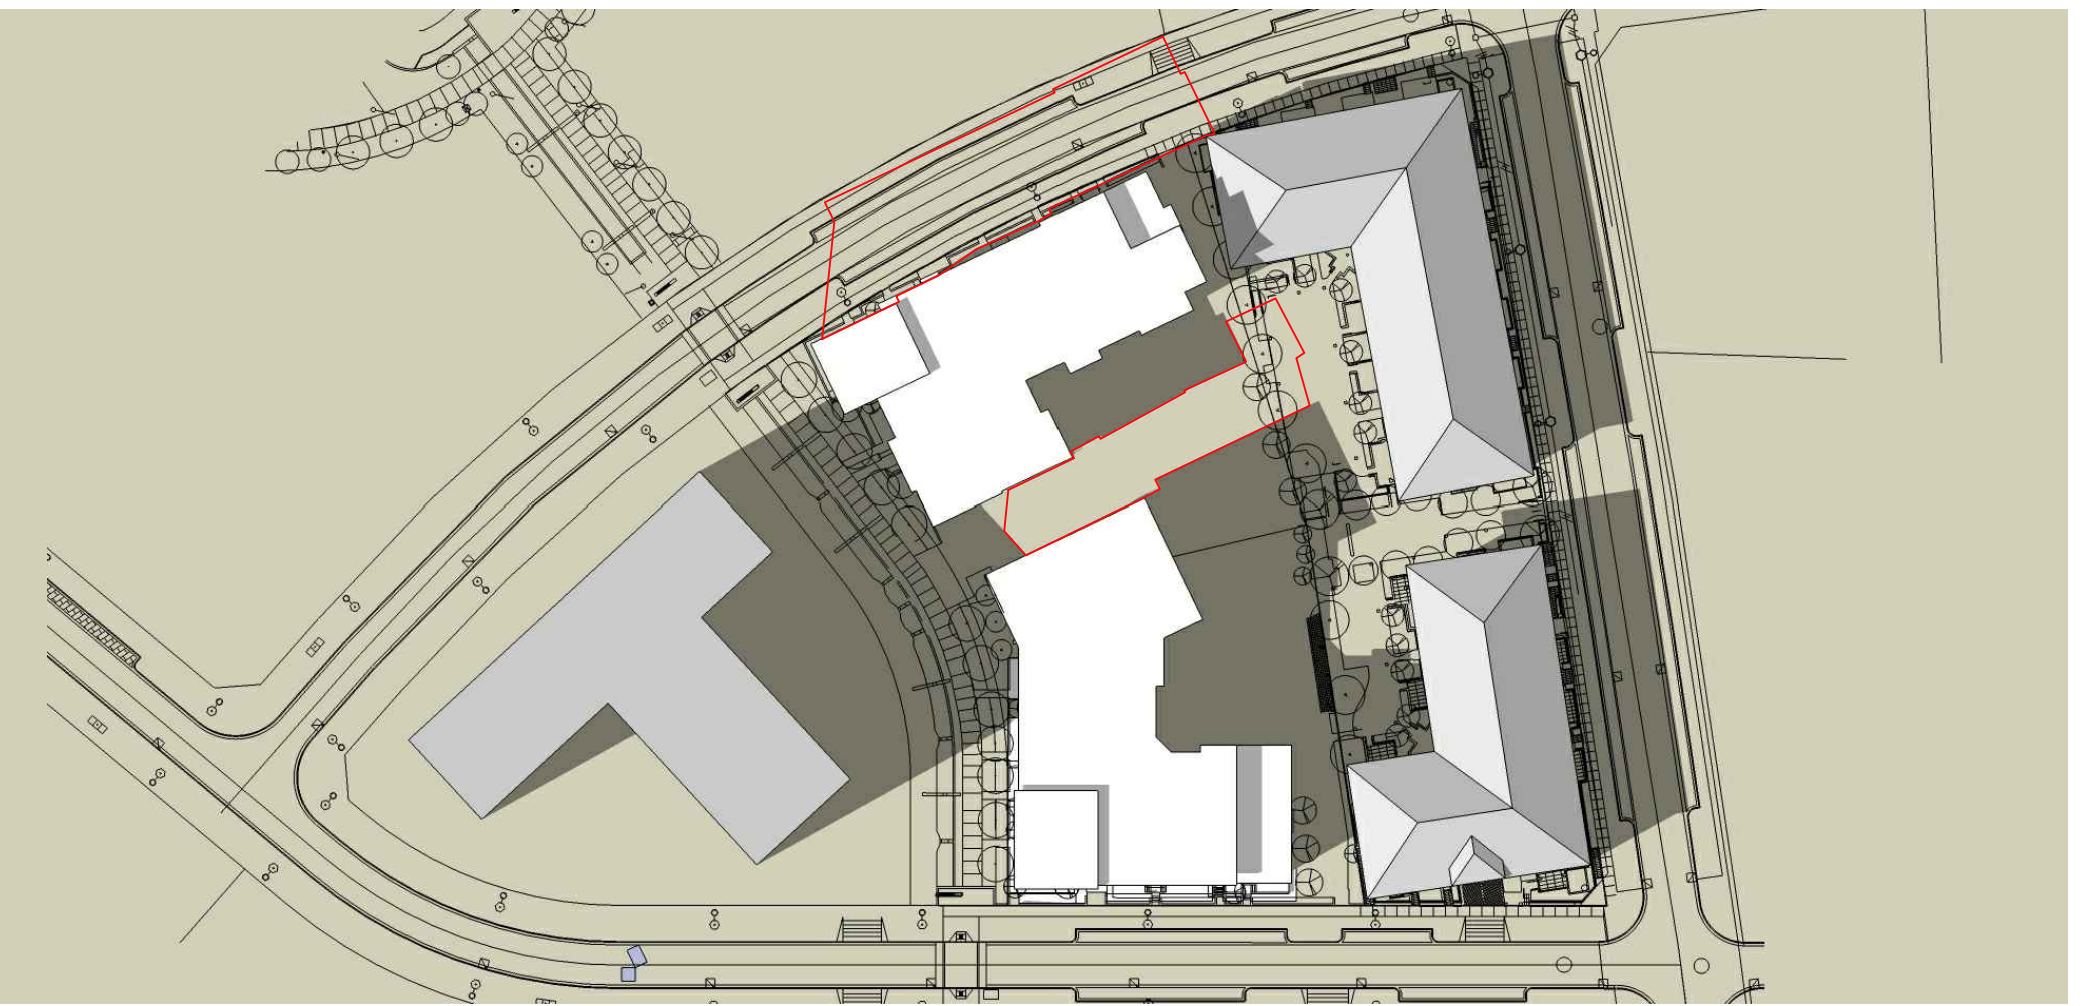

March 21, 3pm