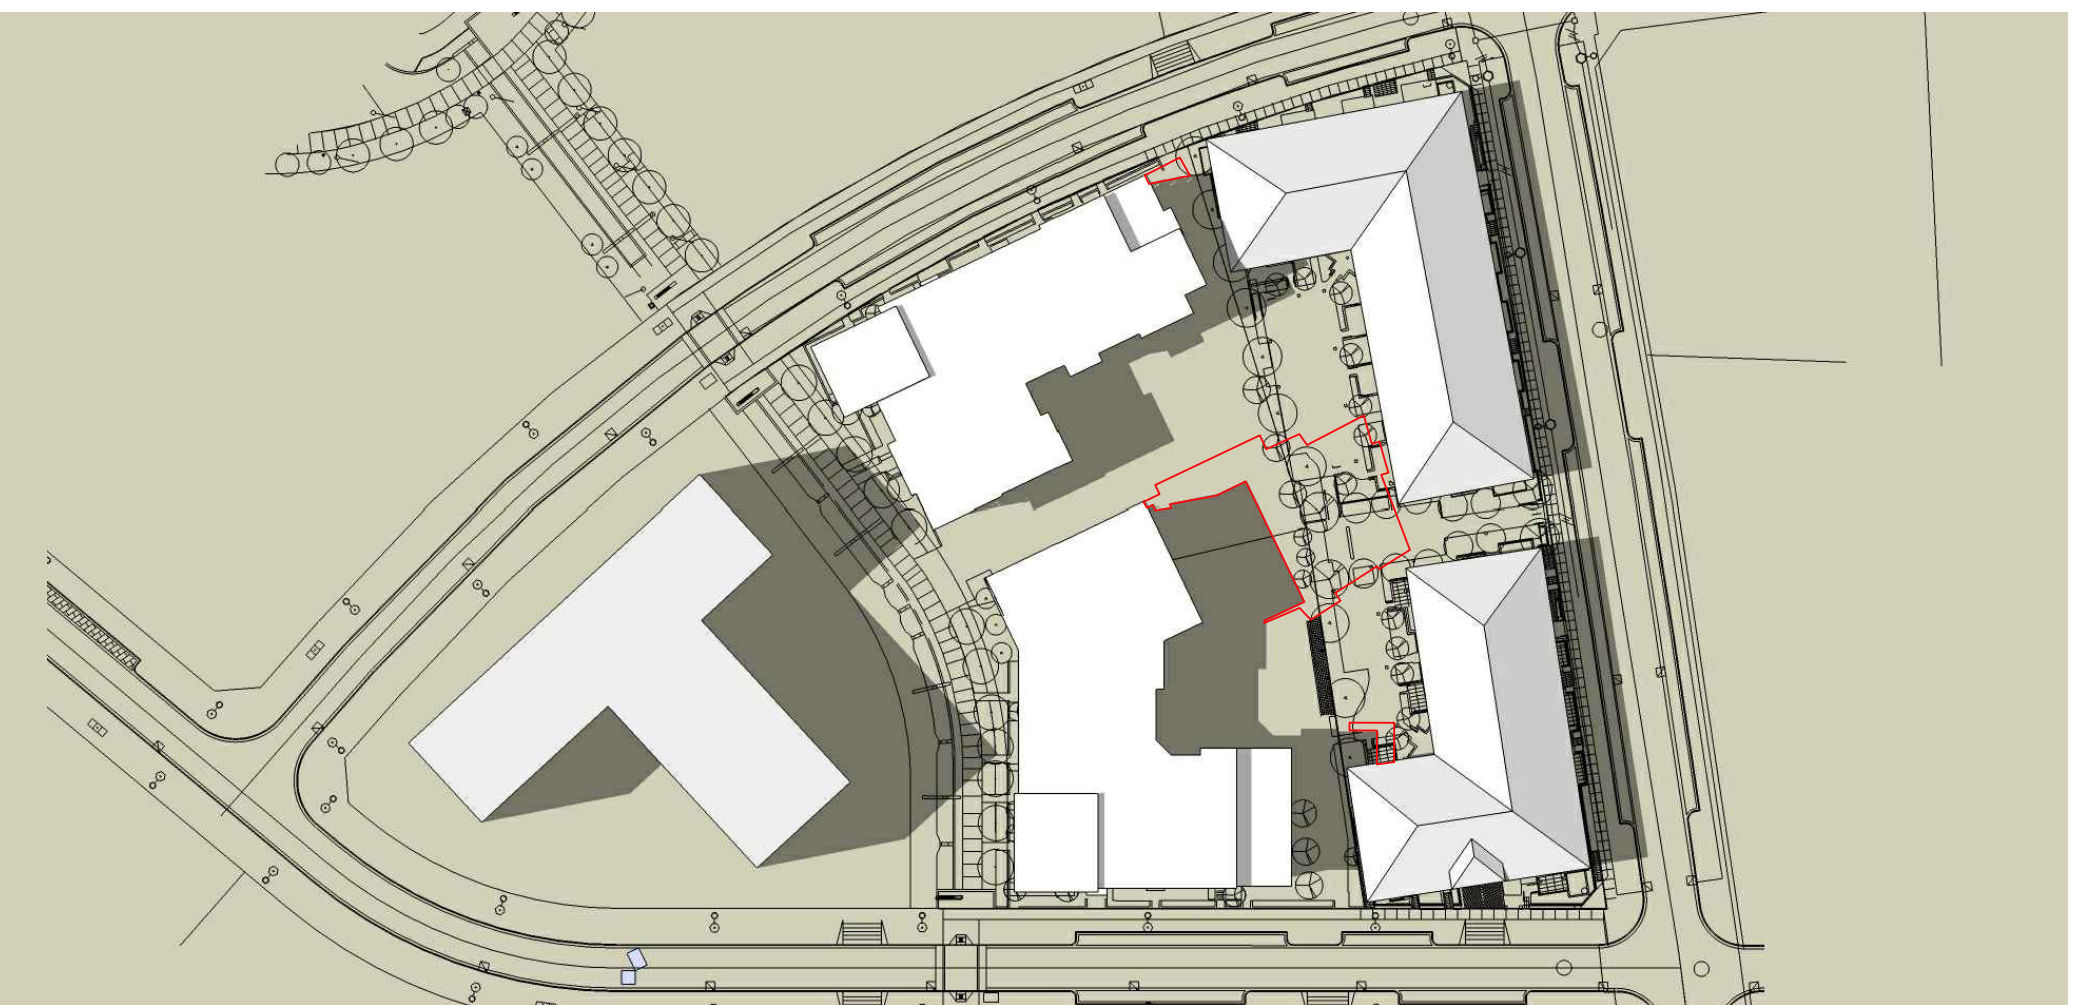

June 21, 3pm