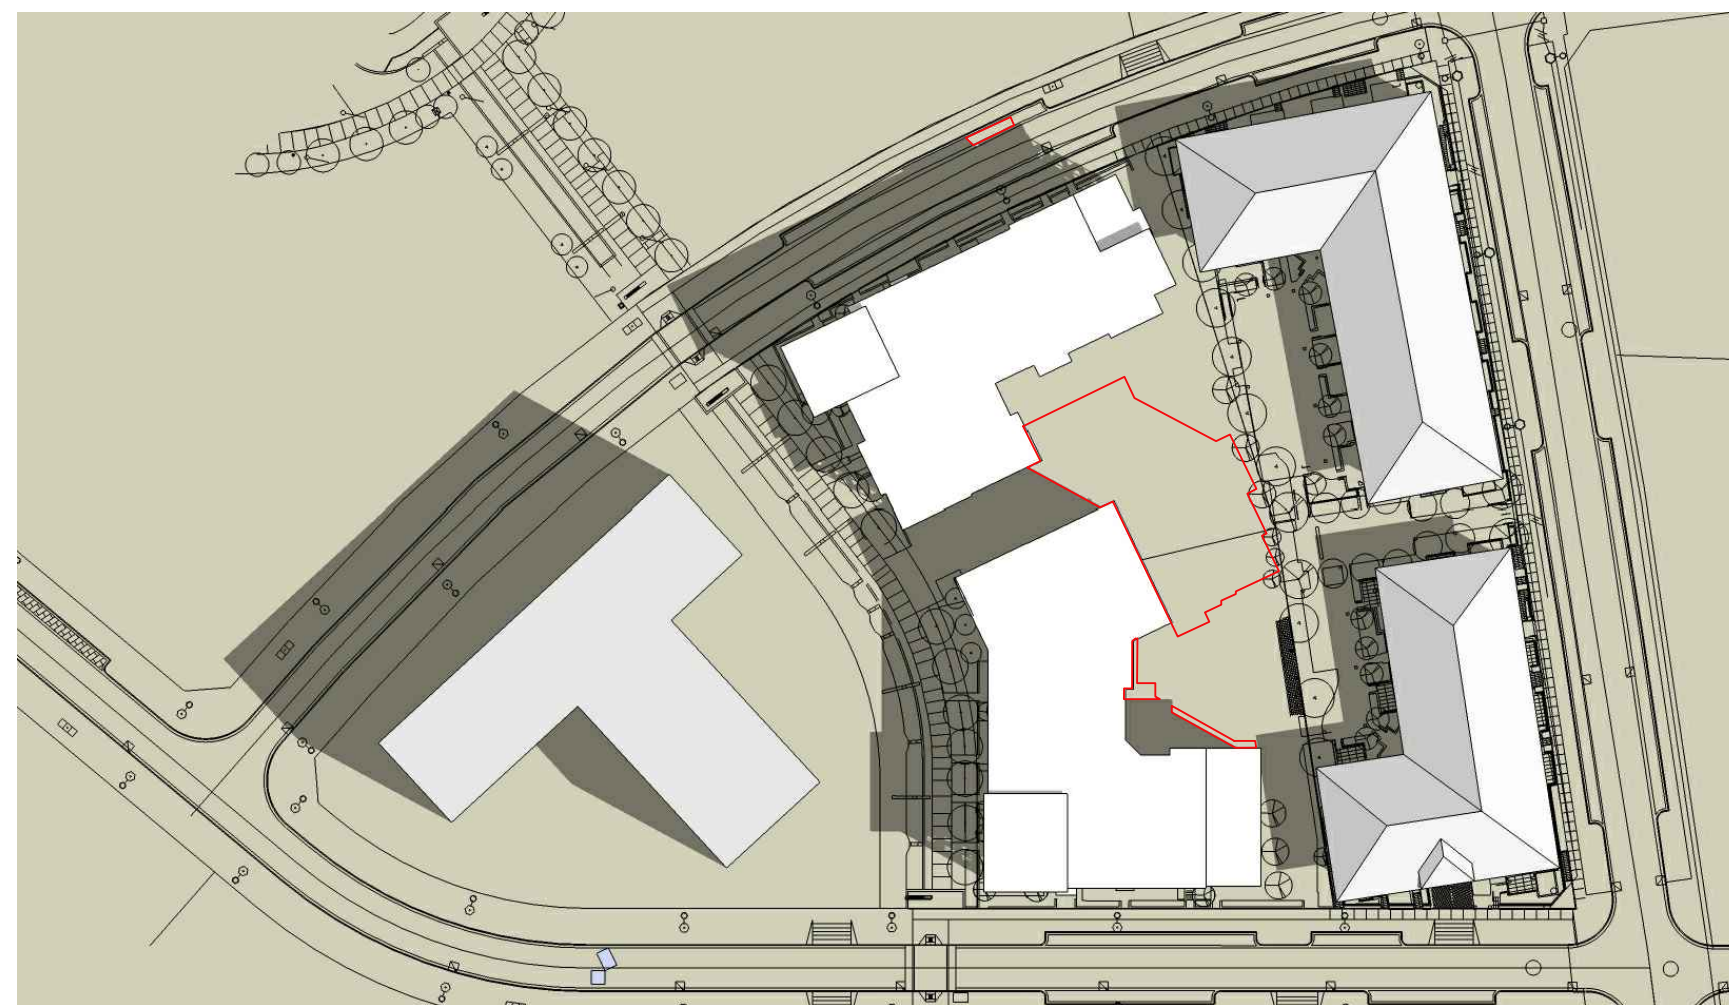

March 21, 9am

March 21, 12pm

March 21, 3pm

June 21, 9am

June 21, 12pm

June 21, 3pm

September 21, 9am

September 21, 12pm

September 21, 3pm

N.T.S.

Outline of shadows by previous scheme

LOTS 27/29 ~ WESBROOK PLACE, UBC

SHADOW ANALYSIS

September 23, 2015

Sk-4.0

UBC Properties Trust