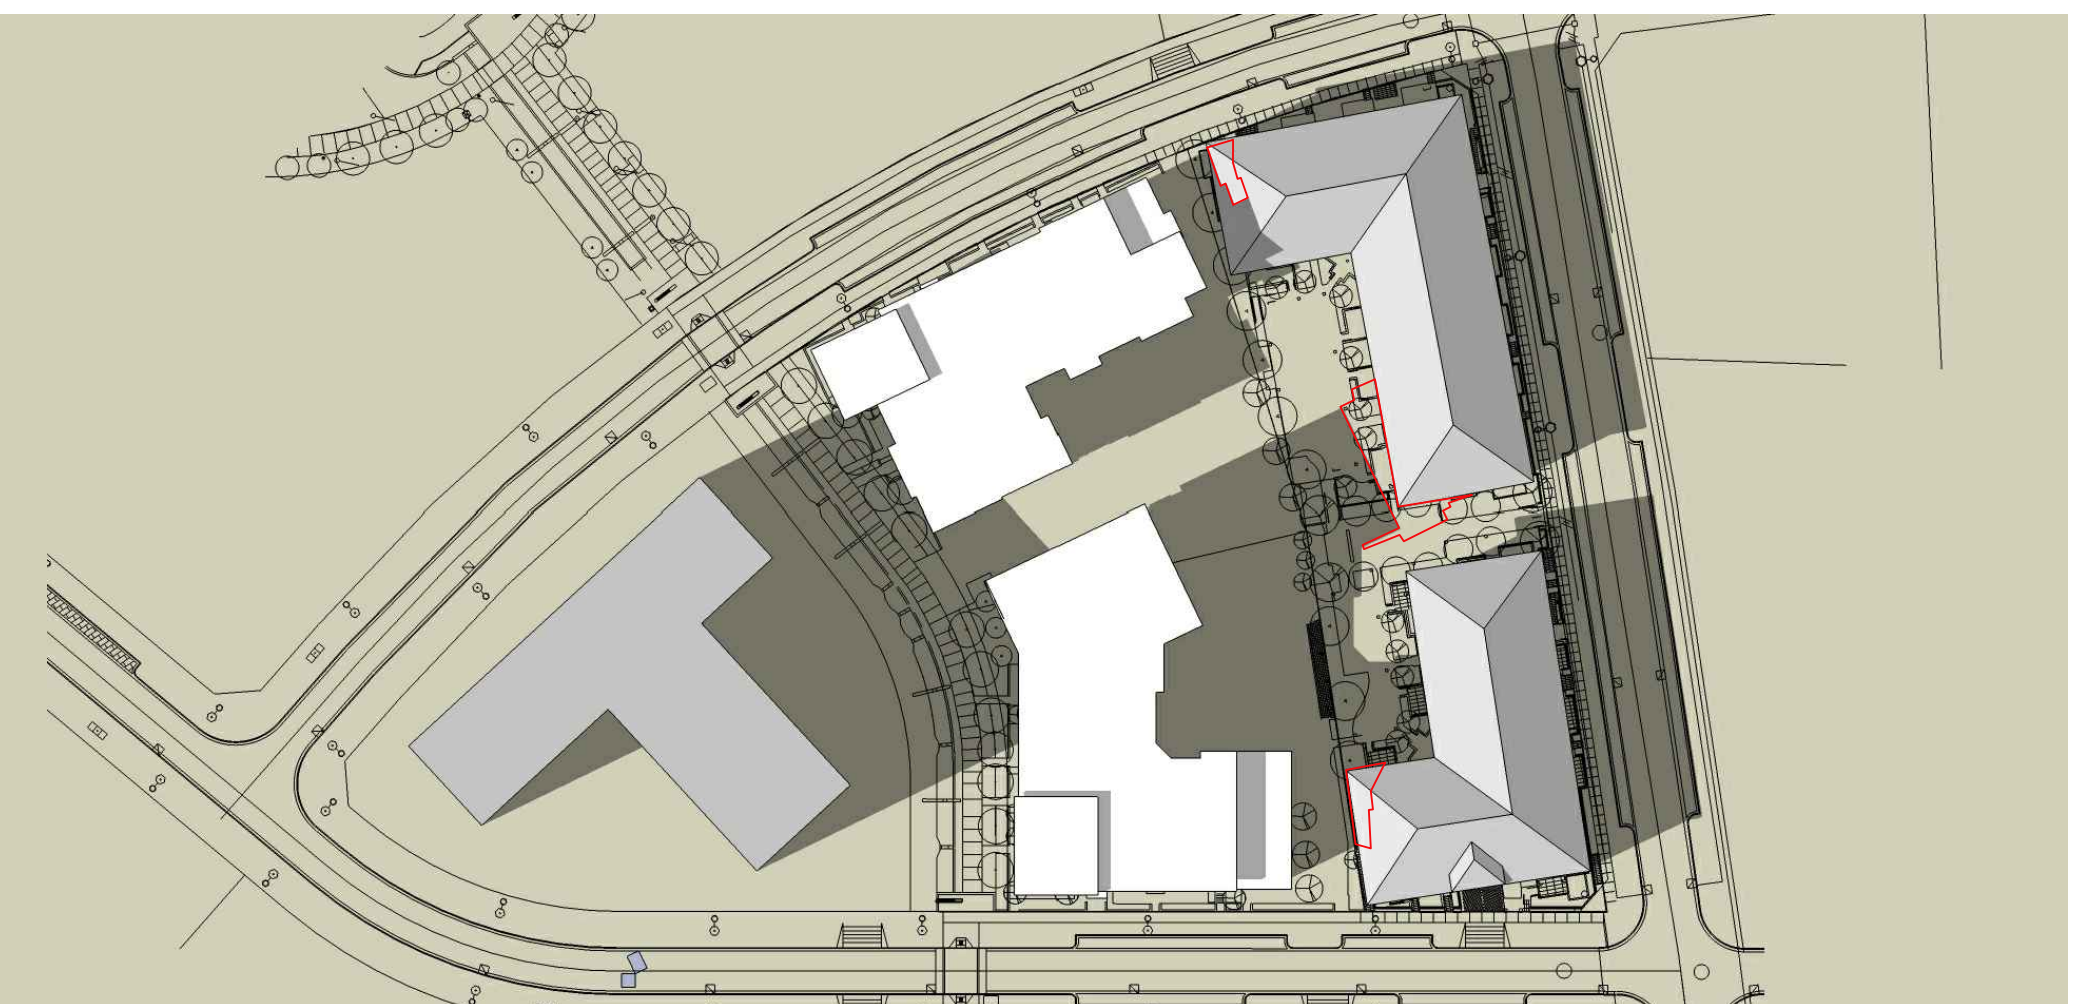

September 21, 3pm

N.T.S.

Outline of shadows by previous scheme

LOTS 27/29 ~ WESBROOK PLACE, UBC

SHADOW ANALYSIS

September 23, 2015

Sk-4.0

UBC Properties Trust