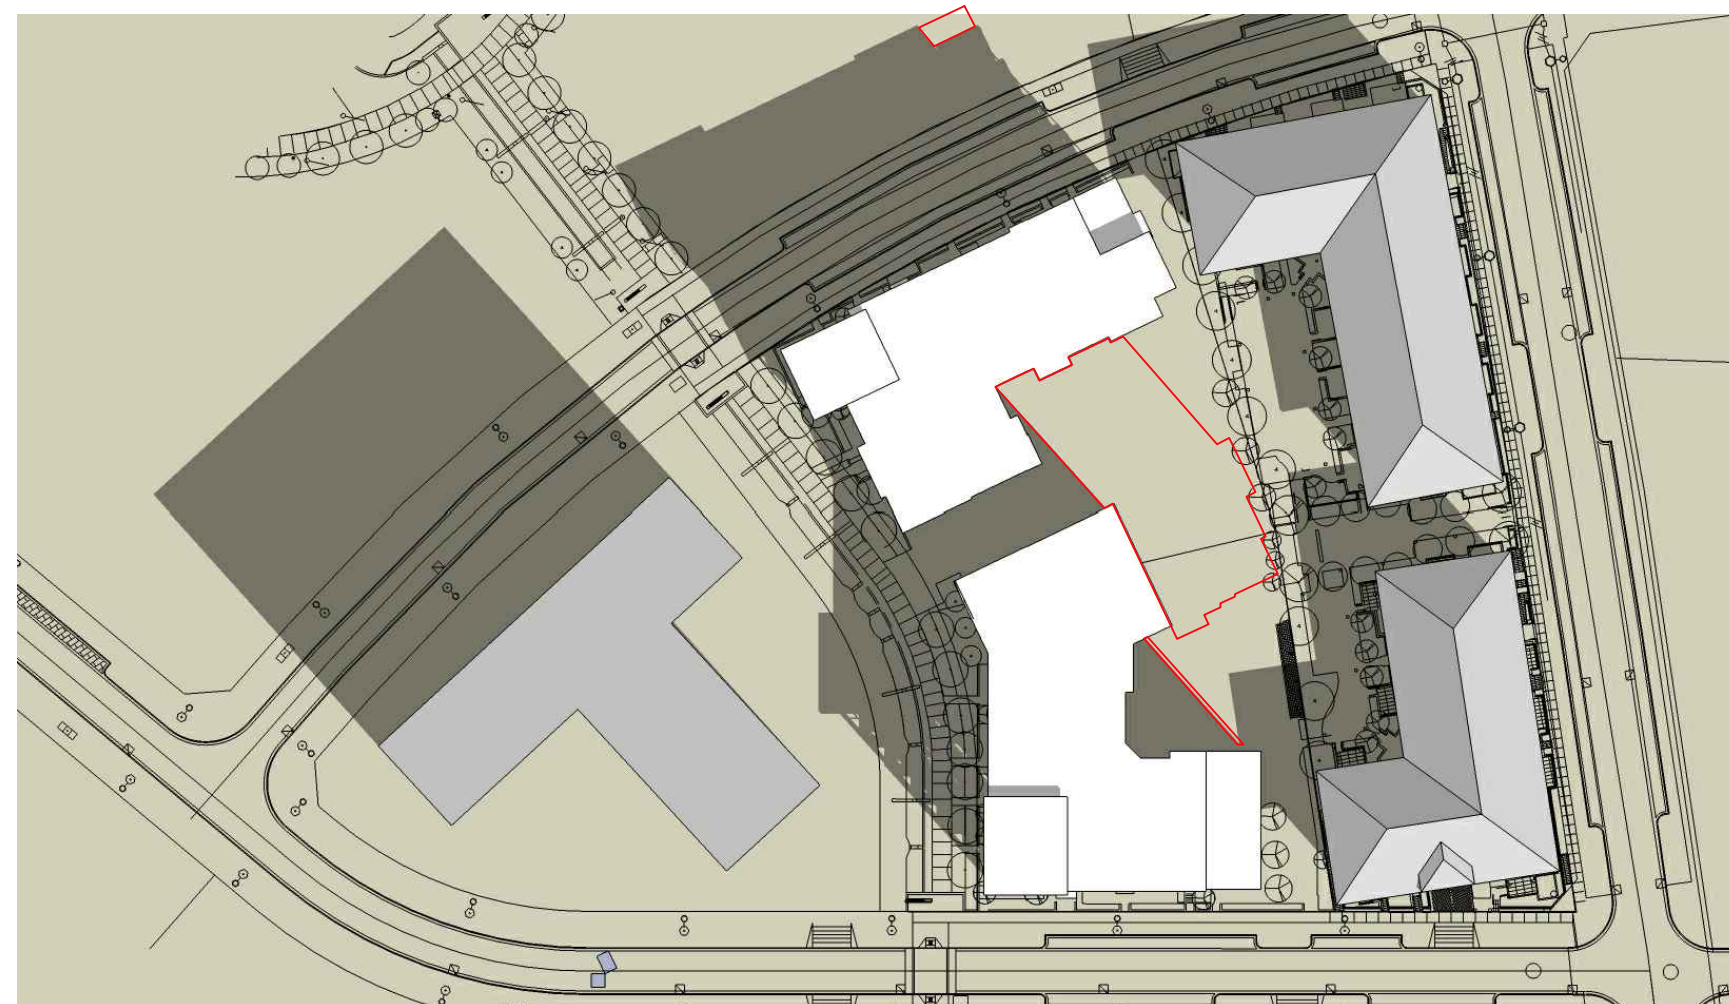

March 21, 9am

March 21, 12pm

March 21, 3pm

June 21, 9am

June 21, 12pm

June 21, 3pm

September 21, 9am

September 21, 12pm

September 21, 3pm

N.T.S.

Outline of shadows by previous scheme

LOTS 27/29 ~ WESBROOK PLACE, UBC

SHADOW ANALYSIS

September 23, 2015

Sk-4.0

UBC Properties Trust