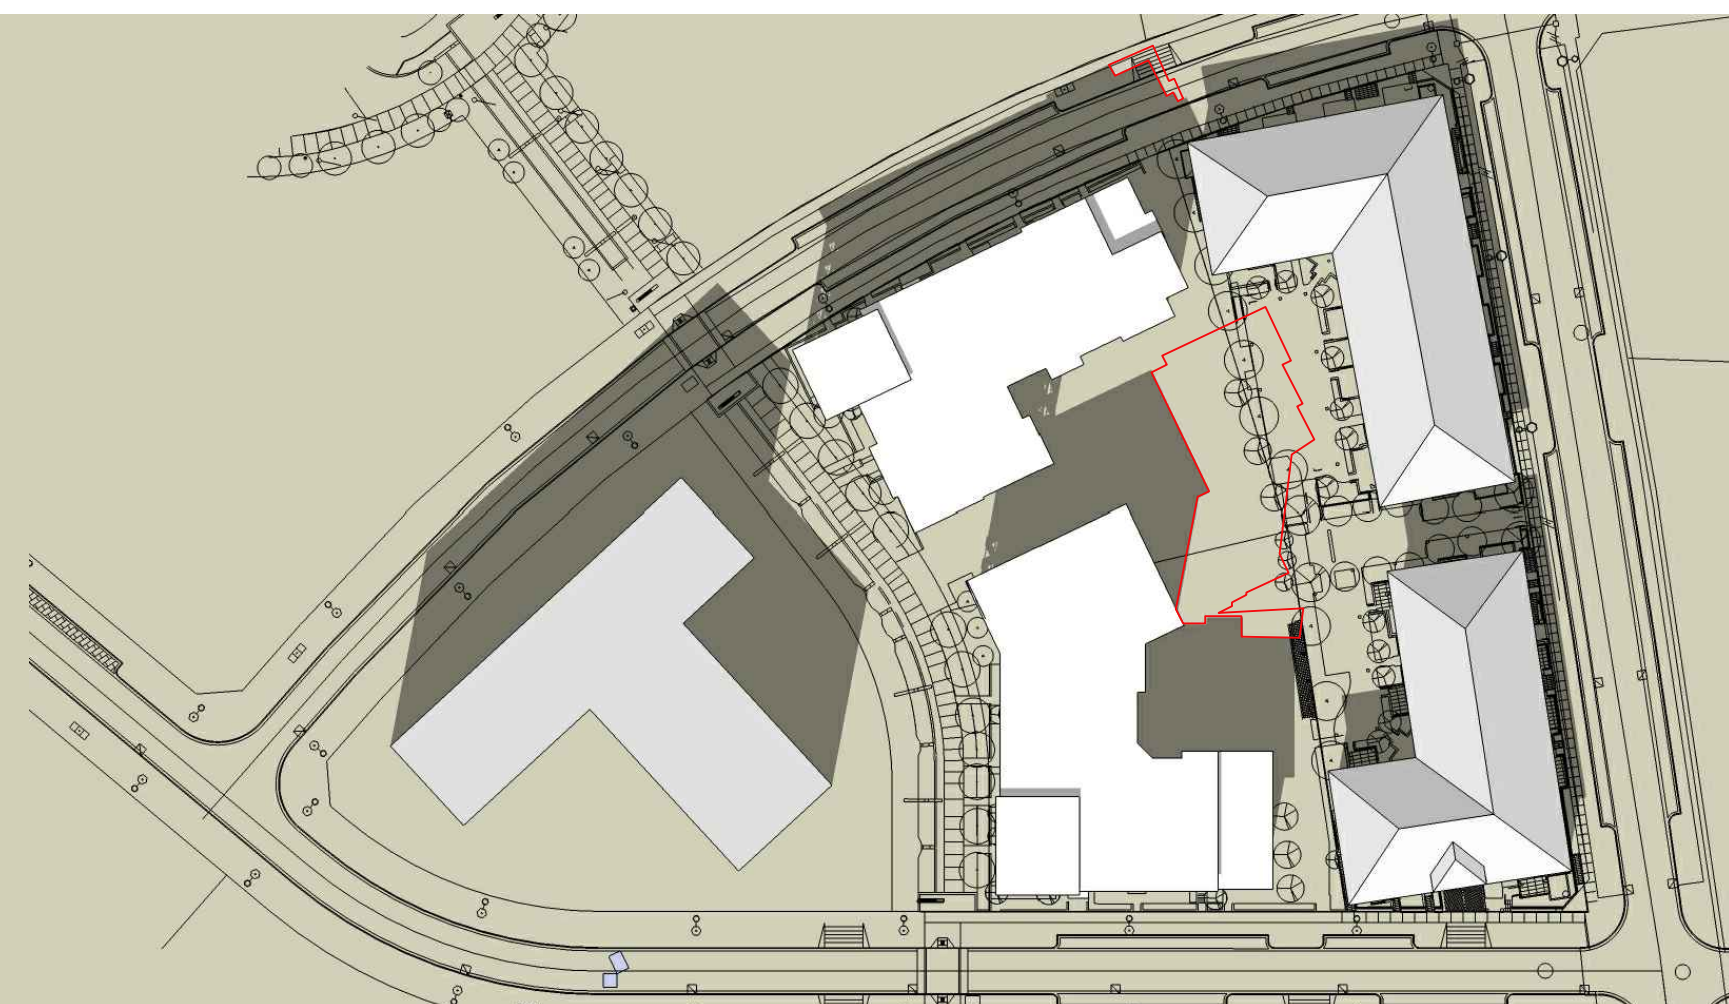

March 21, 9am

March 21, 12pm

March 21, 3pm

June 21, 9am

June 21, 12pm

June 21, 3pm

September 21, 9am

September 21, 12pm

September 21, 3pm

N.T.S.

Outline of shadows by previous scheme

LOTS 27/29 ~ WESBROOK PLACE, UBC

SHADOW ANALYSIS

September 23, 2015

Sk-4.0

UBC Properties Trust