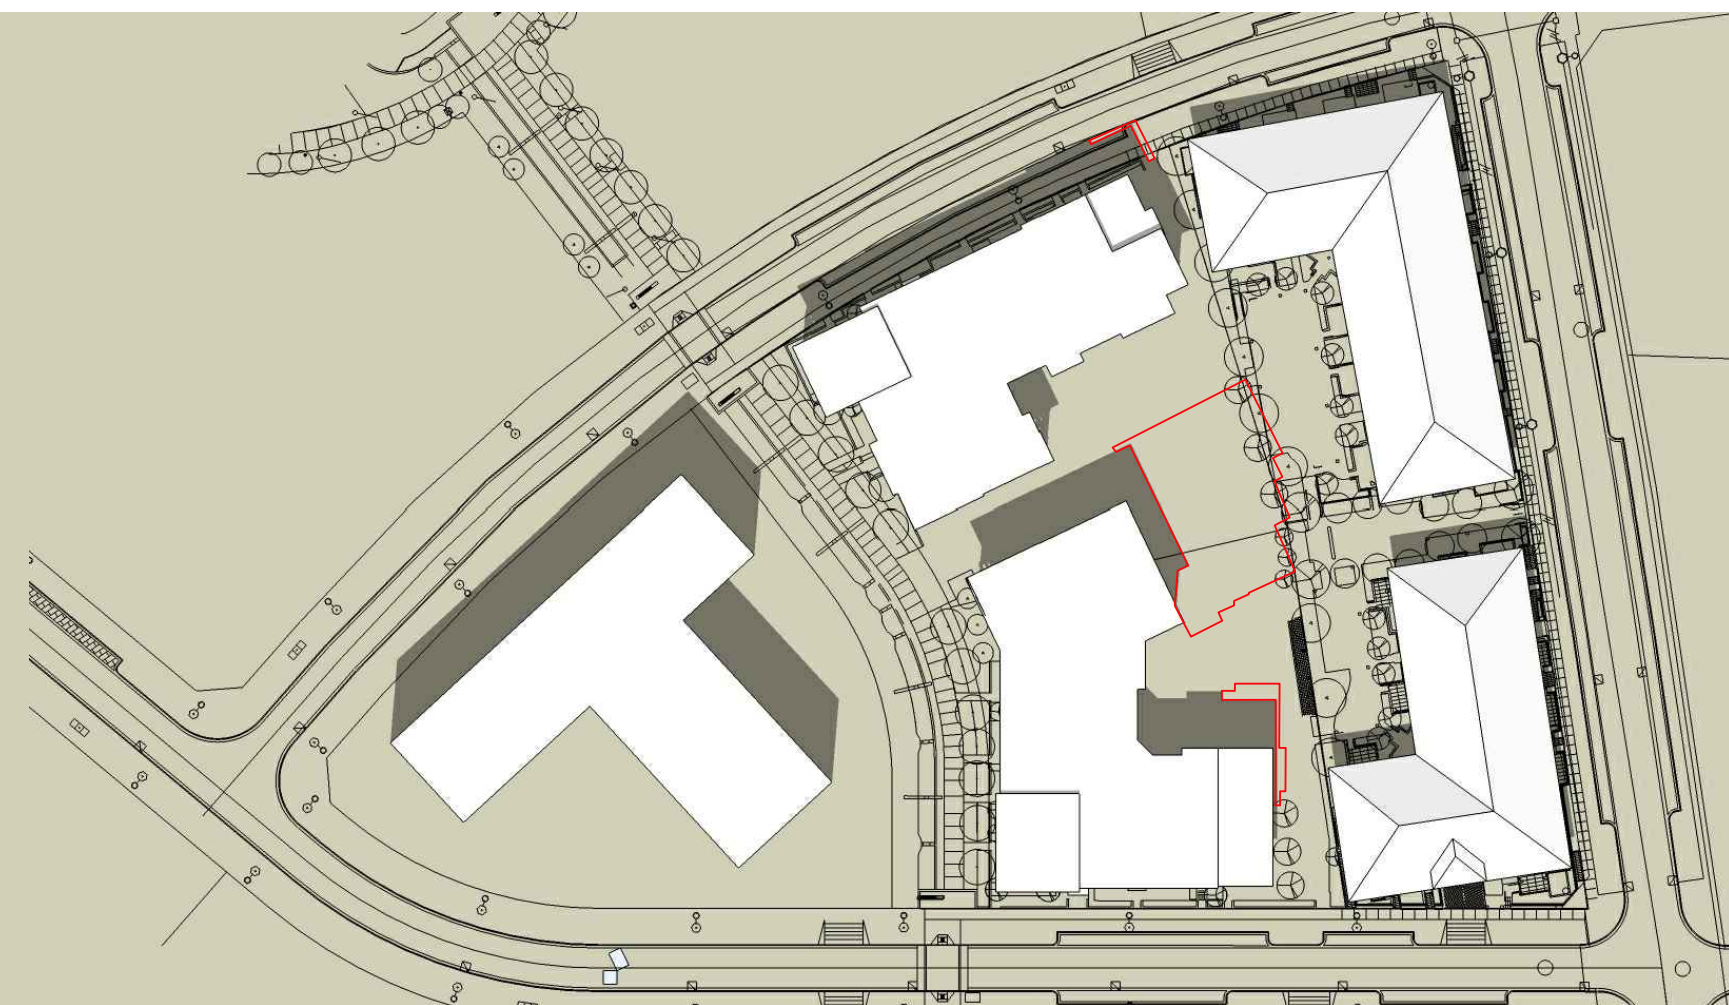

March 21, 9am

March 21, 12pm

March 21, 3pm

June 21, 9am

June 21, 12pm

June 21, 3pm

September 21, 9am

September 21, 12pm

September 21, 3pm

N.T.S.

Outline of shadows by previous scheme

LOTS 27/29 ~ WESBROOK PLACE, UBC

SHADOW ANALYSIS

September 23, 2015

Sk-4.0

UBC Properties Trust