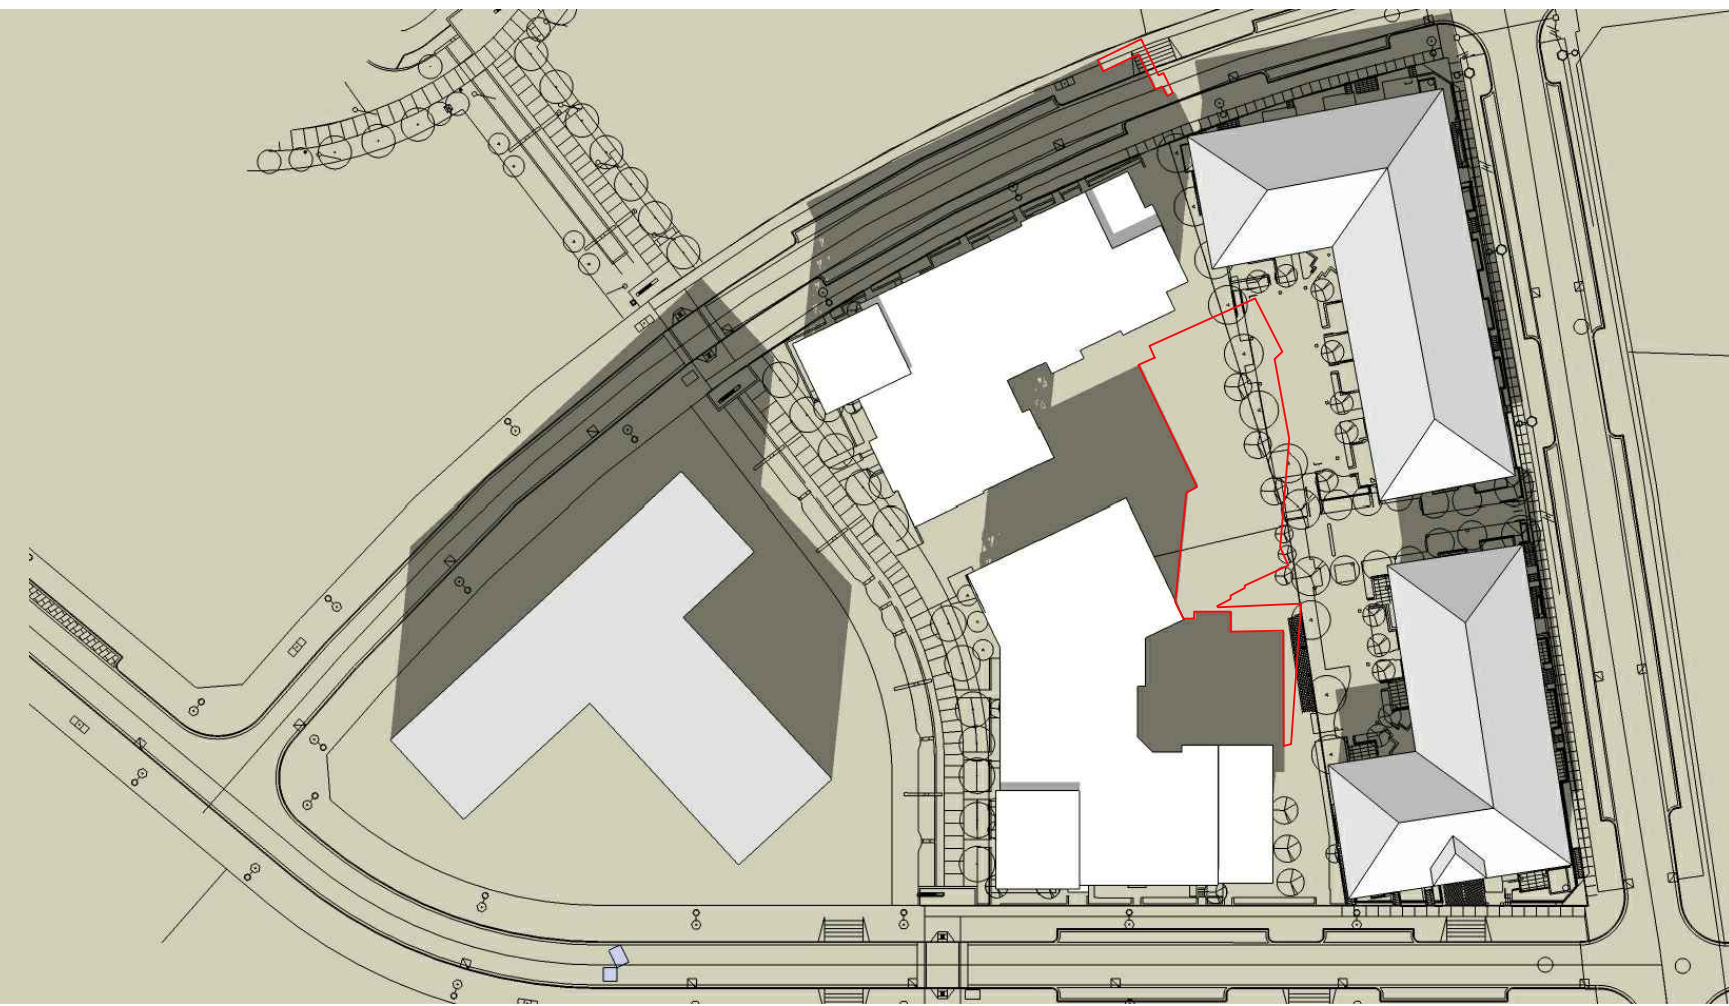

March 21, 9am

March 21, 12pm

March 21, 3pm

June 21, 9am

June 21, 12pm

June 21, 3pm

September 21, 9am

September 21, 12pm

September 21, 3pm

N.T.S.

Outline of shadows by previous scheme

LOTS 27/29 ~ WESBROOK PLACE, UBC

SHADOW ANALYSIS

September 23, 2015

Sk-4.0

UBC Properties Trust