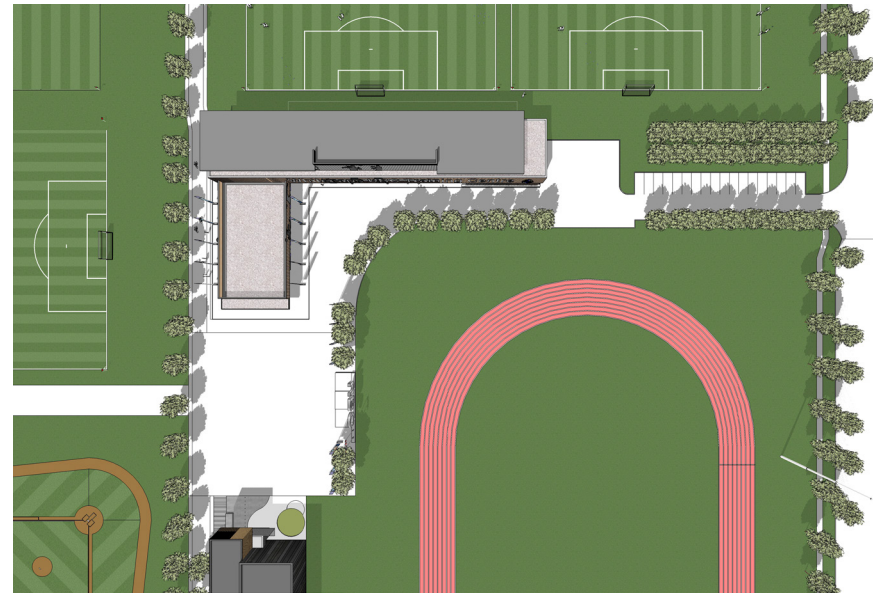

view looking south from WFC natural turf training fields

view looking north-east from Rasphal Dhillon track + field oval

view looking north from Thunderbird plaza

view looking east from WFC synthetic turf field

view looking south-east from Harold Wright field

March 21st 10:00 am

March 21st 12:00pm

March 21st 2:00pm

September 21st 10:00 am

September 21st 12:00 pm

September 21st 2:00 pm