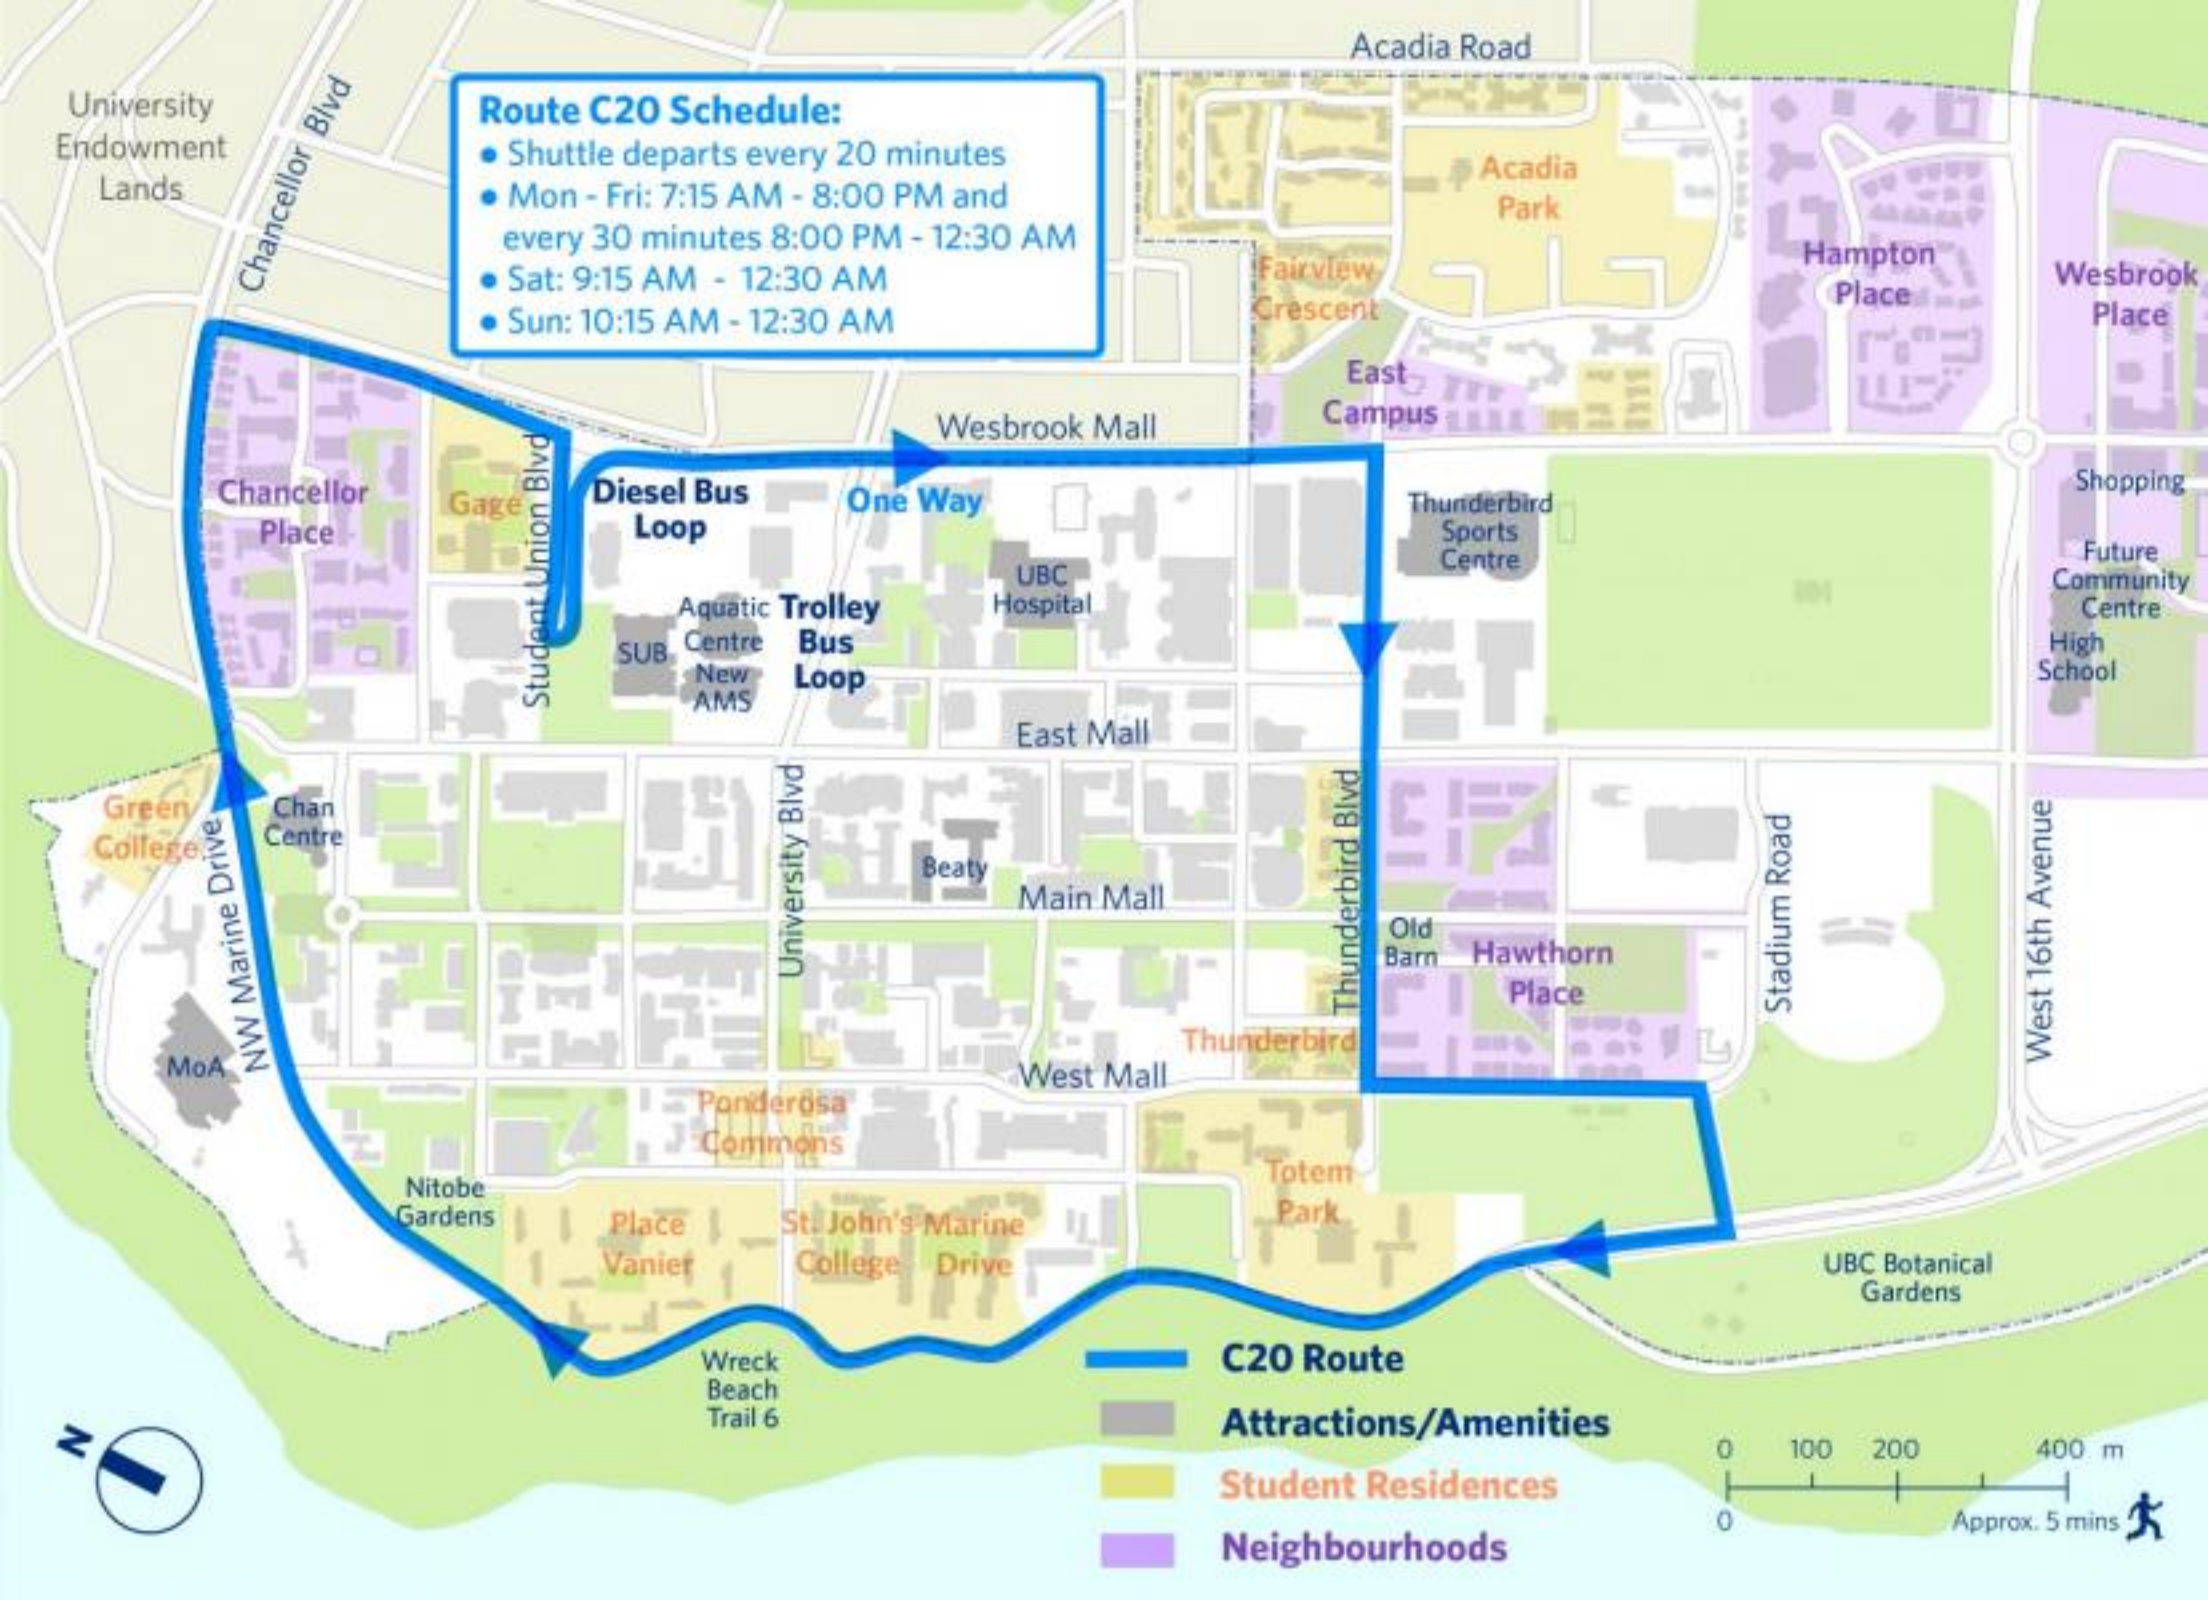

### Route C20 Schedule:

- Shuttle departs every 20 minutes
- Mon - Fri: 7:15 AM - 8:00 PM and every 30 minutes 8:00 PM - 12:30 AM
- Sat: 9:15 AM - 12:30 AM
- Sun: 10:15 AM - 12:30 AM

- C20 Route**
- Attractions/Amenities**
- Student Residences**
- Neighbourhoods**