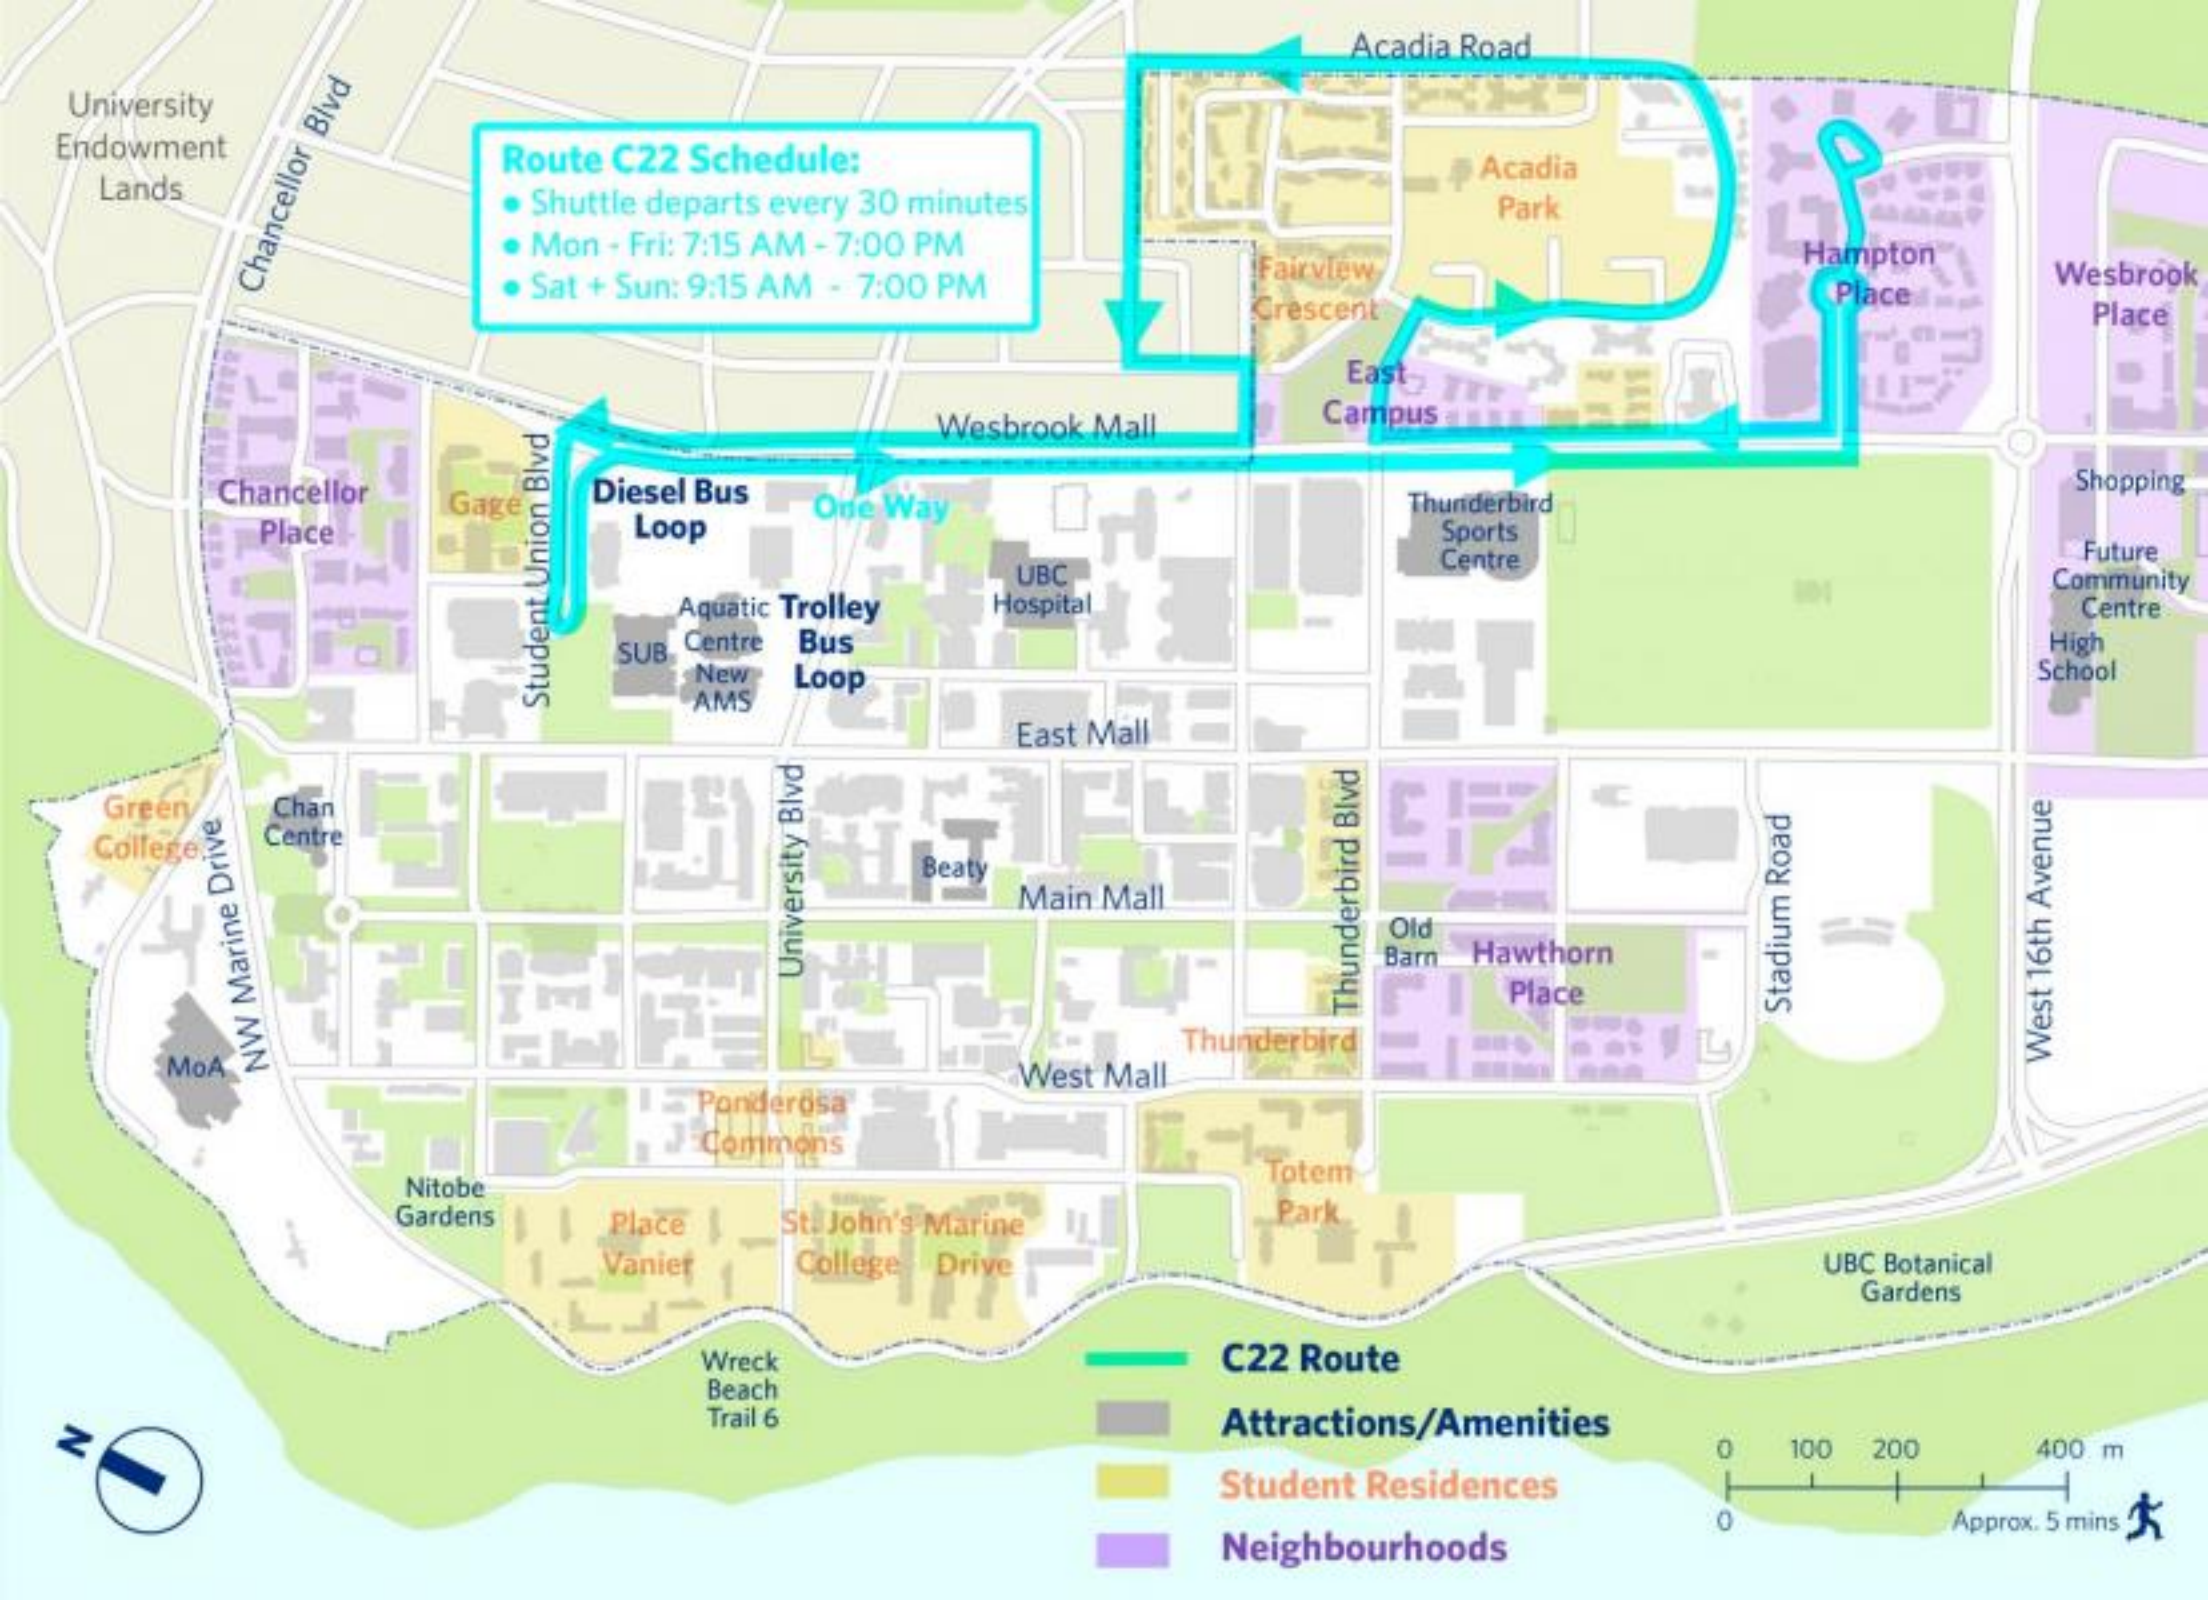

Route C22 Schedule:

- Shuttle departs every 30 minutes
- Mon - Fri: 7:15 AM - 7:00 PM
- Sat + Sun: 9:15 AM - 7:00 PM

C22 Route
Attractions/Amenities
Student Residences
Neighbourhoods