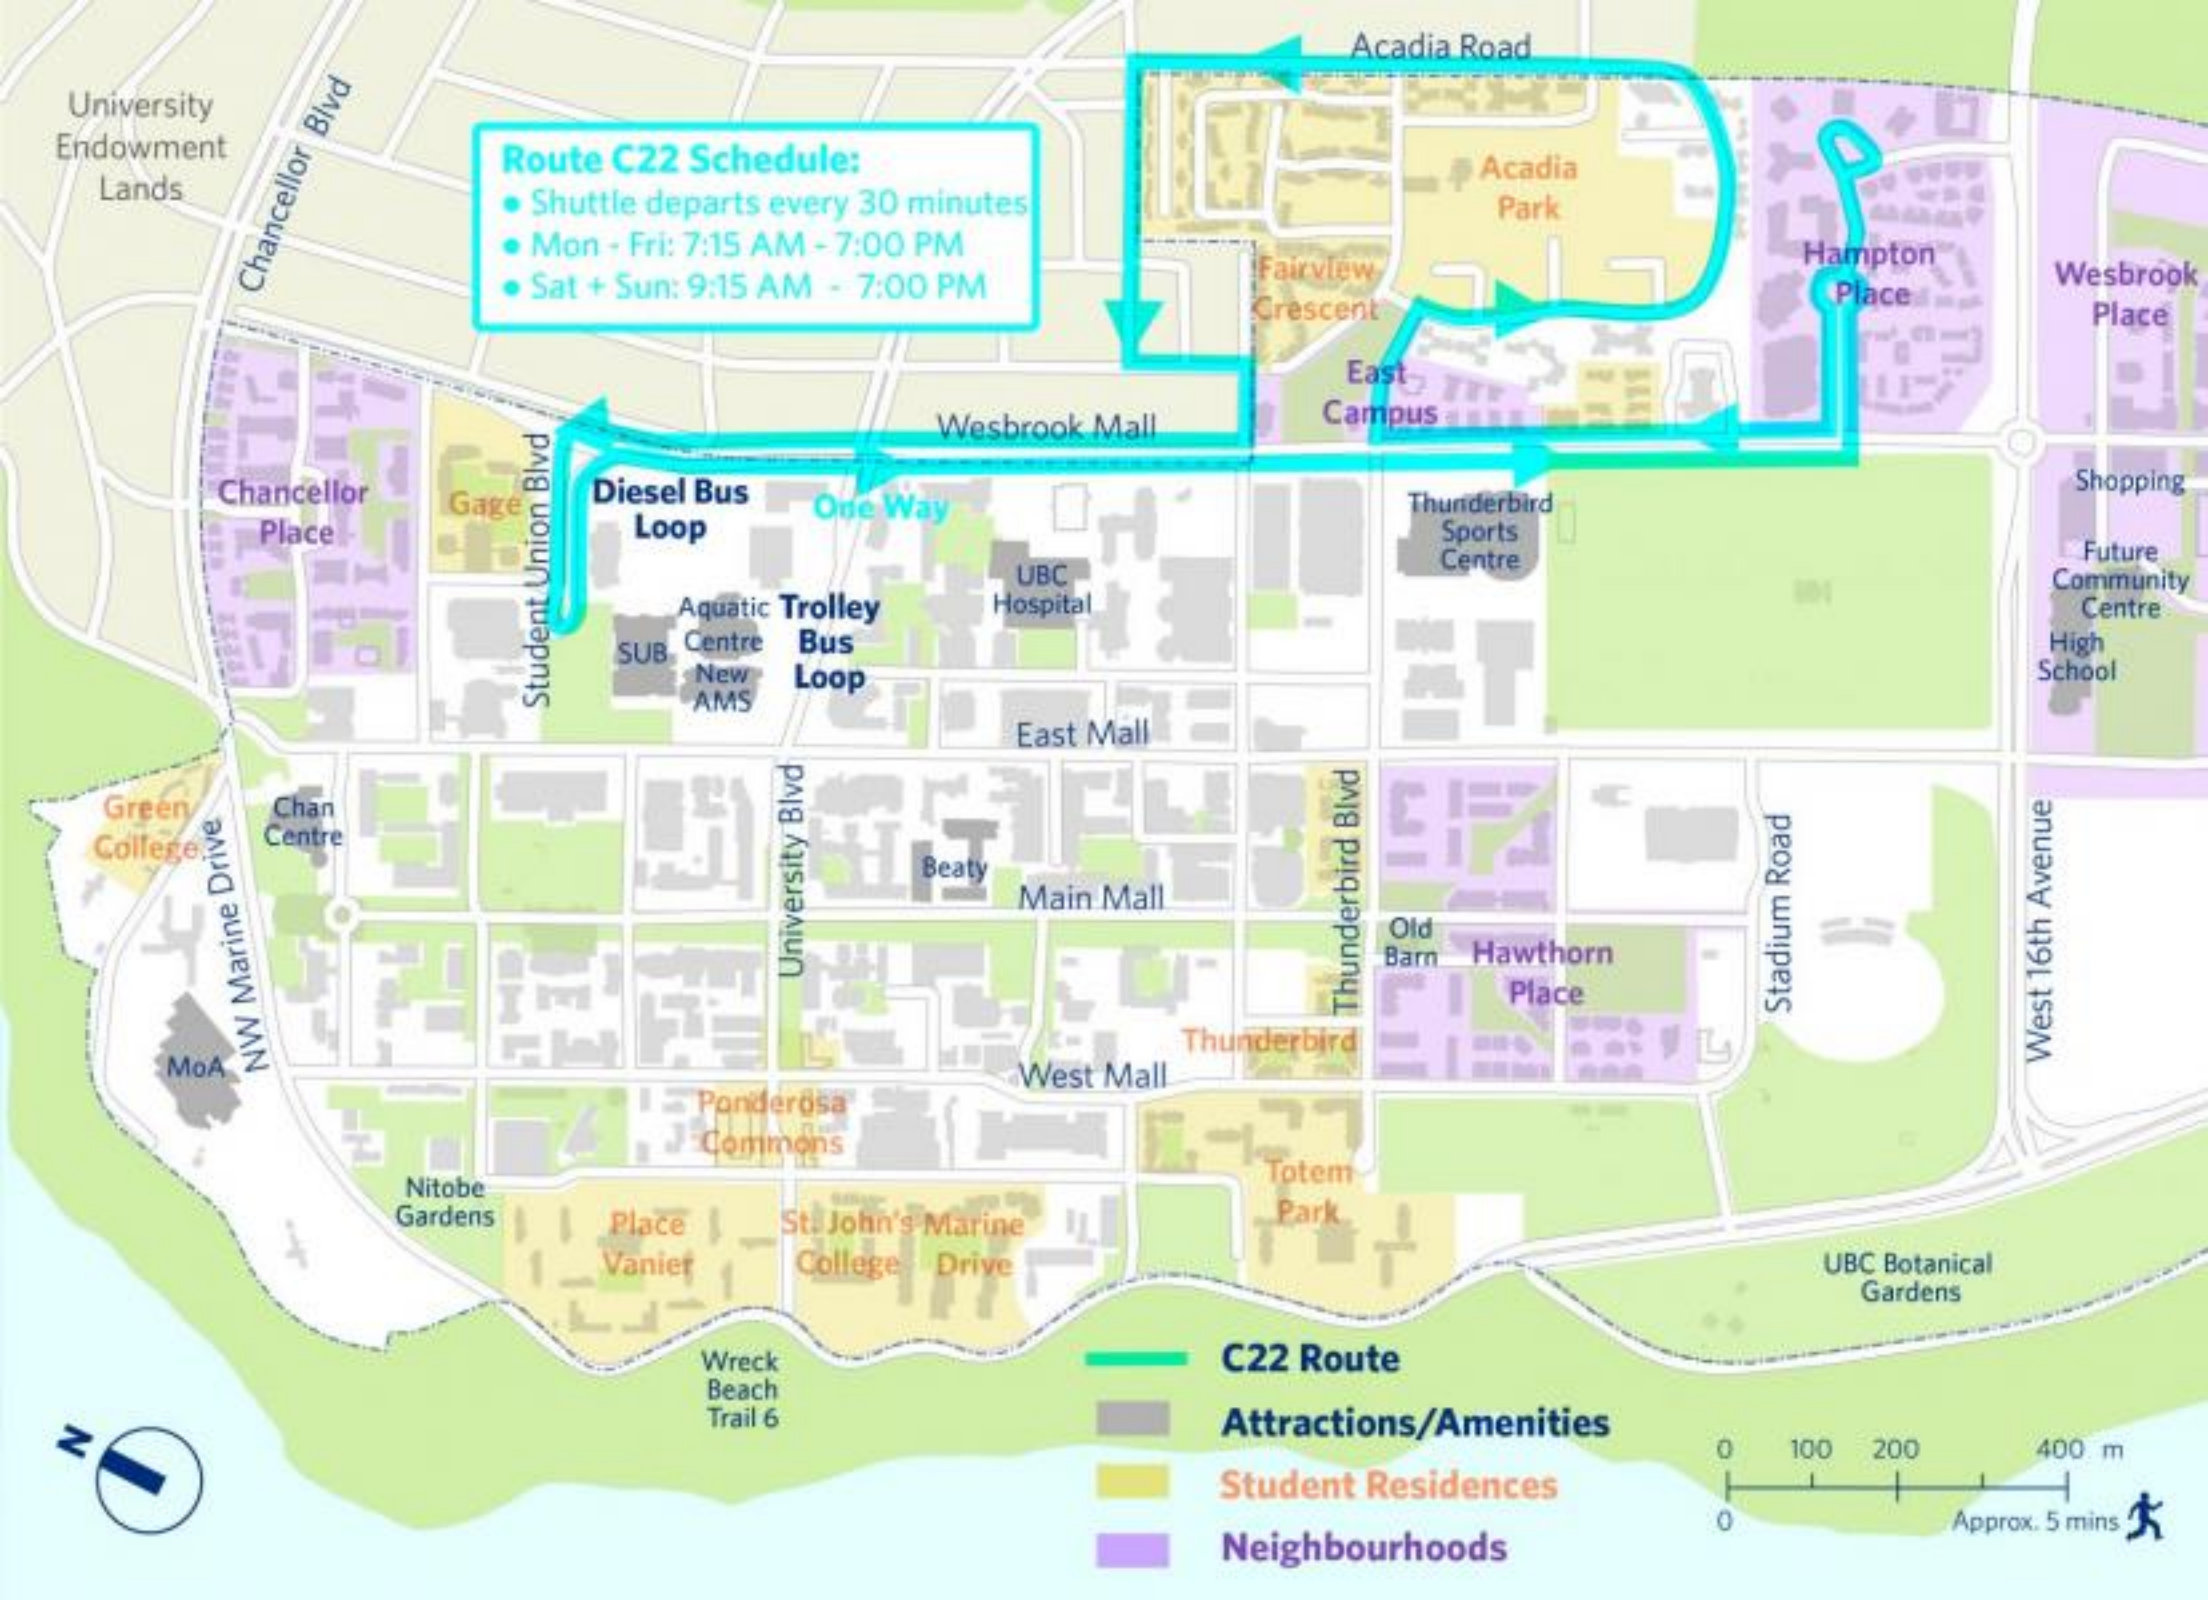

**Route C22 Schedule:**

- Shuttle departs every 30 minutes
- Mon - Fri: 7:15 AM - 7:00 PM
- Sat + Sun: 9:15 AM - 7:00 PM

**Diesel Bus Loop**

**One Way**

**Trolley Bus Loop**

**C22 Route**

**Attractions/Amenities**

**Student Residences**

**Neighbourhoods**