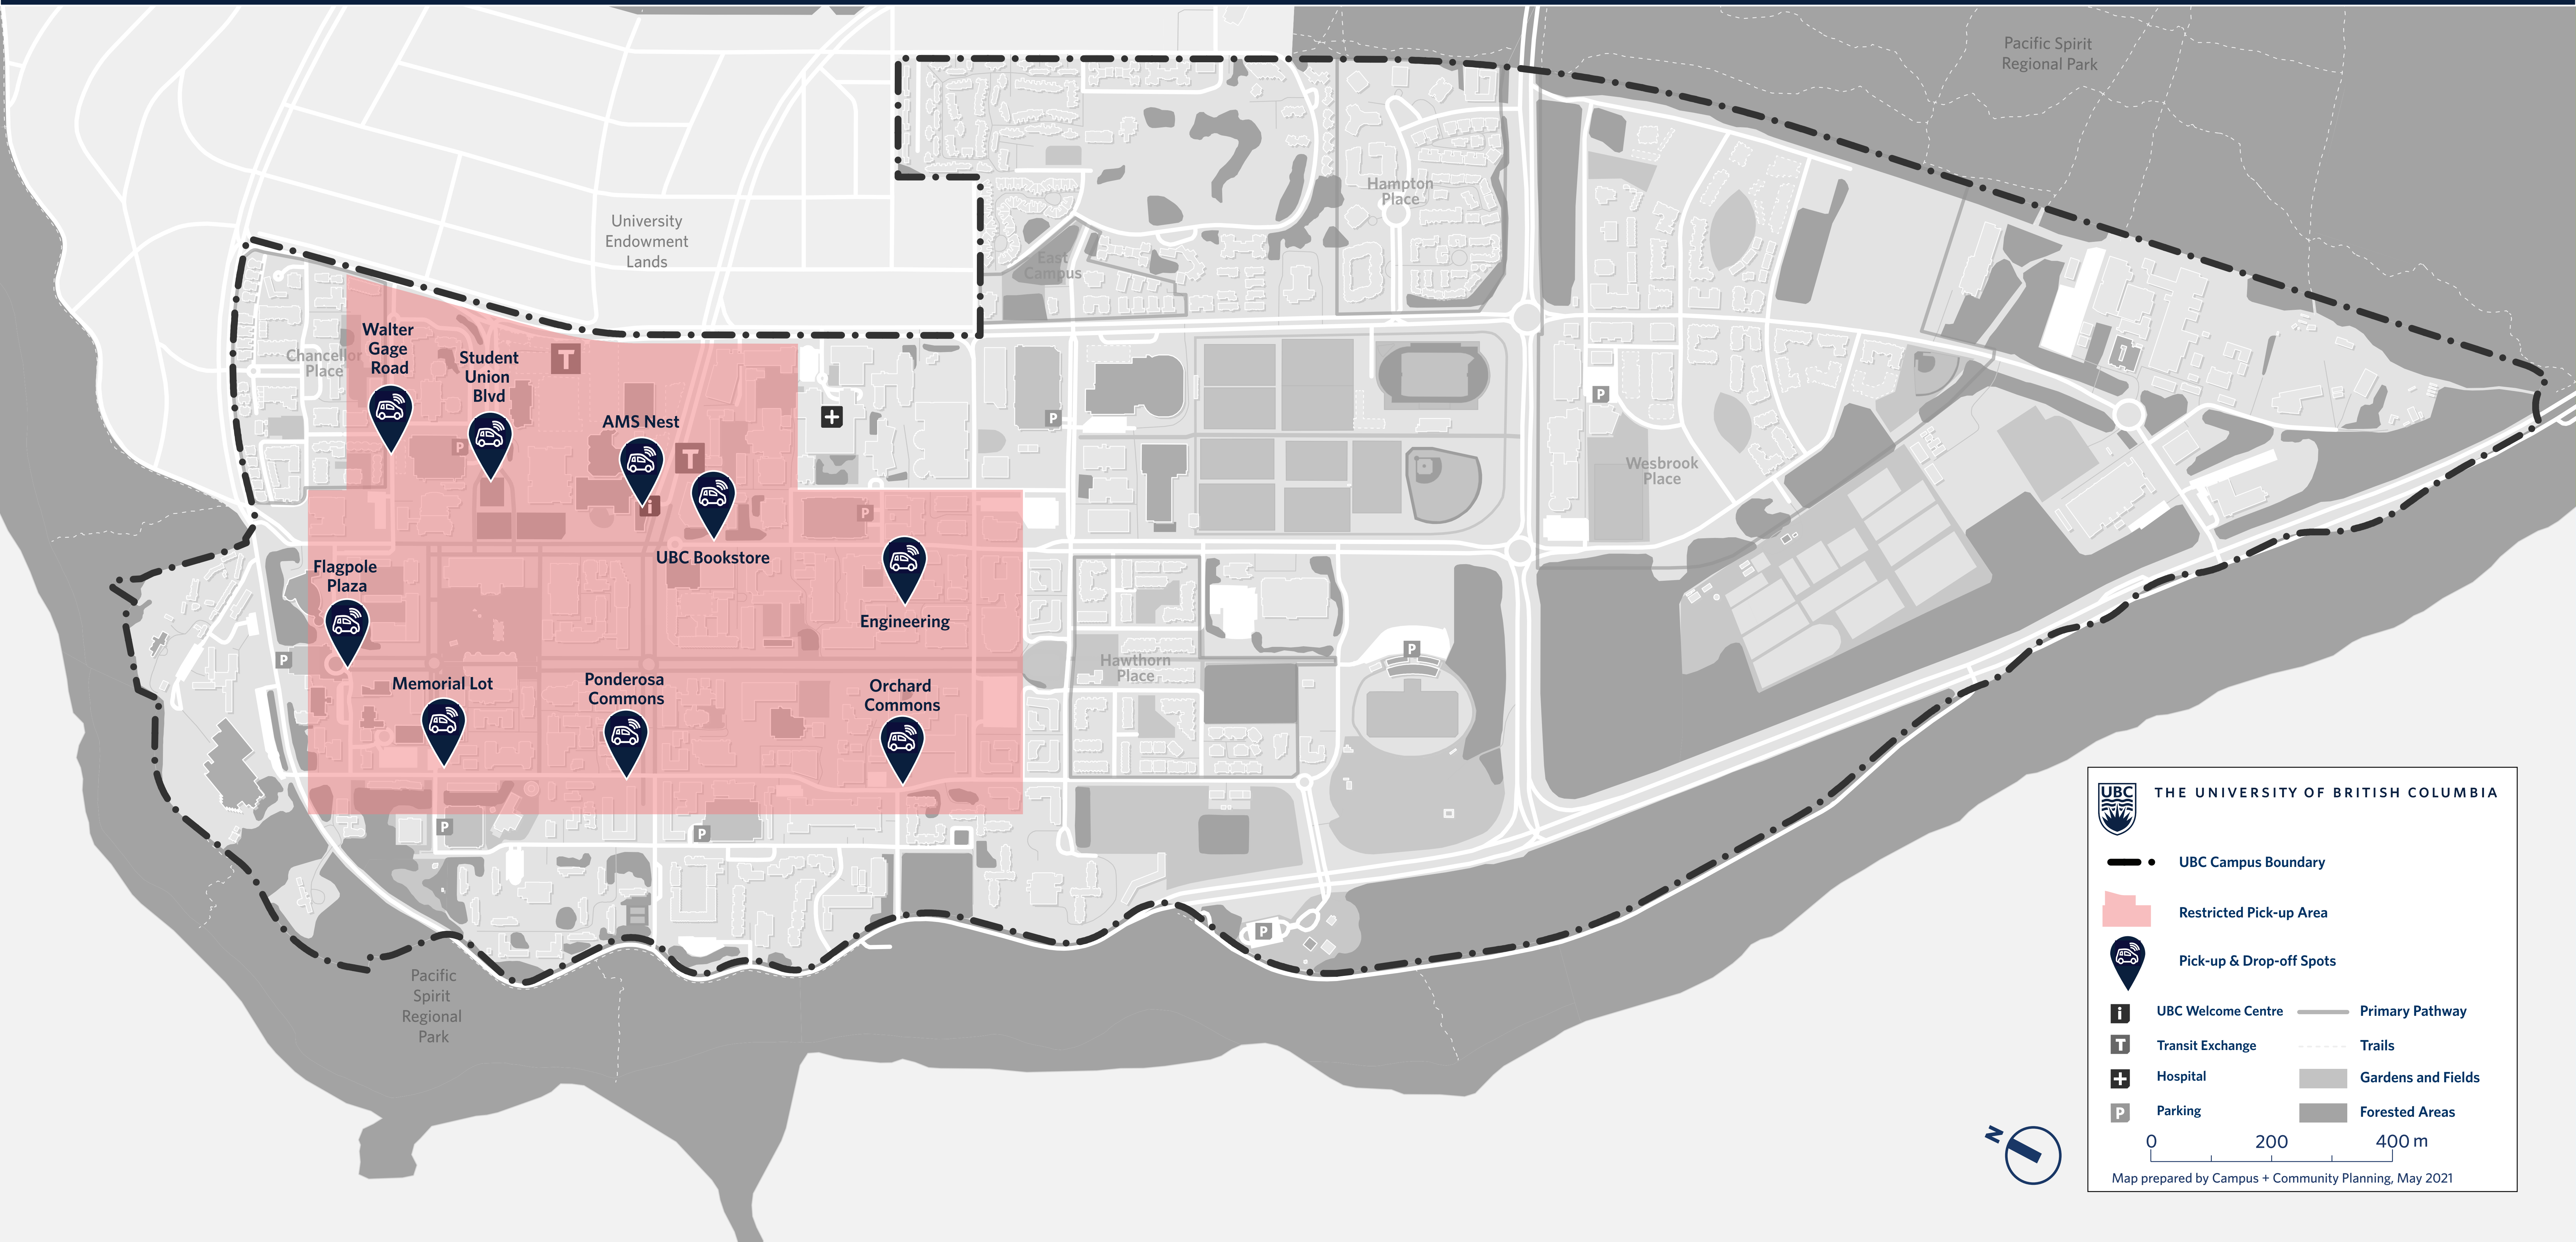

UBC Vancouver Ride-hailing Pick-up & Drop-off Spots

UBC THE UNIVERSITY OF BRITISH COLUMBIA

- UBC Campus Boundary
- Restricted Pick-up Area
- Pick-up & Drop-off Spots
- UBC Welcome Centre
- Transit Exchange
- Hospital
- Parking
- Primary Pathway
- Trails
- Gardens and Fields
- Forested Areas

0 200 400 m

Map prepared by Campus + Community Planning, May 2021