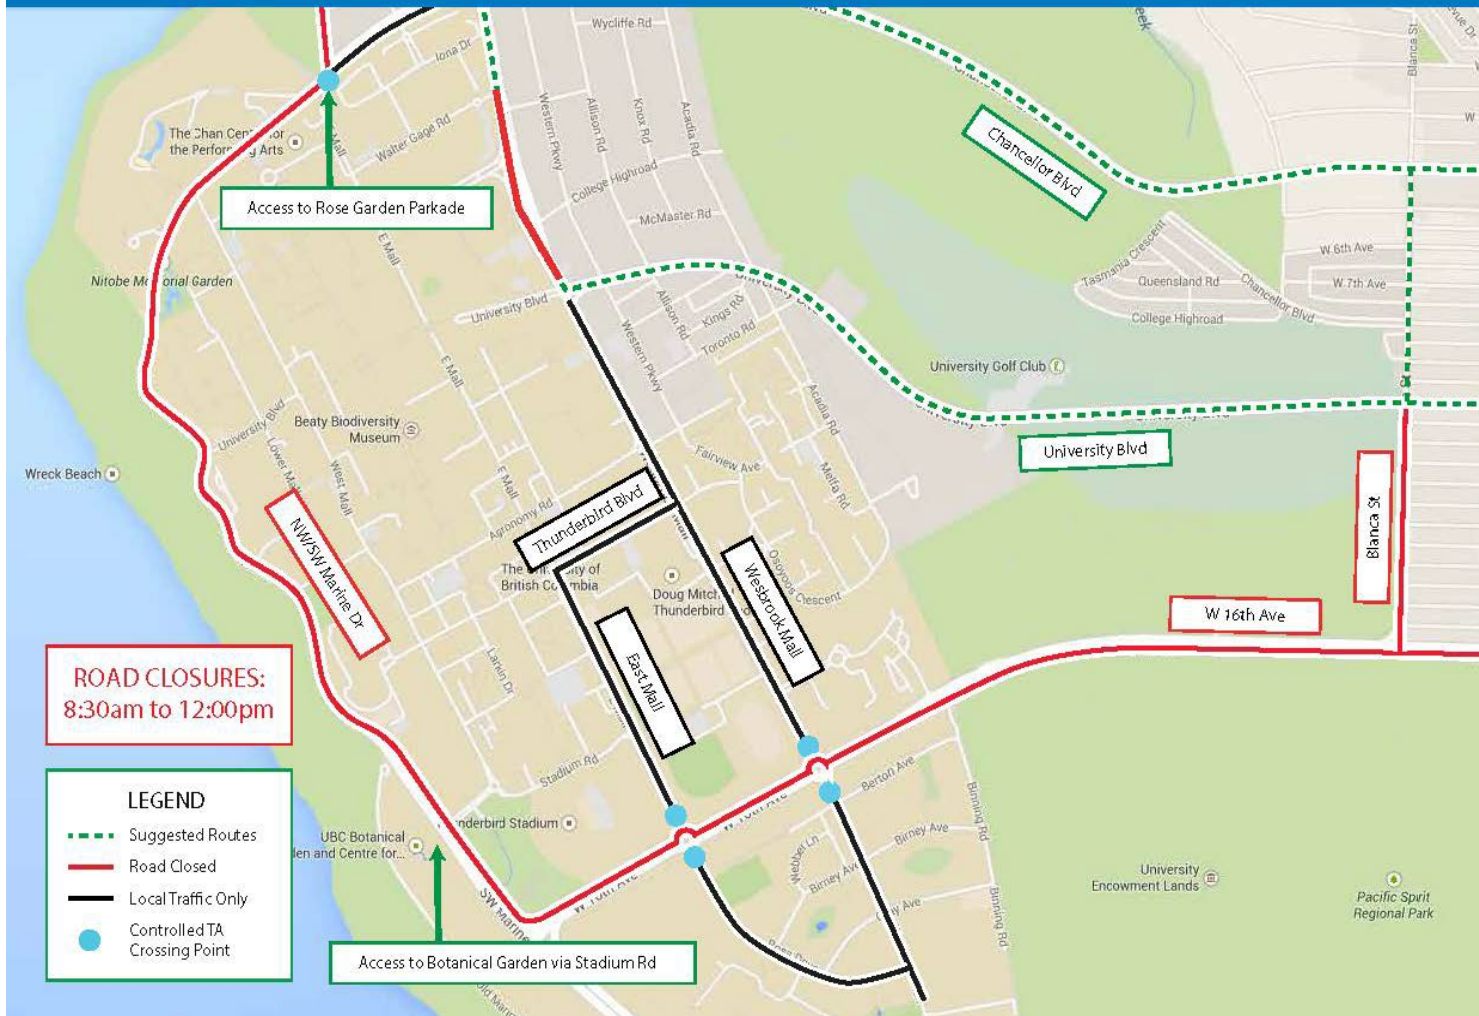

EVENT NOTIFICATION

Race Day Road Closures:
UBC