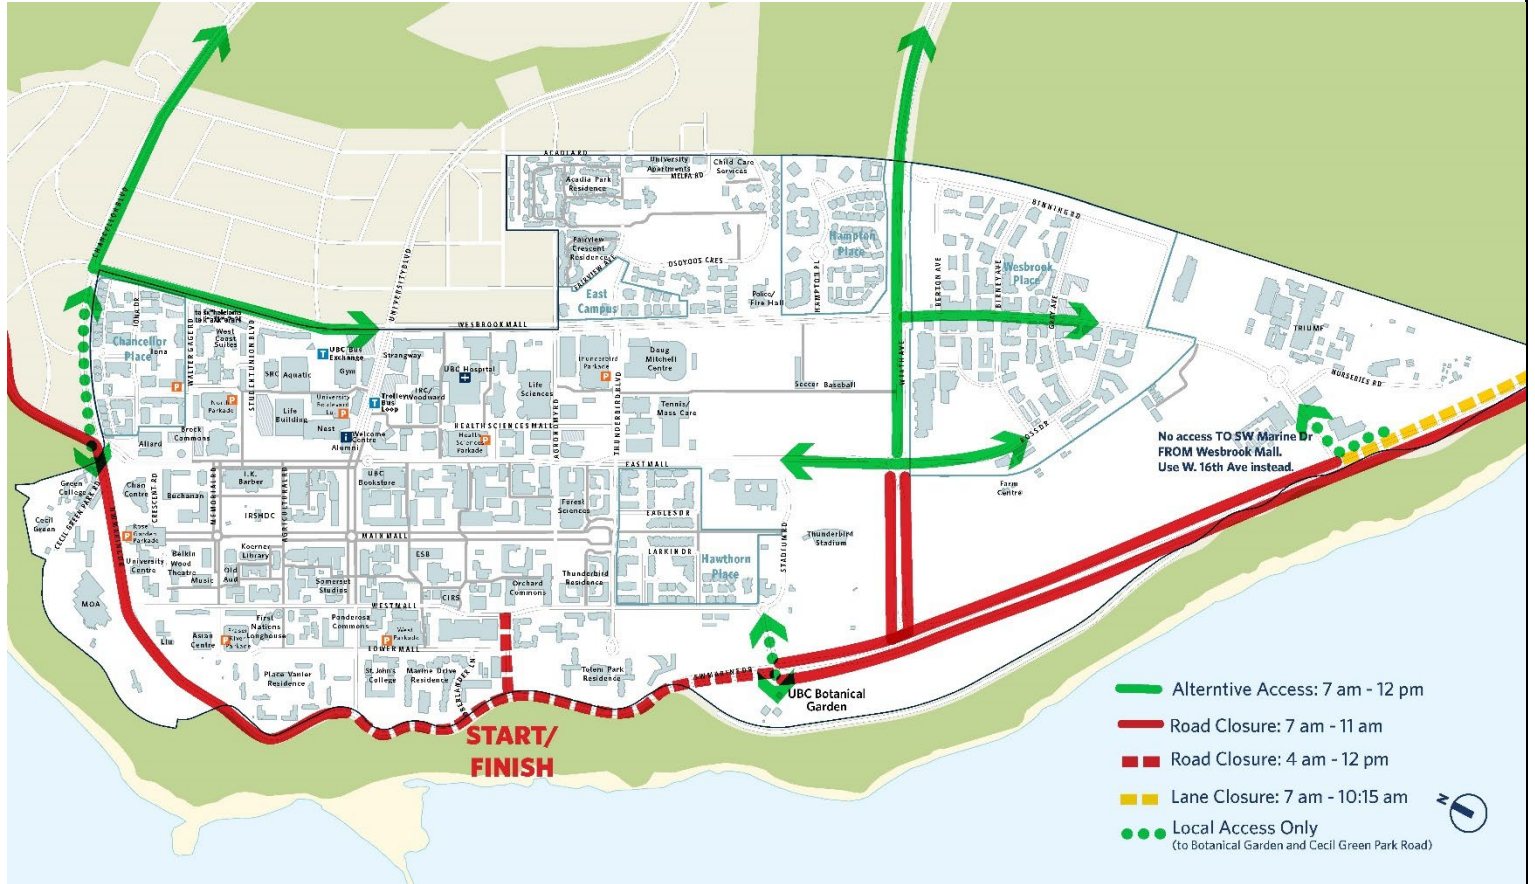

Location

Road Closure Map