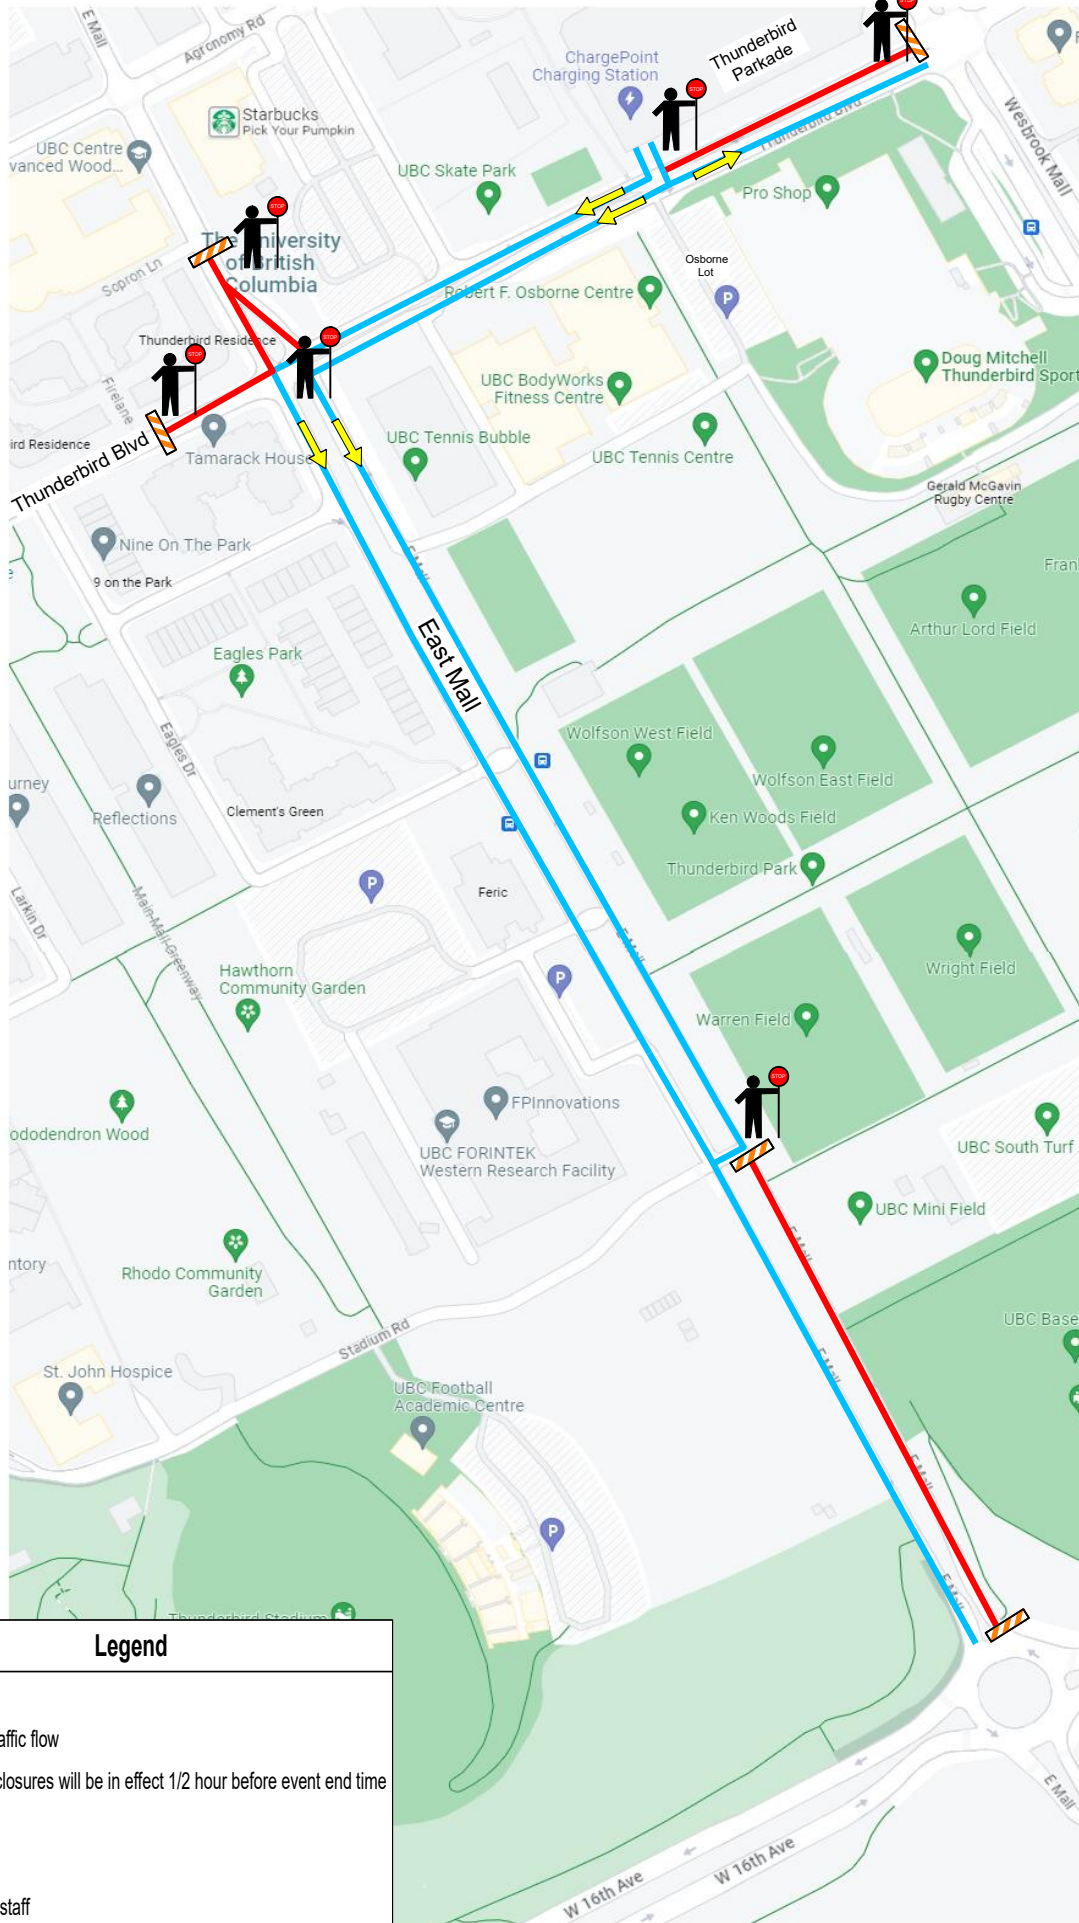

UBC Thunderbird Blvd / East Mall

Legend

↑ direction of traffic flow

NOTE: road closures will be in effect 1/2 hour before event end time

— road closed

— road open

👤 UBC parking staff