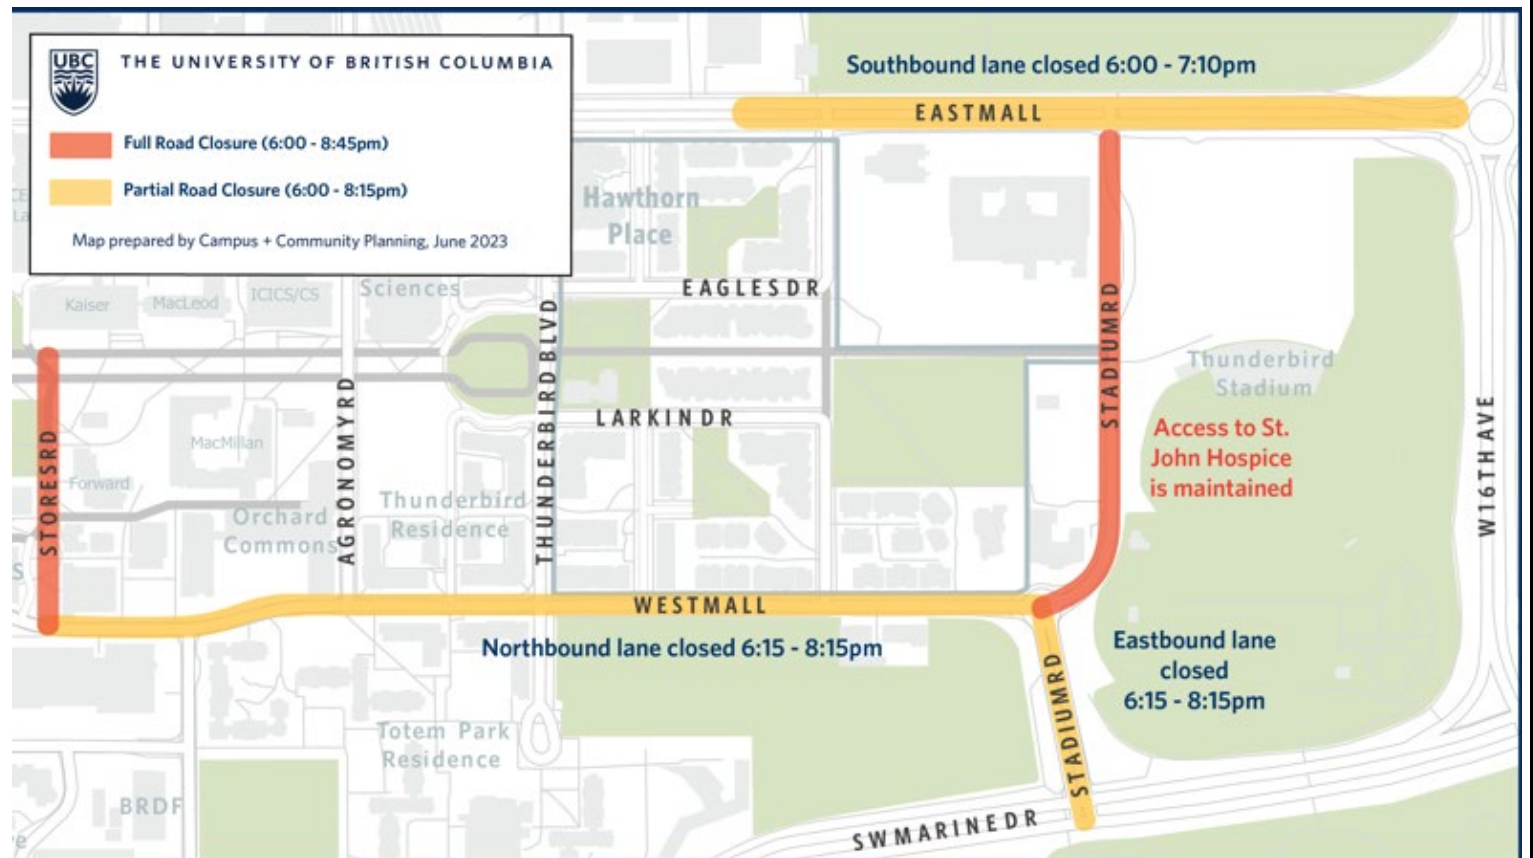

Location

ROAD CLOSURE MAP