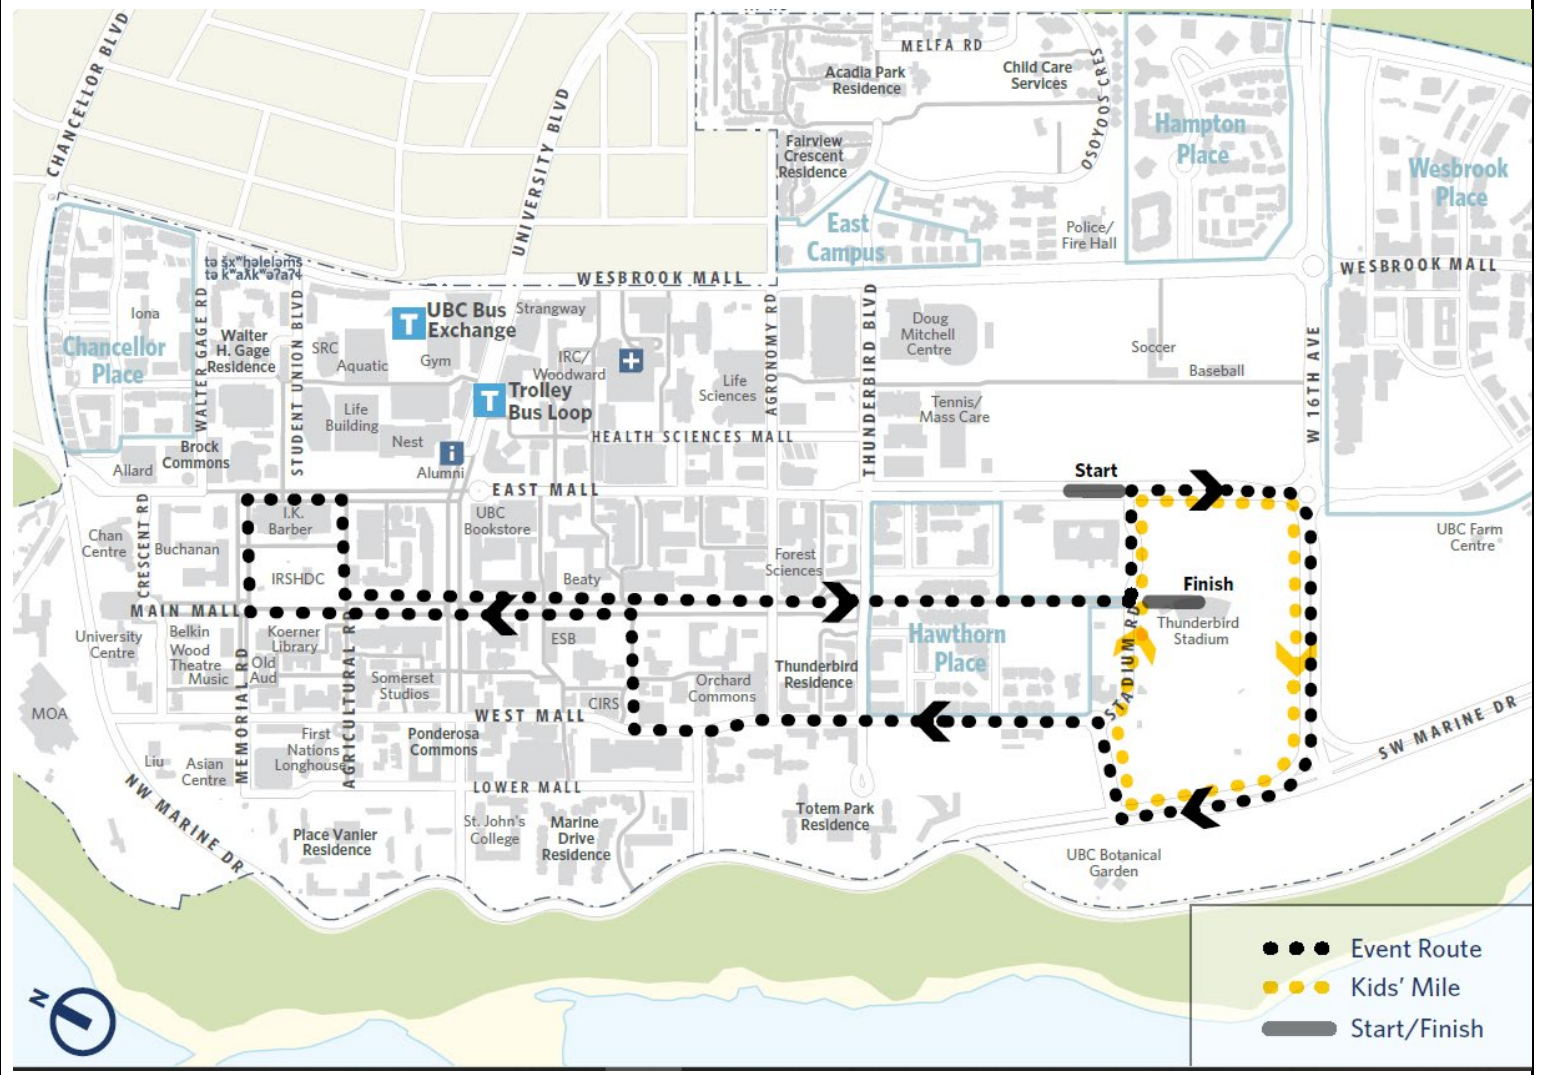

EVENT RUNNING ROUTES

- ● ● Event Route
- ● ● Kids' Mile
- ▬ Start/Finish