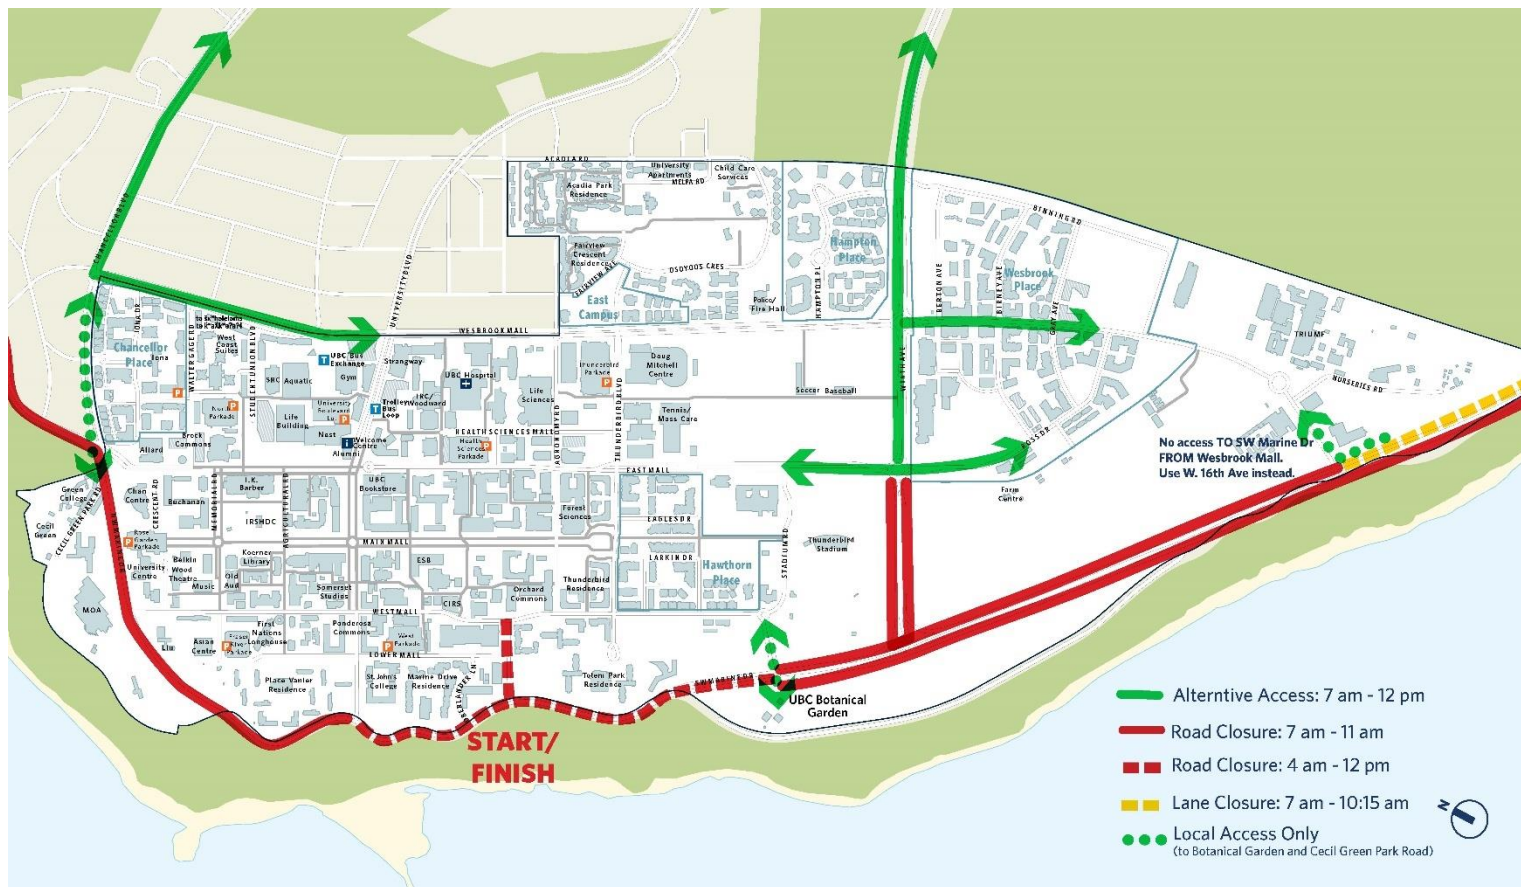

Location

Road Closure Map