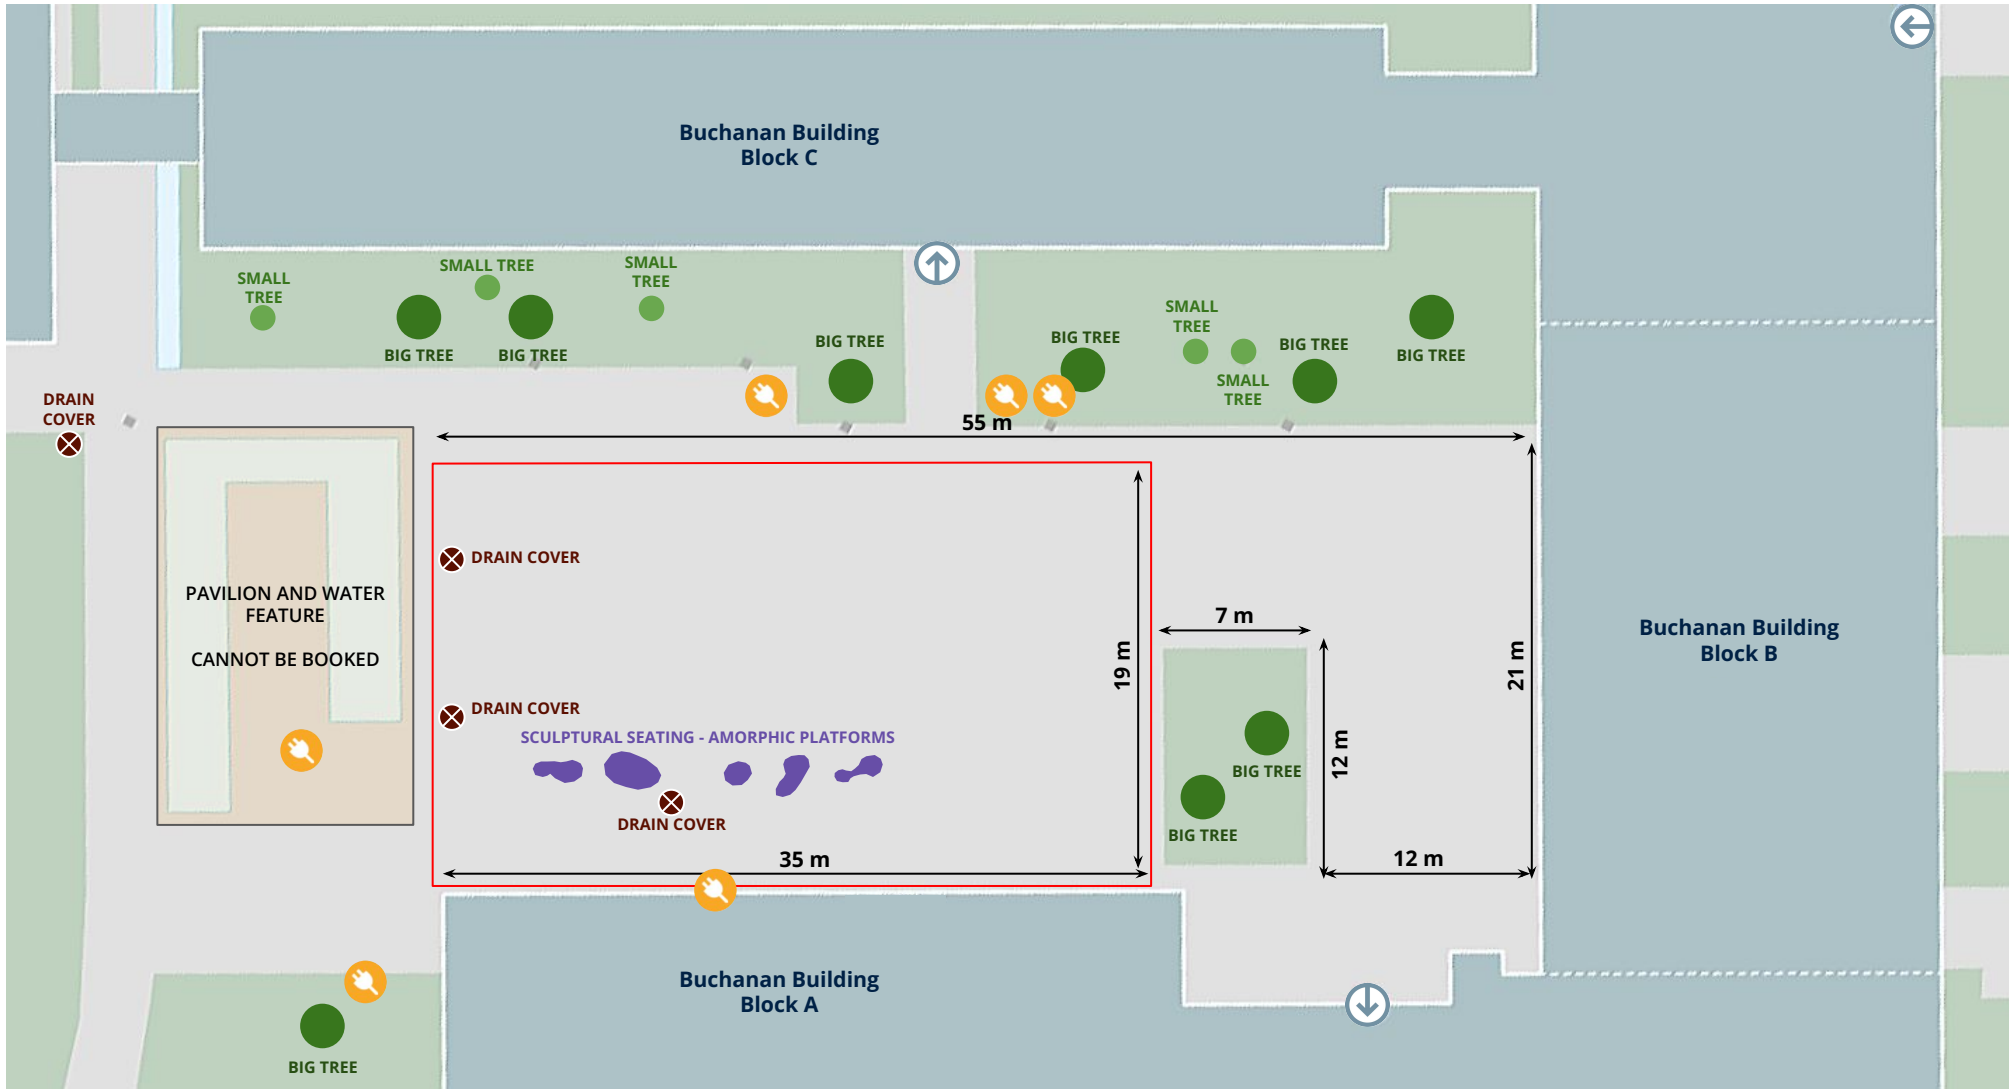

Buchanan Courtyard West

Annotated Site Map

Total area inside red perimeter
670 sq. m.

GENERAL

- Building Entrance (Accessible)
- Building Entrance (Not Accessible)
- UBC Buildings

SITE SPECIFIC

- Perimeter of Bookable Area
- Length Measurement
- Fire Hydrant and Number
- Electrical Outlet

NOTES

Buchanan Courtyard is located in close proximity to academic buildings. Events must minimize noise impacts to university activities.

Use of electrical outlets (where available) requires approval from the UBC Film and Events Office. Standard draw only. To meet higher amperage needs, a generator is required.