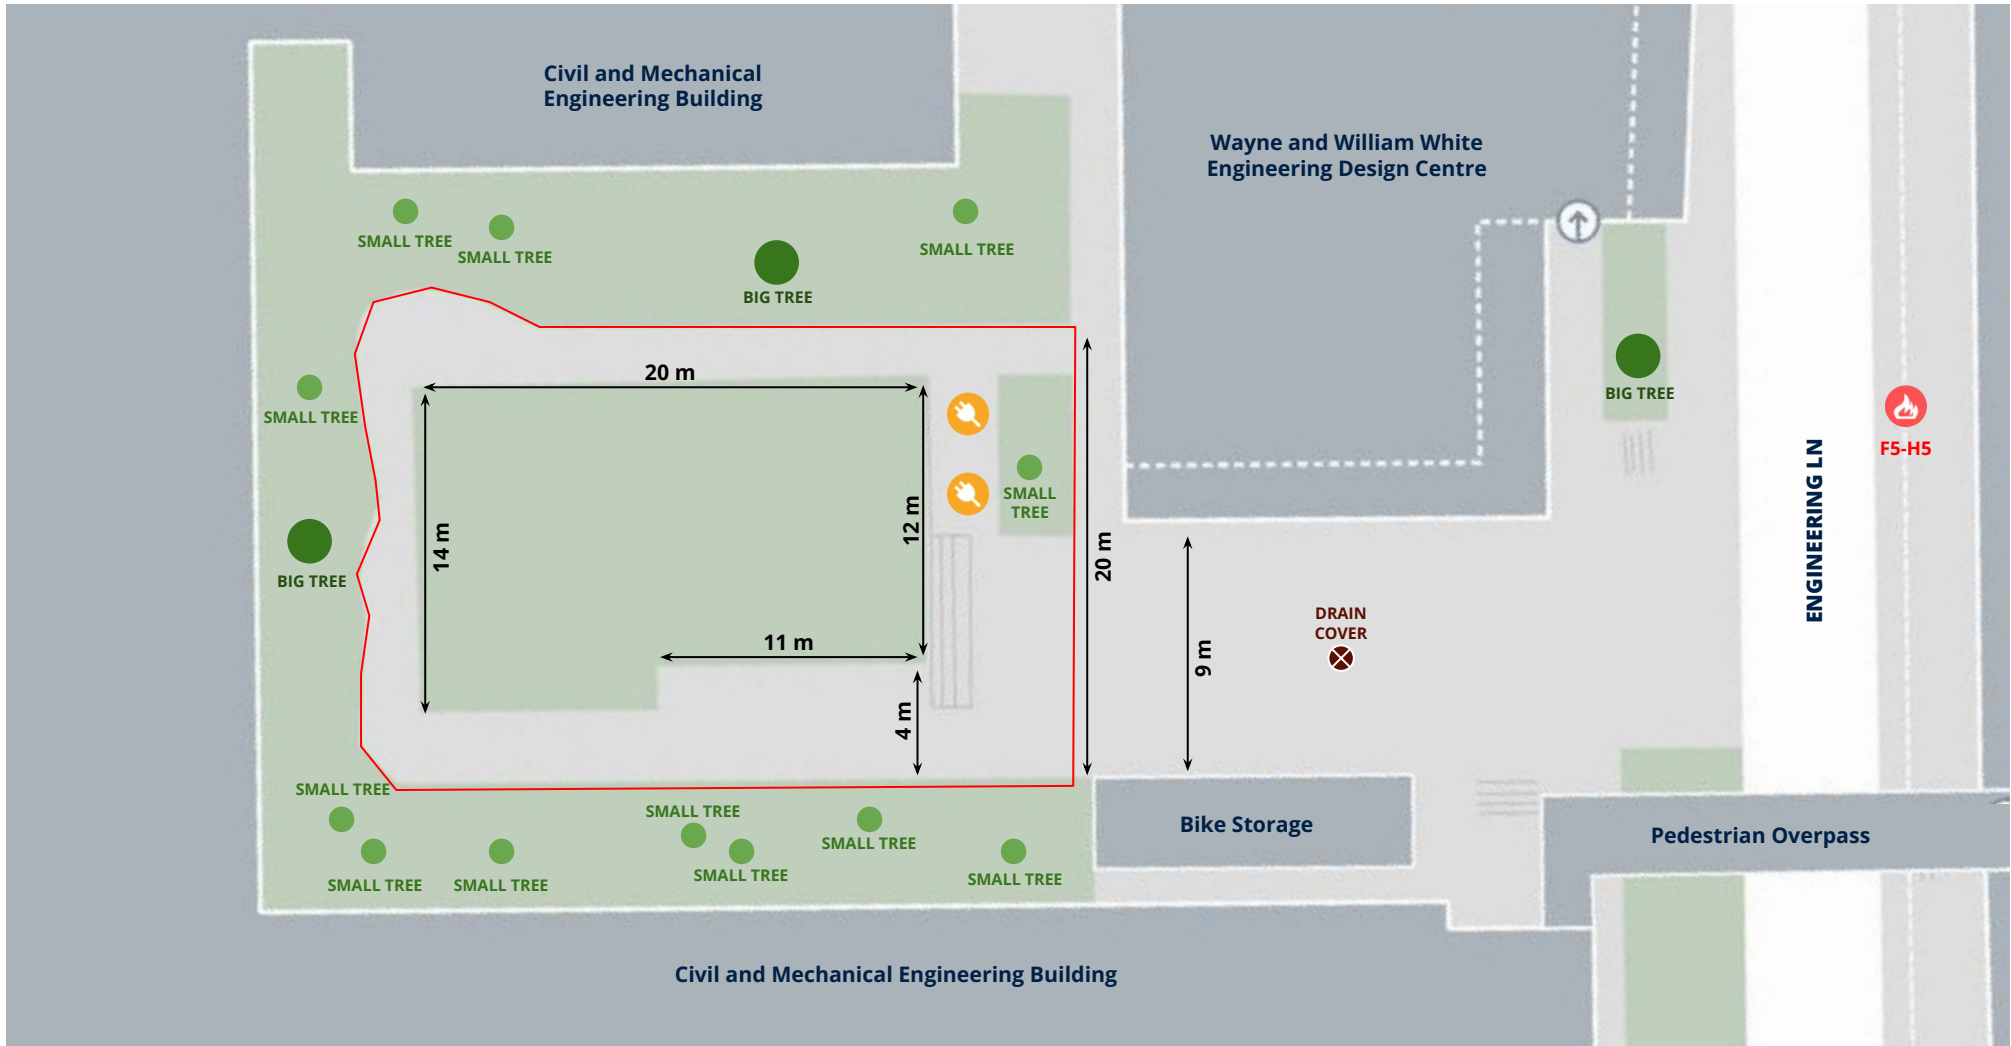

EDC Courtyard

Annotated Site Map

Total area inside red perimeter
500 sq. m.

GENERAL

- Building Entrance (Accessible)
- Building Entrance (Not Accessible)
- UBC Buildings

SITE SPECIFIC

- Perimeter of Bookable Area
- Length Measurement
- Fire Hydrant and Number
- Electrical Outlet

NOTES

EDC Courtyard is located in close proximity to academic buildings. Events must minimize noise impacts to university activities.

Use of electrical outlets (where available) requires approval from the UBC Film and Events Office. Standard draw only. To meet higher amperage needs, a generator is required.