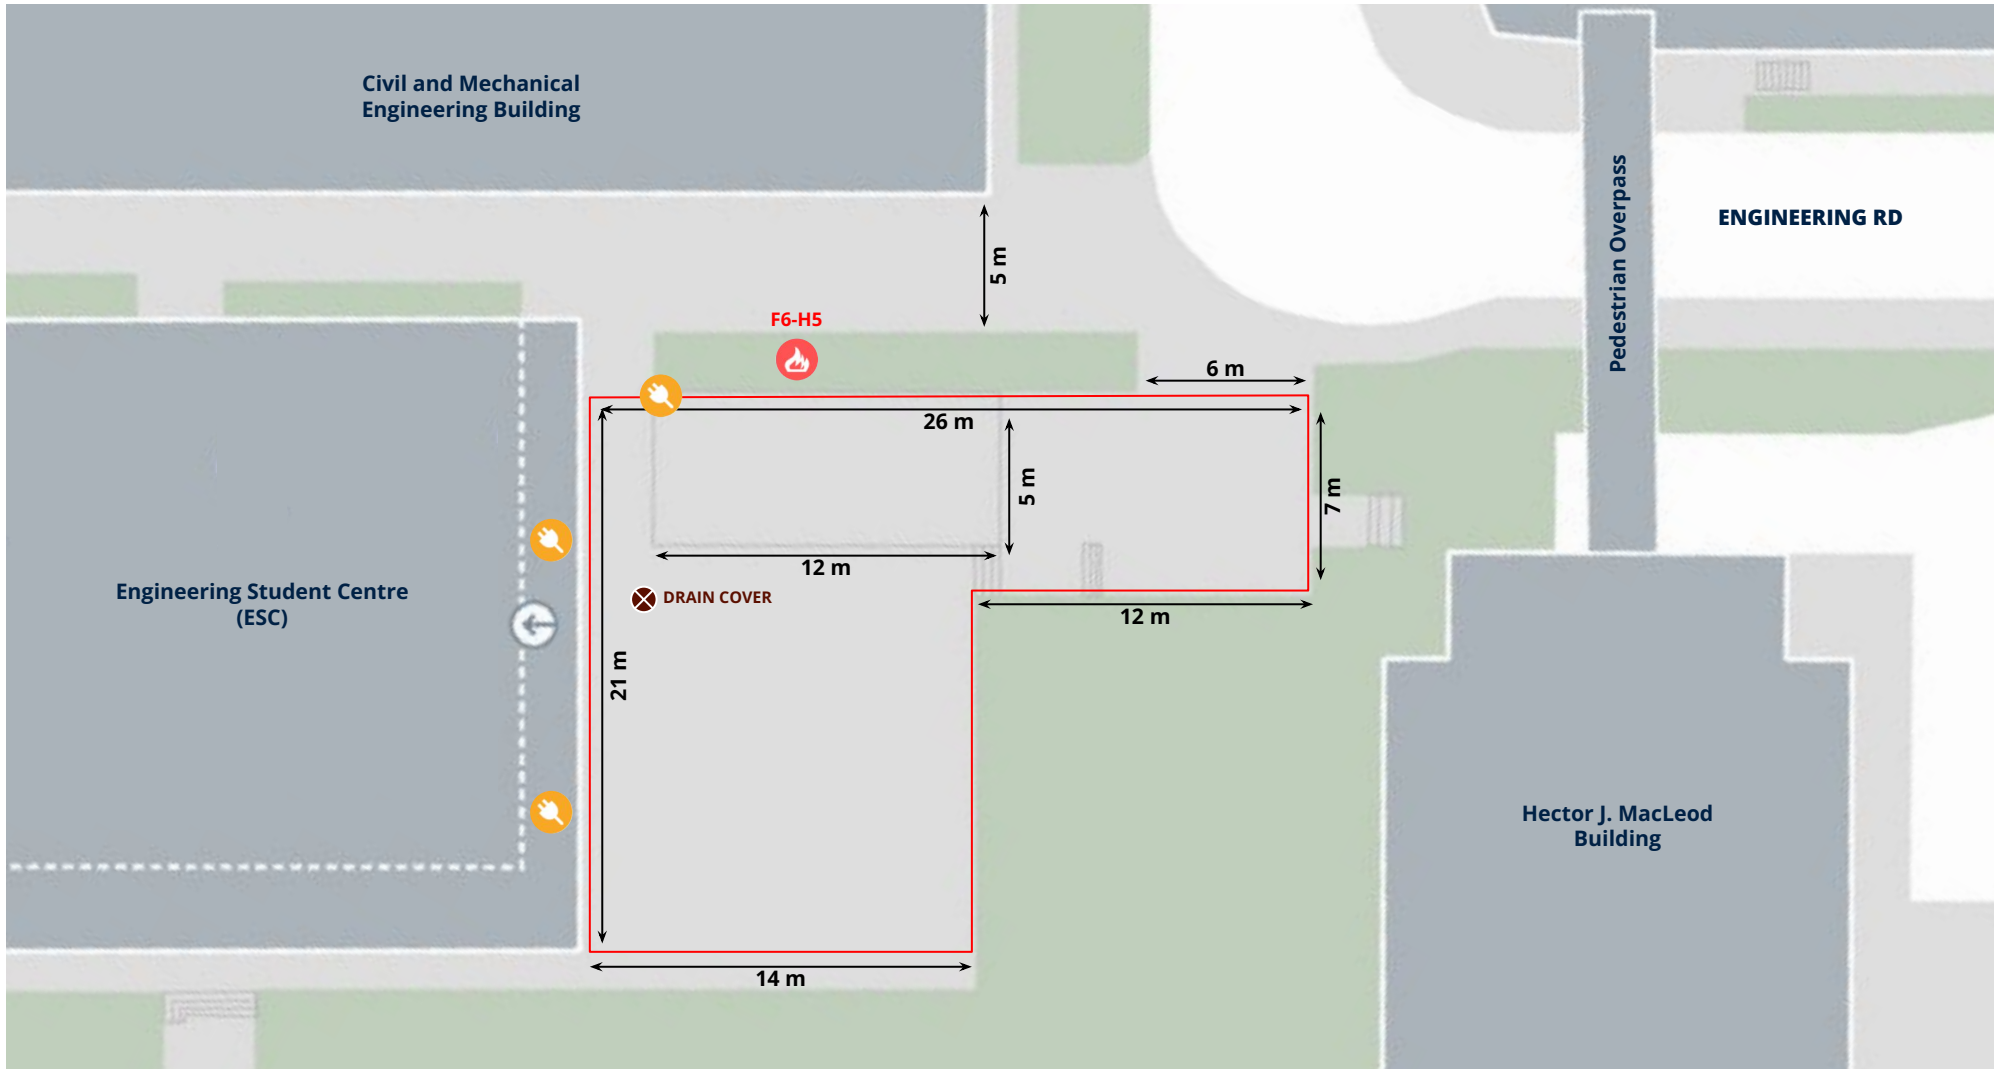

ESC Courtyard

Annotated Site Map

Total area inside red perimeter
378 sq. m.

GENERAL

- Building Entrance (Accessible)
- Building Entrance (Not Accessible)
- UBC Buildings

SITE SPECIFIC

- Perimeter of Bookable Area
- Length Measurement
- Fire Hydrant and Number
- Electrical Outlet

NOTES

ESC Courtyard is located in close proximity to academic buildings. Events must minimize noise impacts to university activities.

Use of electrical outlets (where available) requires approval from the UBC Film and Events Office. Standard draw only. To meet higher amperage needs, a generator is required.