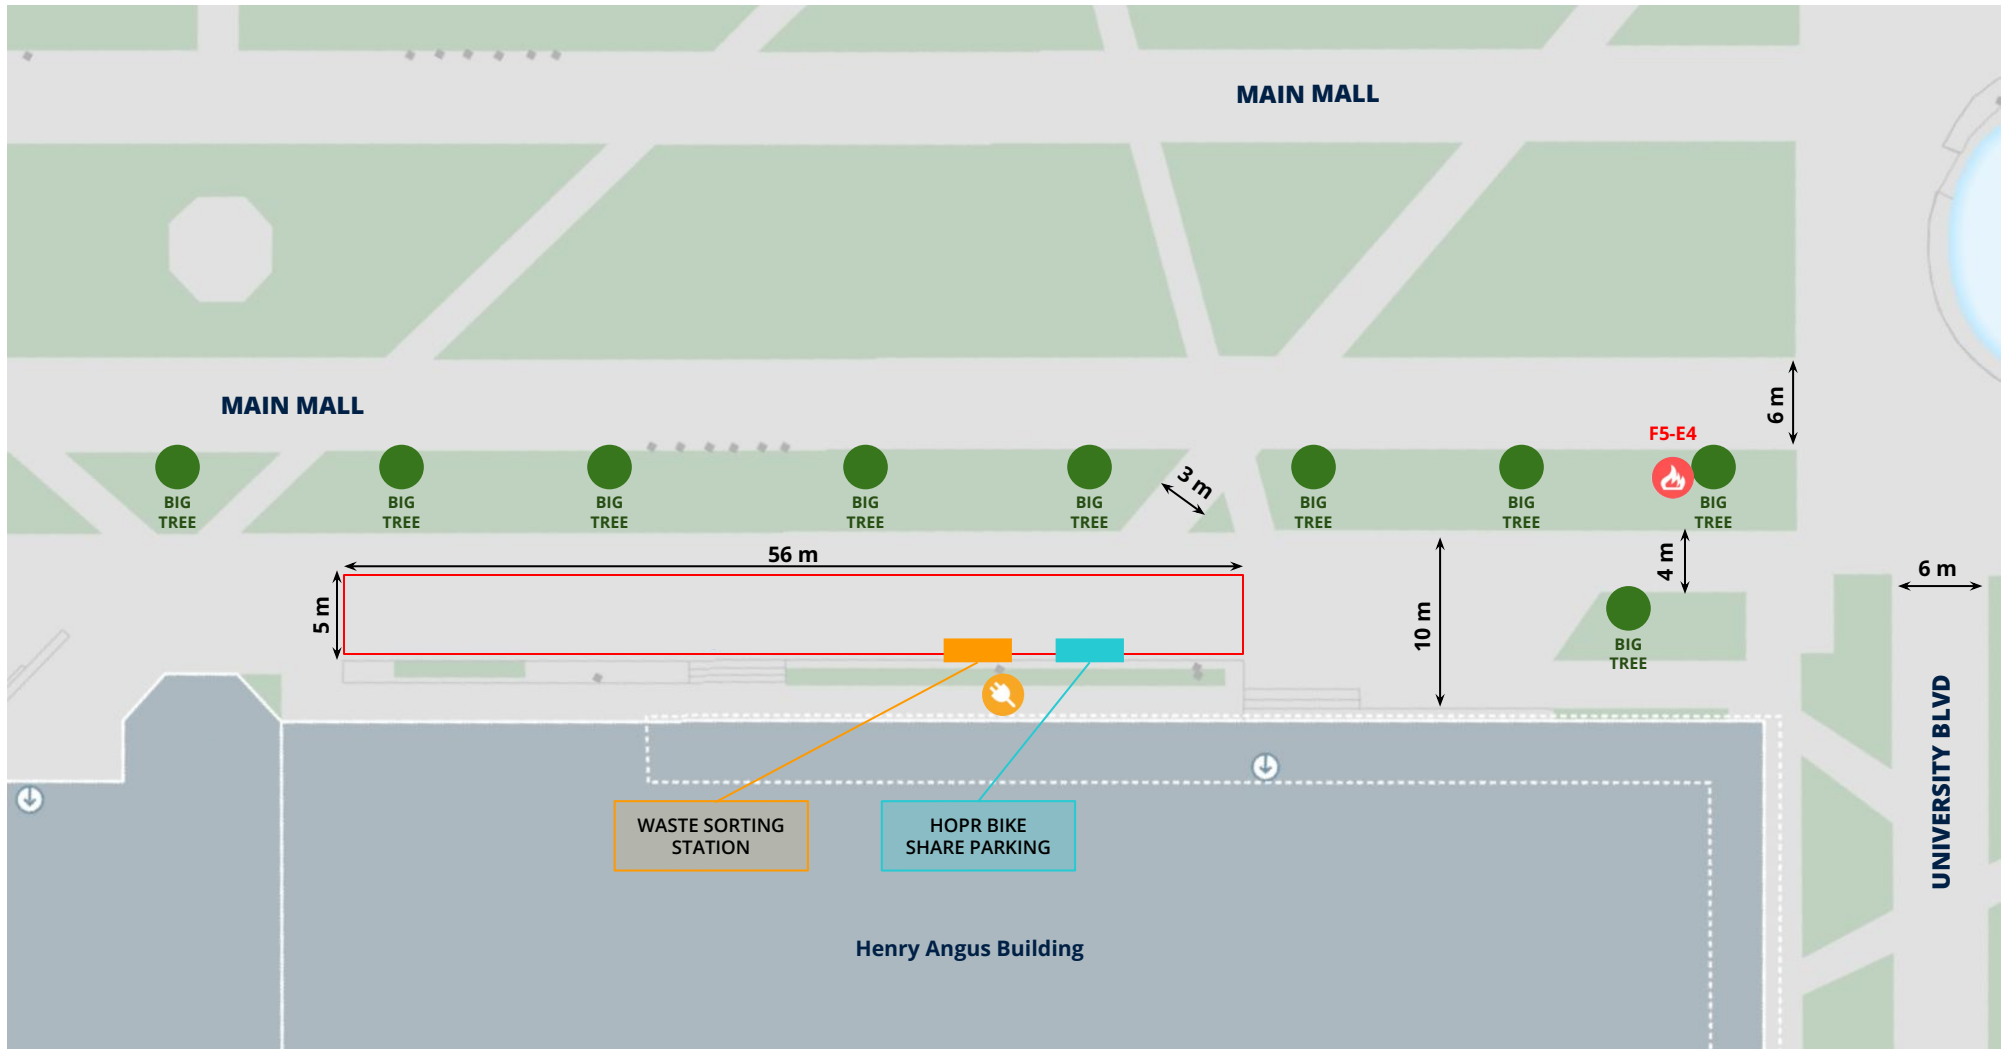

Henry Angus Bldg Sidewalk

Annotated Site Map

Total area inside red perimeter
280 sq. m.

GENERAL

- Building Entrance (Accessible)
- Building Entrance (Not Accessible)
- UBC Buildings

SITE SPECIFIC

- Perimeter of Bookable Area
- Length Measurement
- Fire Hydrant and Number
- Electrical Outlet

NOTES

Henry Angus Building is located in close proximity to academic buildings. Events must minimize noise impacts to university activities.

Use of electrical outlets (where available) requires approval from the UBC Film and Events Office. Standard draw only. To meet higher amperage needs, a generator is required.