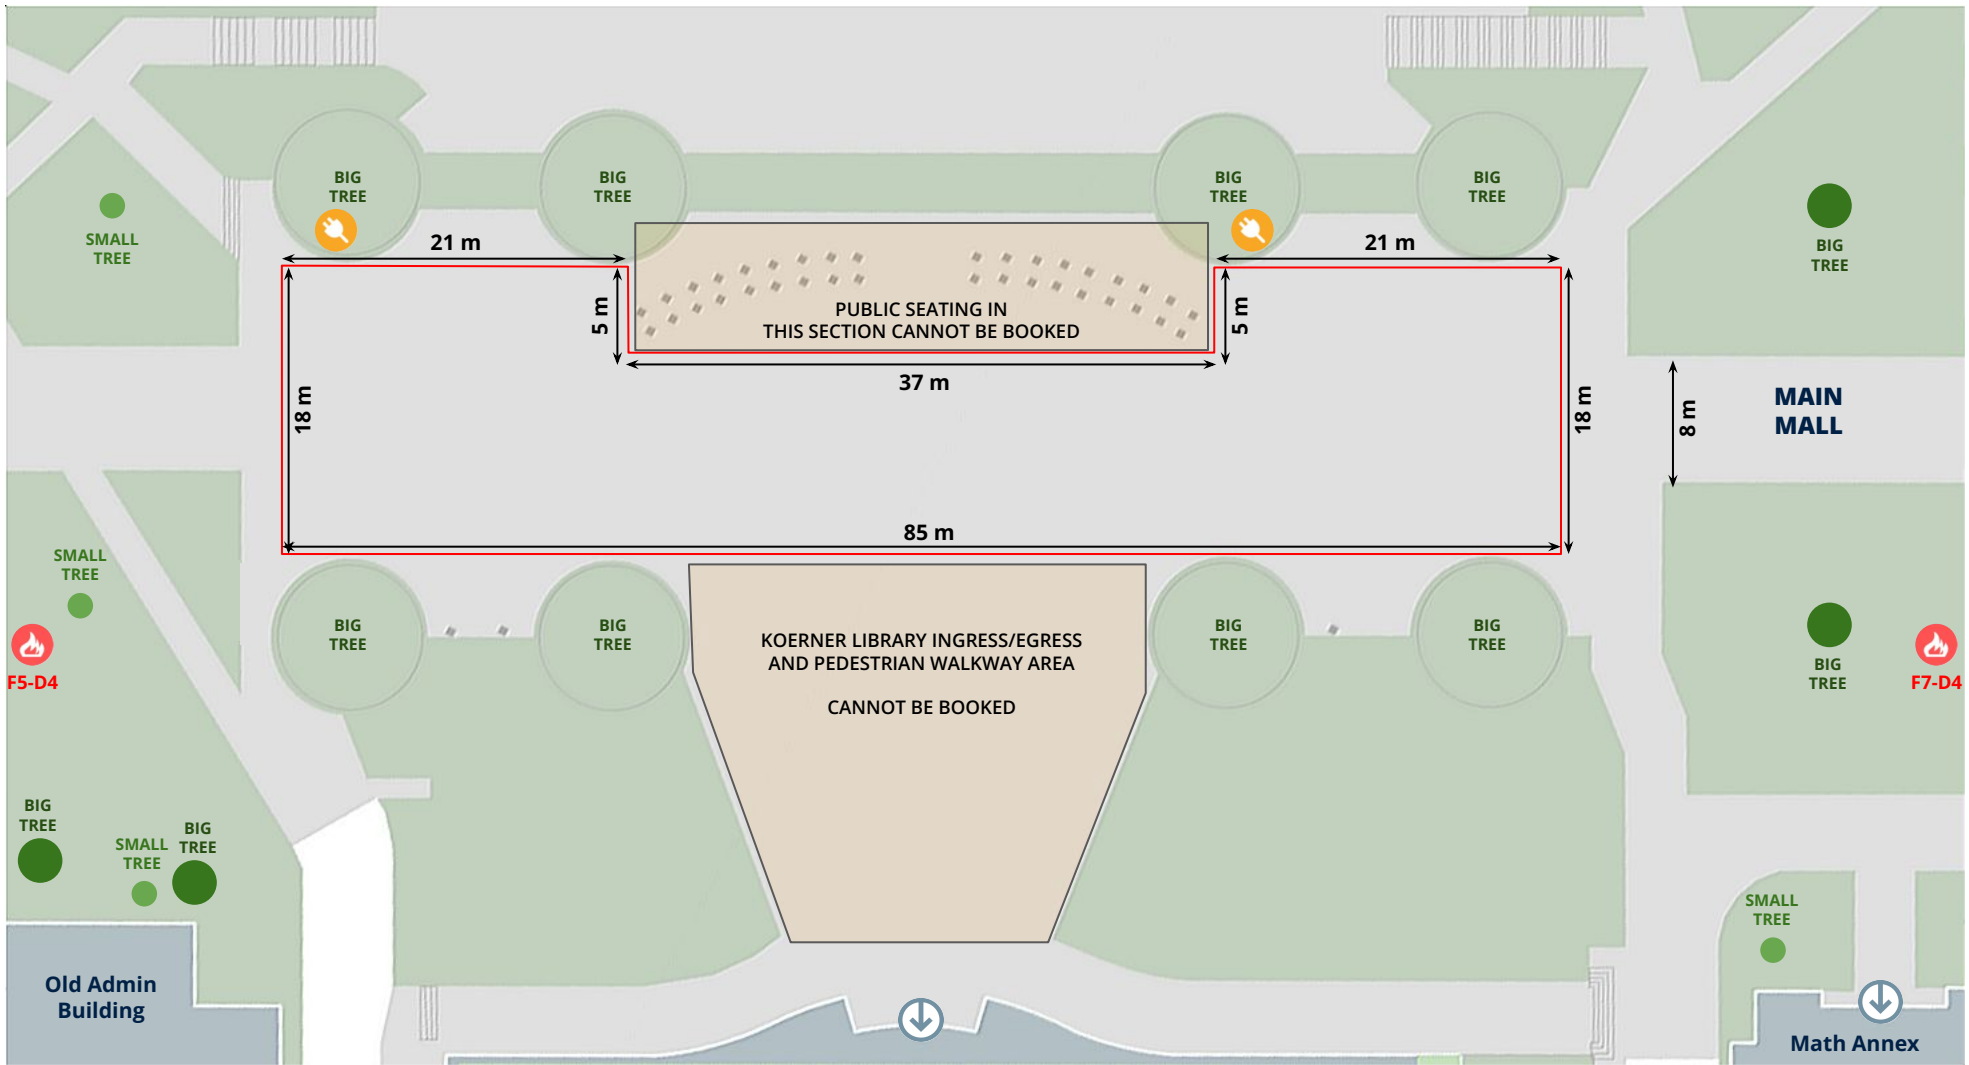

Koerner Plaza

Annotated Site Map

Total area inside red perimeter
1,380 sq. m.

GENERAL

- Building Entrance (Accessible)
- Building Entrance (Not Accessible)
- UBC Buildings

SITE SPECIFIC

- Perimeter
- Length Measurement
- Fire Hydrant and Number
- Electrical Outlet

NOTES

Koerner Plaza is located in close proximity to academic buildings. Events must minimize noise impacts to university activities.

Use of electrical outlets (where available) requires approval from the UBC Film and Events Office. Standard draw only. To meet higher amperage needs, a generator is required.