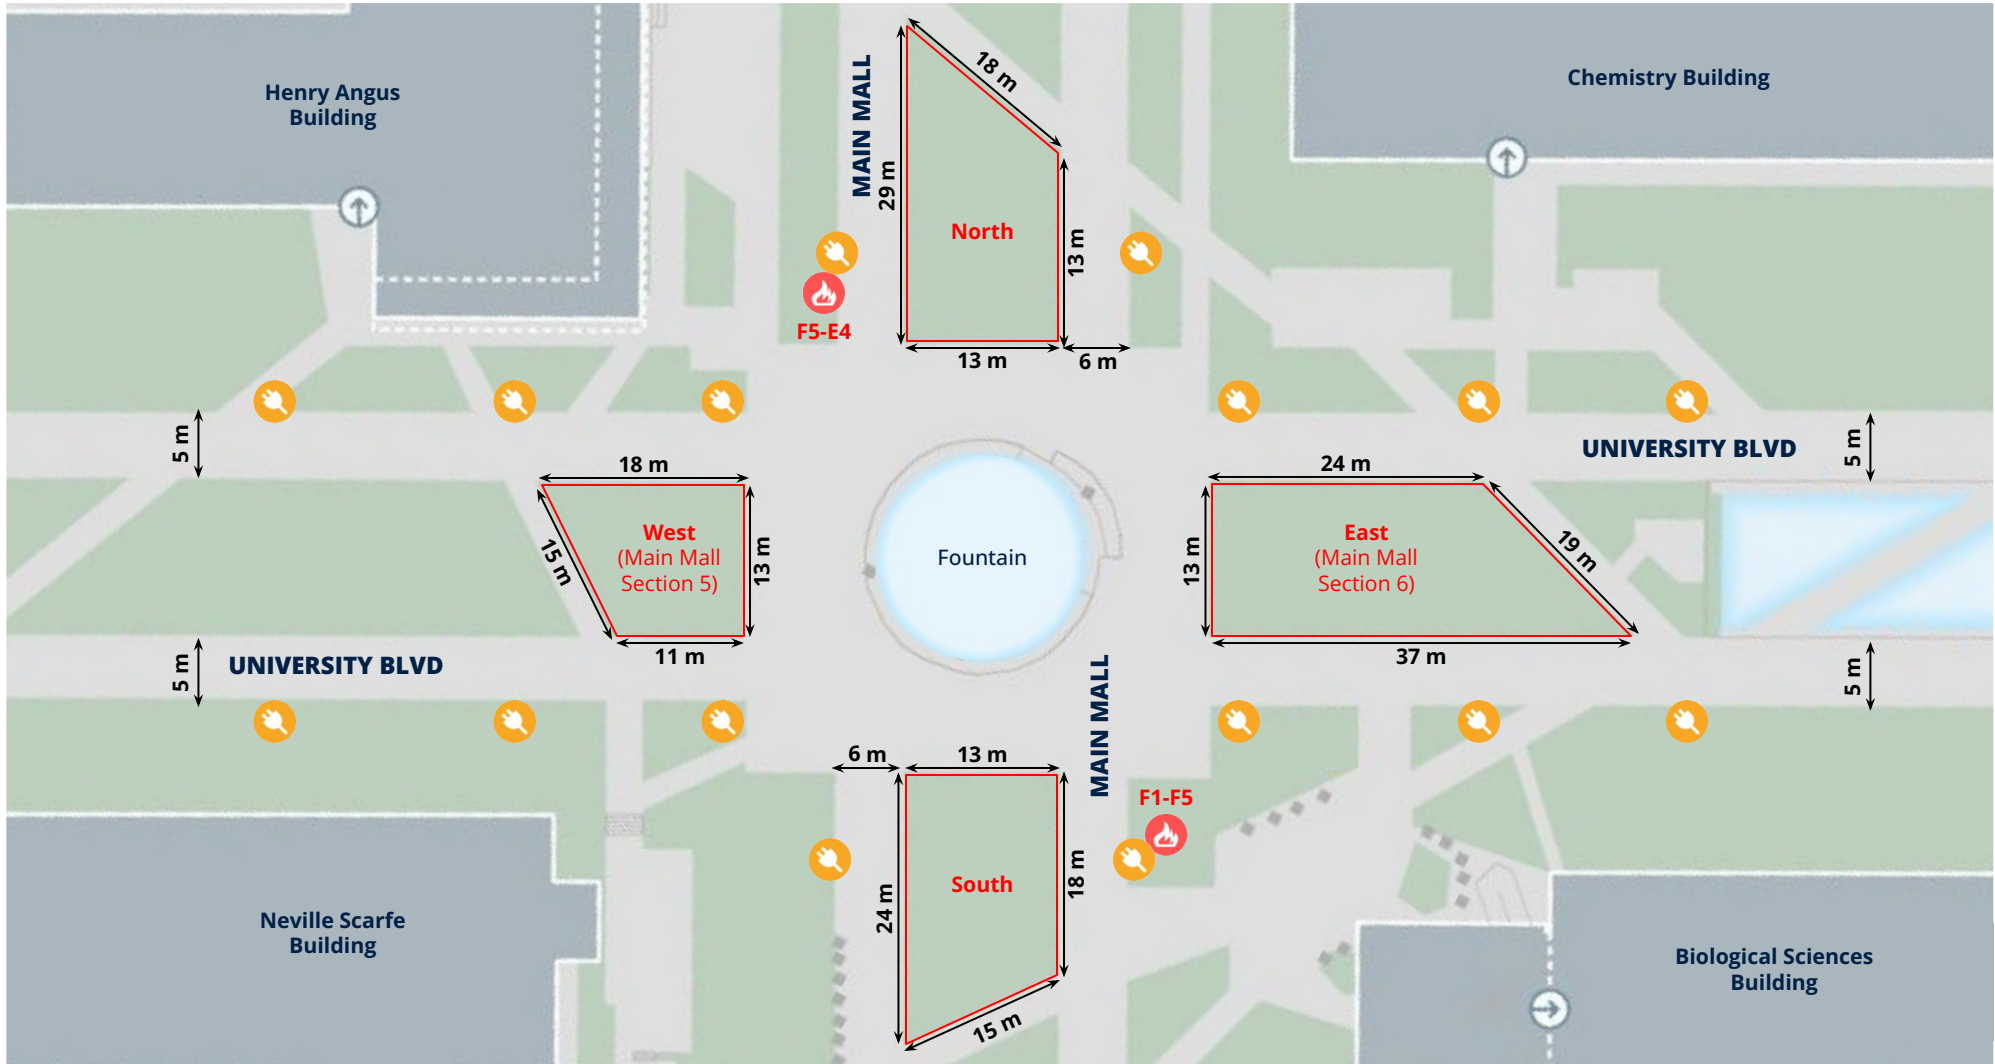

Martha Piper Plaza

Annotated Site Map

Total area inside red perimeters
1,200 sq. m.

GENERAL

- Building Entrance (Accessible)
- Building Entrance (Not Accessible)
- UBC Buildings

SITE SPECIFIC

- Perimeter
- Length Measurement
- Fire Hydrant and Number
- Electrical Outlet

NOTES

Martha Piper Plaza is located in close proximity to academic buildings. Events must minimize noise impacts to university activities.

Use of electrical outlets (where available) requires approval from the UBC Film and Events Office. Standard draw only. To meet higher amperage needs, a generator is required.