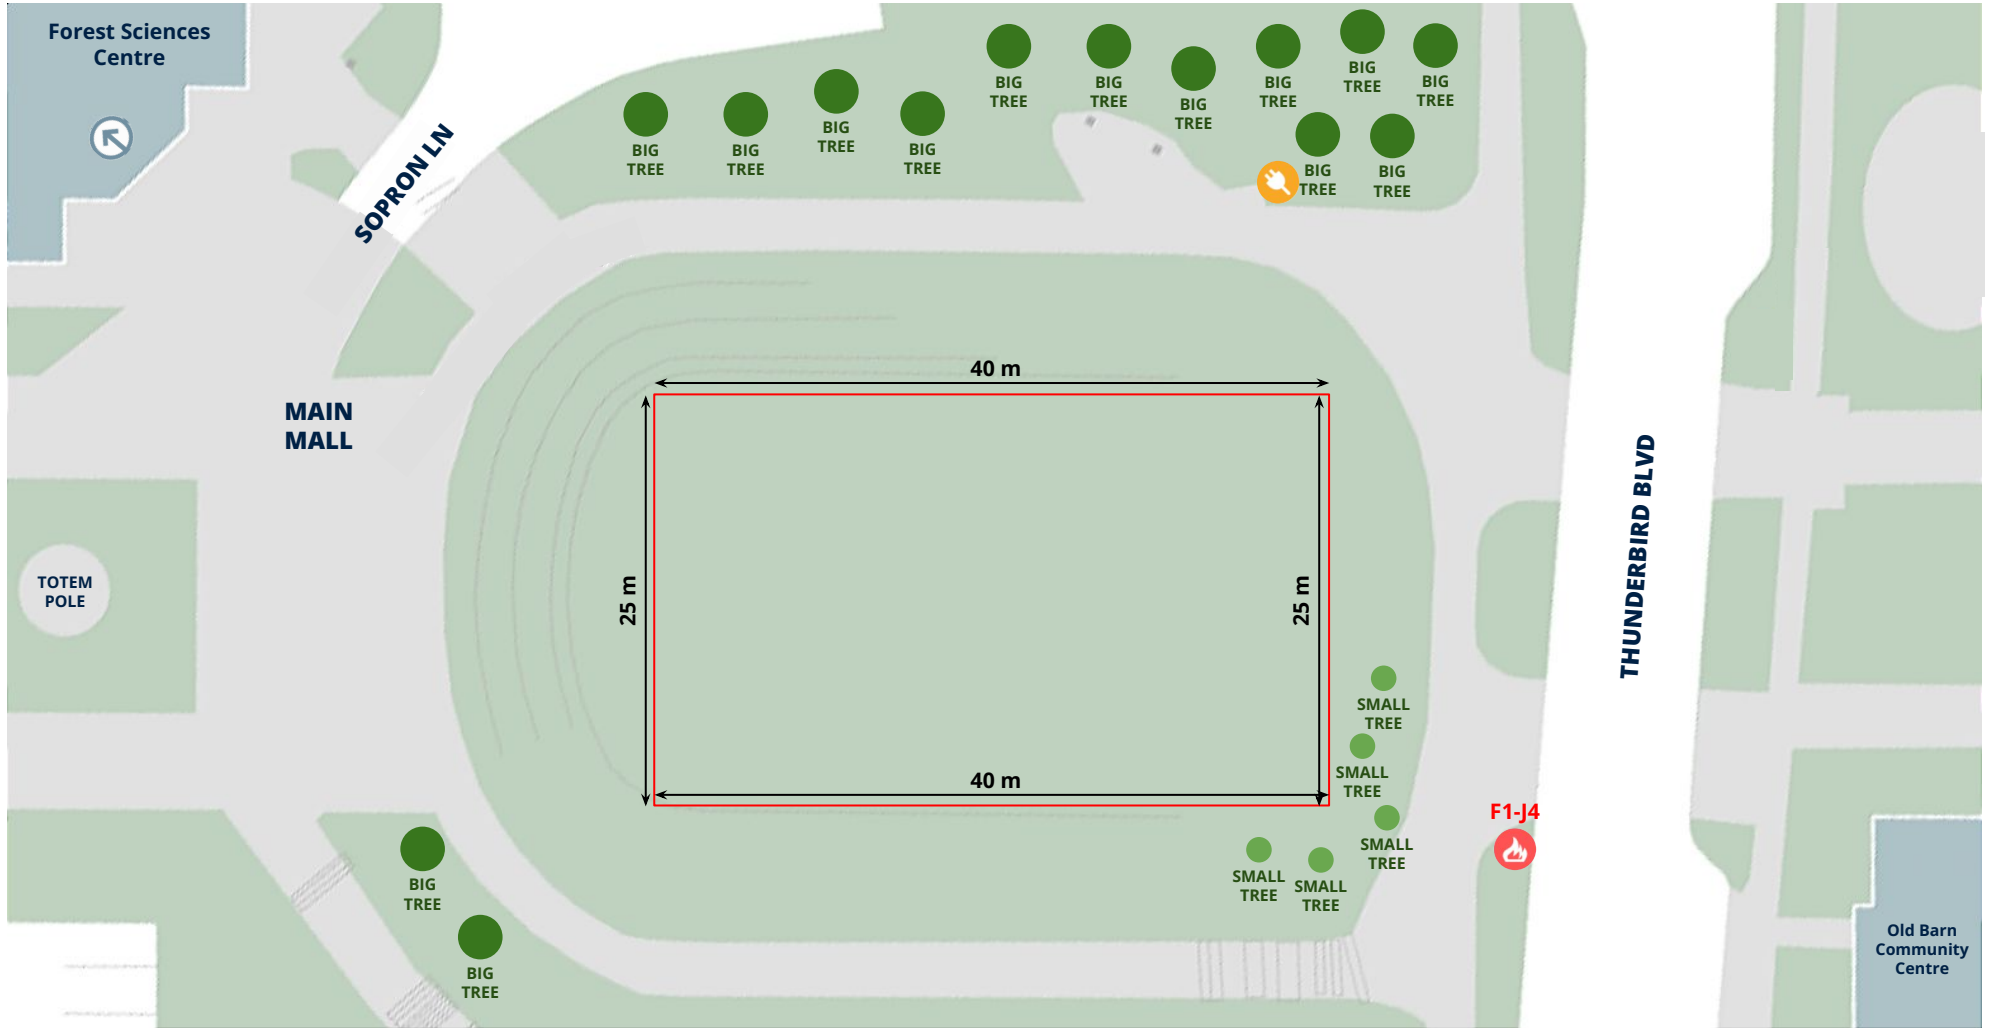

Thunderbird Commons

Annotated Site Map

Total area inside red perimeter
1,000 sq. m.

GENERAL

- Building Entrance (Accessible)
- Building Entrance (Not Accessible)
- UBC Buildings

SITE SPECIFIC

- Perimeter of Bookable Area
- Length Measurement
- Fire Hydrant and Number
- Electrical Outlet

NOTES

Thunderbird Common is located in close proximity to academic buildings. Events must minimize noise impacts to university activities.

Use of electrical outlets (where available) requires approval from the UBC Film and Events Office. Standard draw only. To meet higher amperage needs, a generator is required.