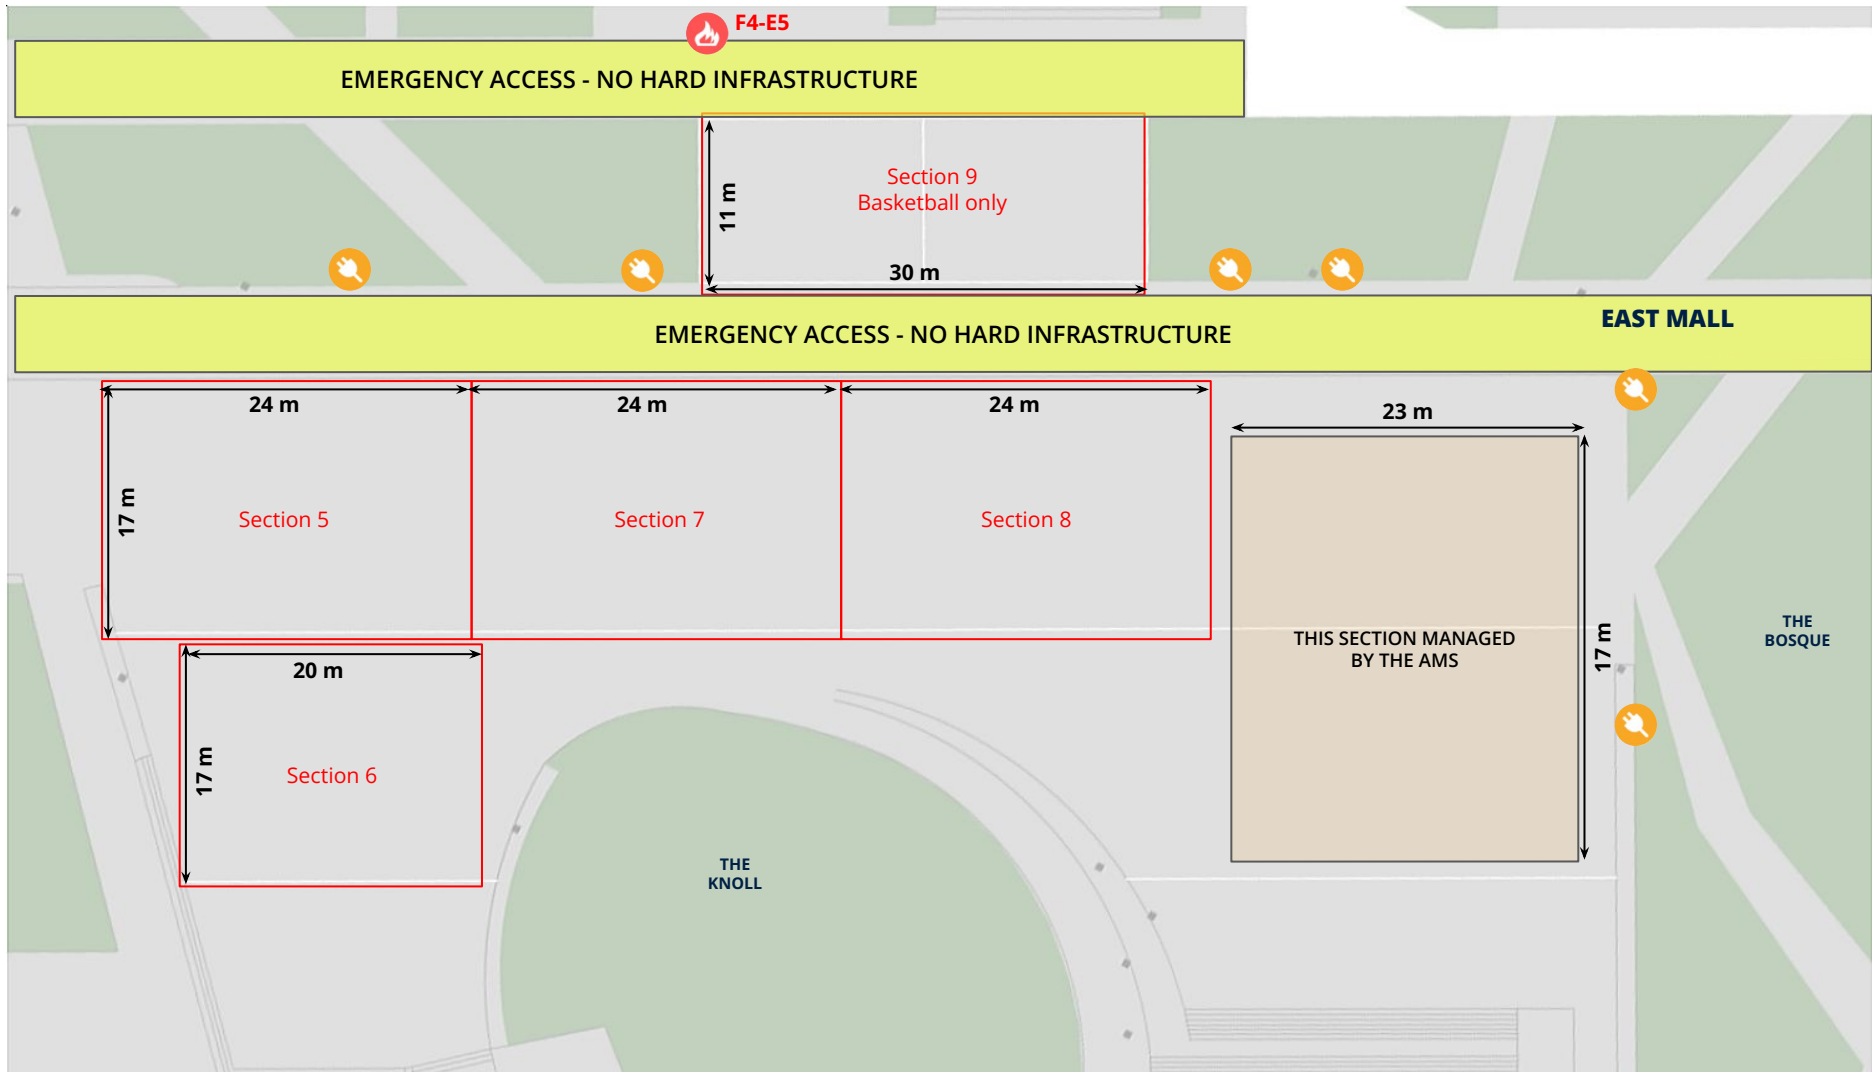

## Annotated Site Map

Total area inside red perimeters  
1,990 sq. m.

### GENERAL

- Building Entrance (Accessible)
- Building Entrance (Not Accessible)
- UBC Buildings

### NOTES

University Common is located in close proximity to academic buildings. Events must minimize noise impacts to university activities.

Use of electrical outlets (where available) requires approval from the UBC Film and Events Office. Standard draw only. To meet higher amperage needs, a generator is required.