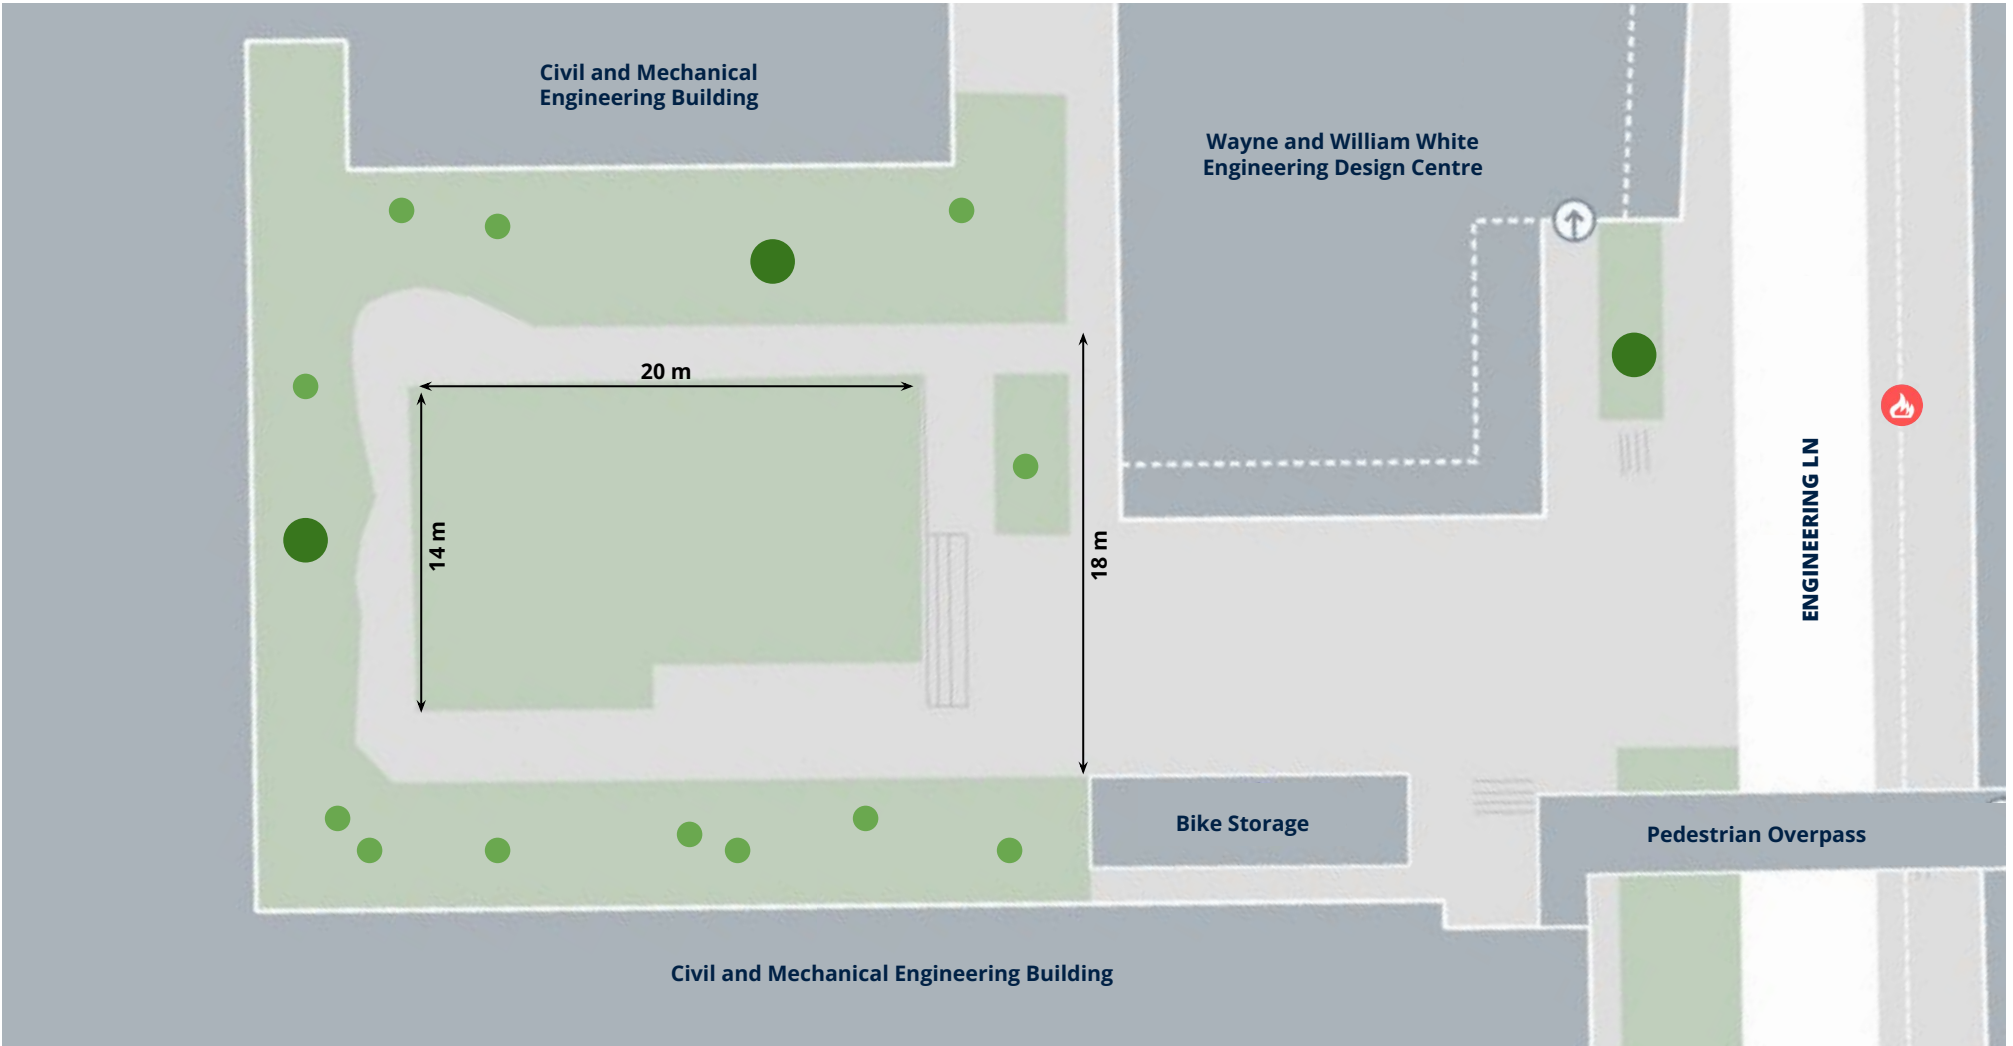

# EDC Courtyard

Blank Site Map

## LEGEND

-  Large Tree
-  Small Tree
-  Fire Hydrant

**ADD YOUR OWN ICONS IN THE BLANK SPACE BELOW**