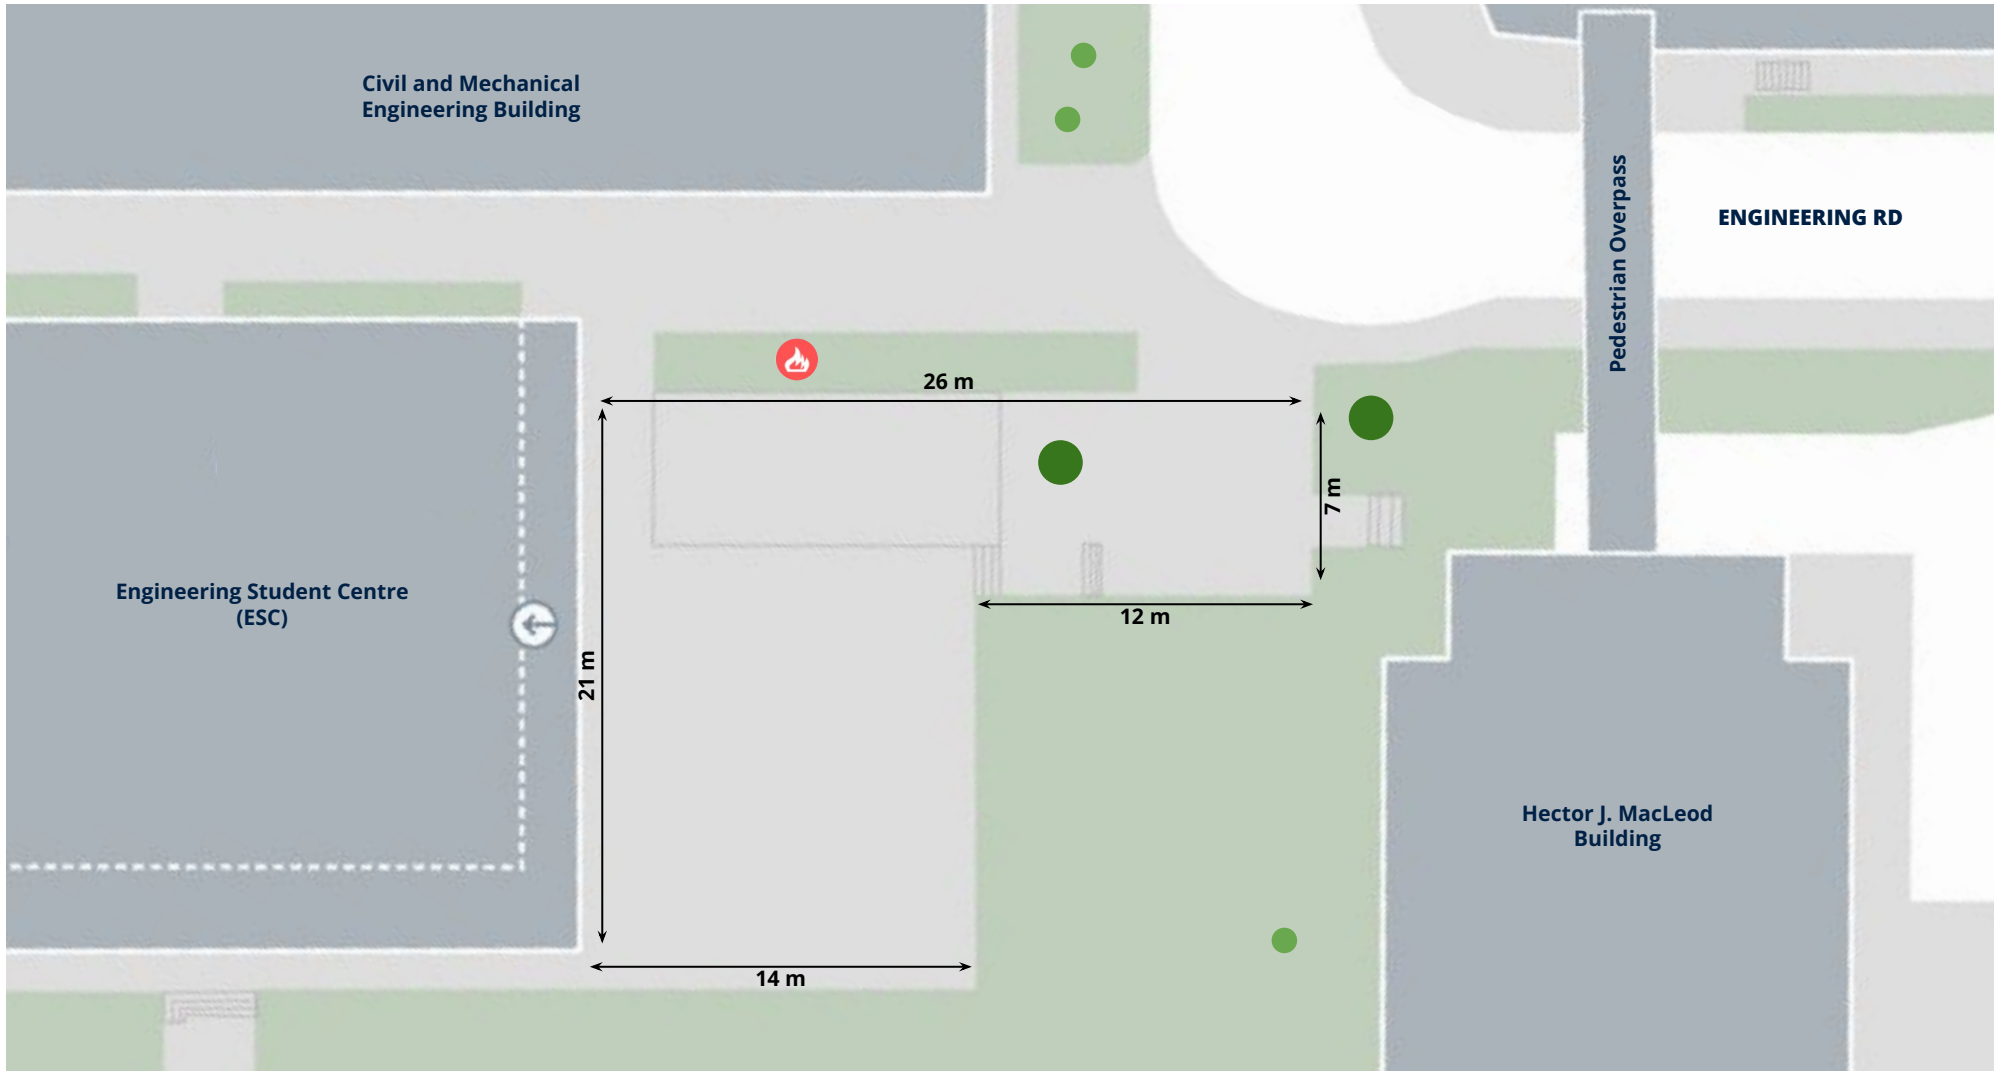

EVENT NAME:

EVENT DATE:

ESC Courtyard

Blank Site Map

LEGEND

-  Large Tree
-  Small Tree
-  Fire Hydrant

ADD YOUR OWN ICONS IN THE BLANK SPACE BELOW