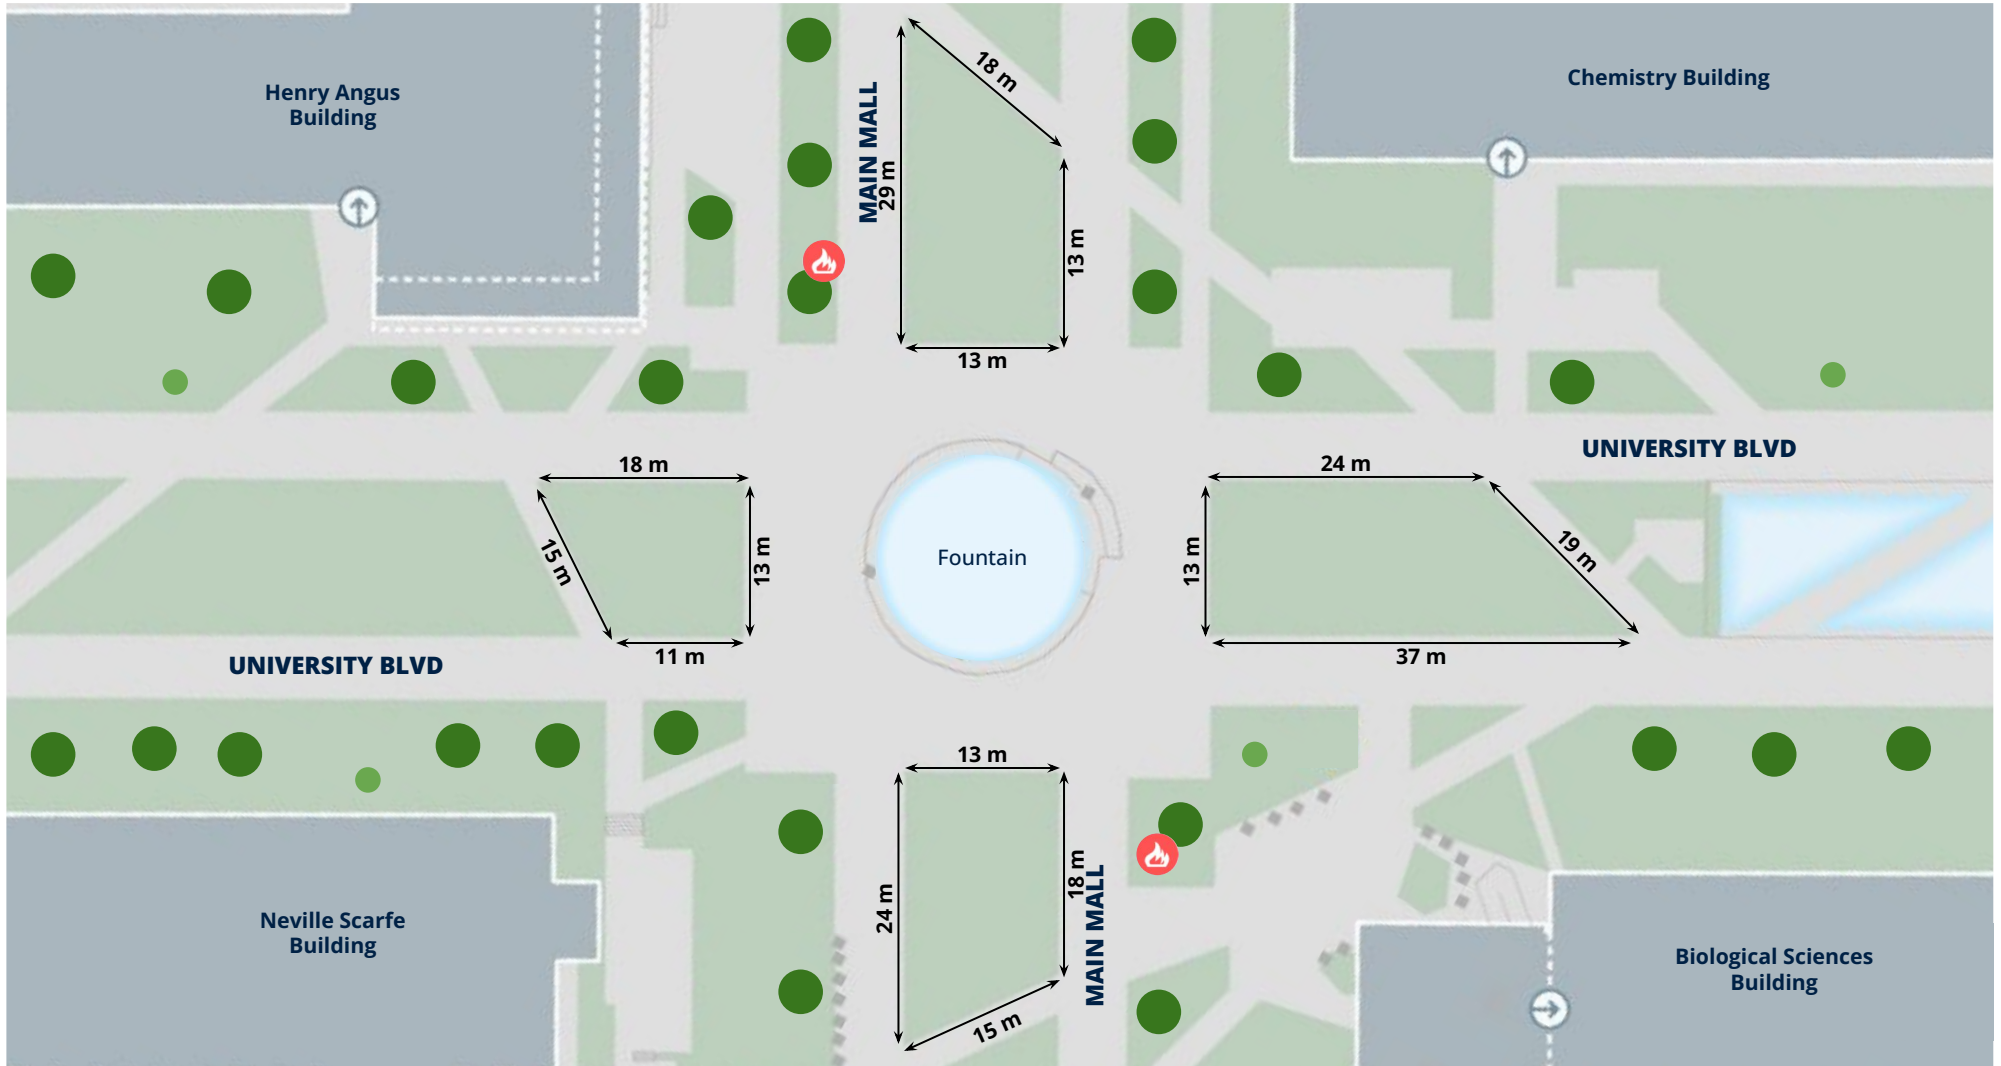

EVENT NAME:

EVENT DATE:

Martha Piper Plaza

Blank Site Map - All Sections

LEGEND

-  Large Tree
-  Small Tree
-  Fire Hydrant

ADD YOUR OWN ICONS IN THE BLANK SPACE BELOW

EVENT NAME:

EVENT DATE:

Martha Piper Plaza

Blank Site Map - North Section

LEGEND

 Fire Hydrant

ADD YOUR OWN ICONS IN THE BLANK SPACE BELOW

EVENT NAME:

EVENT DATE:

Martha Piper Plaza

Blank Site Map - East Section

LEGEND

 Fire Hydrant

ADD YOUR OWN ICONS IN THE BLANK SPACE BELOW

EVENT NAME:

EVENT DATE:

Martha Piper Plaza

Blank Site Map - **South Section**

LEGEND

 Fire Hydrant

ADD YOUR OWN ICONS IN THE BLANK SPACE BELOW

EVENT NAME:

EVENT DATE:

Martha Piper Plaza

Blank Site Map - West Section