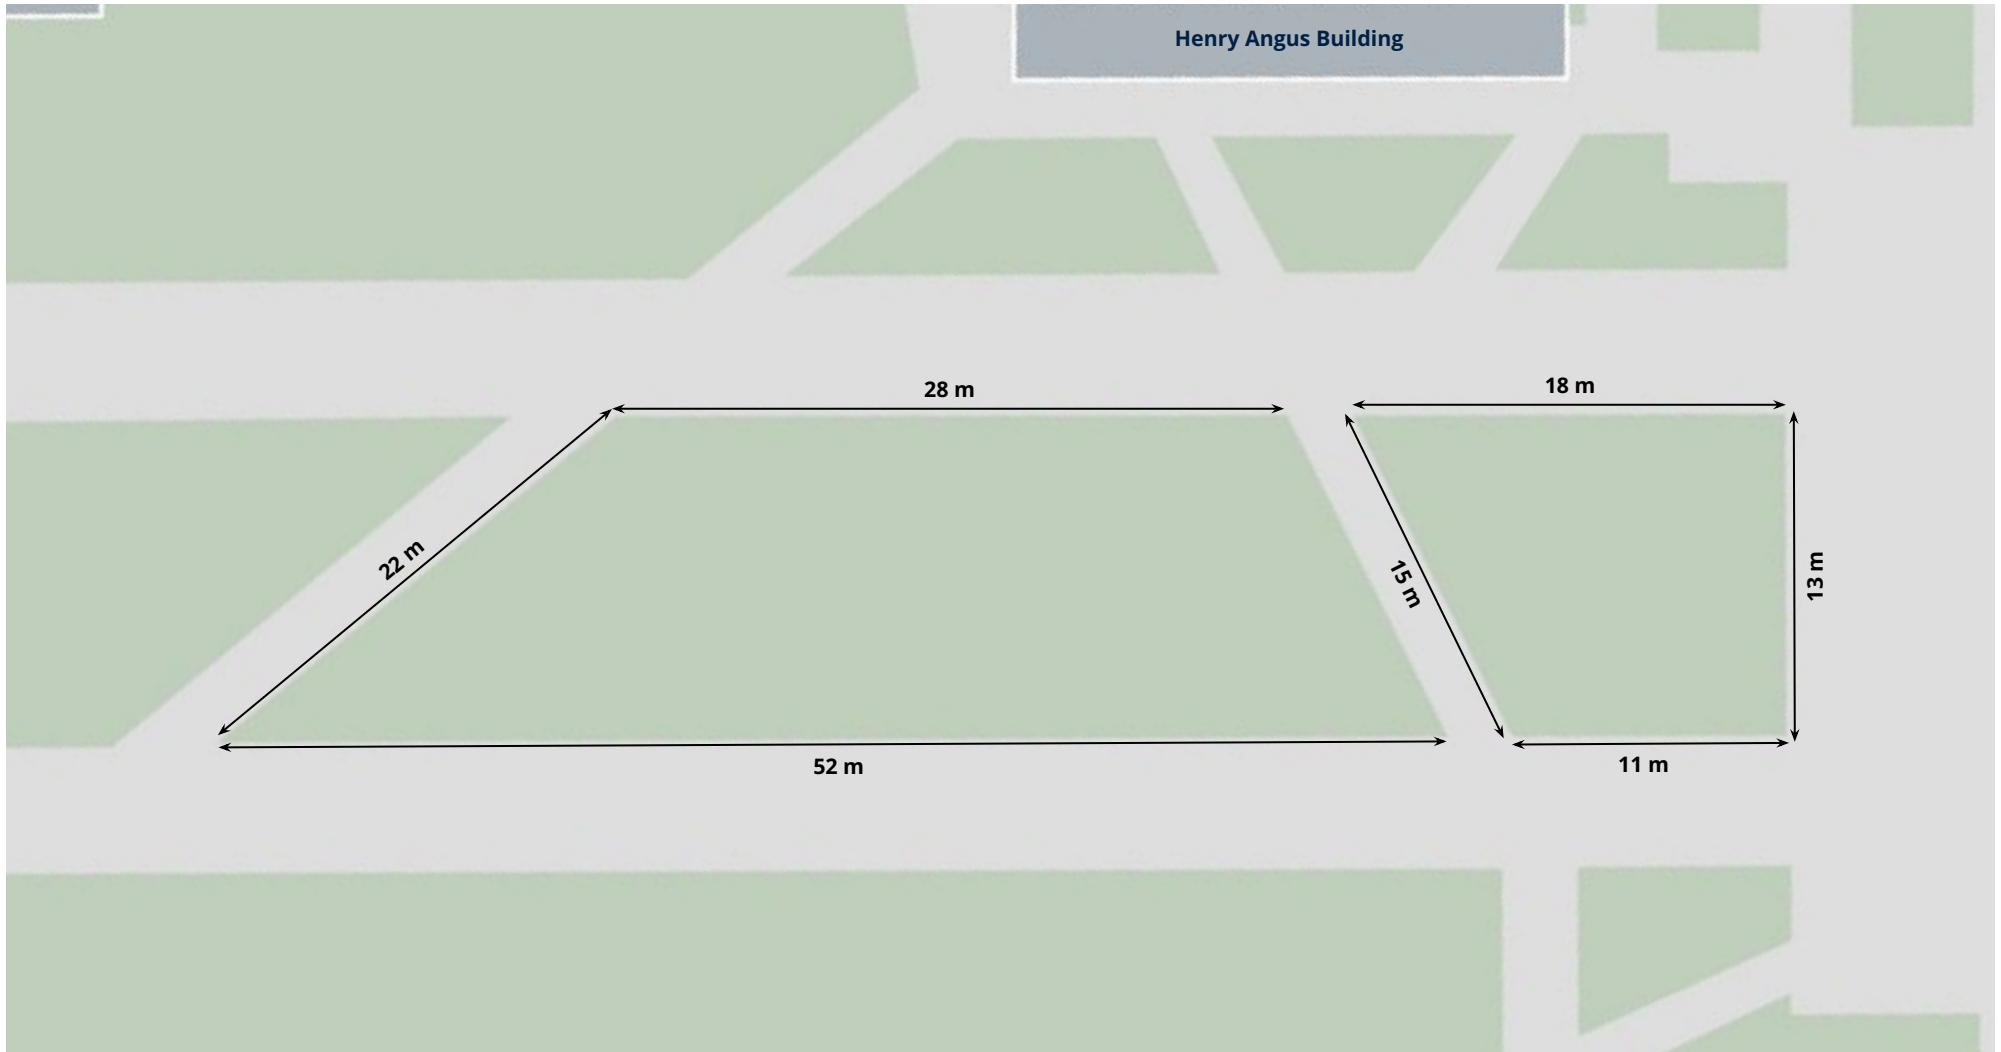

Blank Site Map - **South Section**

LEGEND

 Fire Hydrant

ADD YOUR OWN ICONS IN THE BLANK SPACE BELOW

EVENT NAME:

EVENT DATE:

Martha Piper Plaza

Blank Site Map - West Section