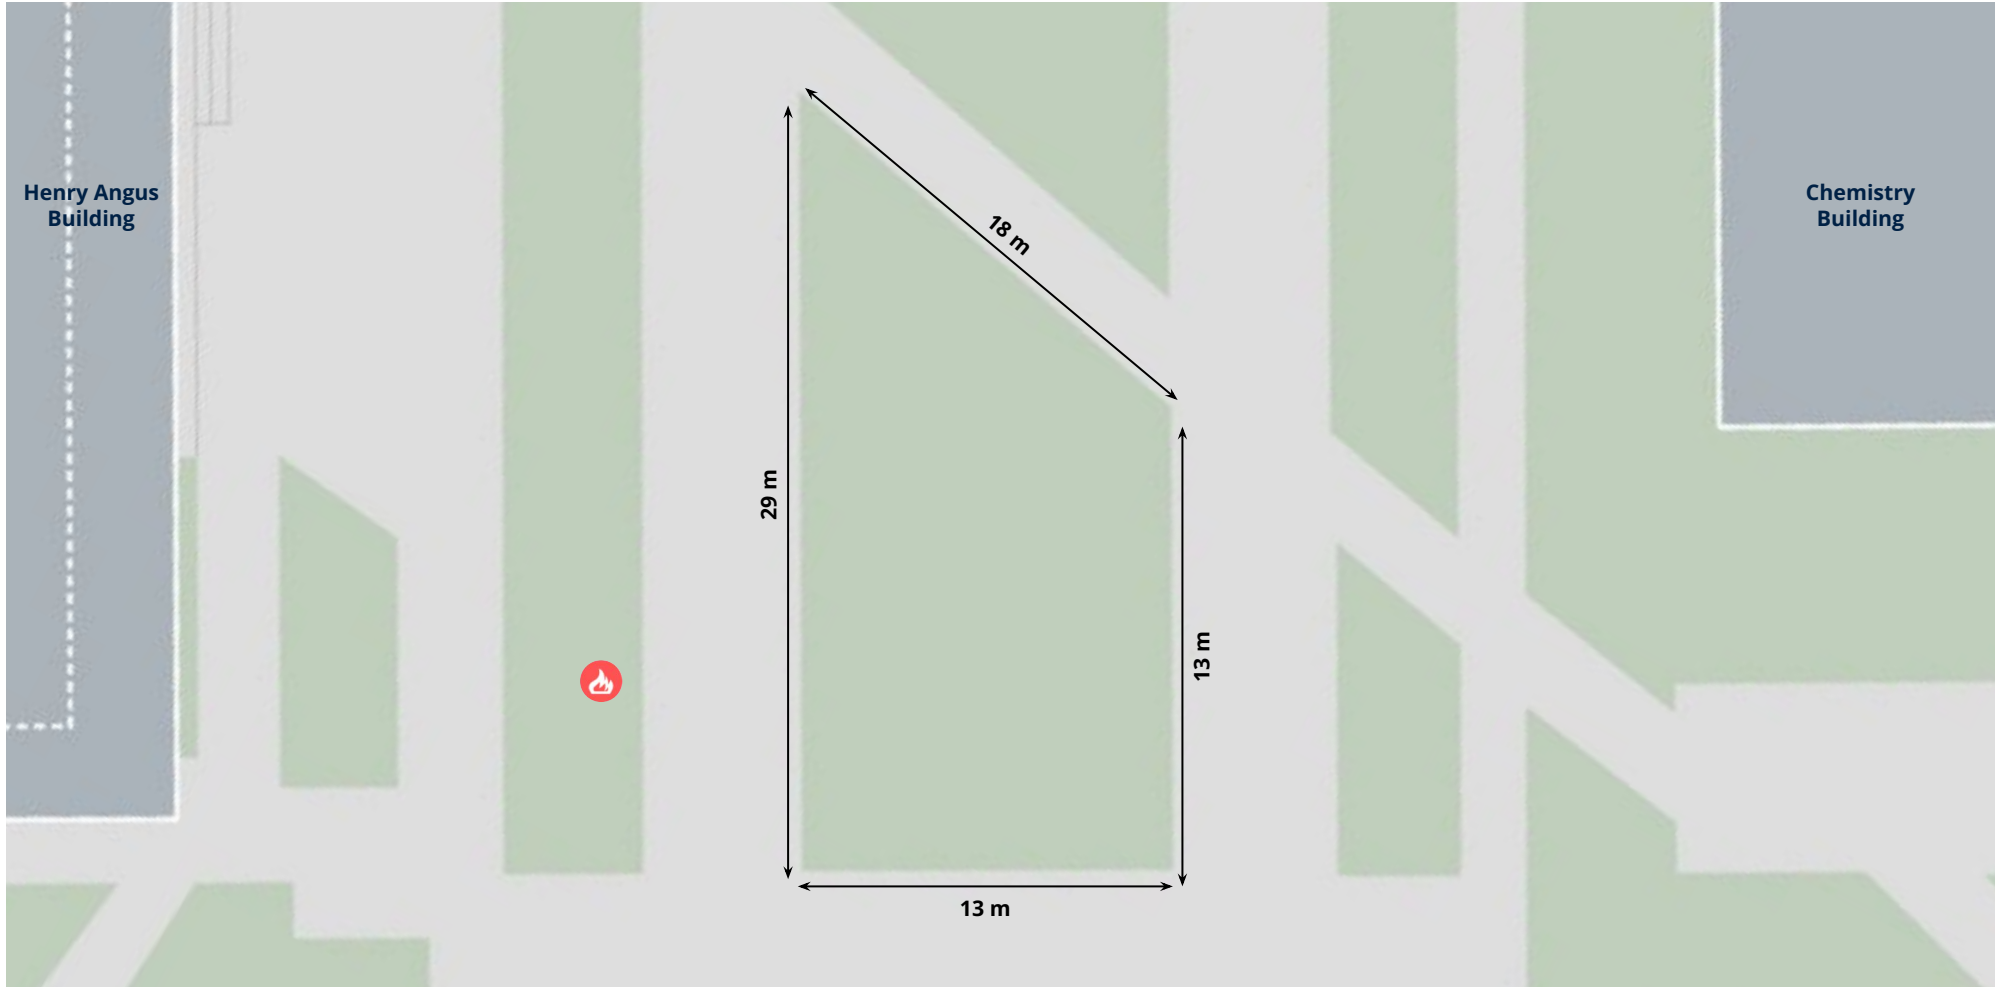

EVENT NAME:

EVENT DATE:

Martha Piper Plaza

Blank Site Map - All Sections

LEGEND

-  Large Tree
-  Small Tree
-  Fire Hydrant

ADD YOUR OWN ICONS IN THE BLANK SPACE BELOW

EVENT NAME:

EVENT DATE:

Martha Piper Plaza

Blank Site Map - North Section

LEGEND

 Fire Hydrant

ADD YOUR OWN ICONS IN THE BLANK SPACE BELOW

EVENT NAME:

EVENT DATE:

Martha Piper Plaza

Blank Site Map - East Section

LEGEND

 Fire Hydrant

ADD YOUR OWN ICONS IN THE BLANK SPACE BELOW

EVENT NAME:

EVENT DATE:

Martha Piper Plaza

Blank Site Map - **South Section**

LEGEND

 Fire Hydrant

ADD YOUR OWN ICONS IN THE BLANK SPACE BELOW

EVENT NAME:

EVENT DATE:

Martha Piper Plaza

Blank Site Map - West Section