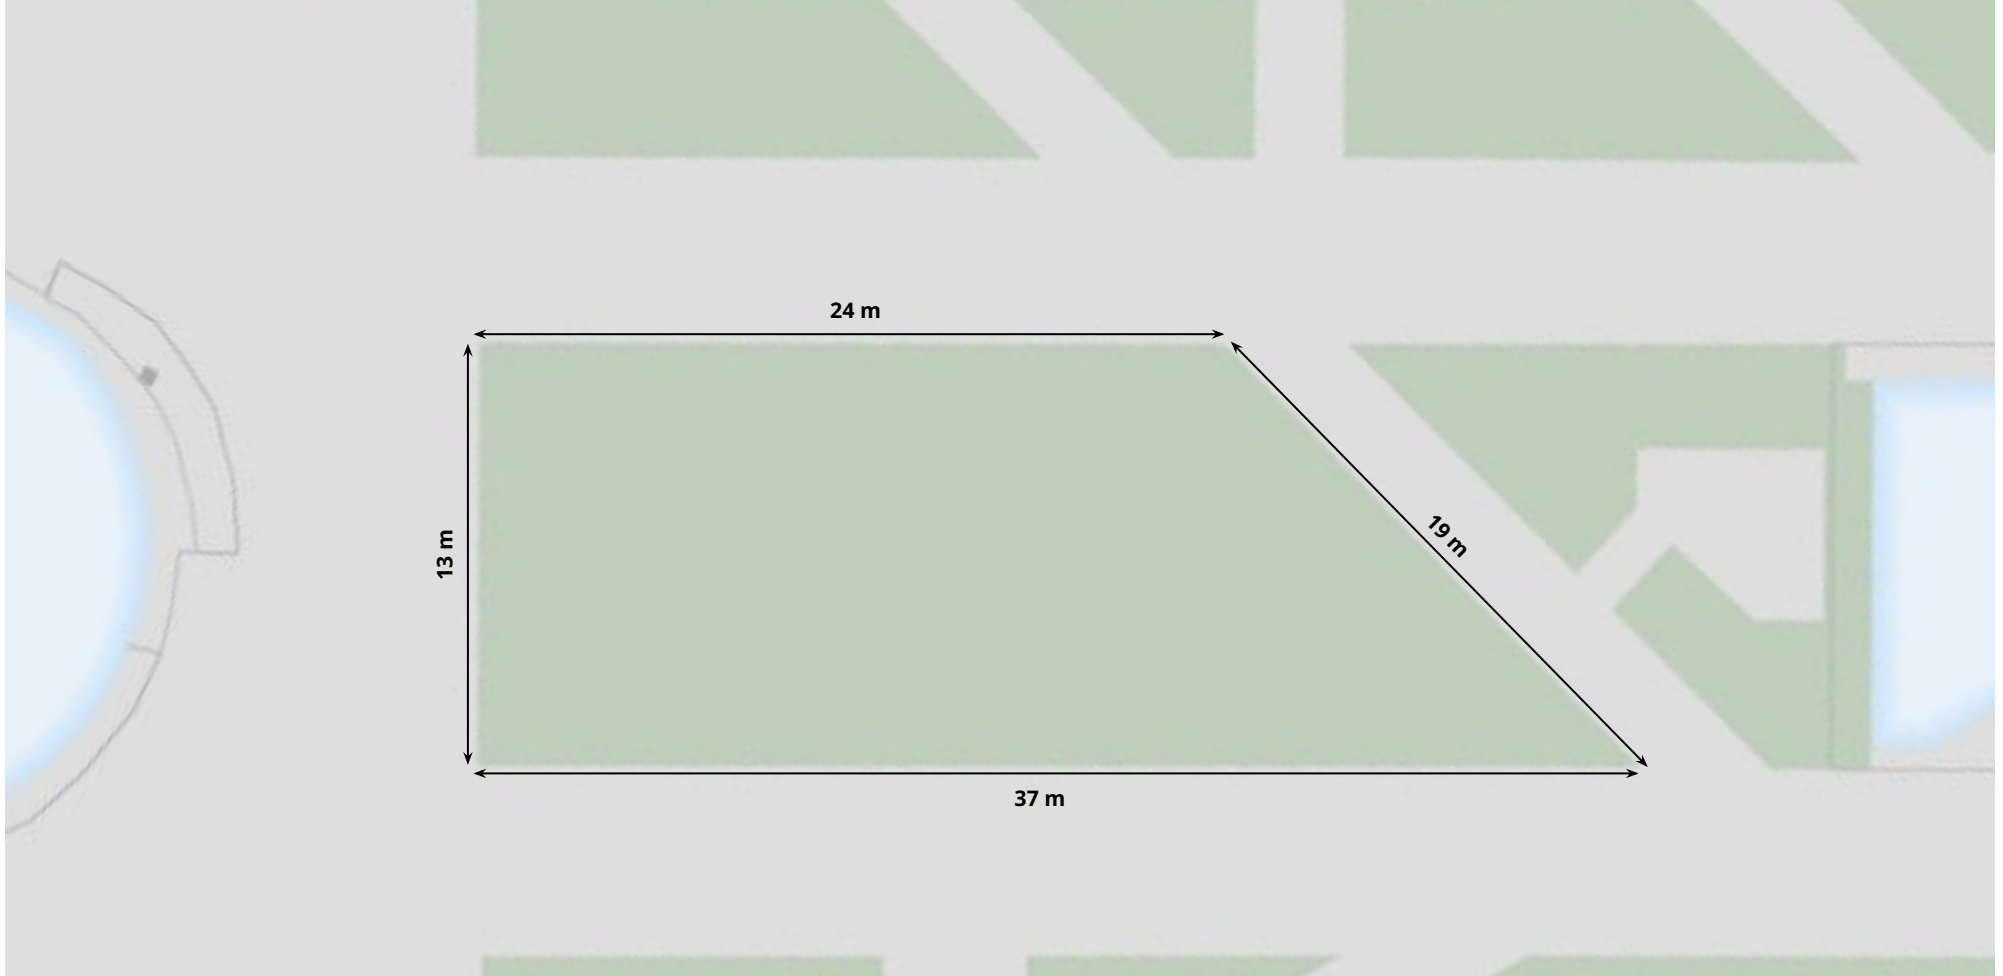

EVENT NAME:

EVENT DATE:

Martha Piper Plaza

Blank Site Map - East Section

LEGEND

Fire Hydrant

ADD YOUR OWN ICONS IN THE BLANK SPACE BELOW